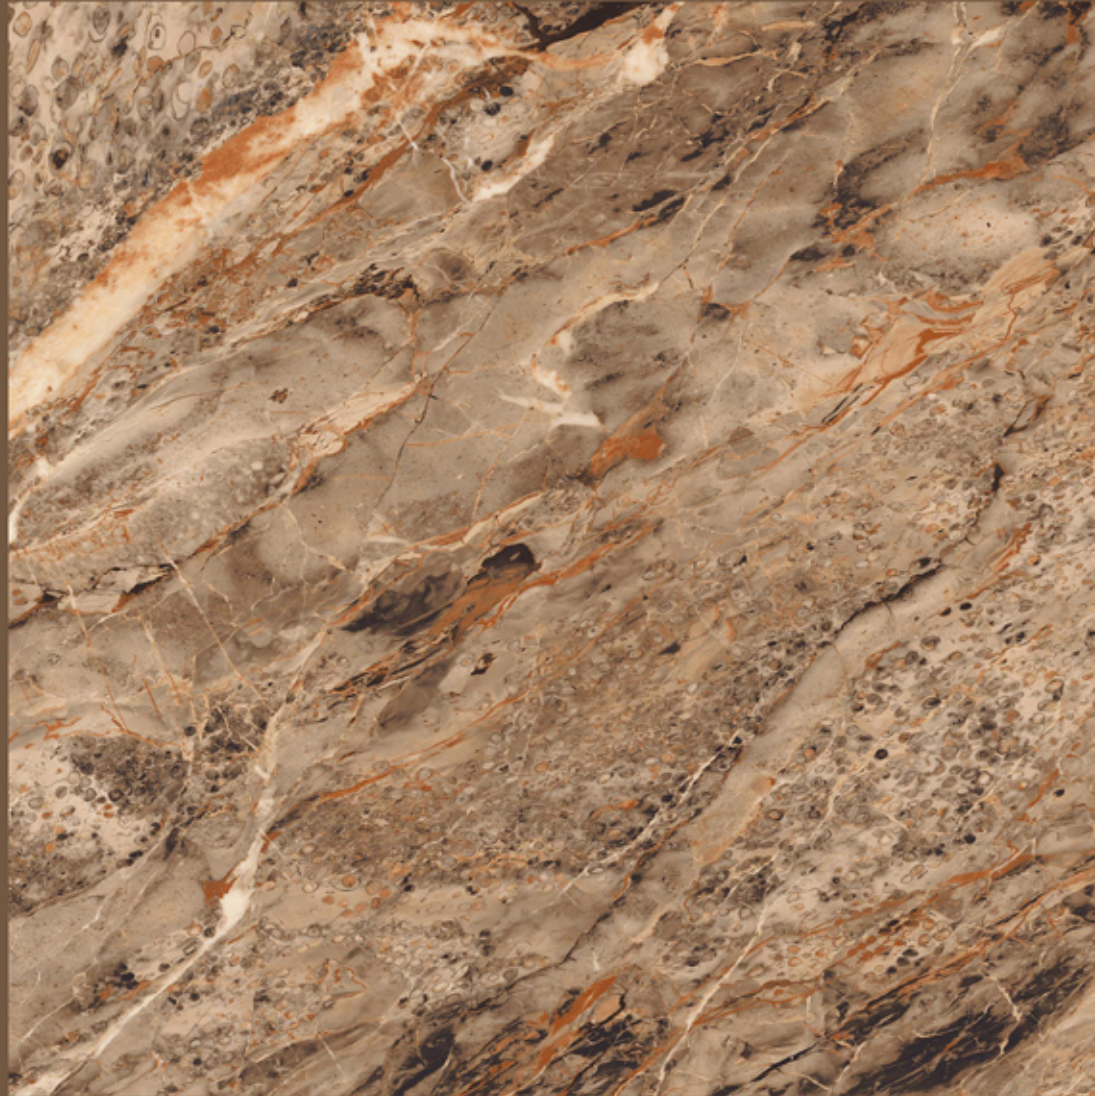

OPERA BROWN