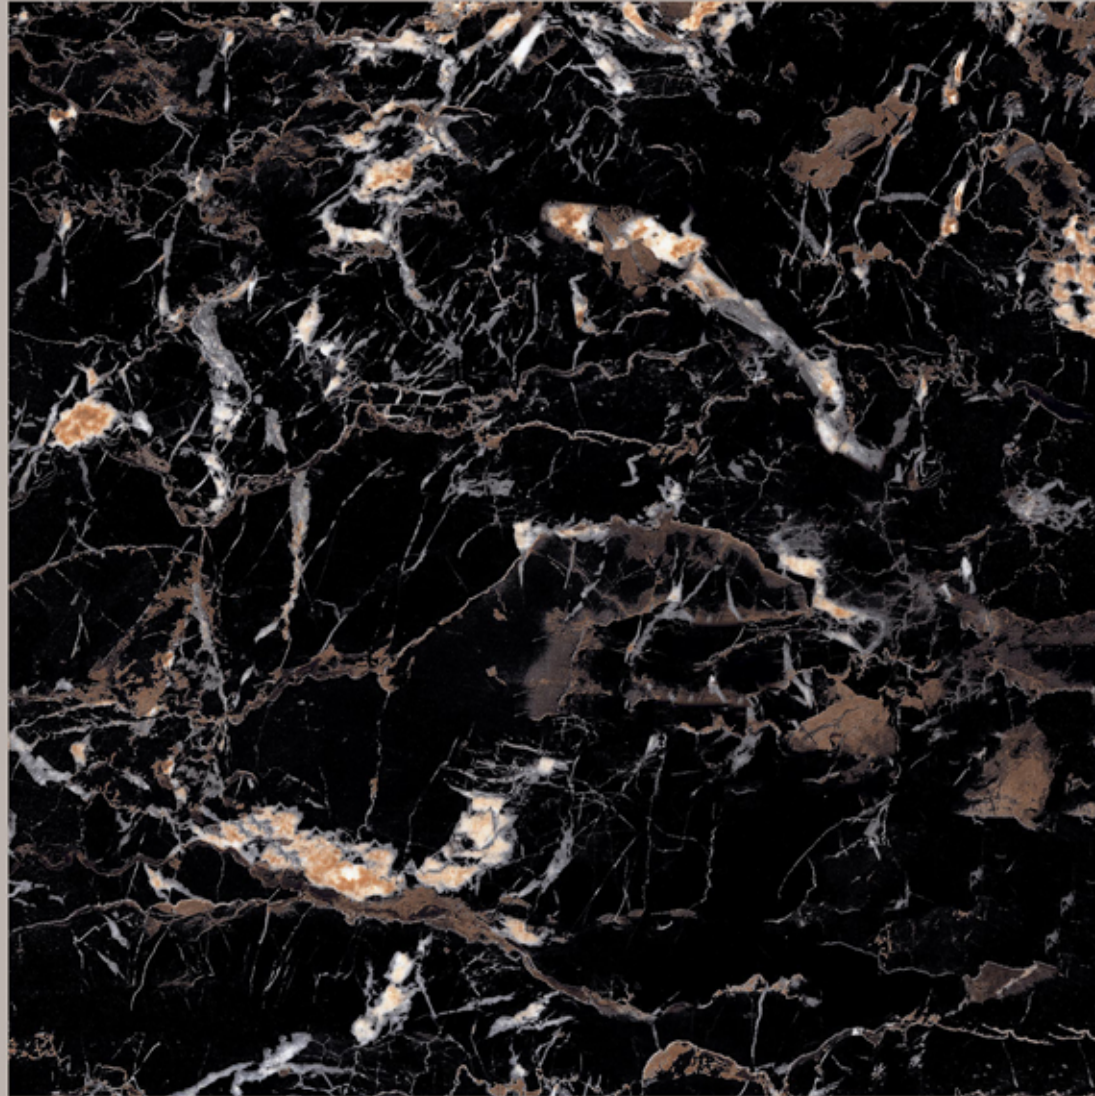

BLACK PORTARO