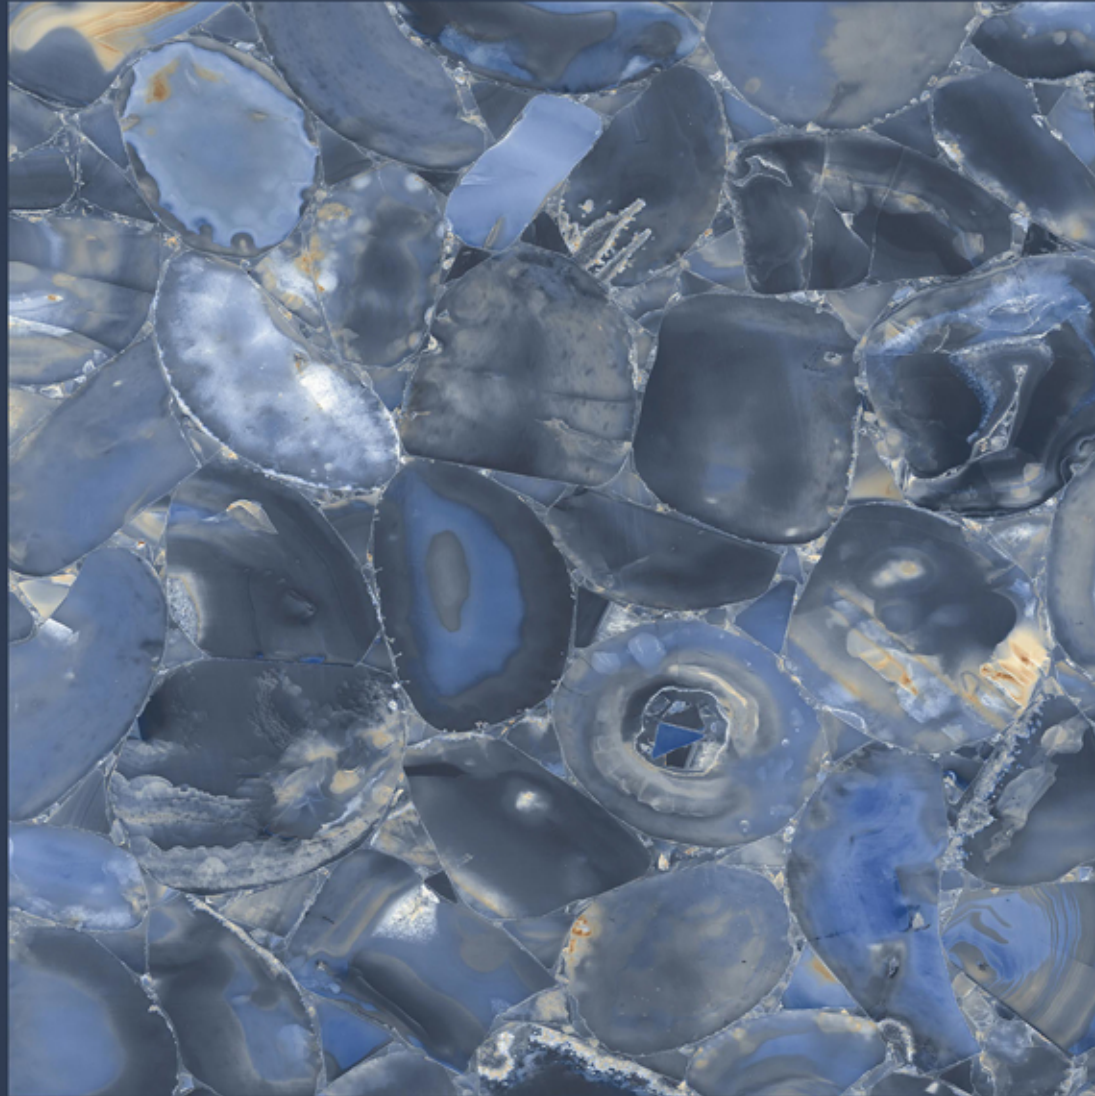

AGATE VIOLET