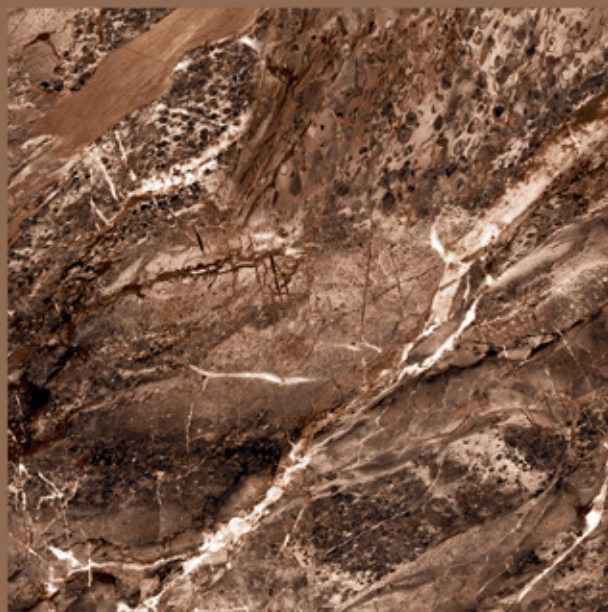

size
800X
800MM

FINISH
HIGH GLOSS

RANDOMS
3

OPERA COFFEE

OPERA COFFEE

size
800X
800MM

FINISH
HIGH GLOSS

RANDOMS
3