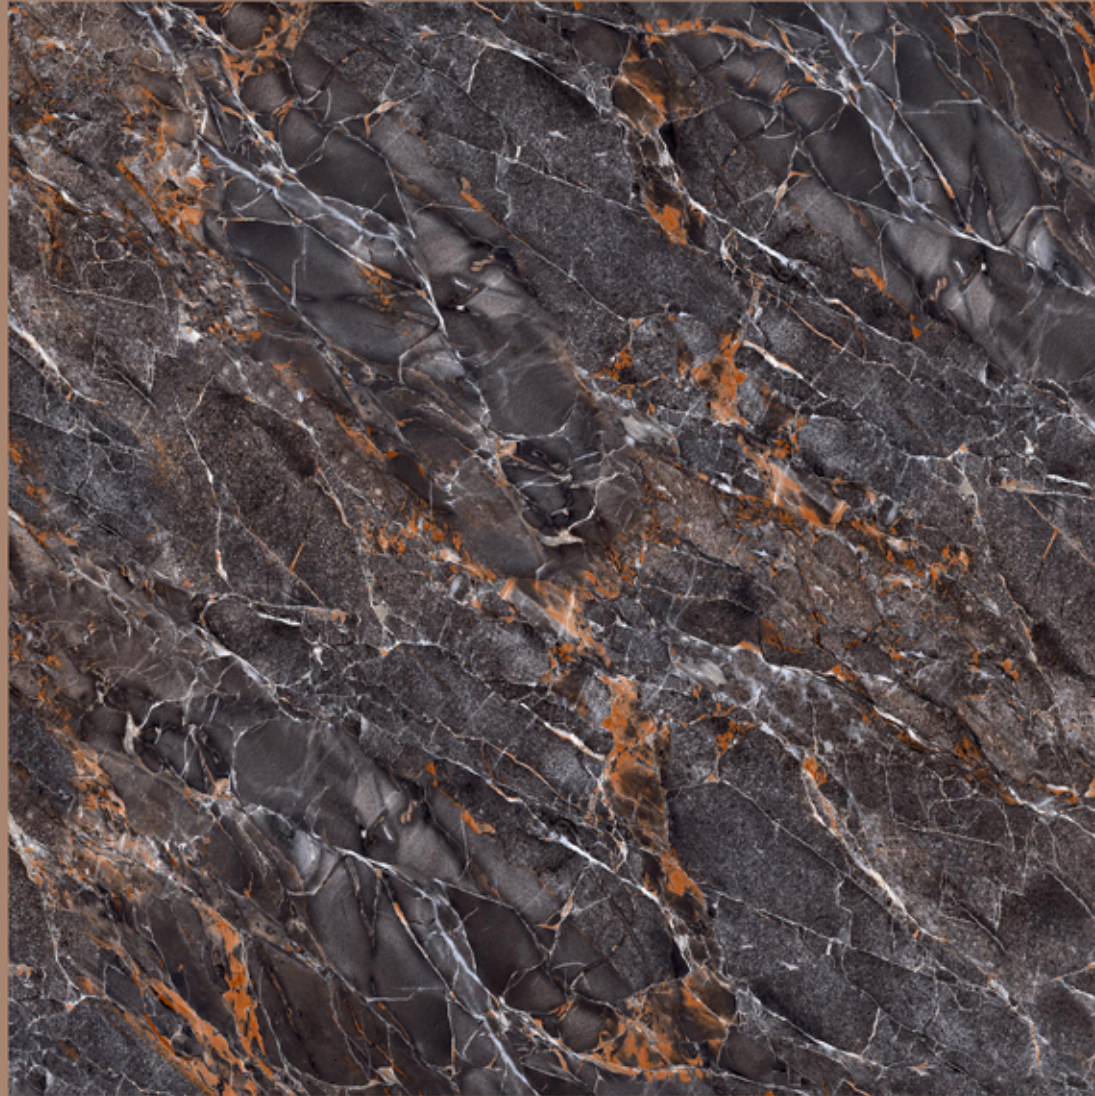

COSMIC GRISS