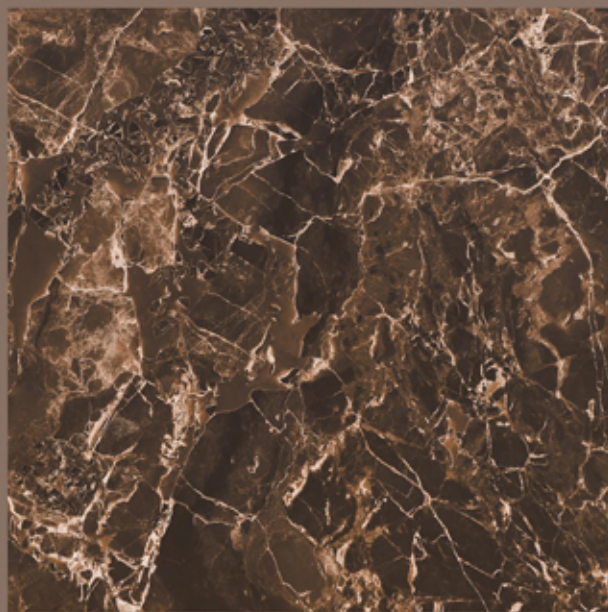

DARK EMPRADOR

size
800X
800MM

FINISH
HIGH GLOSS

RANDOMS
1