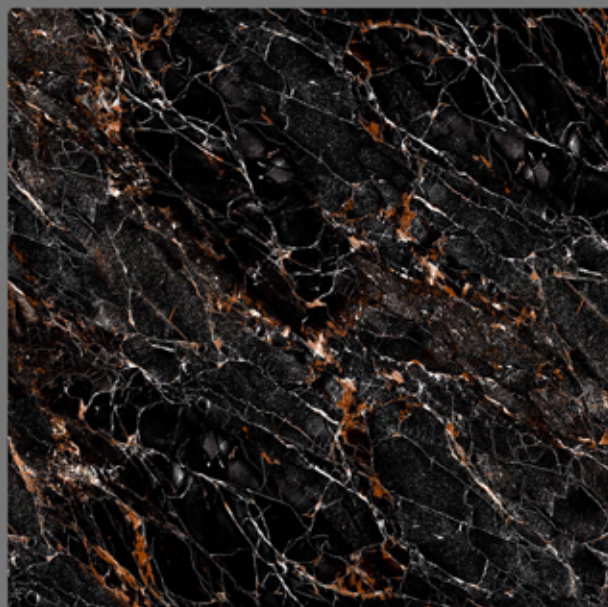

RANDOMS
6

BLACK PORTARO

BLACK PORTARO

size
800X
800MM

FINISH
HIGH GLOSS

RANDOMS
3

COSMIC BLACK

COSMIC BLACK