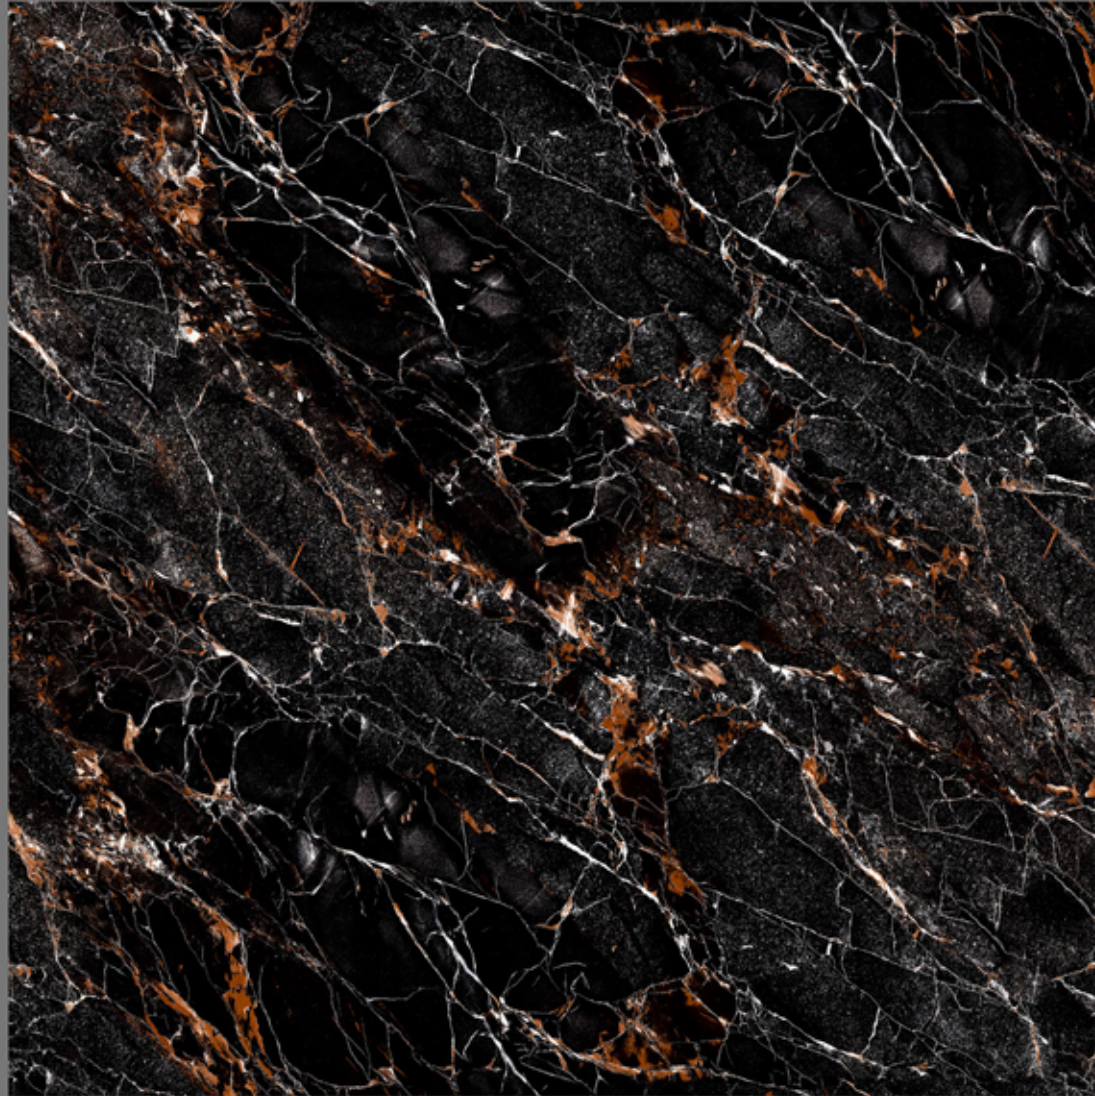

RANDOMS
6

BLACK PORTARO

BLACK PORTARO

size
800X
800MM

FINISH
HIGH GLOSS

RANDOMS
3

COSMIC BLACK

COSMIC BLACK