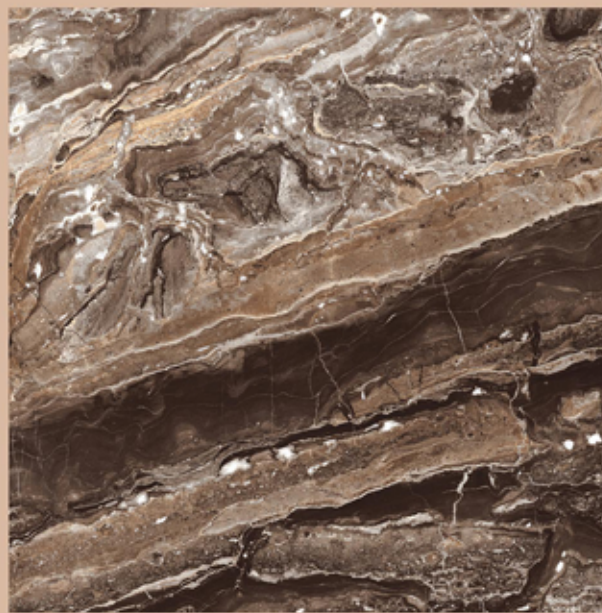

RANDOMS
1

OPERA BROWN

OPERA BROWN

size
800X
800MM

FINISH
HIGH GLOSS

RANDOMS
4

OPERA CHOCO

OPERA CHOCO