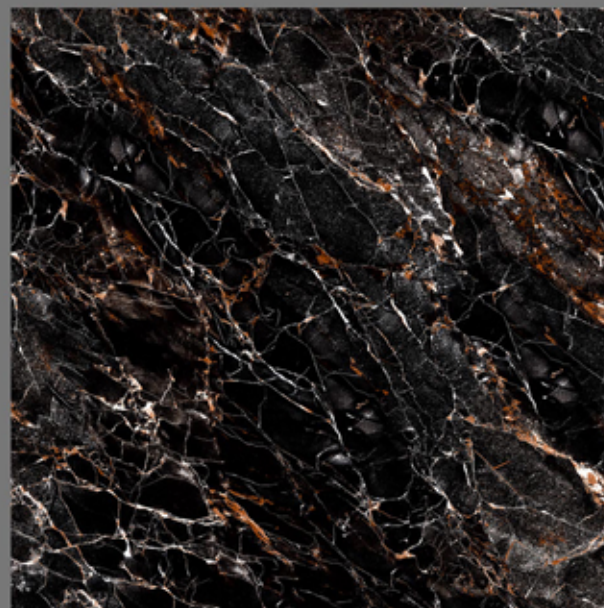

RANDOMS
6

BLACK PORTARO

BLACK PORTARO

size
800X
800MM

FINISH
HIGH GLOSS

RANDOMS
3

COSMIC BLACK

COSMIC BLACK