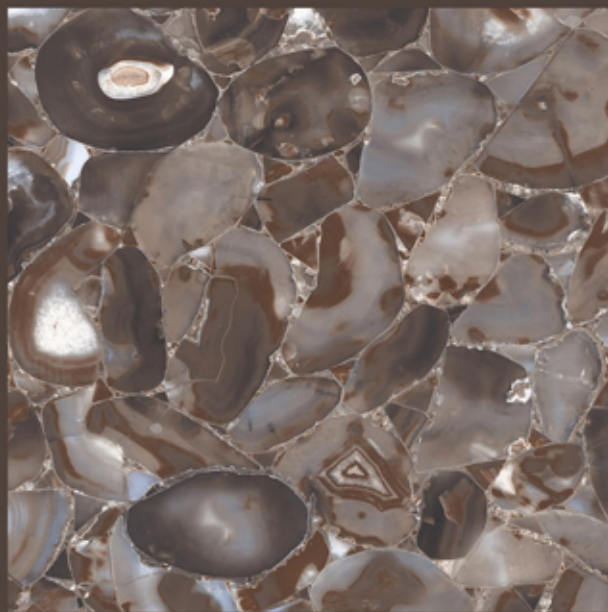

AGATE AQUA

AGATE AQUA

size
800X
800MM

FINISH
HIGH GLOSS

RANDOMS
5

AGATE CHOCO

AGATE CHOCO

size
800X
800MM