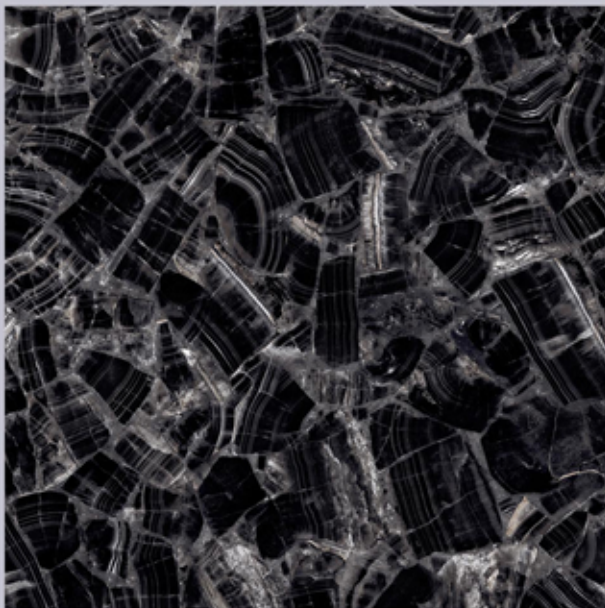

ICE CUBE BLACK

ICE CUBE BLACK

size
800X
800MM

FINISH
HIGH GLOSS

RANDOMS
4

IMOLA CHARCOLE

IMOLA CHARCOLE

size
800X
800MM