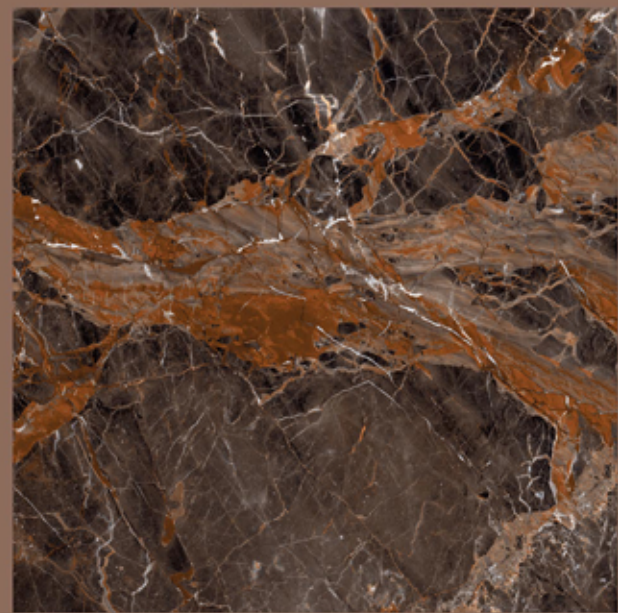

ICE CUBE BLACK

ICE CUBE BLACK

size
800X
800MM

FINISH
HIGH GLOSS

RANDOMS
4

IMOLA CHARCOLE

IMOLA CHARCOLE

size
800X
800MM