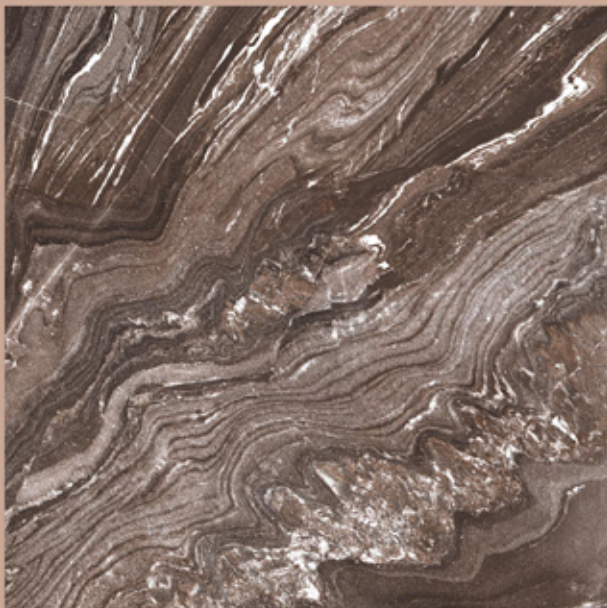

RANDOMS
3

EMPRESS BRUNO

EMPRESS BRUNO

size
800X
800MM

FINISH
HIGH GLOSS

RANDOMS
3

ESCORIAL CEMENTO

ESCORIAL CEMENTO