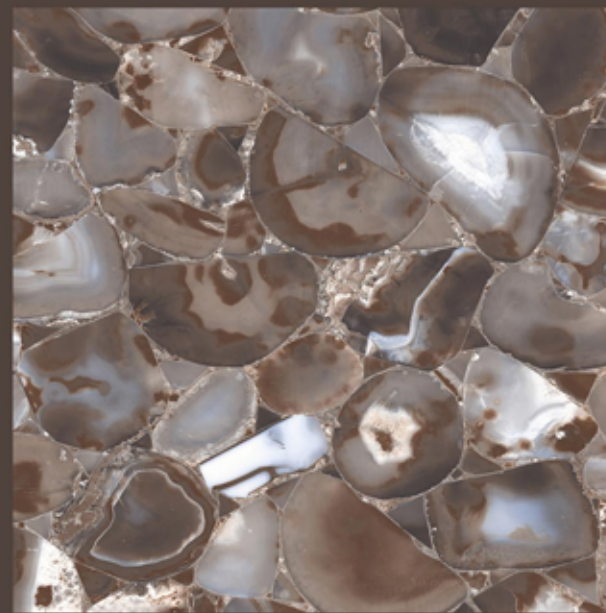

AGATE AQUA

AGATE AQUA

size
800X
800MM

FINISH
HIGH GLOSS

RANDOMS
5

AGATE CHOCO

AGATE CHOCO

size
800X
800MM