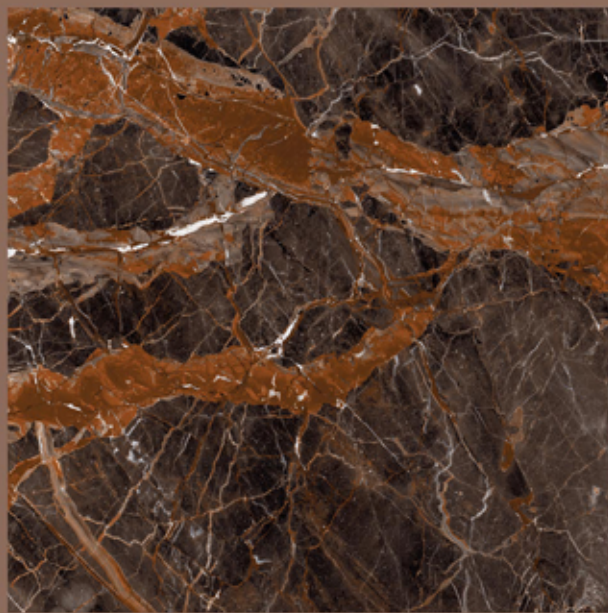

ICE CUBE BLACK

ICE CUBE BLACK

size
800X
800MM

FINISH
HIGH GLOSS

RANDOMS
4

IMOLA CHARCOLE

IMOLA CHARCOLE

size
800X
800MM