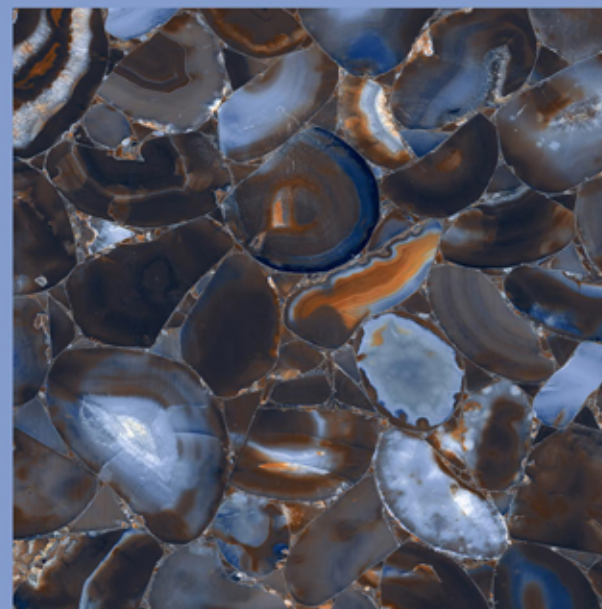

“Cutting edge technology allowed tiles to truly maintain a look of authenticity, while remaining sustainable in nature.”

The natural tone of varied shades creates variation which adds style and intrigue to space. These shades of tiles will give your space a distinctive touch of elegance and evokes the beauty of the surface.

AGATE AQUA

AGATE AQUA

size
800X
800MM

FINISH
HIGH GLOSS

RANDOMS
5

AGATE CHOCO

AGATE CHOCO

size
800X
800MM