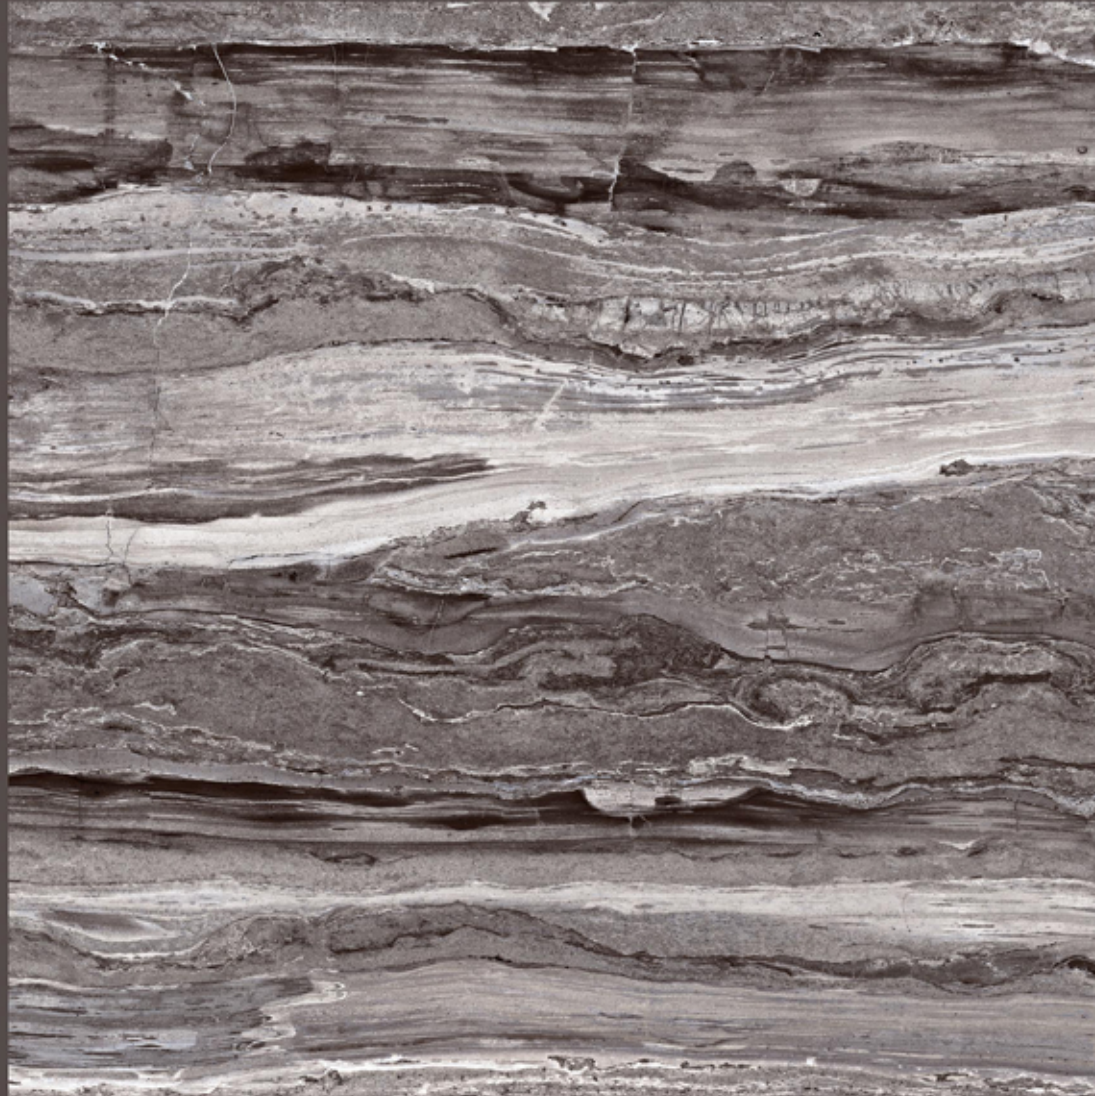

RANDOMS
3

EMPRESS BRUNO

EMPRESS BRUNO

size
800X
800MM

FINISH
HIGH GLOSS

RANDOMS
3

ESCORIAL CEMENTO

ESCORIAL CEMENTO