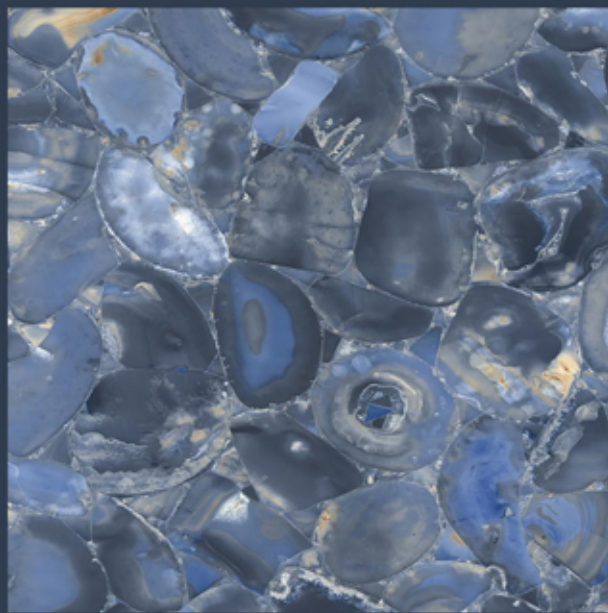

FINISH
HIGH GLOSS

RANDOMS
5

AGATE VIOLET

AGATE VIOLET

size
800X
800MM

FINISH
HIGH GLOSS

RANDOMS
5

AZZARO