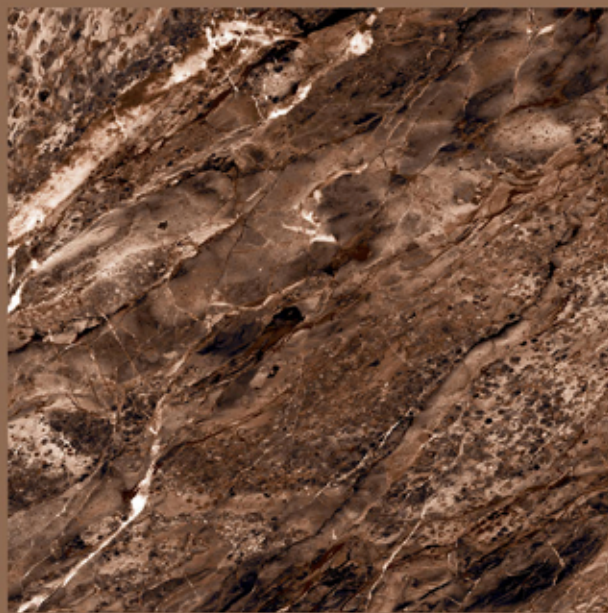

size
800X
800MM

FINISH
HIGH GLOSS

RANDOMS
3

OPERA COFFEE

OPERA COFFEE

size
800X
800MM

FINISH
HIGH GLOSS

RANDOMS
3