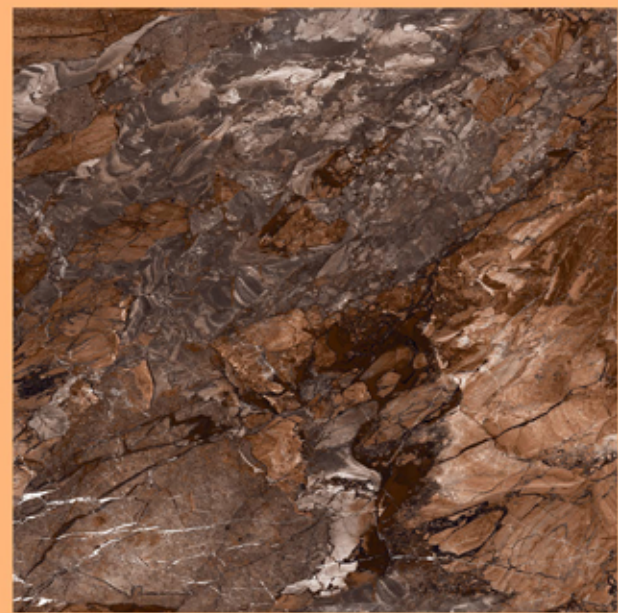

ROSS OPERA

size
800X
800MM

FINISH
HIGH GLOSS

RANDOMS
2