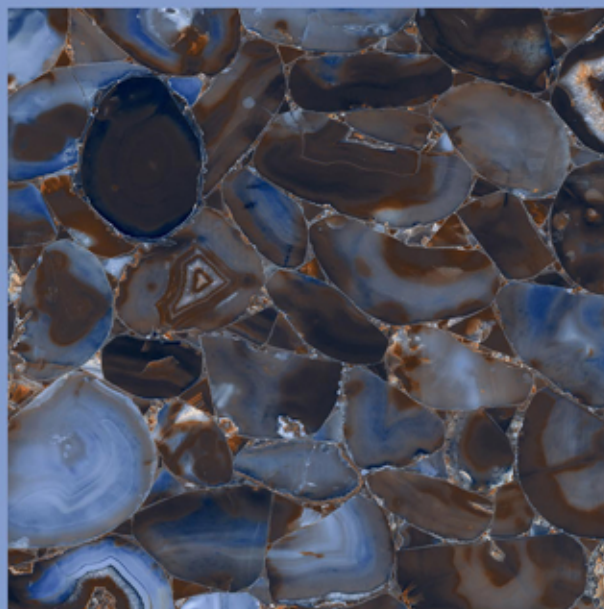

“Cutting edge technology allowed tiles to truly maintain a look of authenticity, while remaining sustainable in nature.”

The natural tone of varied shades creates variation which adds style and intrigue to space. These shades of tiles will give your space a distinctive touch of elegance and evokes the beauty of the surface.

AGATE AQUA

AGATE AQUA

size
800X
800MM

FINISH
HIGH GLOSS

RANDOMS
5

AGATE CHOCO

AGATE CHOCO

size
800X
800MM