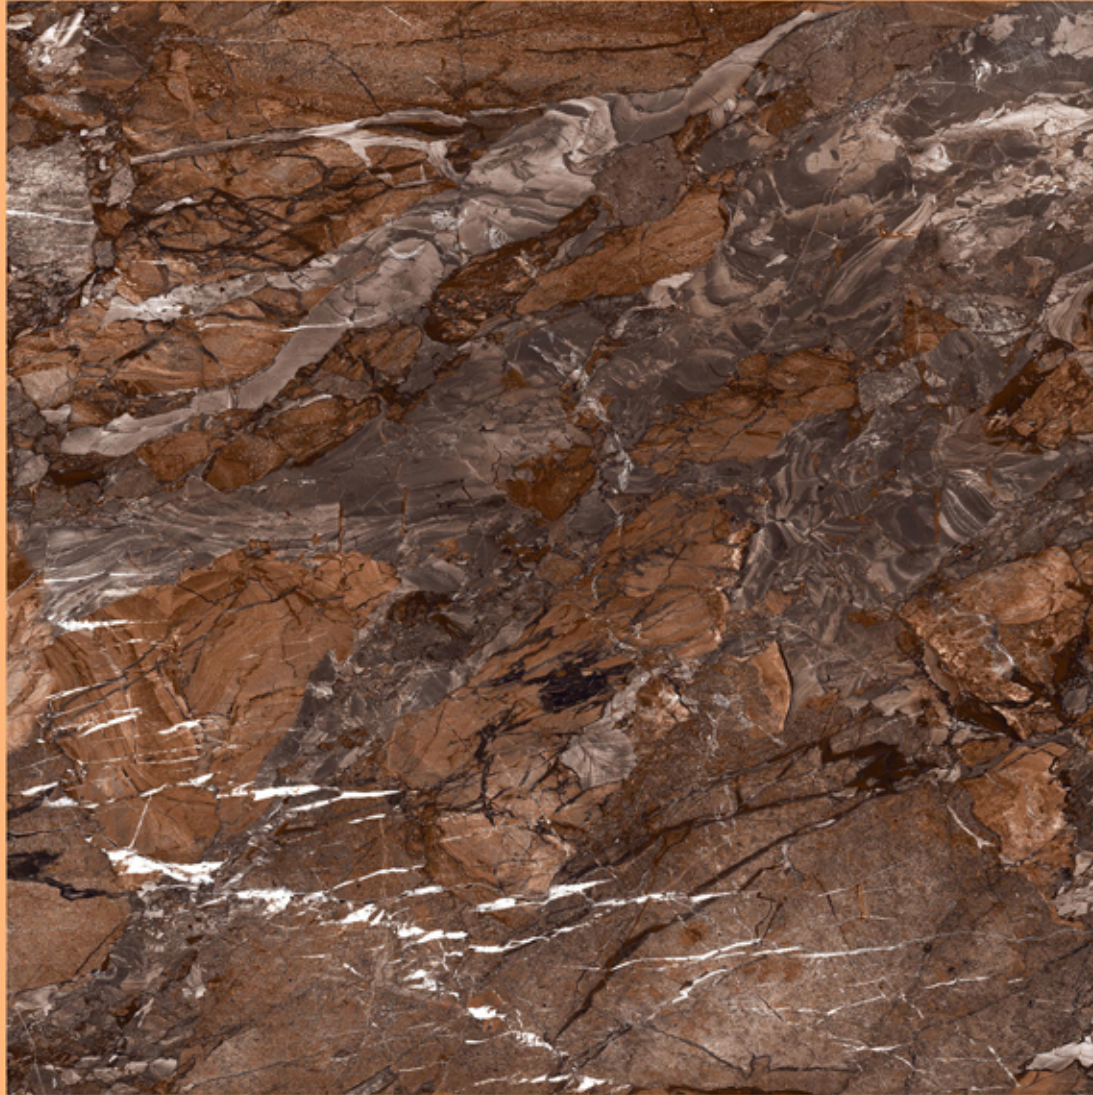

FINISH
HIGH GLOSS

RANDOMS
3

PIETRA VIOLET

PIETRA VIOLET

size
800X
800MM

FINISH
HIGH GLOSS

RANDOMS
3

ROSS OPERA