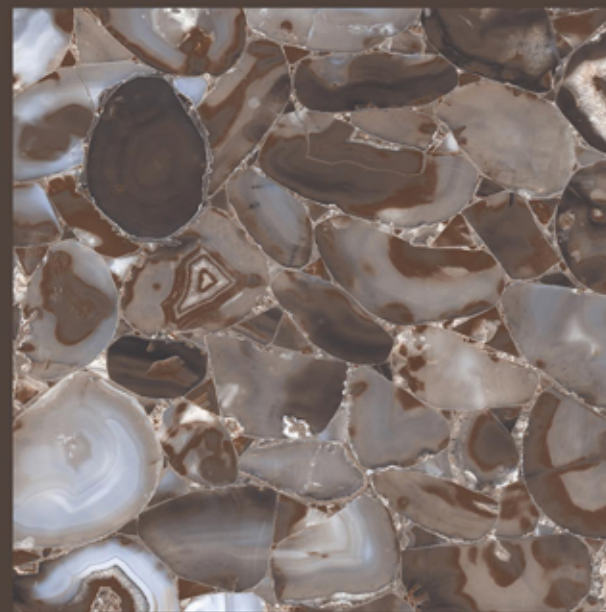

AGATE AQUA

AGATE AQUA

size
800X
800MM

FINISH
HIGH GLOSS

RANDOMS
5

AGATE CHOCO

AGATE CHOCO

size
800X
800MM