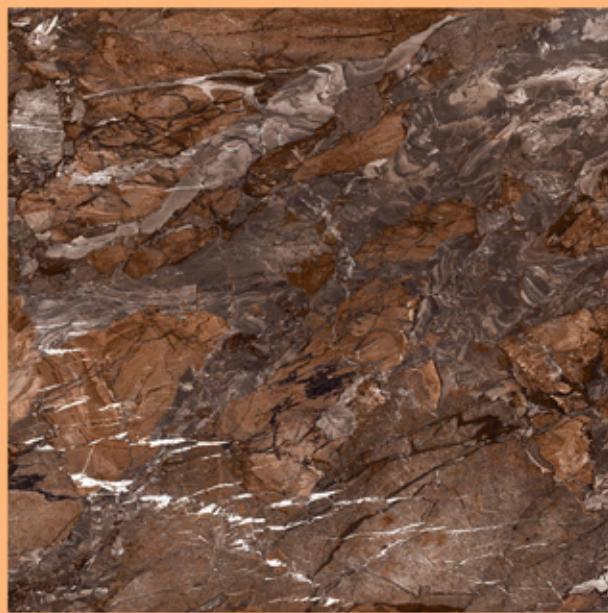

ROSS OPERA

size
800X
800MM

FINISH
HIGH GLOSS

RANDOMS
2