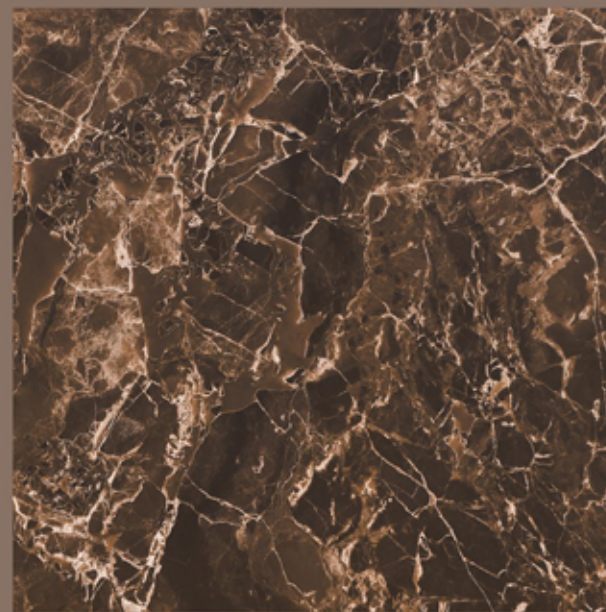

DARK EMPRADOR

size
800X
800MM

FINISH
HIGH GLOSS

RANDOMS
1