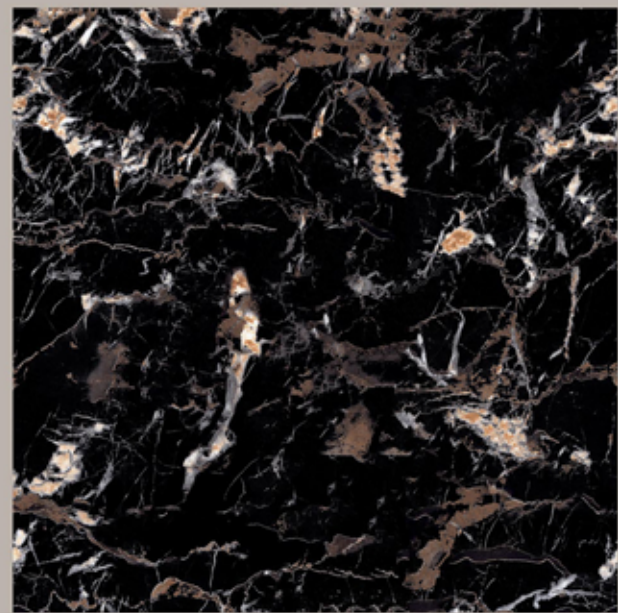

RANDOMS
6

BLACK PORTARO

BLACK PORTARO

size
800X
800MM

FINISH
HIGH GLOSS

RANDOMS
3

COSMIC BLACK

COSMIC BLACK