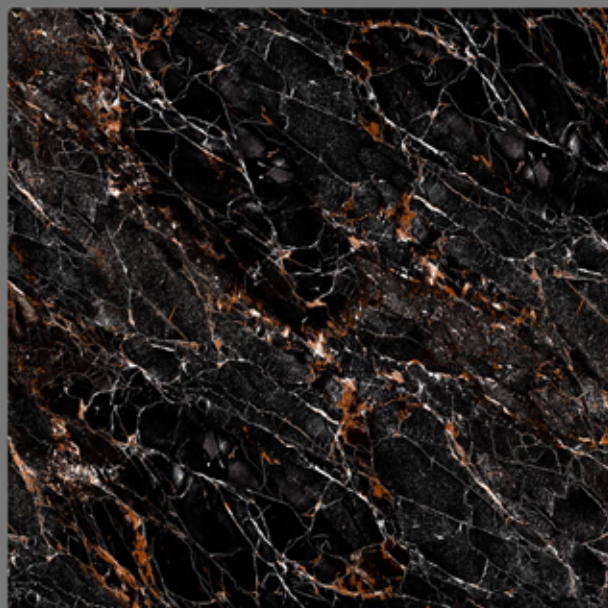

RANDOMS
6

BLACK PORTARO

BLACK PORTARO

size
800X
800MM

FINISH
HIGH GLOSS

RANDOMS
3

COSMIC BLACK

COSMIC BLACK