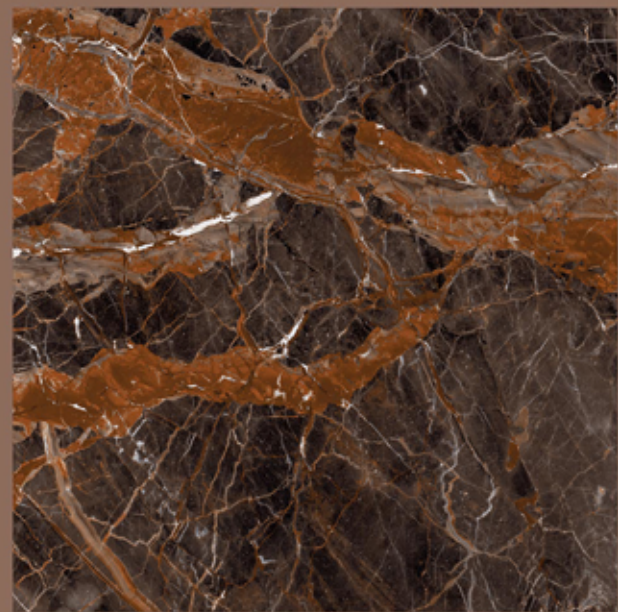

ICE CUBE BLACK

ICE CUBE BLACK

size
800X
800MM

FINISH
HIGH GLOSS

RANDOMS
4

IMOLA CHARCOLE

IMOLA CHARCOLE

size
800X
800MM