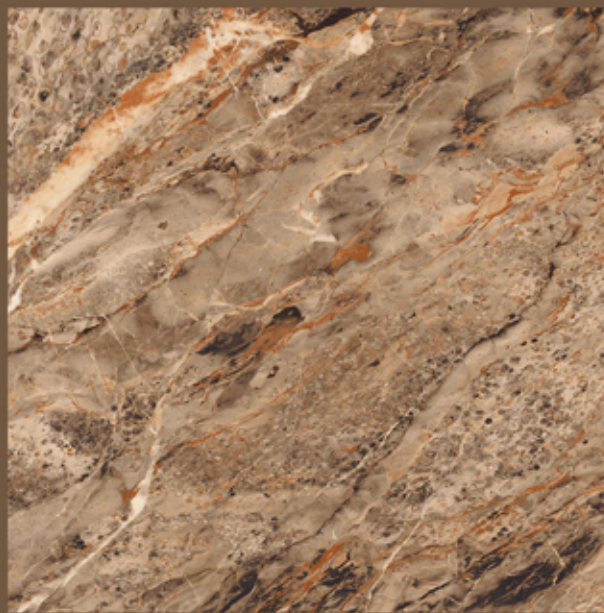

OPERA BROWN

size
800X
800MM

FINISH
HIGH GLOSS

RANDOMS
4