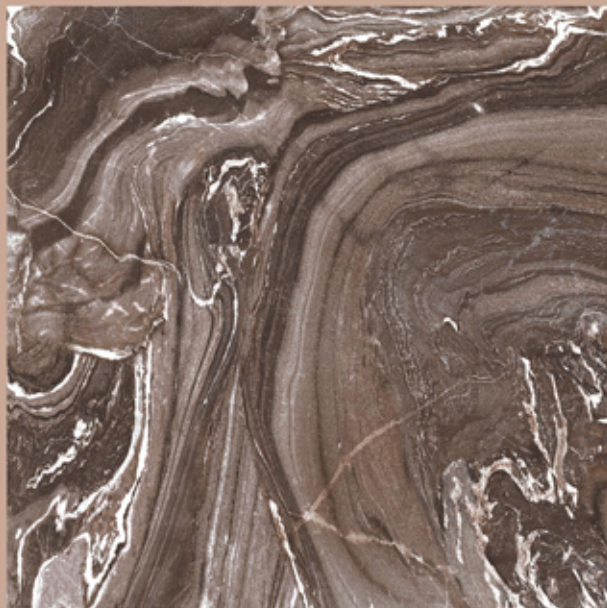

RANDOMS
3

EMPRESS BRUNO

EMPRESS BRUNO

size
800X
800MM

FINISH
HIGH GLOSS

RANDOMS
3

ESCORIAL CEMENTO

ESCORIAL CEMENTO