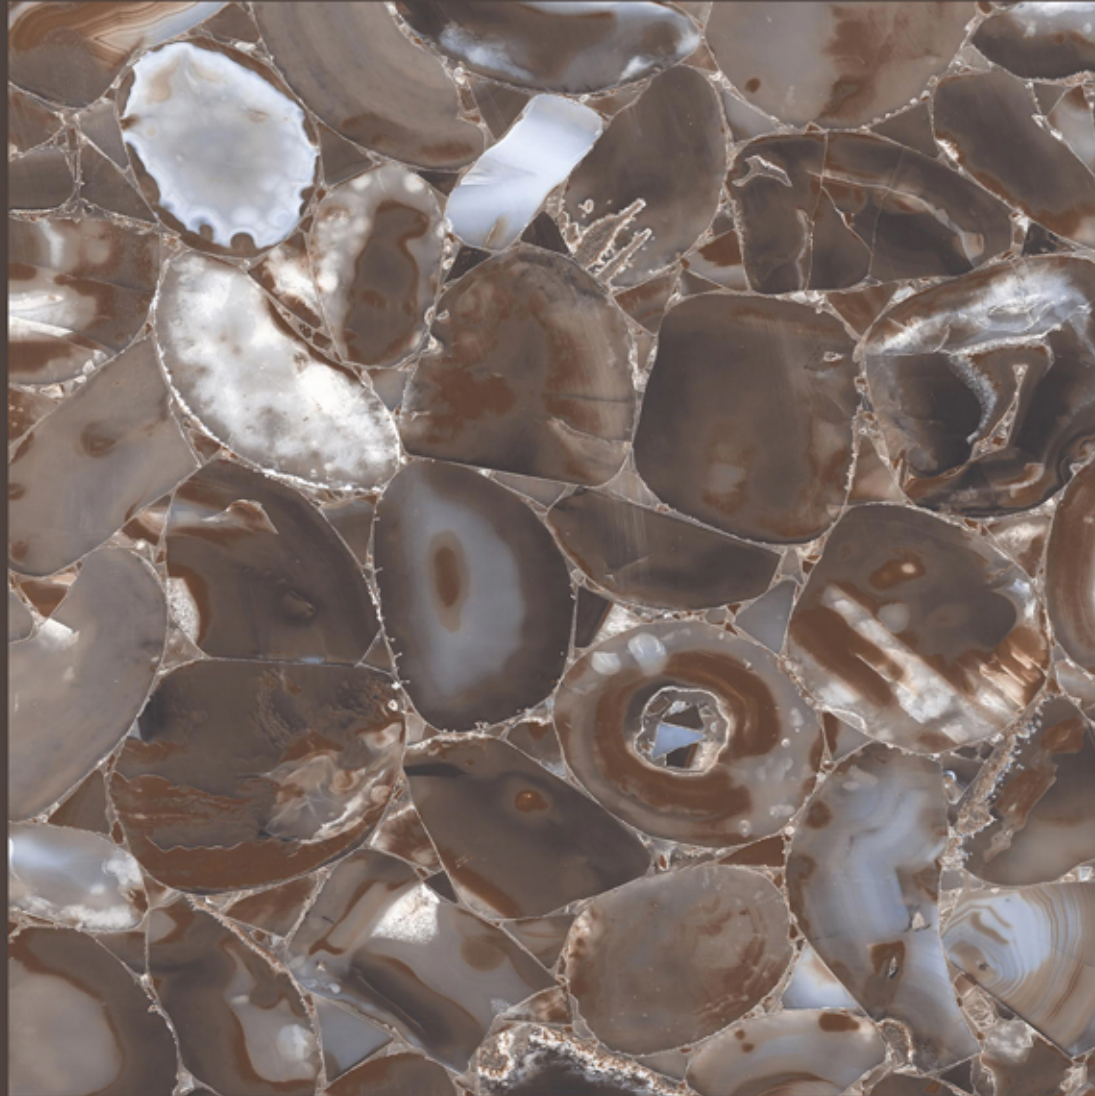

AGATE AQUA

AGATE AQUA

size
800X
800MM

FINISH
HIGH GLOSS

RANDOMS
5

AGATE CHOCO

AGATE CHOCO

size
800X
800MM