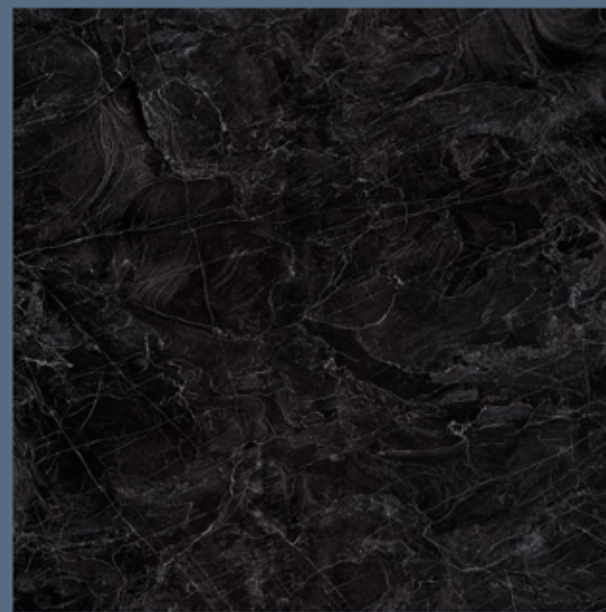

ICE CUBE BLACK

ICE CUBE BLACK

size
800X
800MM

FINISH
HIGH GLOSS

RANDOMS
4

IMOLA CHARCOLE

IMOLA CHARCOLE

size
800X
800MM