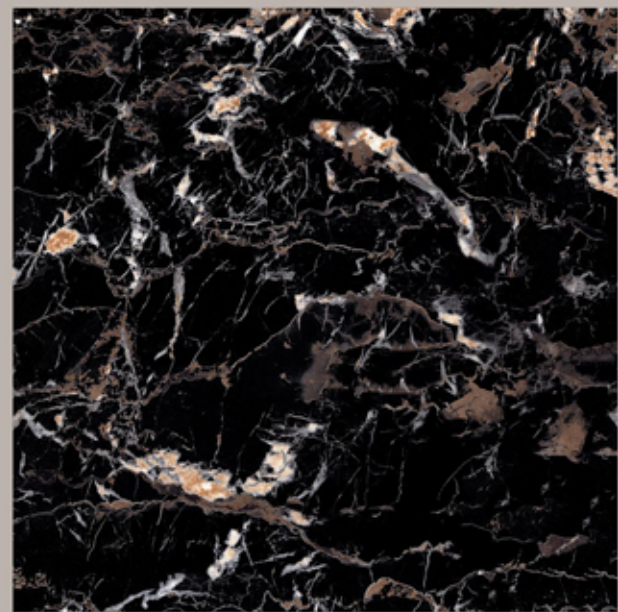

RANDOMS
6

BLACK PORTARO

BLACK PORTARO

size
800X
800MM

FINISH
HIGH GLOSS

RANDOMS
3

COSMIC BLACK

COSMIC BLACK