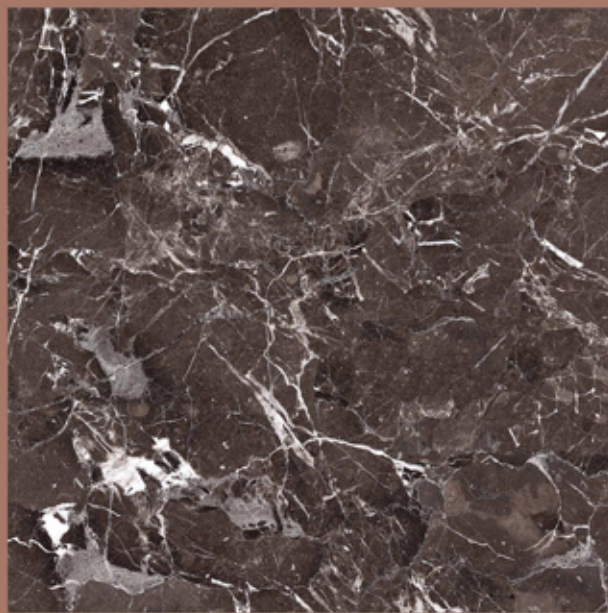

FINISH
HIGH GLOSS

RANDOMS
5

MARMOL COFFE

MARMOL COFFE

size
800X
800MM

FINISH
HIGH GLOSS

RANDOMS
4

MARQUINA