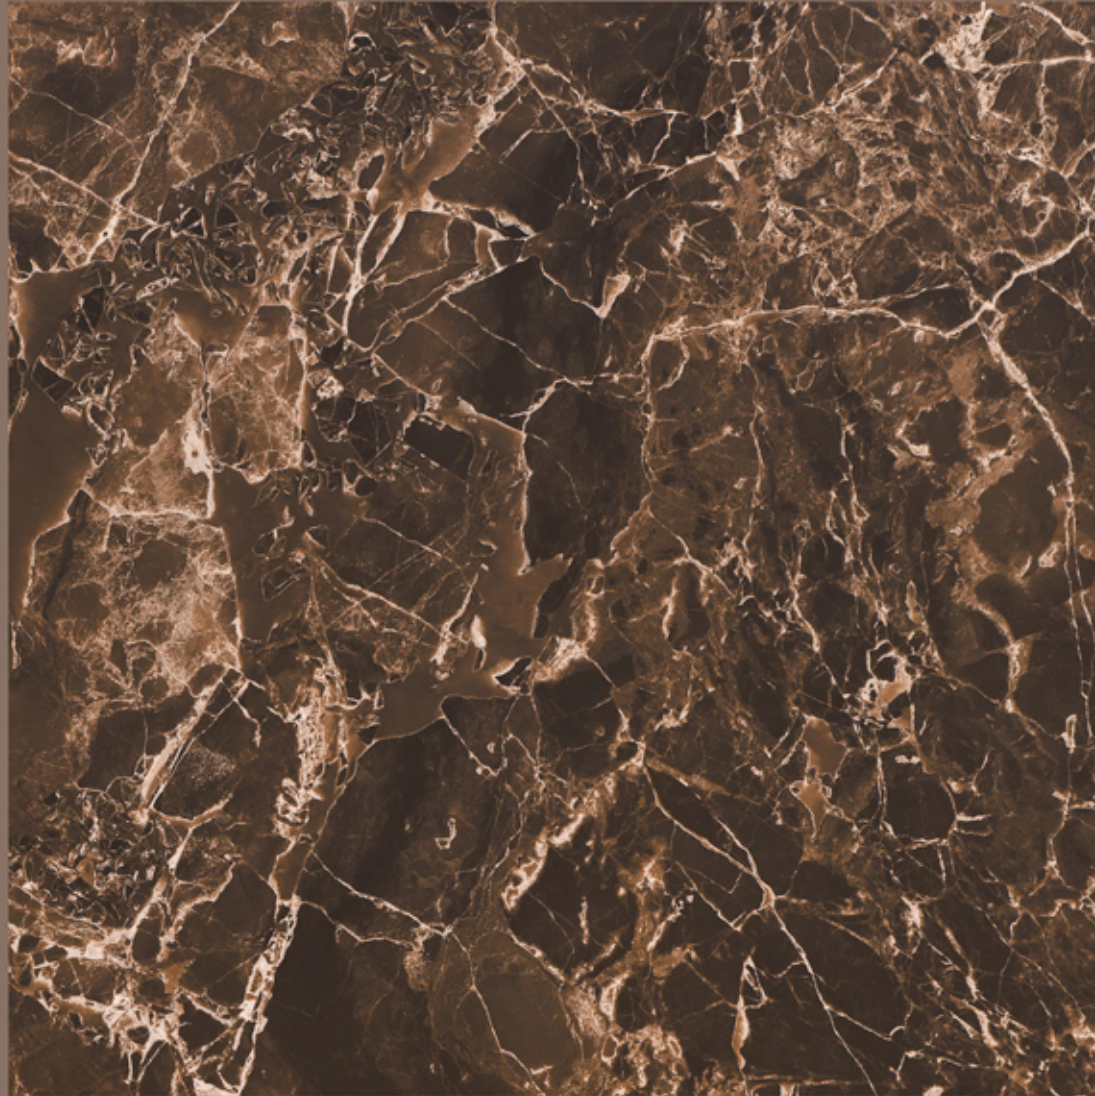

DARK EMPRADOR