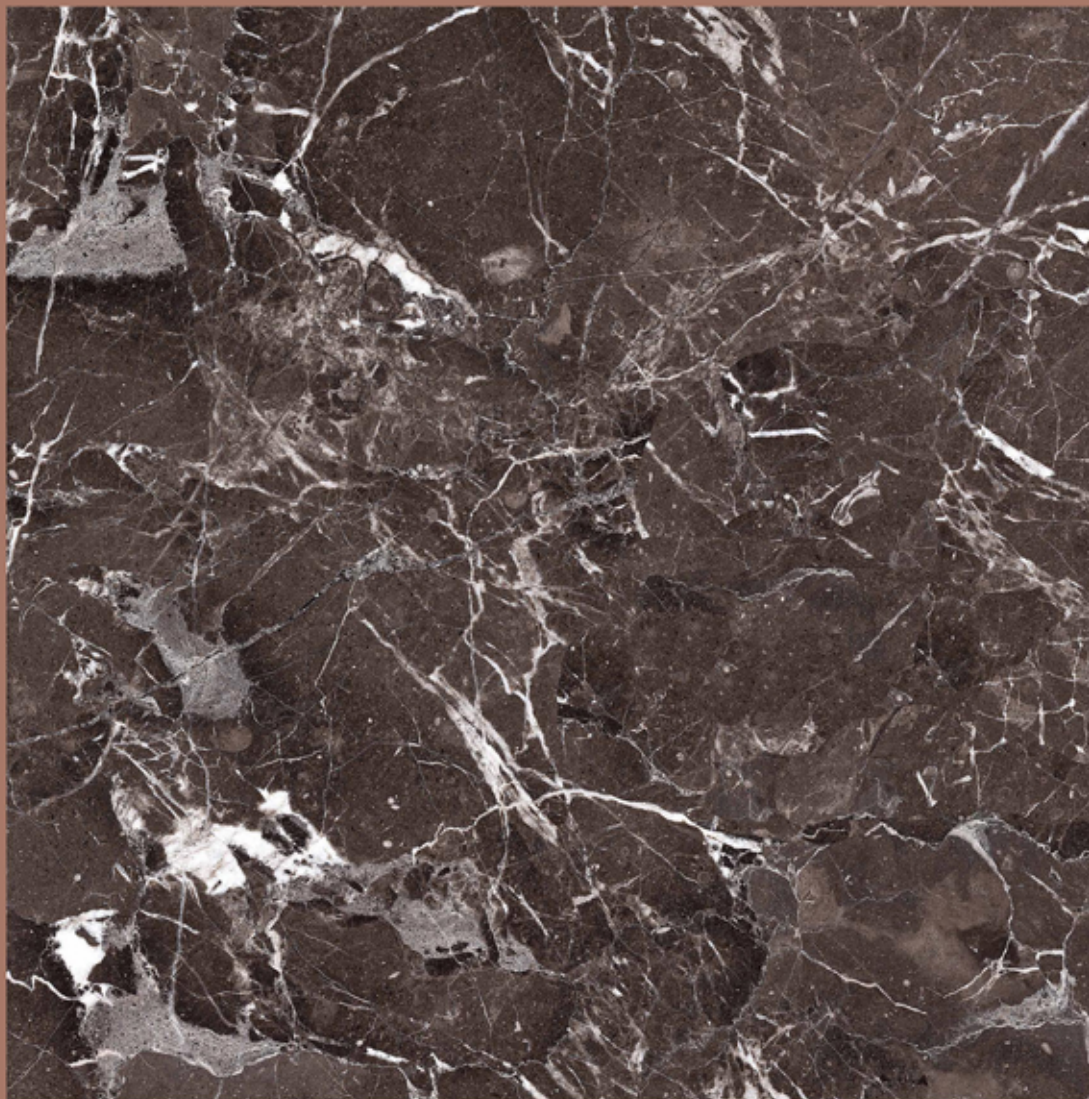

MARMOL COFFE