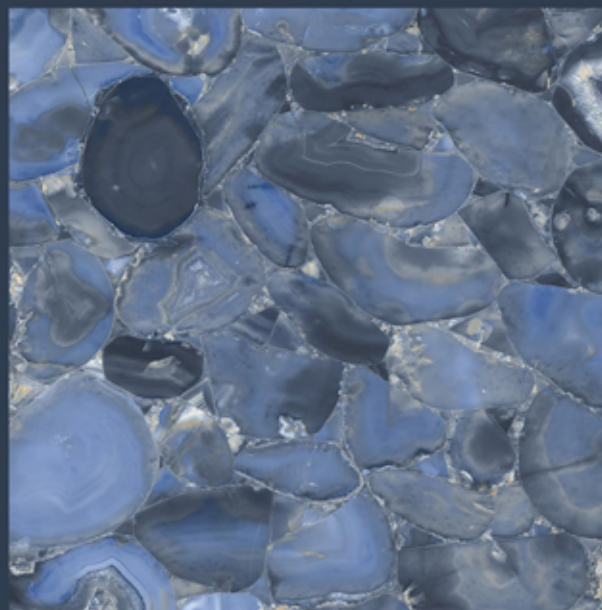

FINISH
HIGH GLOSS

RANDOMS
5

AGATE VIOLET

AGATE VIOLET

size
800X
800MM

FINISH
HIGH GLOSS

RANDOMS
5

AZZARO