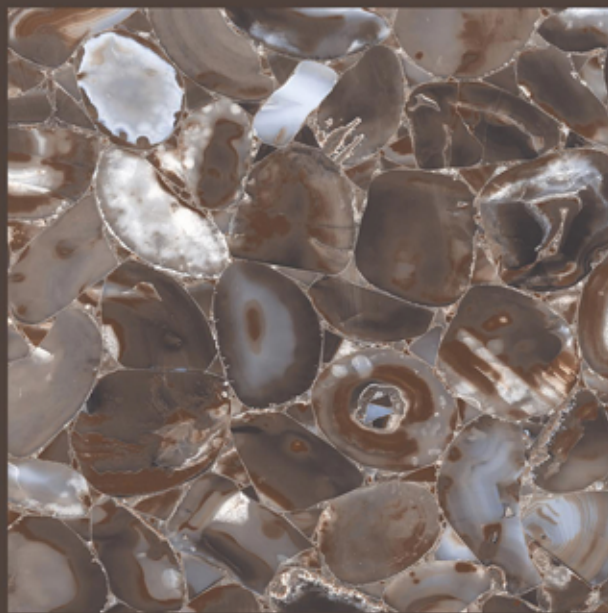

AGATE AQUA

AGATE AQUA

size
800X
800MM

FINISH
HIGH GLOSS

RANDOMS
5

AGATE CHOCO

AGATE CHOCO

size
800X
800MM

FINISH
HIGH GLOSS

RANDOMS
5

AGATE VIOLET

AGATE VIOLET

size
800X
800MM

FINISH
HIGH GLOSS

RANDOMS
5

AZZARO