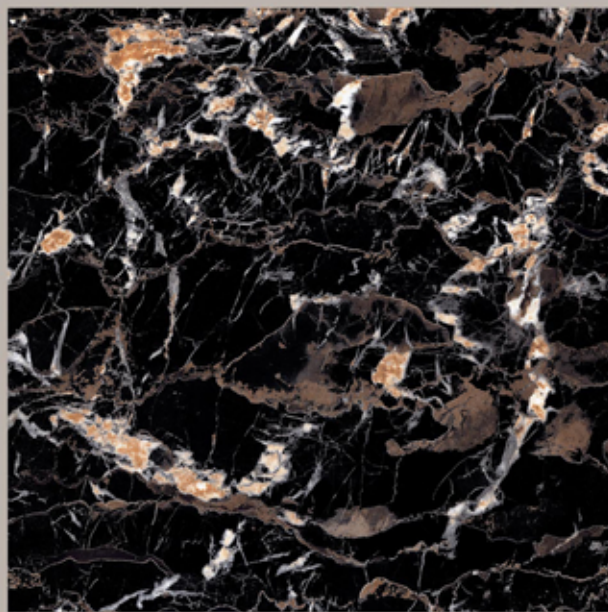

RANDOMS
6

BLACK PORTARO

BLACK PORTARO

size
800X
800MM

FINISH
HIGH GLOSS

RANDOMS
3

COSMIC BLACK

COSMIC BLACK