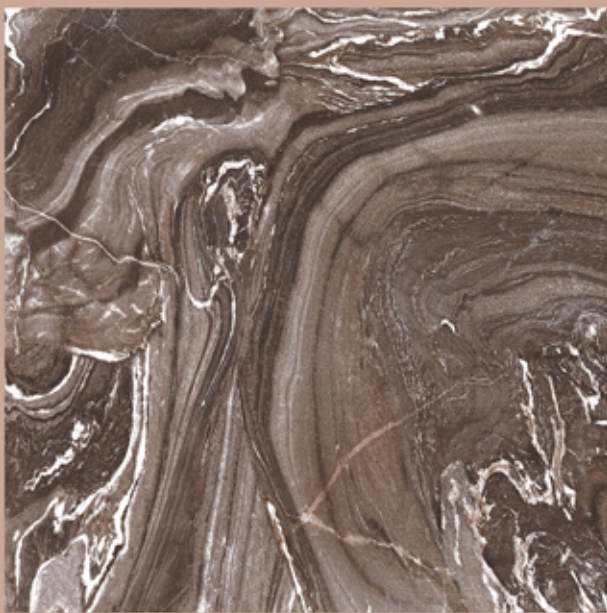

RANDOMS
3

EMPRESS BRUNO

EMPRESS BRUNO

size
800X
800MM

FINISH
HIGH GLOSS

RANDOMS
3

ESCORIAL CEMENTO

ESCORIAL CEMENTO