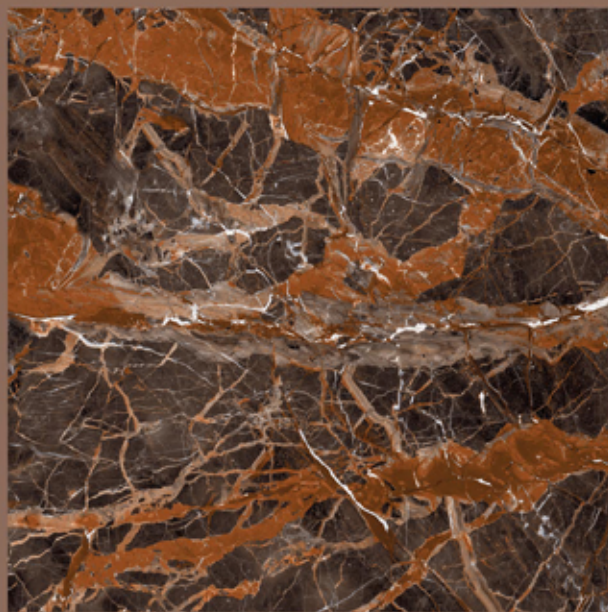

ICE CUBE BLACK

ICE CUBE BLACK

size
800X
800MM

FINISH
HIGH GLOSS

RANDOMS
4

IMOLA CHARCOLE

IMOLA CHARCOLE

size
800X
800MM