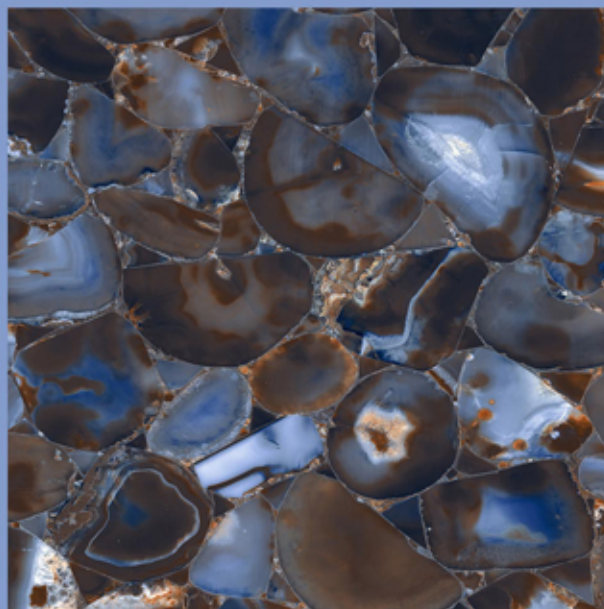

“Cutting edge technology allowed tiles to truly maintain a look of authenticity, while remaining sustainable in nature.”

The natural tone of varied shades creates variation which adds style and intrigue to space. These shades of tiles will give your space a distinctive touch of elegance and evokes the beauty of the surface.

AGATE AQUA

AGATE AQUA

size
800X
800MM

FINISH
HIGH GLOSS

RANDOMS
5

AGATE CHOCO

AGATE CHOCO

size
800X
800MM