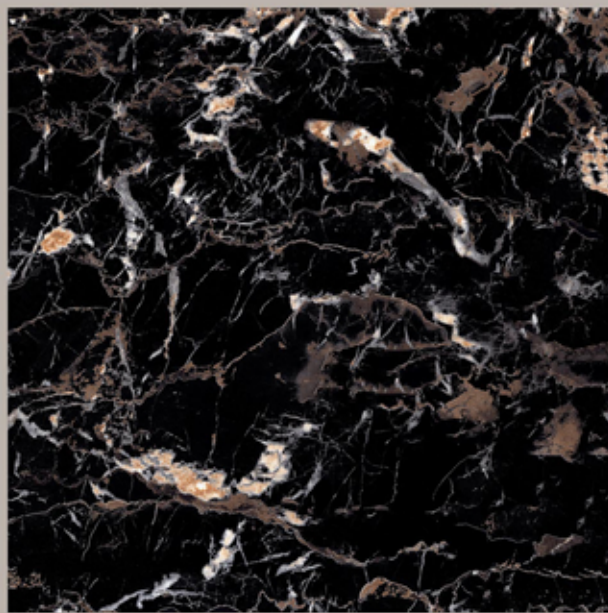

RANDOMS
6

BLACK PORTARO

BLACK PORTARO

size
800X
800MM

FINISH
HIGH GLOSS

RANDOMS
3

COSMIC BLACK

COSMIC BLACK