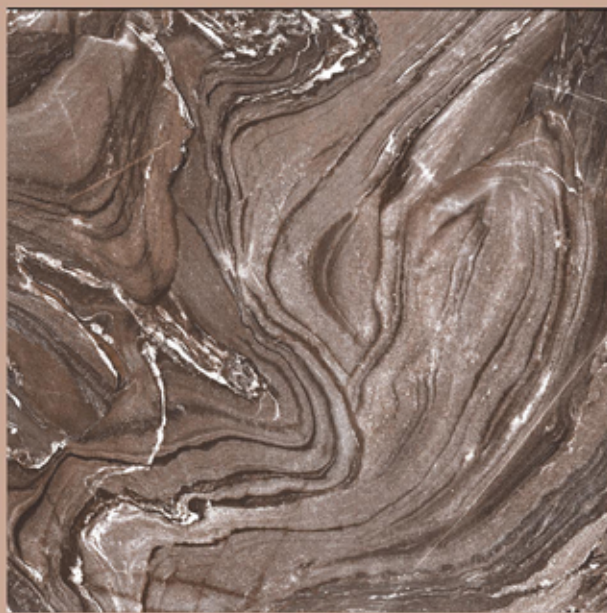

RANDOMS
3

EMPRESS BRUNO

EMPRESS BRUNO

size
800X
800MM

FINISH
HIGH GLOSS

RANDOMS
3

ESCORIAL CEMENTO

ESCORIAL CEMENTO