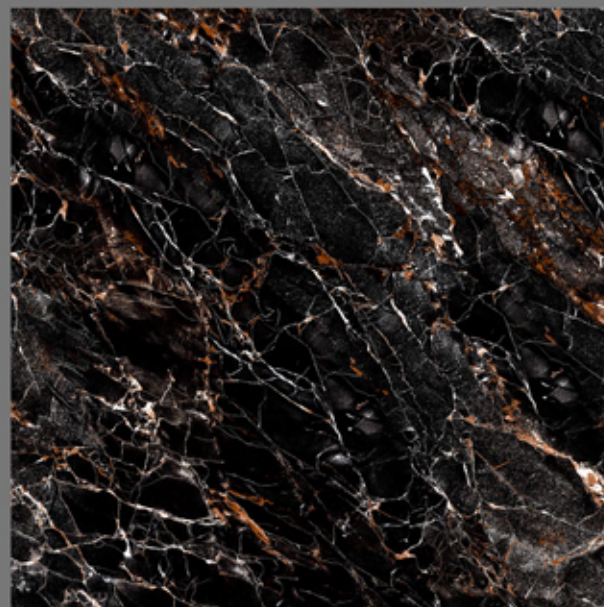

RANDOMS
6

BLACK PORTARO

BLACK PORTARO

size
800X
800MM

FINISH
HIGH GLOSS

RANDOMS
3

COSMIC BLACK

COSMIC BLACK