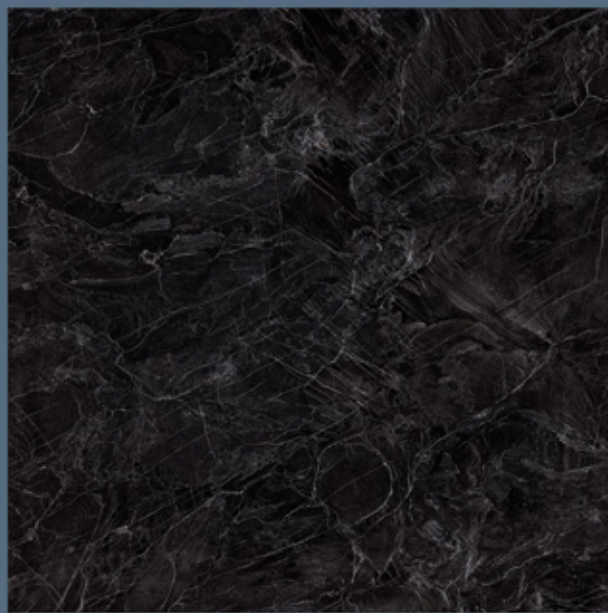

ICE CUBE BLACK

ICE CUBE BLACK

size
800X
800MM

FINISH
HIGH GLOSS

RANDOMS
4

IMOLA CHARCOLE

IMOLA CHARCOLE

size
800X
800MM