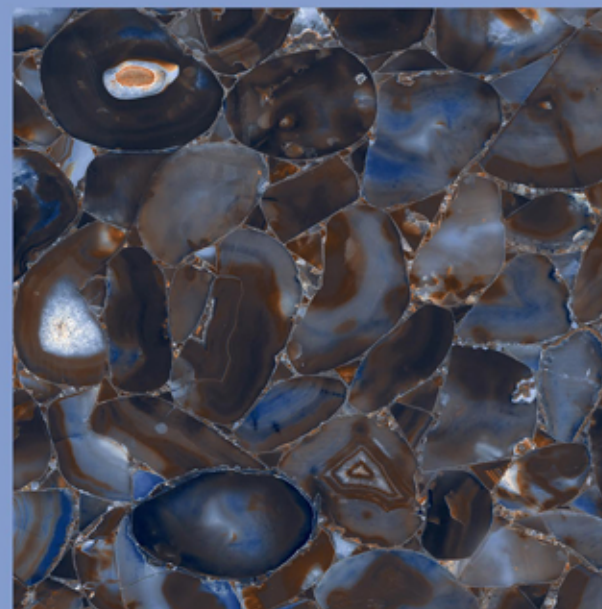

“Cutting edge technology allowed tiles to truly maintain a look of authenticity, while remaining sustainable in nature.”

The natural tone of varied shades creates variation which adds style and intrigue to space. These shades of tiles will give your space a distinctive touch of elegance and evokes the beauty of the surface.

AGATE AQUA

AGATE AQUA

size
800X
800MM

FINISH
HIGH GLOSS

RANDOMS
5

AGATE CHOCO

AGATE CHOCO

size
800X
800MM