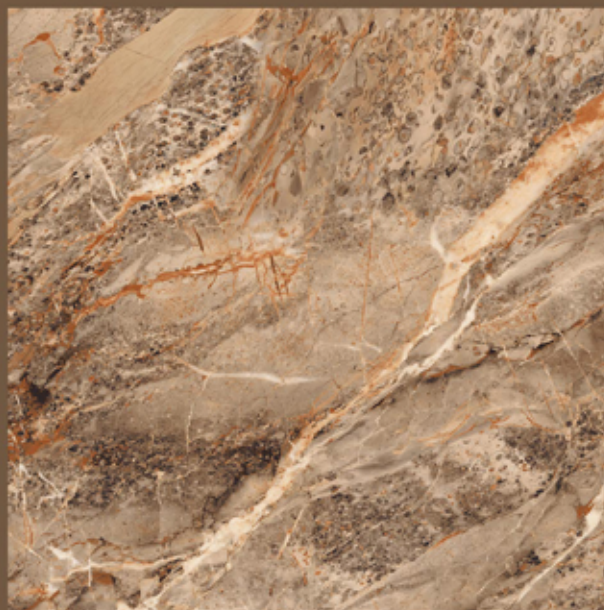

OPERA BROWN

size
800X
800MM

FINISH
HIGH GLOSS

RANDOMS
4