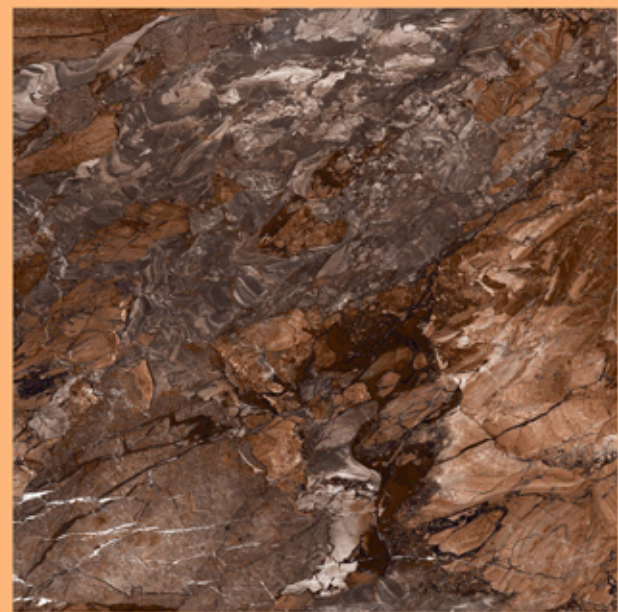

ROSS OPERA

size
800X
800MM

FINISH
HIGH GLOSS

RANDOMS
2