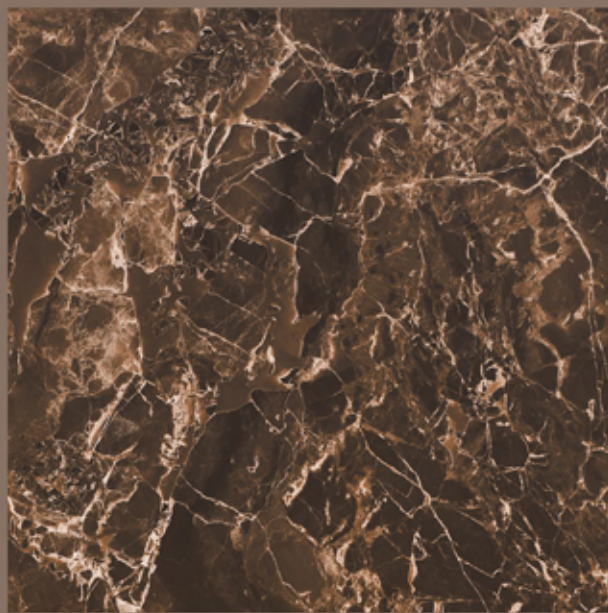

DARK EMPRADOR

size
800X
800MM

FINISH
HIGH GLOSS

RANDOMS
1