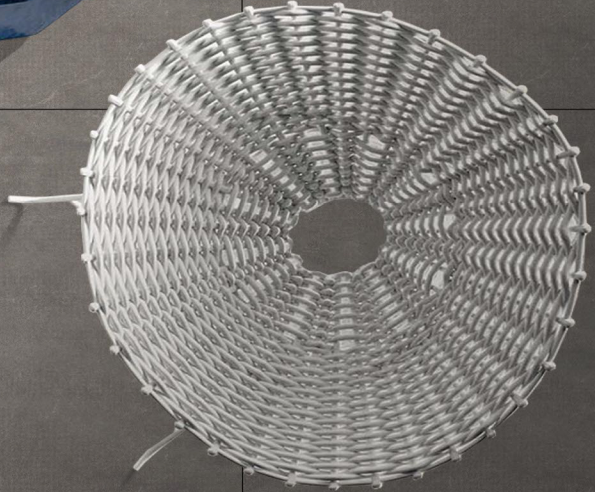

# NEO GREY

size  
800X  
800MM

FINISH  
CARVING

RANDOMS  
1