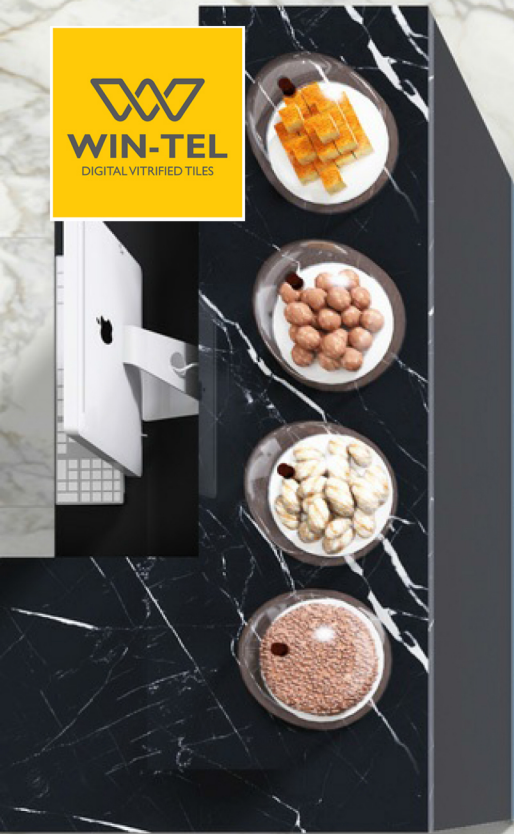

SIZE
600 X 1200 MM

FINISH
SUPER WHITE

STONE SENSE

600 X 1200 MM
SUPER WHITE

STONE SENSE

SIZE
600 X 1200 MM

FINISH
SUPER WHITE

SUMMER WHITE