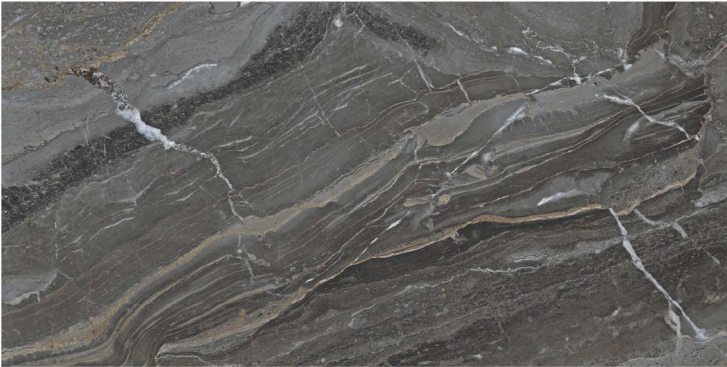

BOOKMATCH

SIZE
600 X 1200 MM

SANDY - CHARCOAL

FINISH
BOOKMATCH

BOOKMATCH

SIZE
600 X 1200 MM

SANDY CHARCOAL

600 X 1200 MM
BOOKMATCH

SANDY CHARCOAL

FINISH
BOOKMATCH

BOOKMATCH

SIZE
600 X 1200 MM

STATUARIO FOREST

600 X 1200 MM
BOOKMATCH

STATUARIO FOREST

FINISH
BOOKMATCH