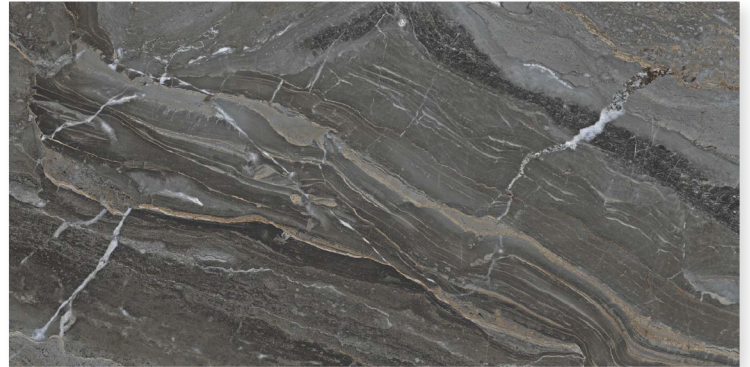

BOOKMATCH

SIZE
600 X 1200 MM

SANDY - CHARCOAL

FINISH
BOOKMATCH

BOOKMATCH

SIZE
600 X 1200 MM

SANDY CHARCOAL

600 X 1200 MM
BOOKMATCH

SANDY CHARCOAL

FINISH
BOOKMATCH

BOOKMATCH

SIZE
600 X 1200 MM

STATUARIO FOREST

600 X 1200 MM
BOOKMATCH

STATUARIO FOREST

FINISH
BOOKMATCH