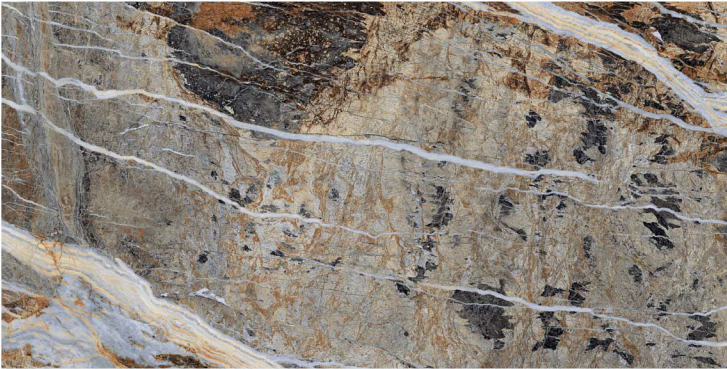

WILLIAMS ROCK

FINISH
BOOKMATCH

BOOKMATCH

SIZE
600 X 1200 MM