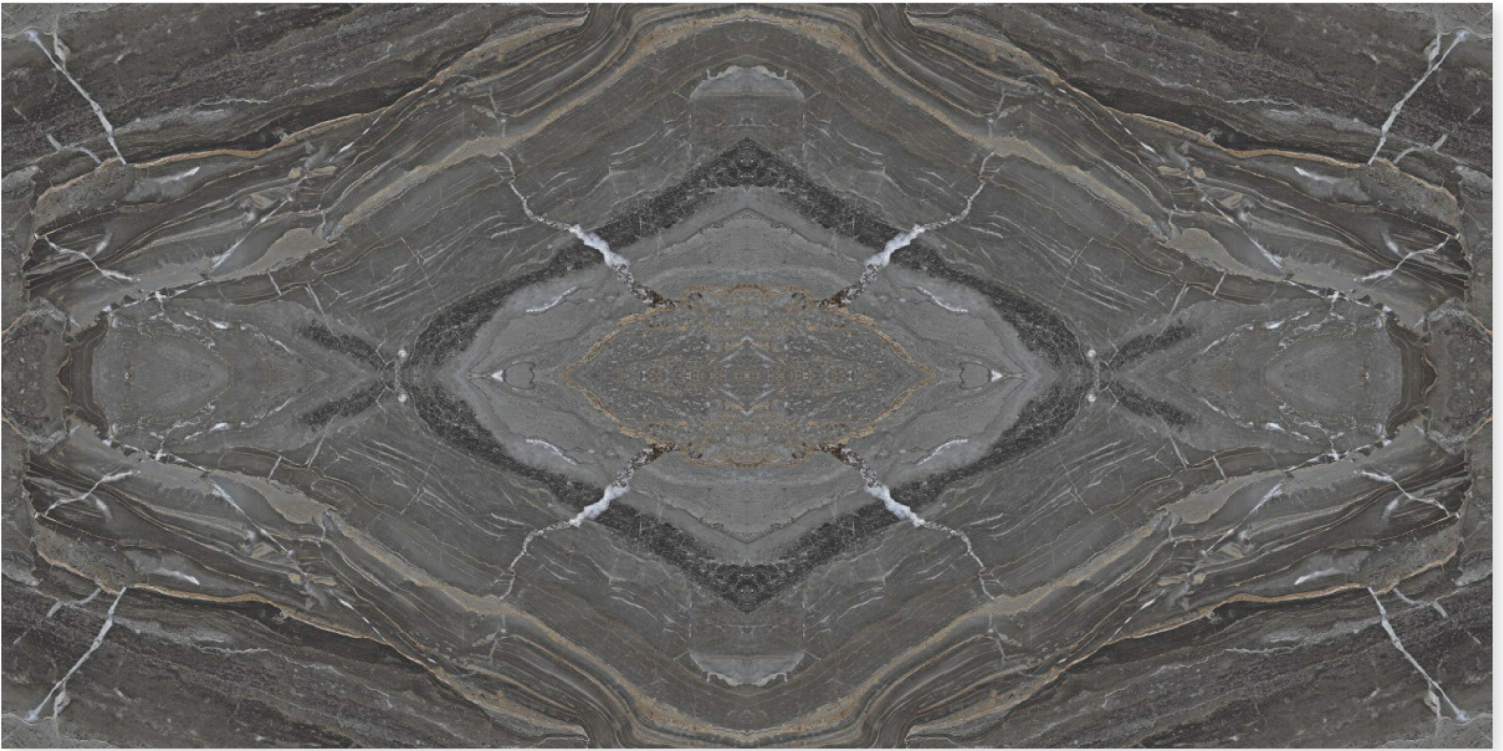

BOOKMATCH

SIZE
600 X 1200 MM

SANDY - CHARCOAL

FINISH
BOOKMATCH

BOOKMATCH

SIZE
600 X 1200 MM

SANDY CHARCOAL

600 X 1200 MM
BOOKMATCH