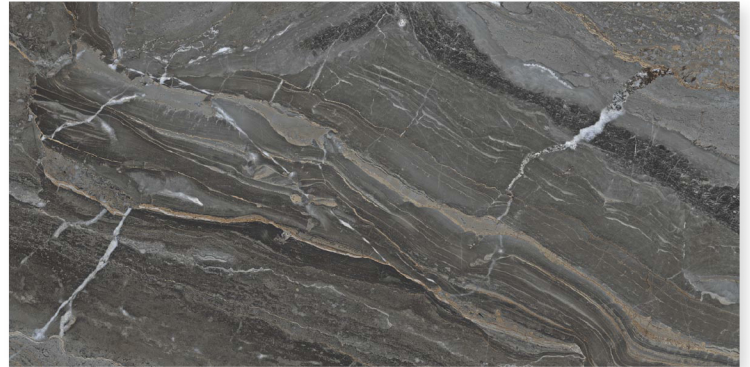

BOOKMATCH

SIZE
600 X 1200 MM

SANDY - CHARCOAL

FINISH
BOOKMATCH

BOOKMATCH

SIZE
600 X 1200 MM

SANDY CHARCOAL

600 X 1200 MM
BOOKMATCH