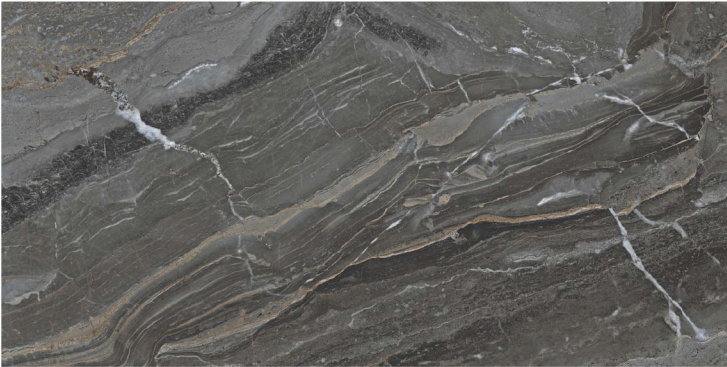

BOOKMATCH

SIZE
600 X 1200 MM

SANDY - CHARCOAL

FINISH
BOOKMATCH

BOOKMATCH

SIZE
600 X 1200 MM

SANDY CHARCOAL

600 X 1200 MM
BOOKMATCH