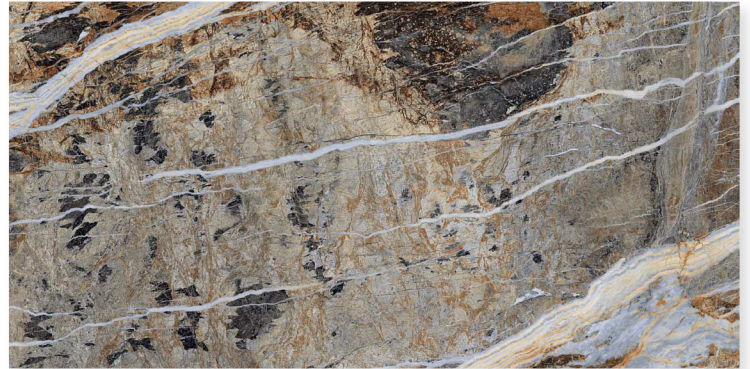

WILLIAMS ROCK

FINISH
BOOKMATCH

BOOKMATCH

SIZE
600 X 1200 MM