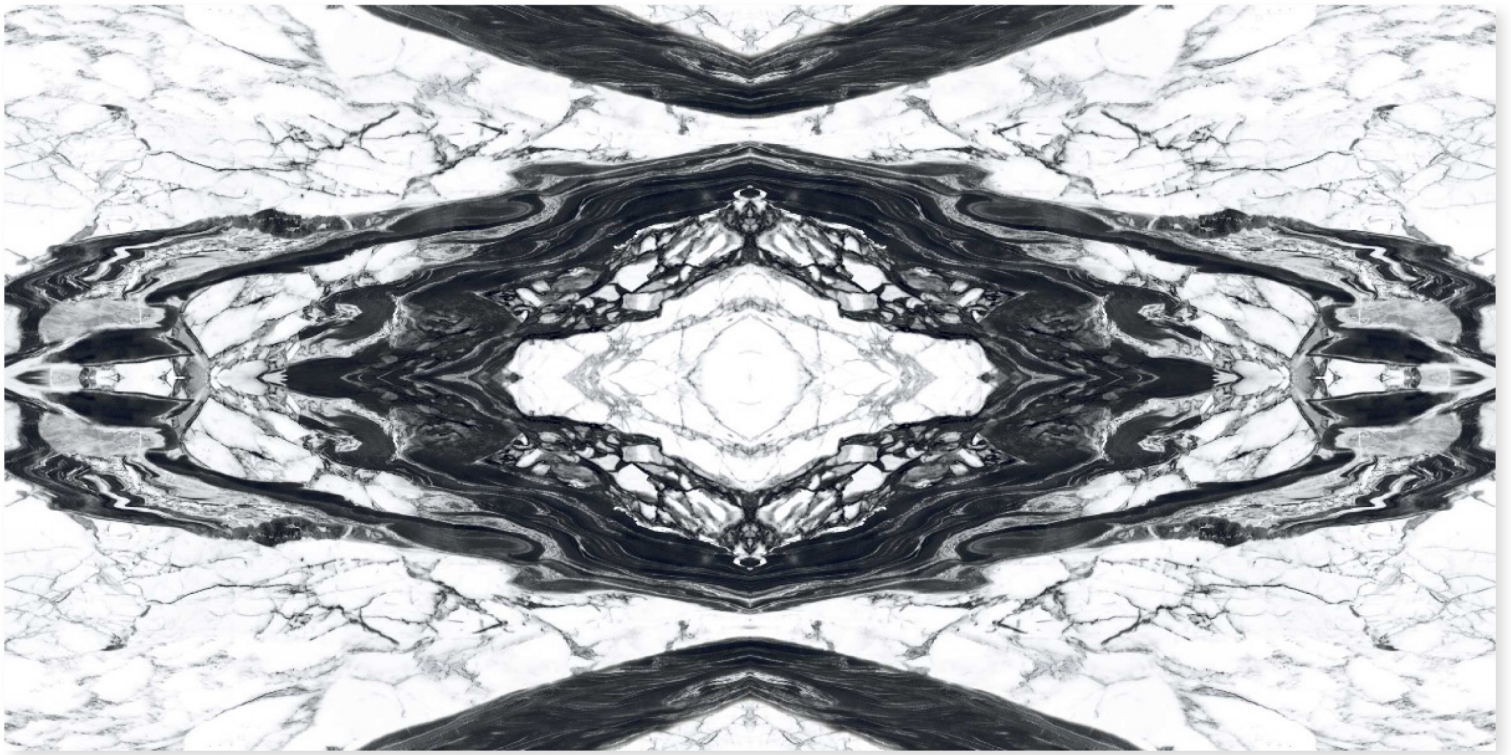

THUNDER WHITE

FINISH
BOOKMATCH

BOOKMATCH

SIZE
600 X 1200 MM

WHITE PANDA

600 X 1200 MM
BOOKMATCH

WHITE PANDA

FINISH
BOOKMATCH