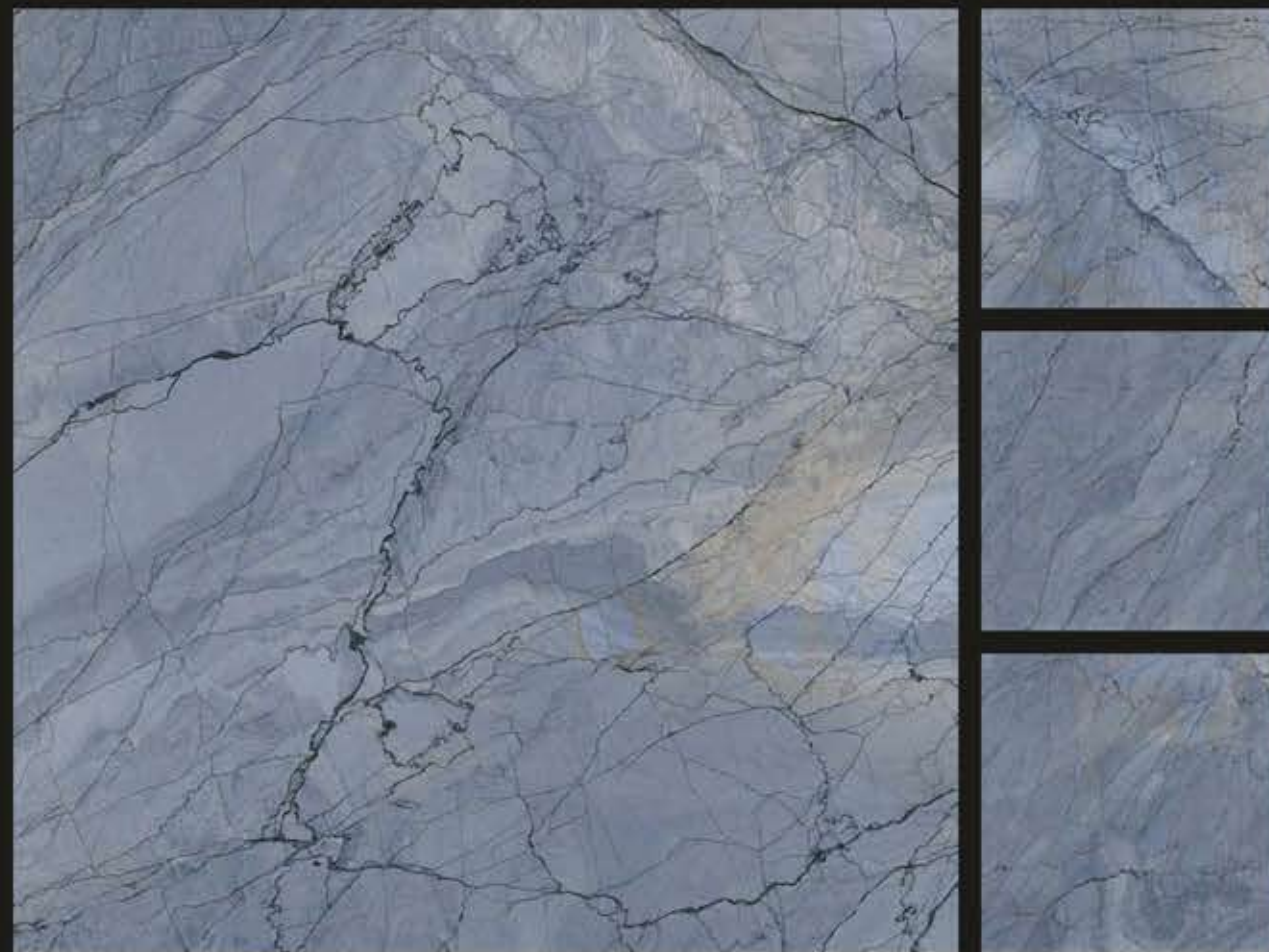

CARVING
COLLECTION

Size :
600x600mm

Finish :
Carving

4 Randoms

CAMPUS BLUE