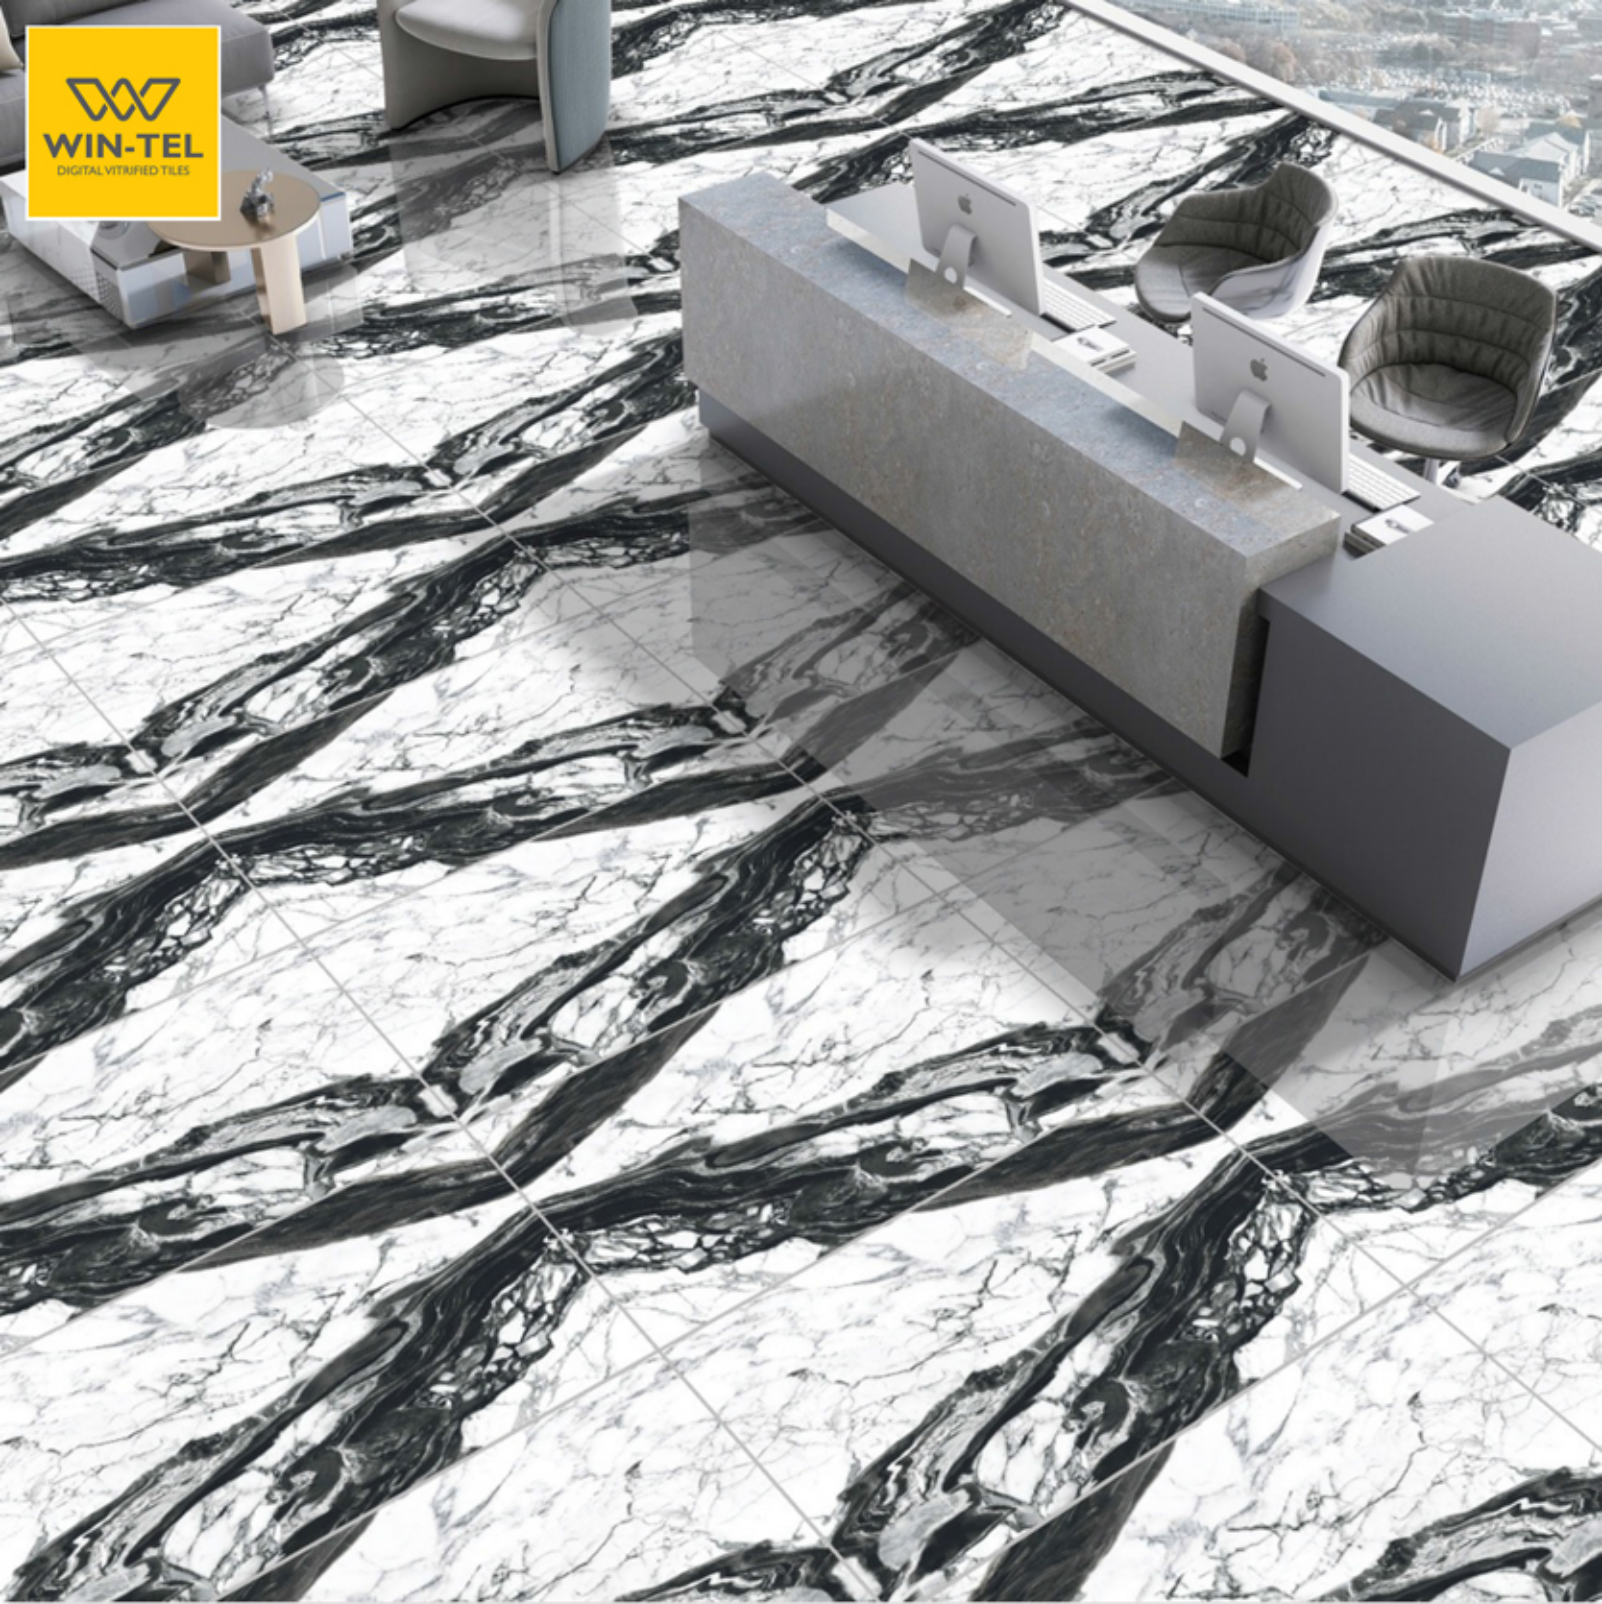

WHITE PANDA

600 X 1200 MM
BOOKMATCH