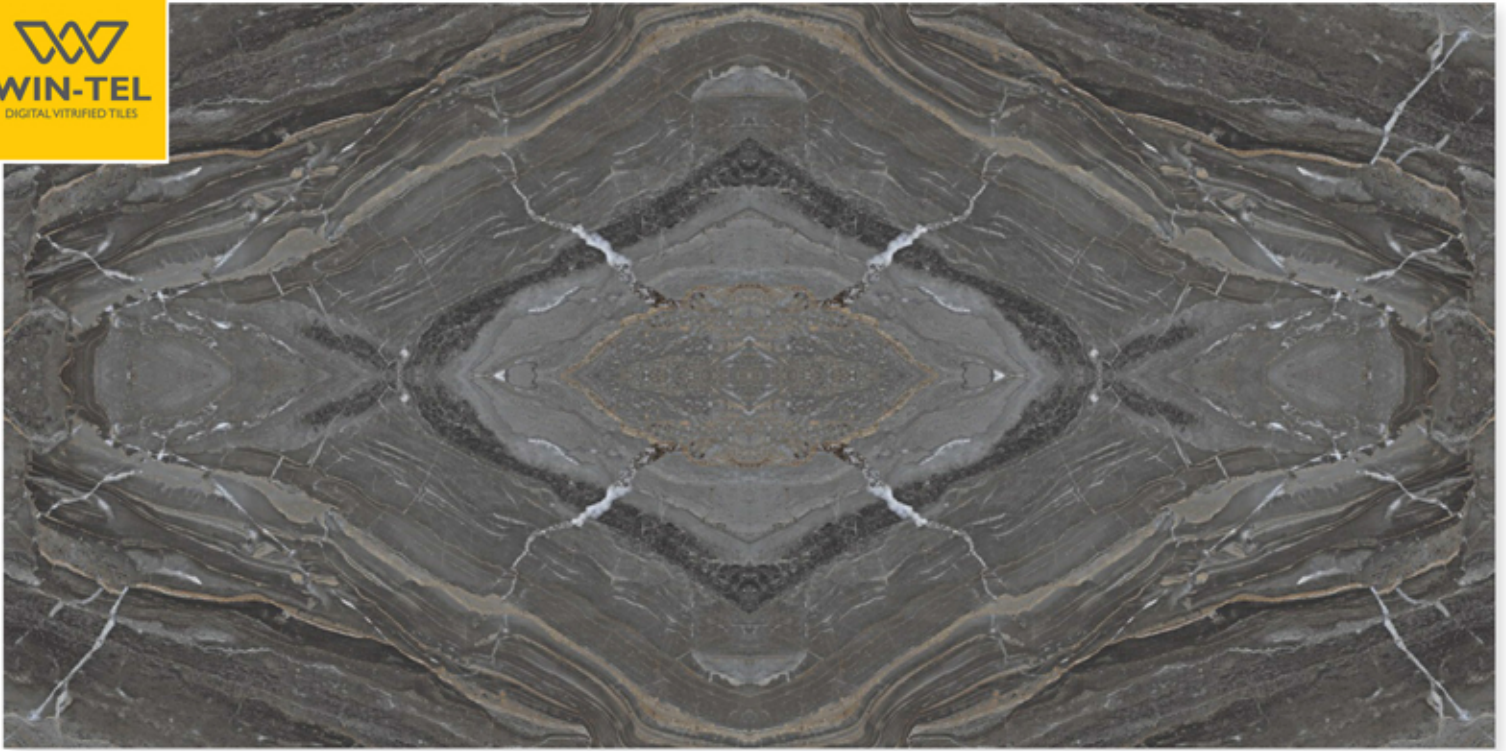

SANDY - CHARCOAL

FINISH
BOOKMATCH

BOOKMATCH

SIZE
600 X 1200 MM