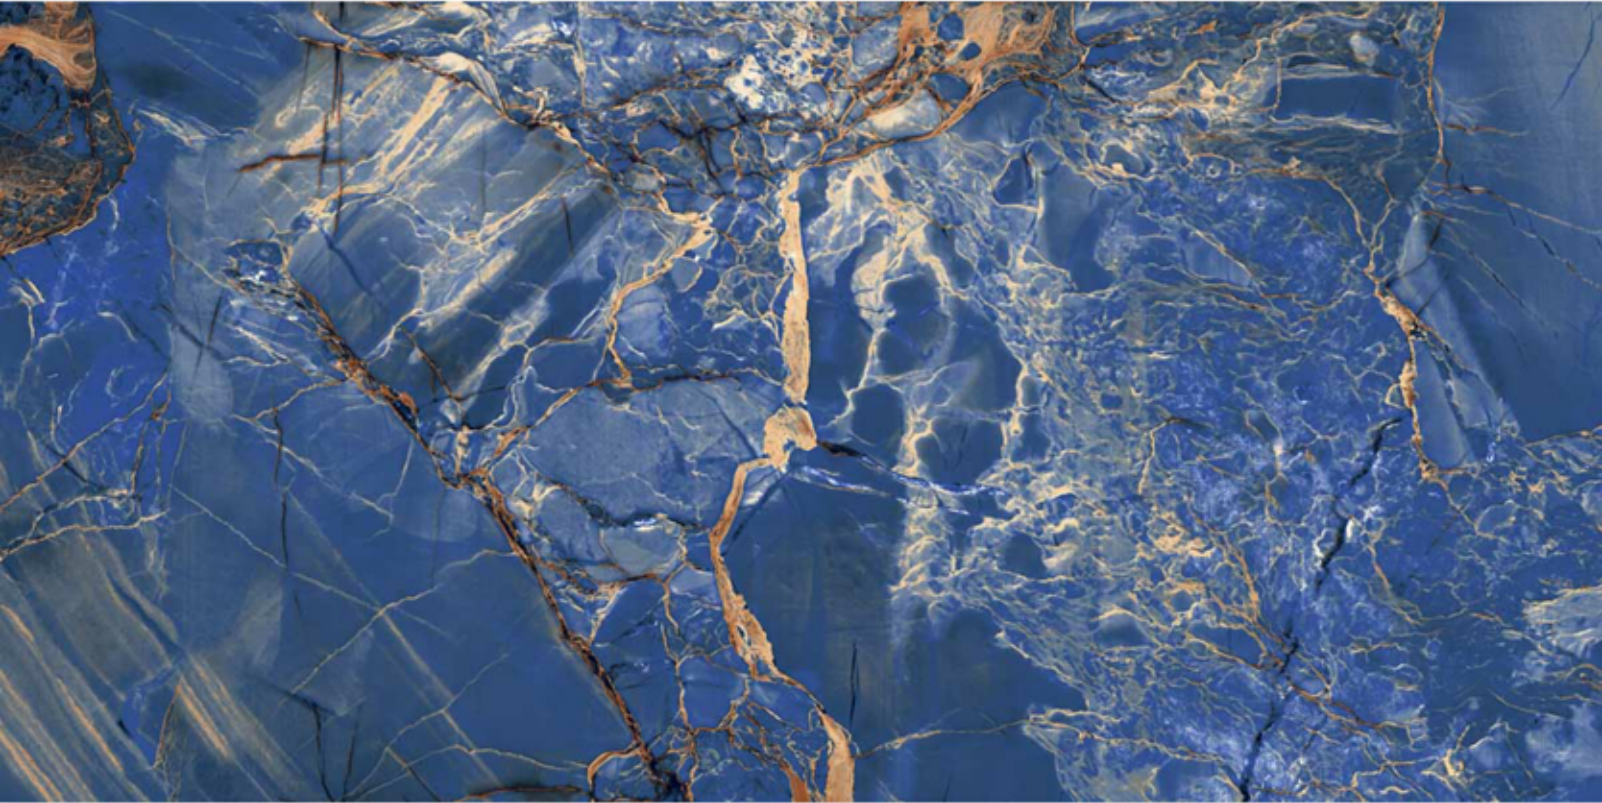

ARISTO BLUE