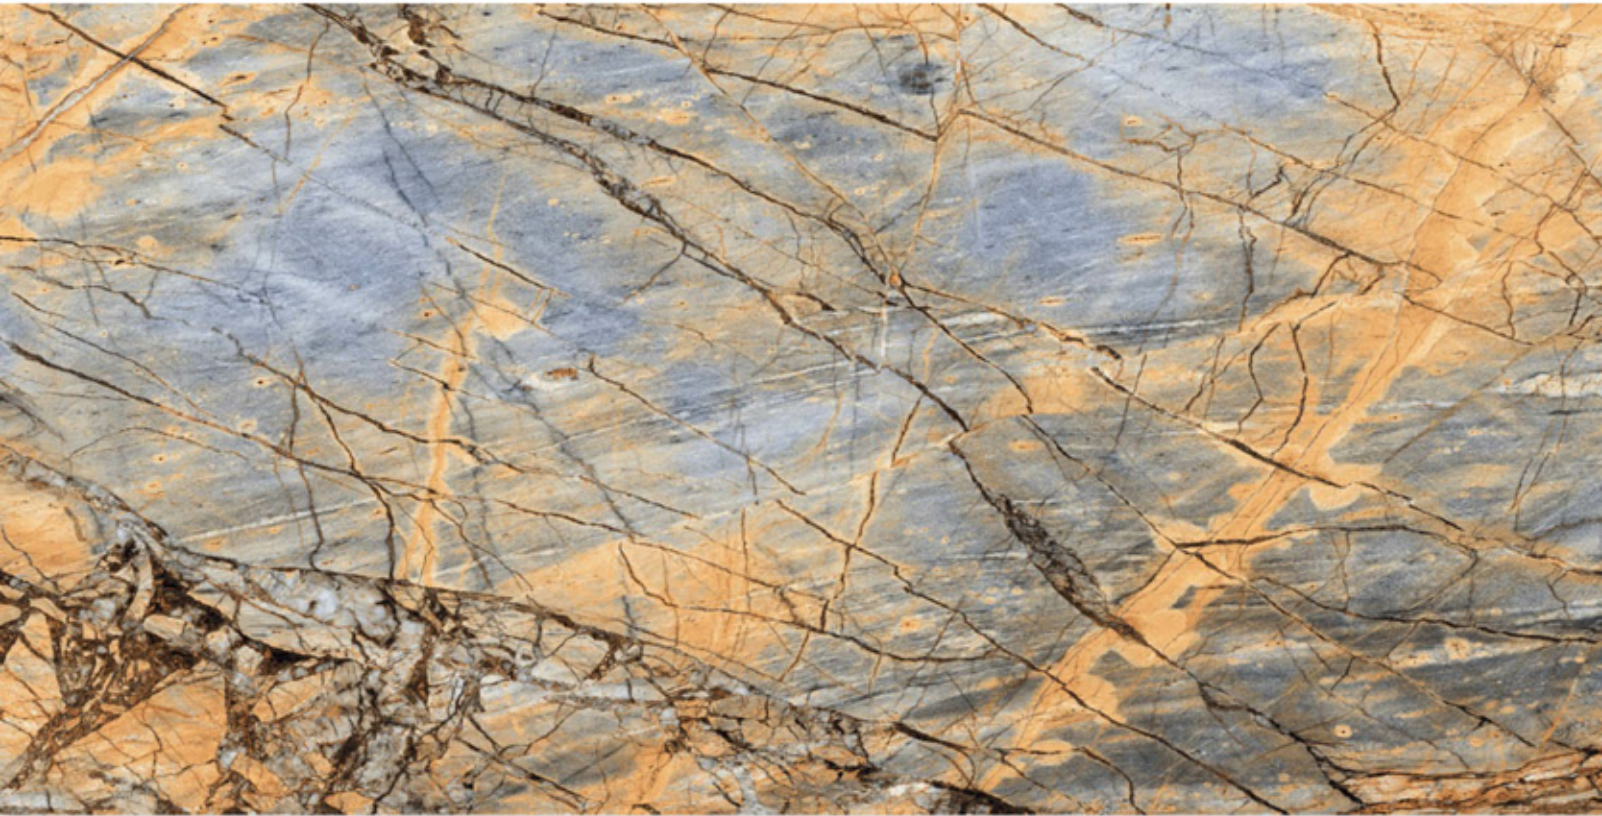

JERIBA

Size
600 X 1200 MM

Finish
high gloss

Thickness
9MM

Random
4