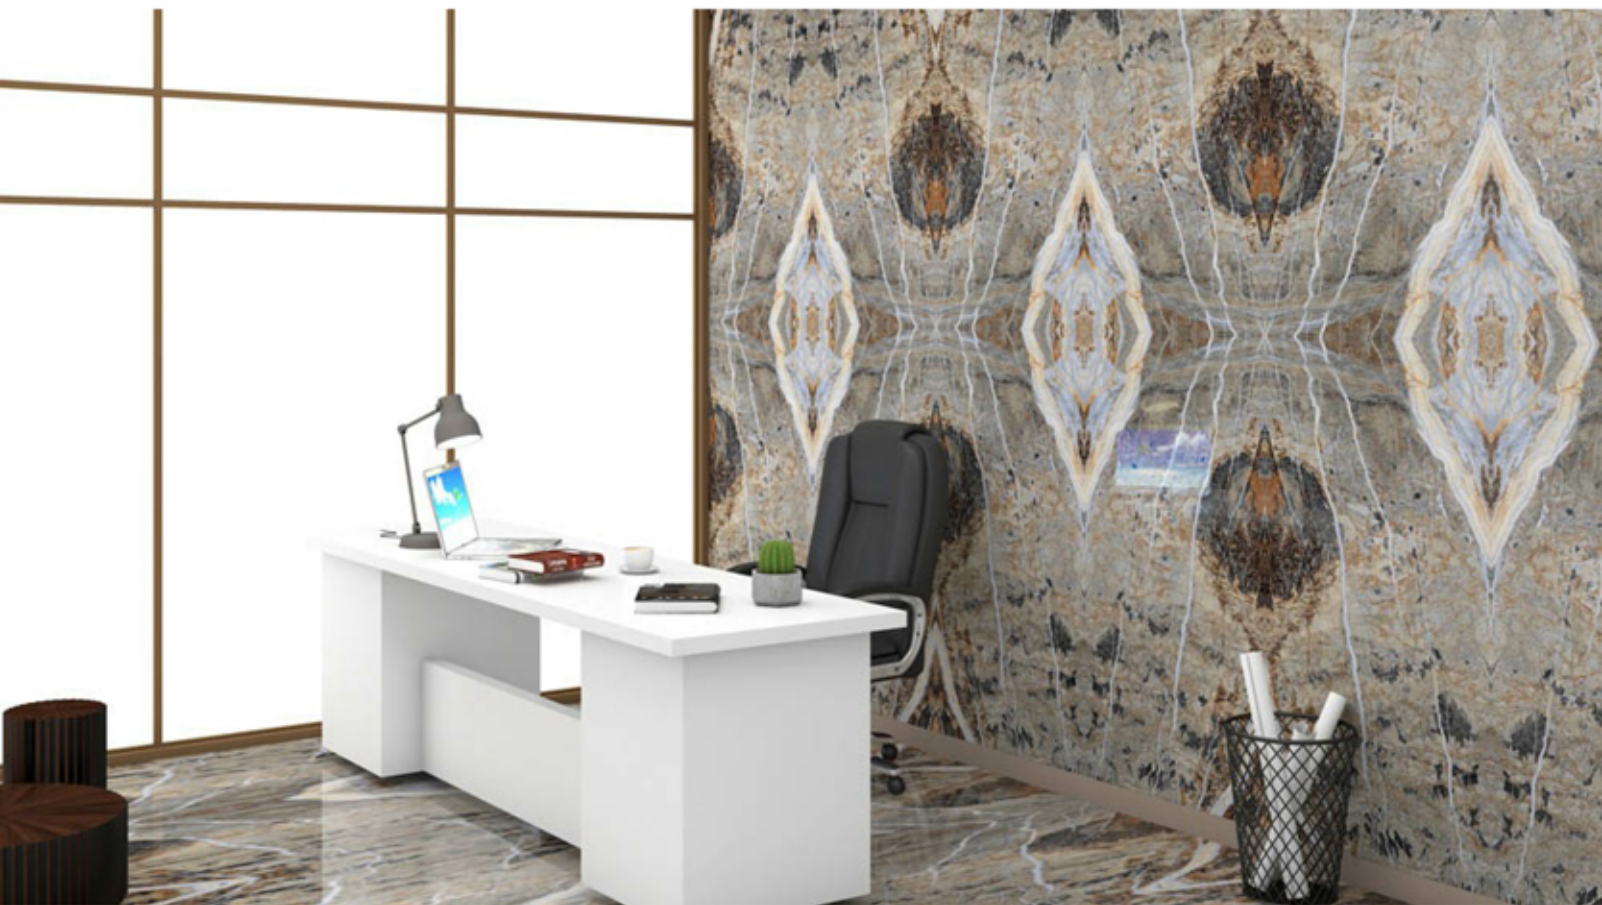

SIZE
600 X 1200 MM

WILLIAMS ROCK

600 X 1200 MM
BOOKMATCH

WILLIAMS ROCK

FINISH
BOOKMATCH

BOOKMATCH

SIZE
600 X 1200 MM

ZI BLUE