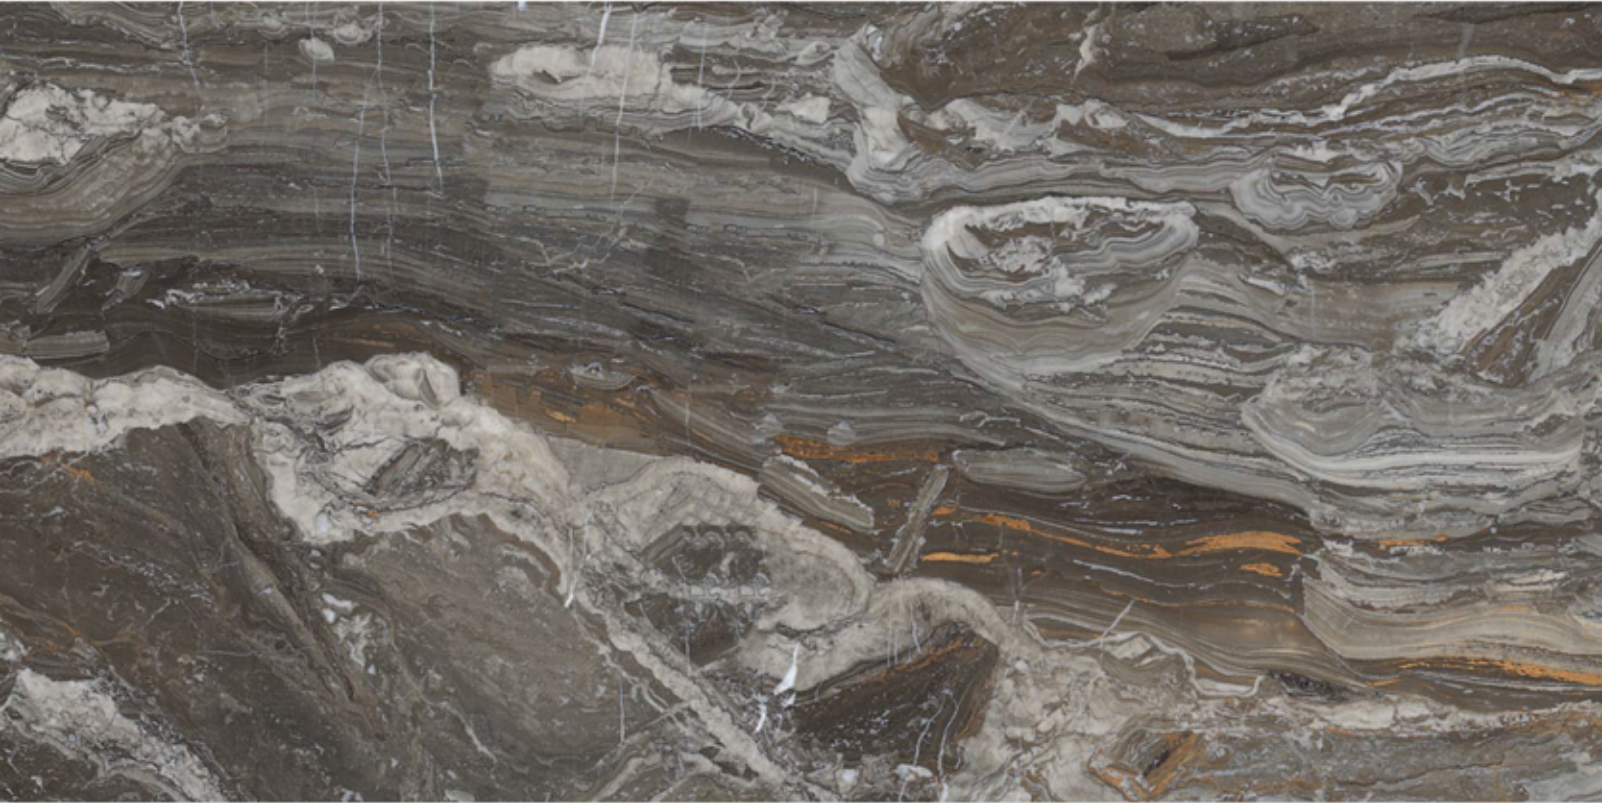

DELUGE BRUNO