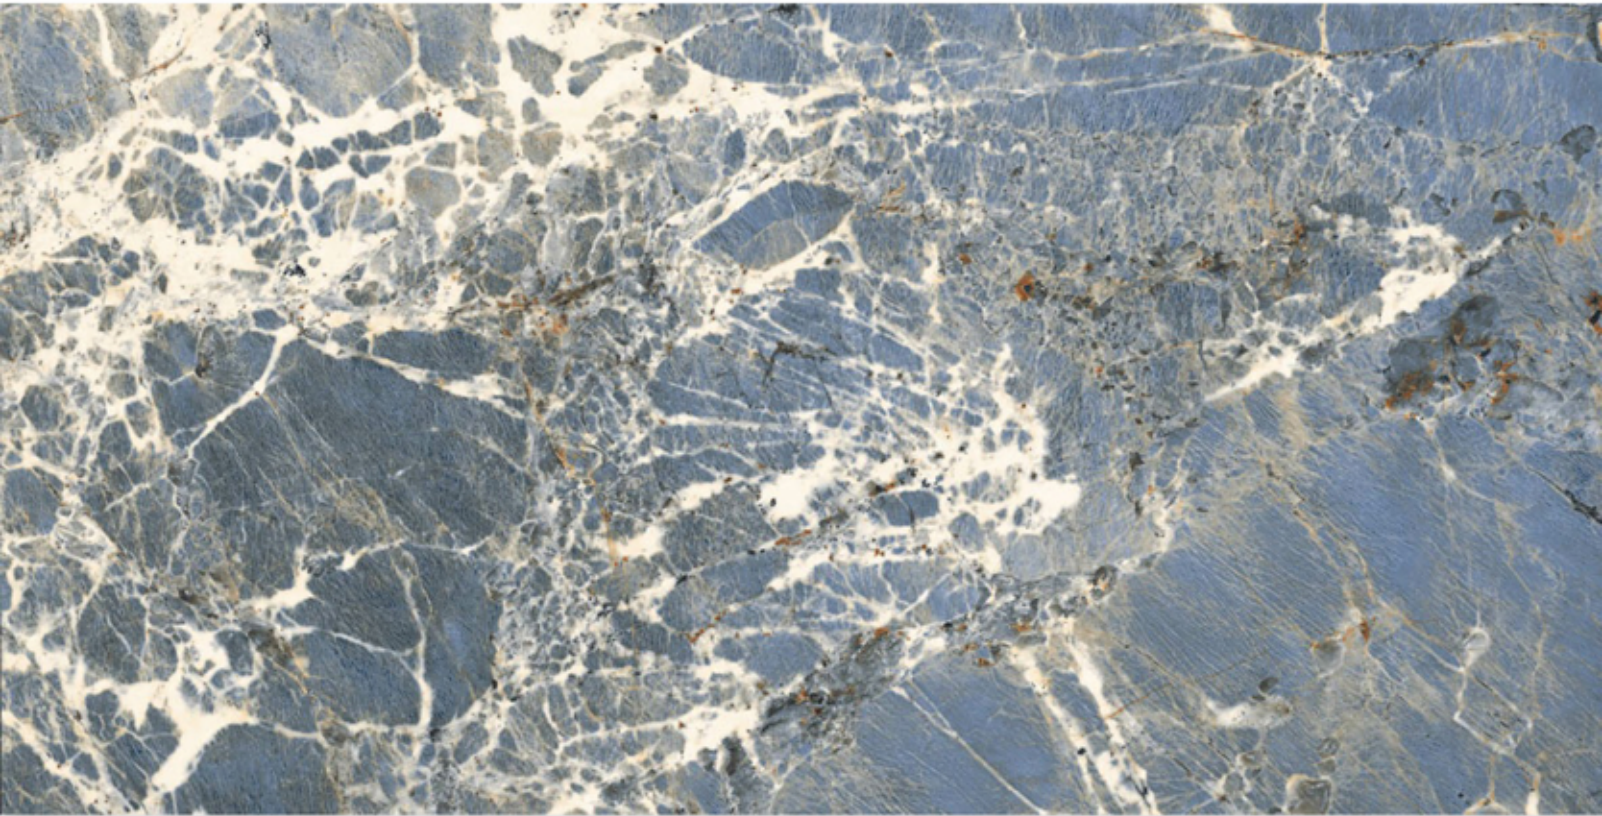

TIGER AZUL

Size
600 X 1200 MM

Finish
high gloss

Thickness
9MM

Random
4