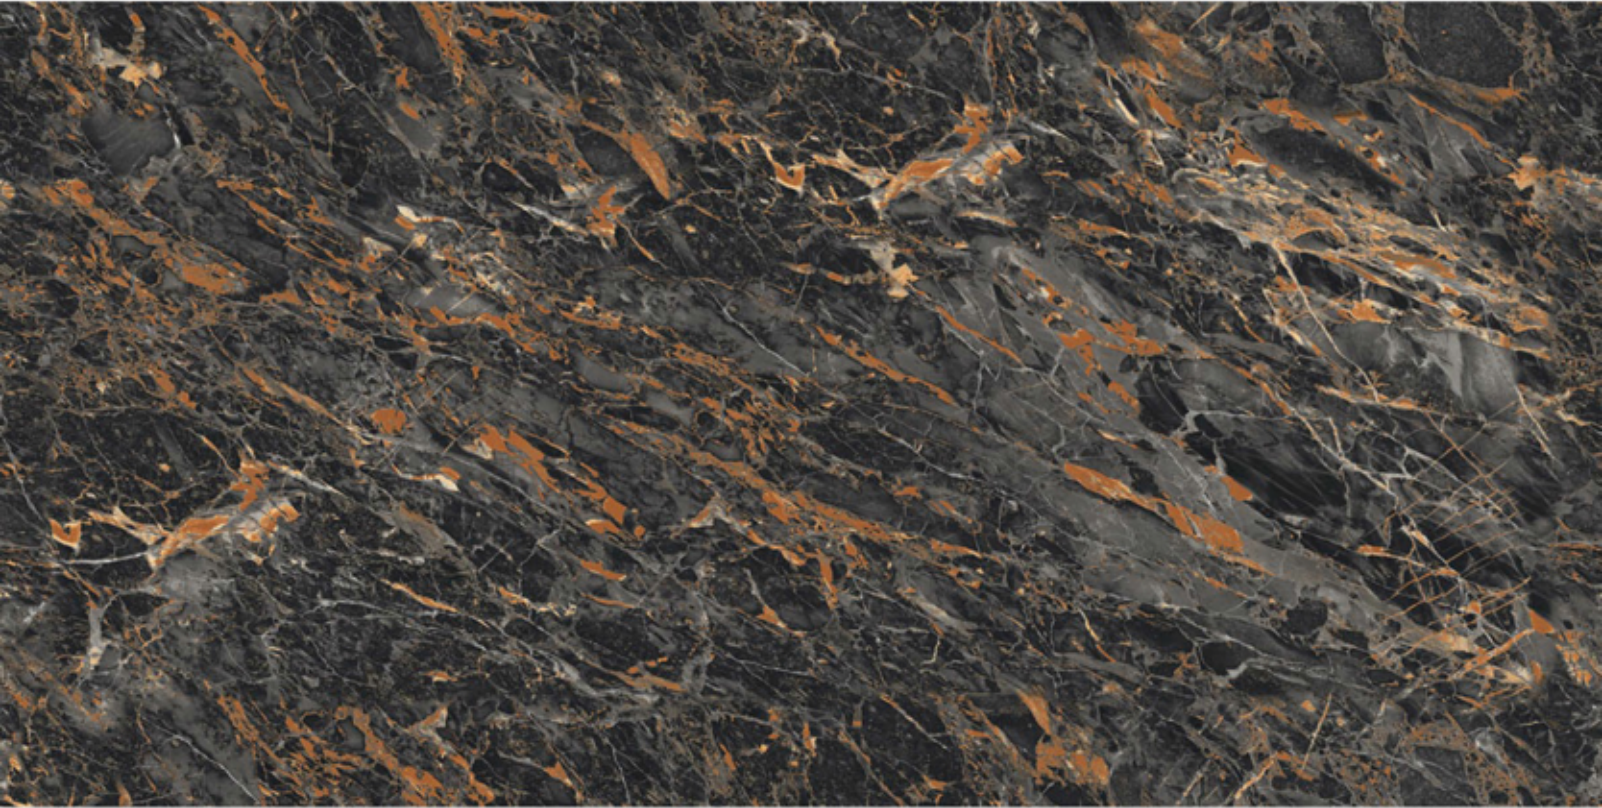

AMAZONITE BLACK

Size
600 X 1200 MM

Finish
high gloss

Thickness
9MM

Random
3

AMAZONITE BLUE

Size
600 X 1200 MM

Finish
high gloss