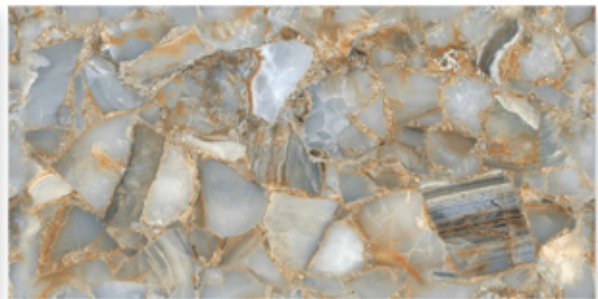

Size
600 X 1200 MM

Finish
high gloss

Thickness
9MM

Random
3