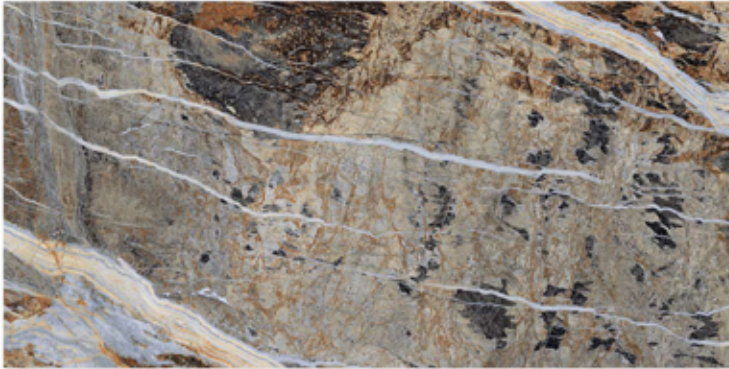

SIZE
600 X 1200 MM

WILLIAMS ROCK

600 X 1200 MM
BOOKMATCH

WILLIAMS ROCK

FINISH
BOOKMATCH

BOOKMATCH

SIZE
600 X 1200 MM

ZI BLUE