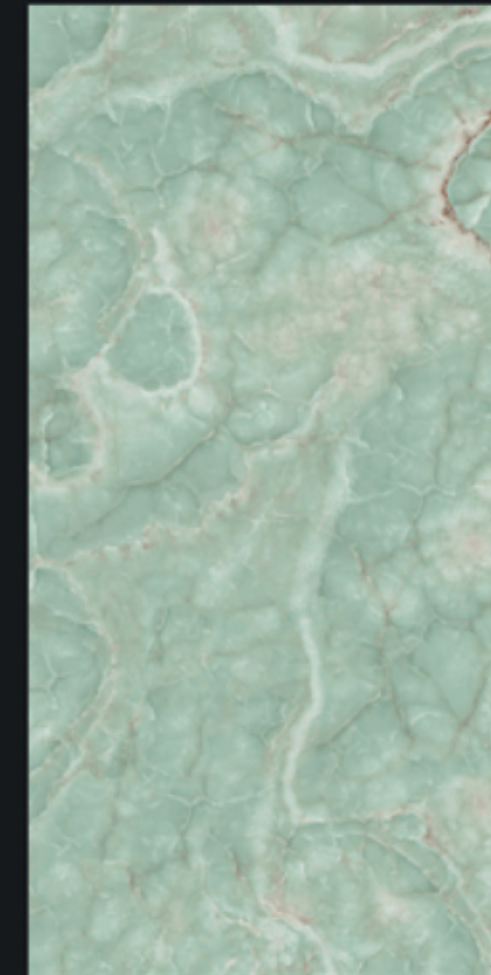

GLOSSY FINISH