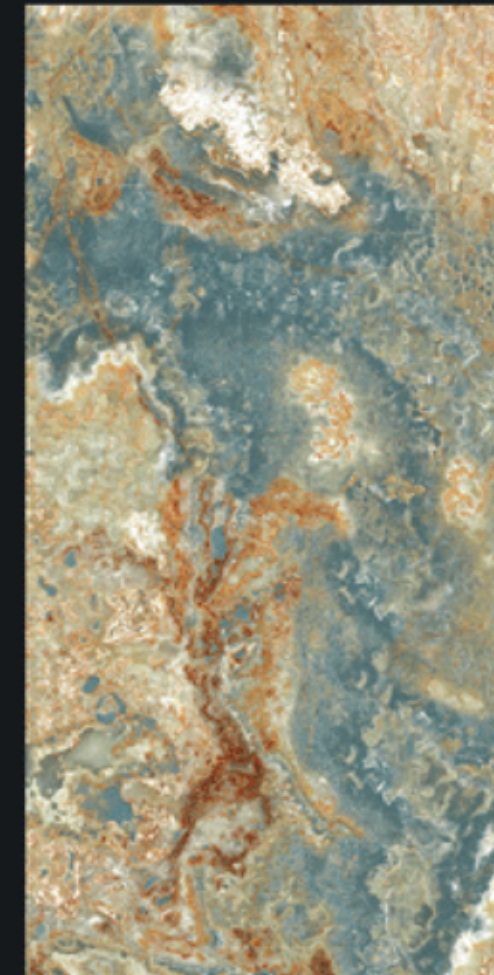

GLOSSY FINISH