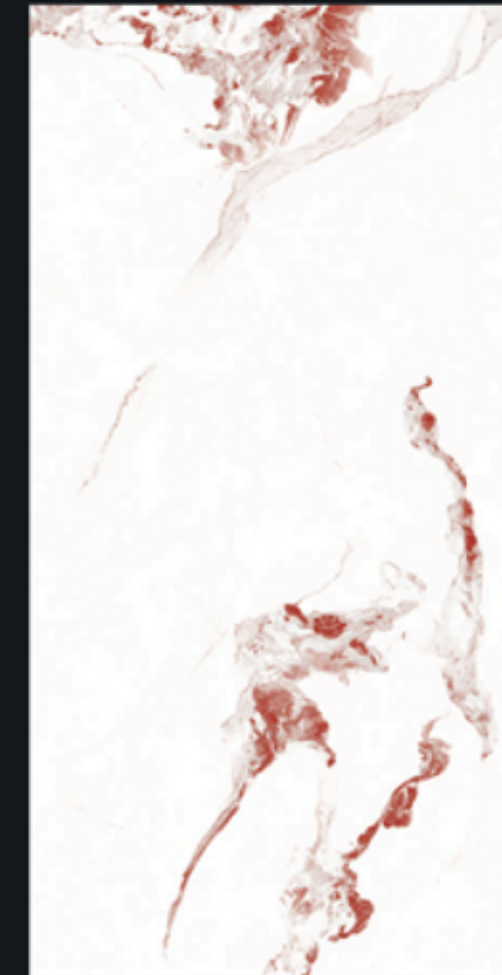

GLOSSY FINISH