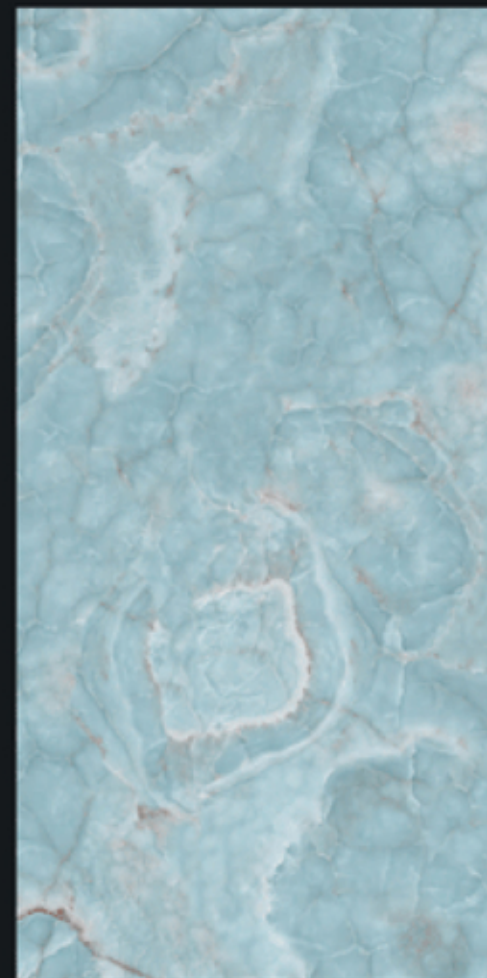

GLOSSY FINISH