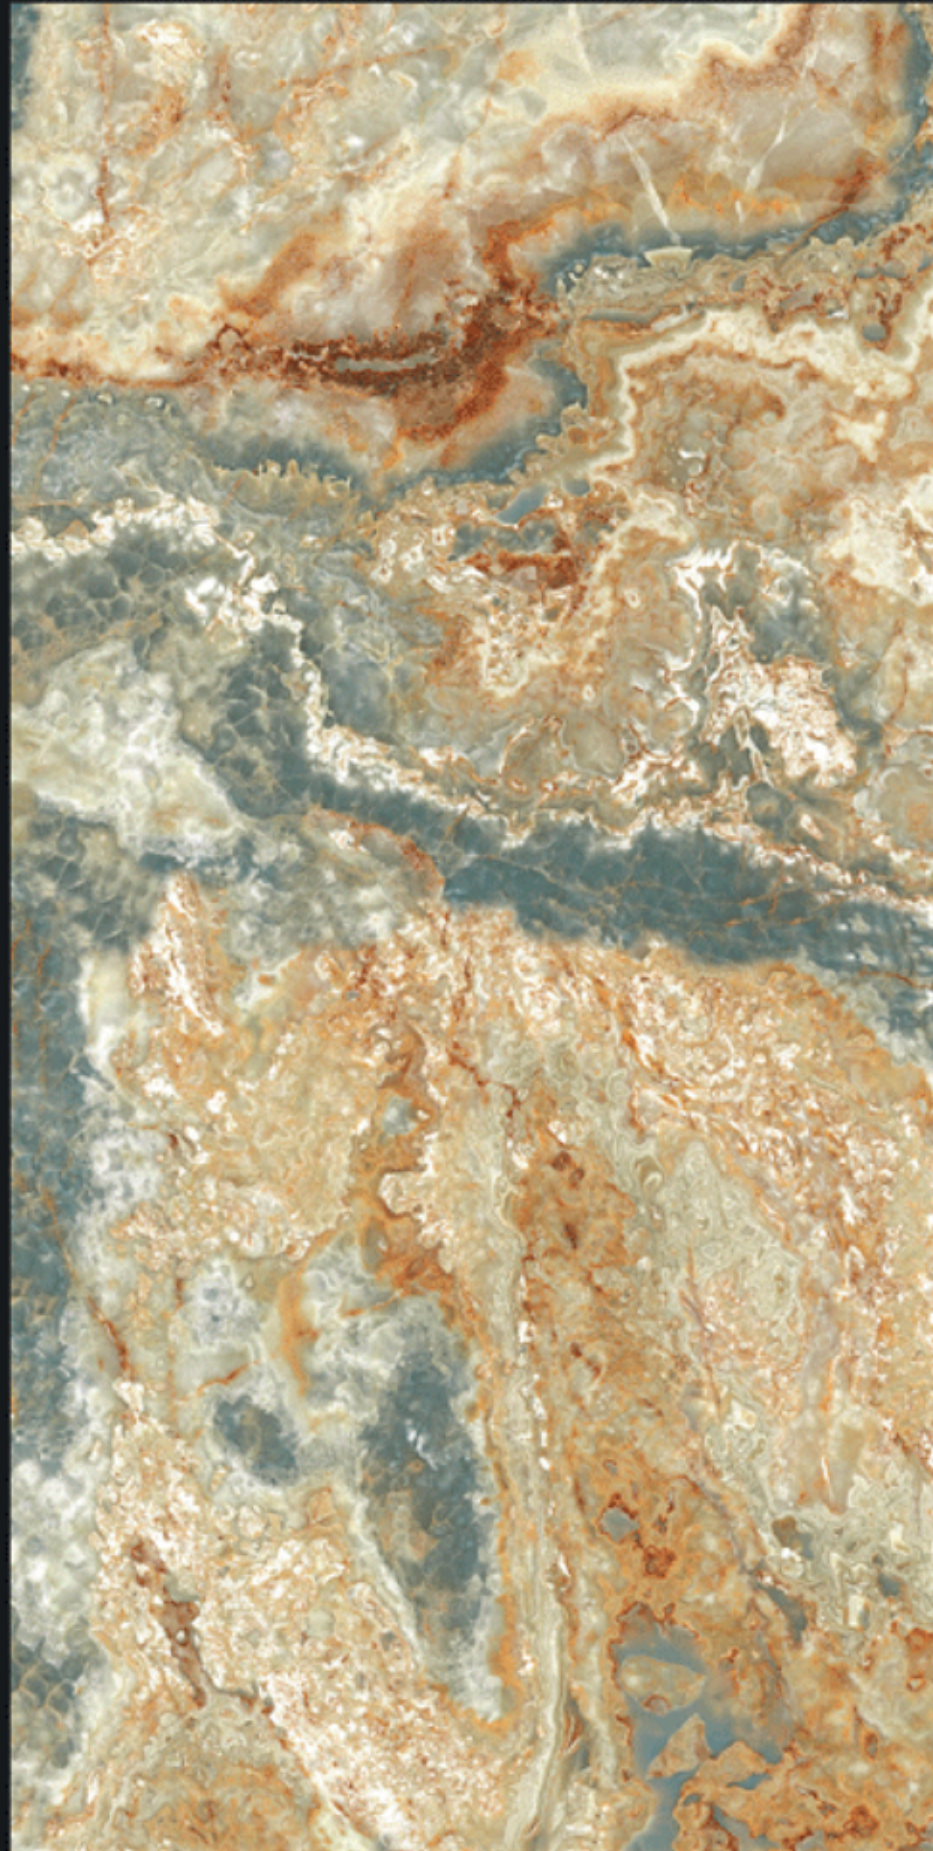

KOSMA
COLLECTION

800x1600mm

WIN-TEL
DIGITAL VITRIFIED TILES

ONYX ROYAL