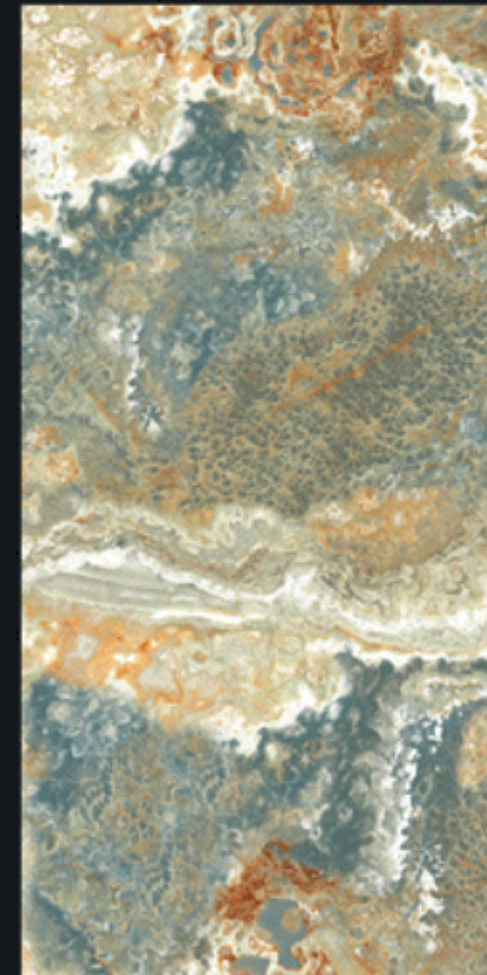

GLOSSY FINISH