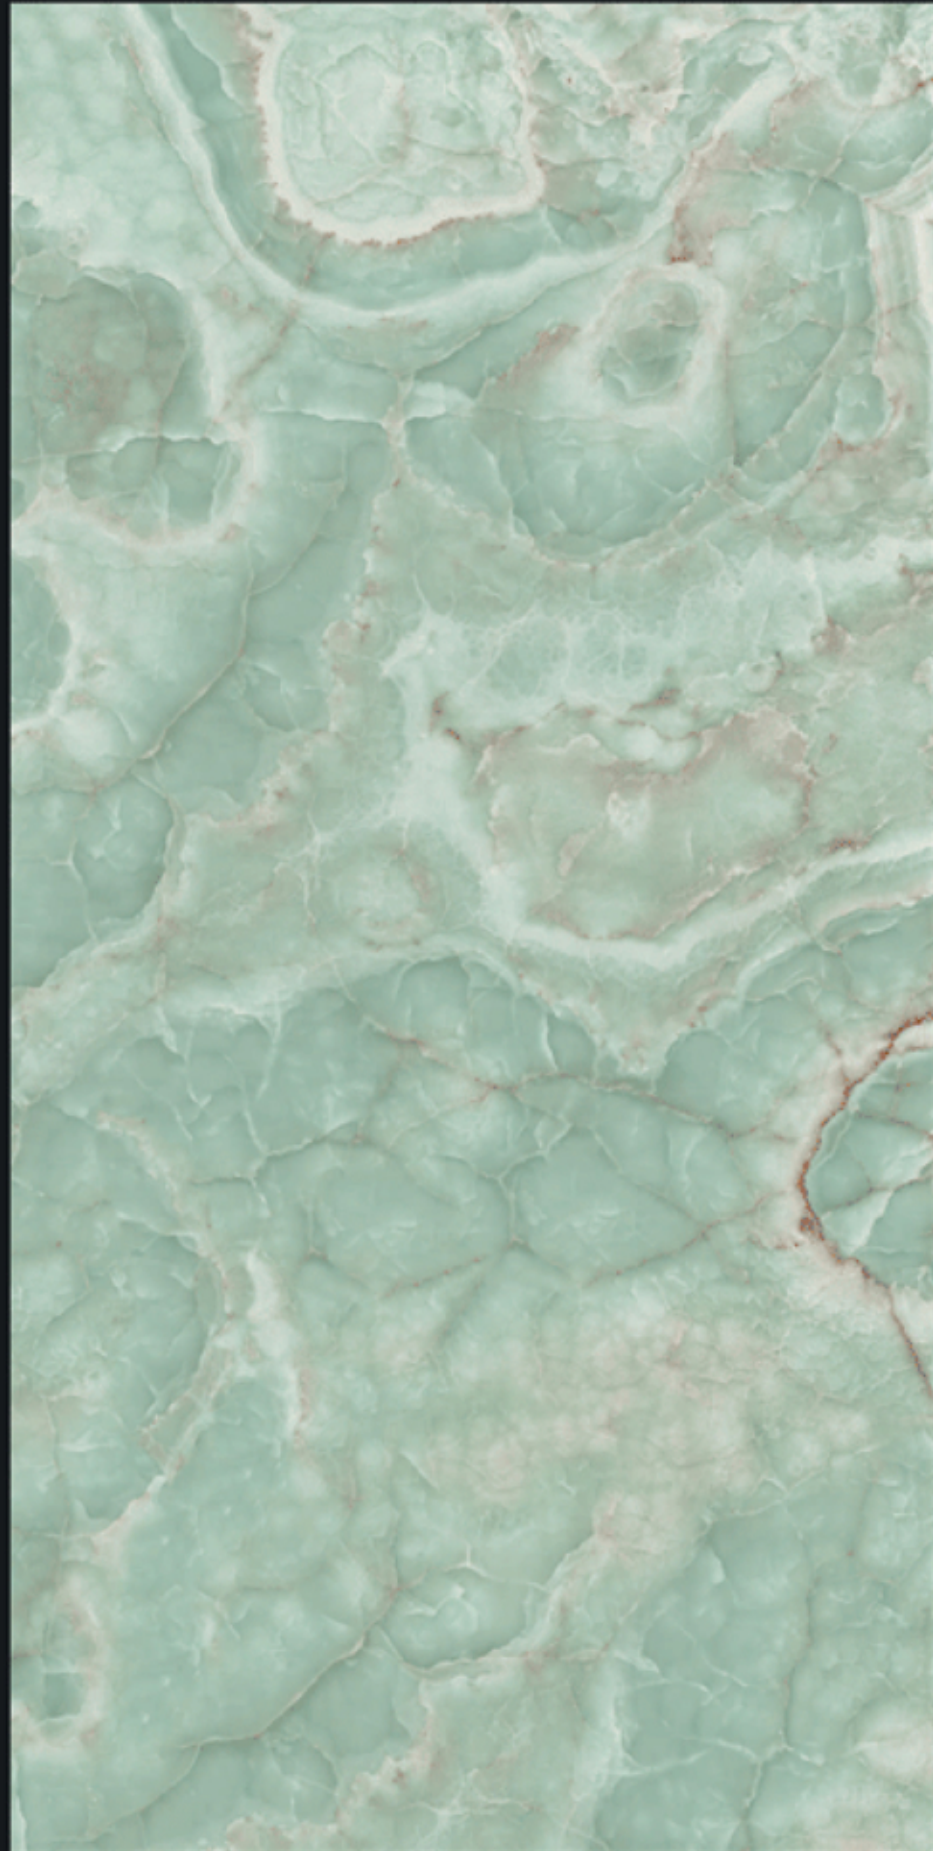

KOSMA
COLLECTION

800x1600mm

WIN-TEL
DIGITAL VITRIFIED TILES

SATELLITE ONYX