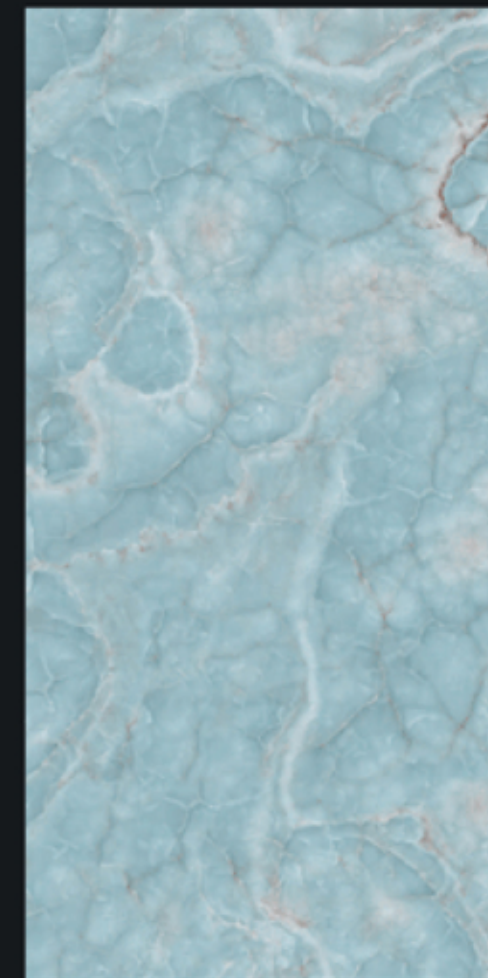

GLOSSY FINISH