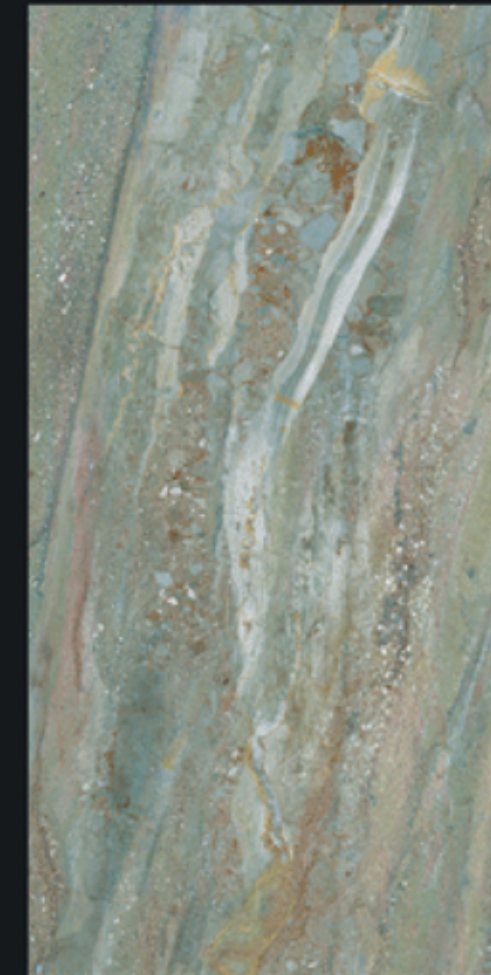

GLOSSY FINISH