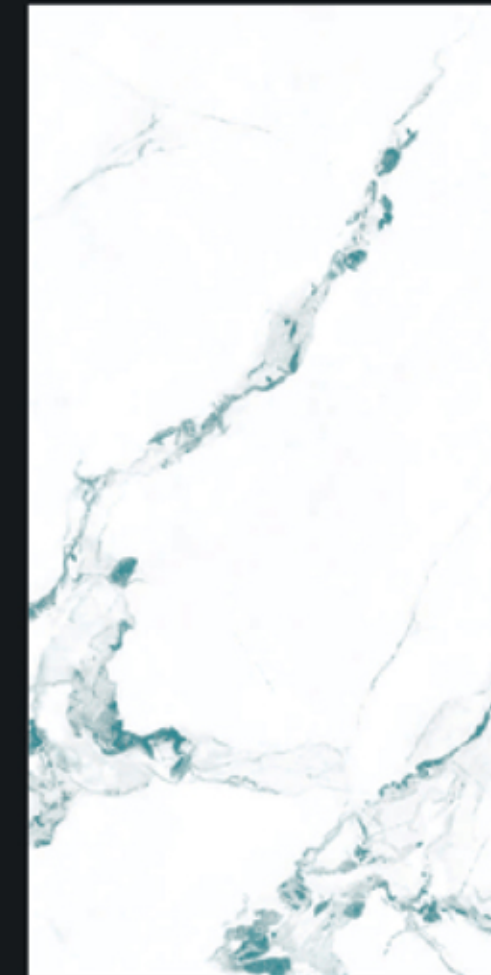

GLOSSY FINISH