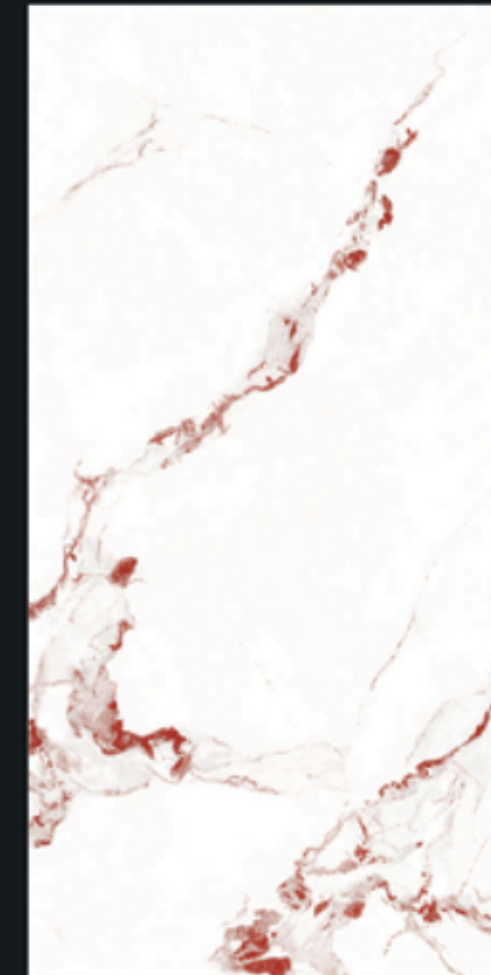

GLOSSY FINISH