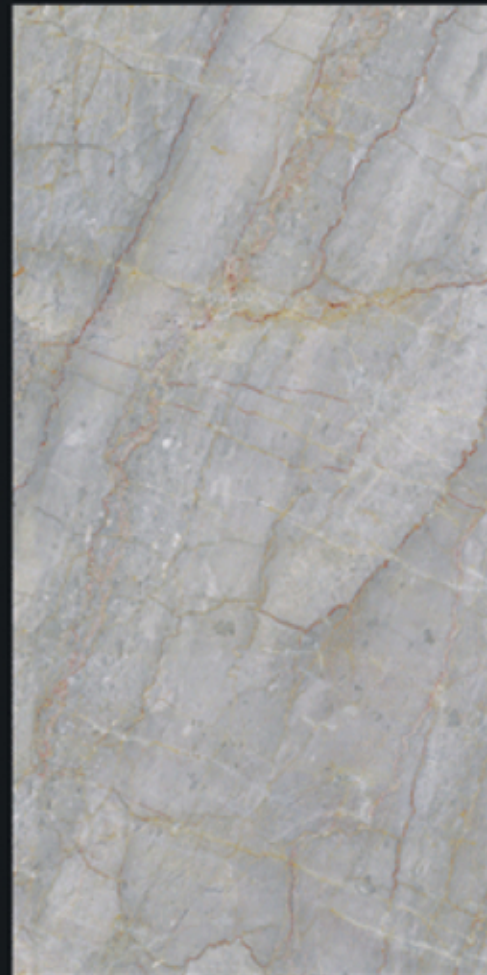

GLOSSY FINISH