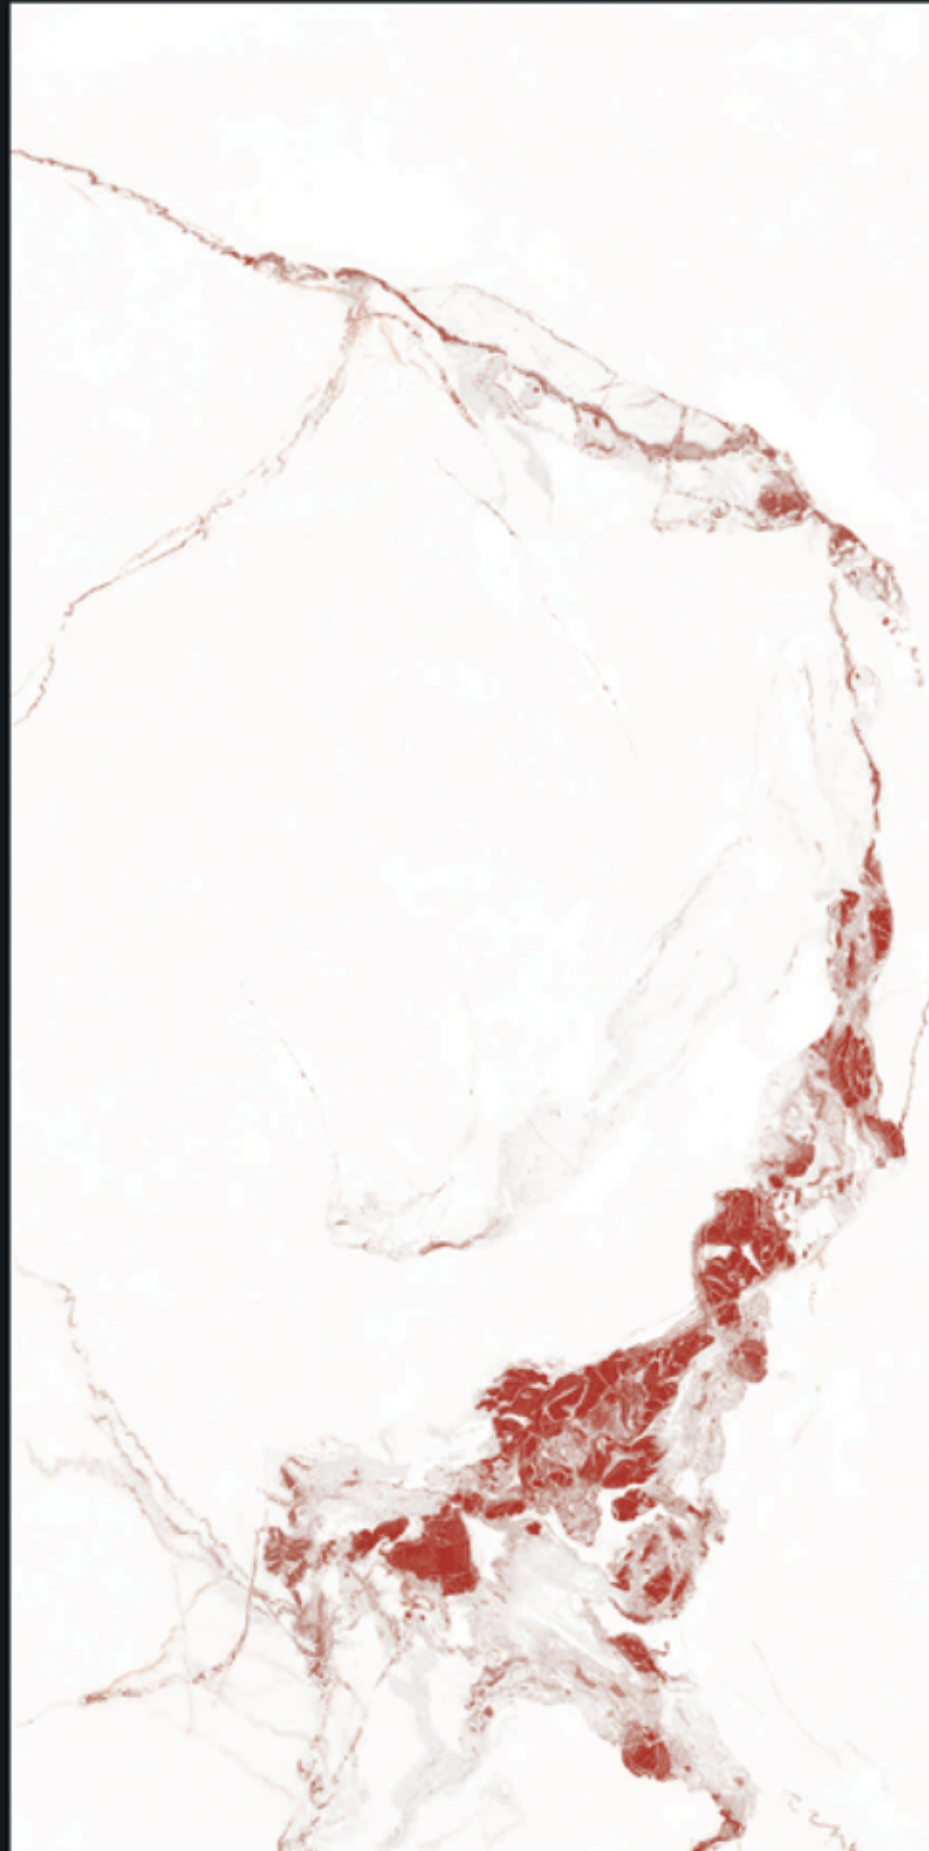

KOSMA
COLLECTION

800x1600mm

WIN-TEL
DIGITAL VITRIFIED TILES

VIOLA SCARLET