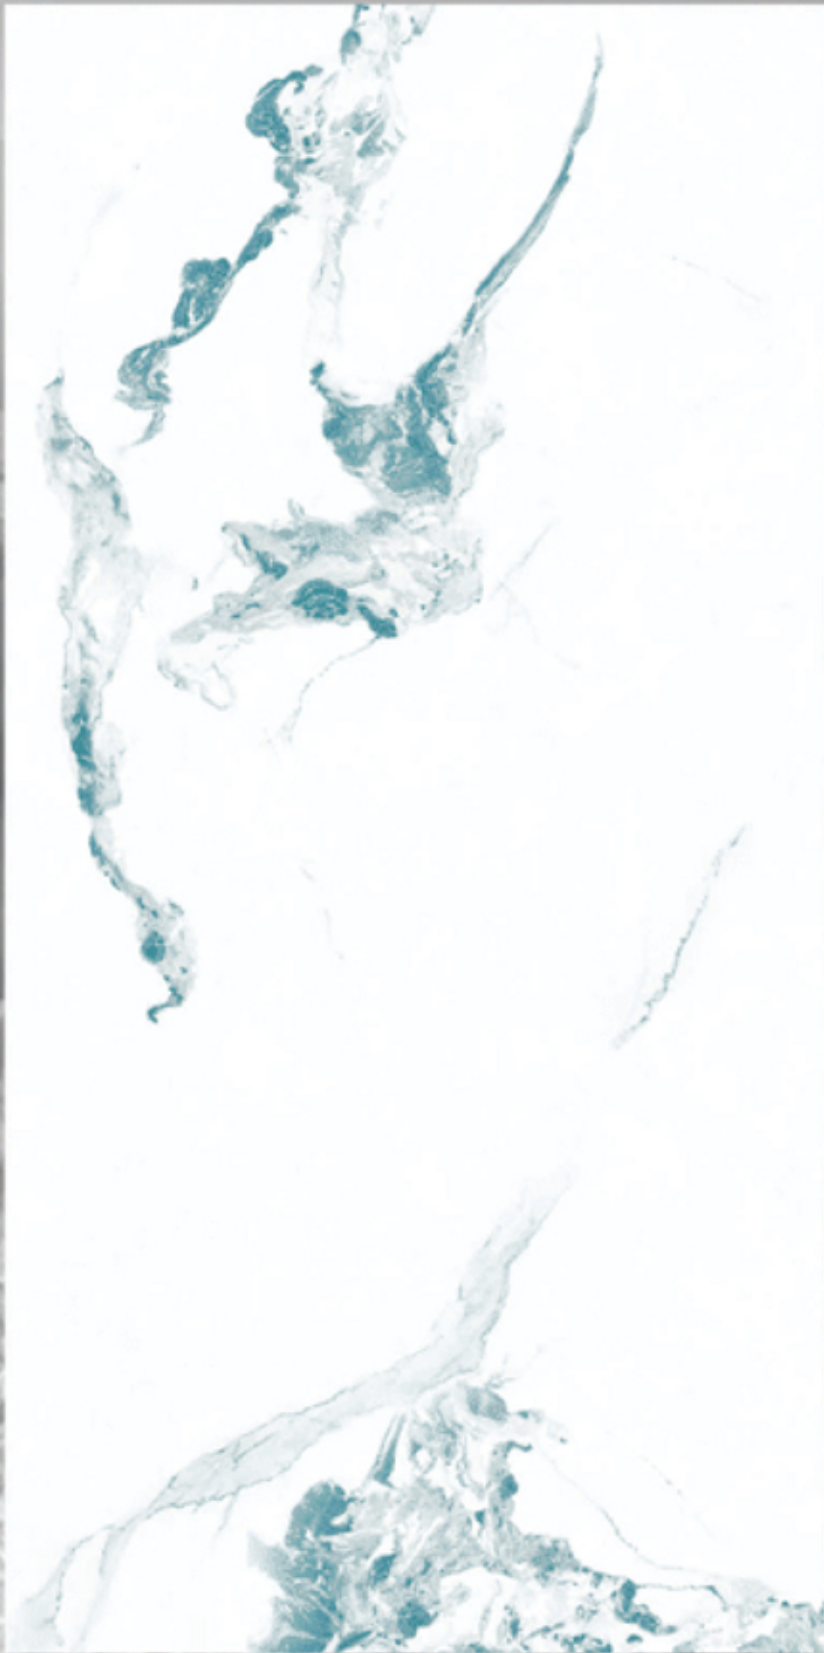

NATURAL BLEND OF TRADITION