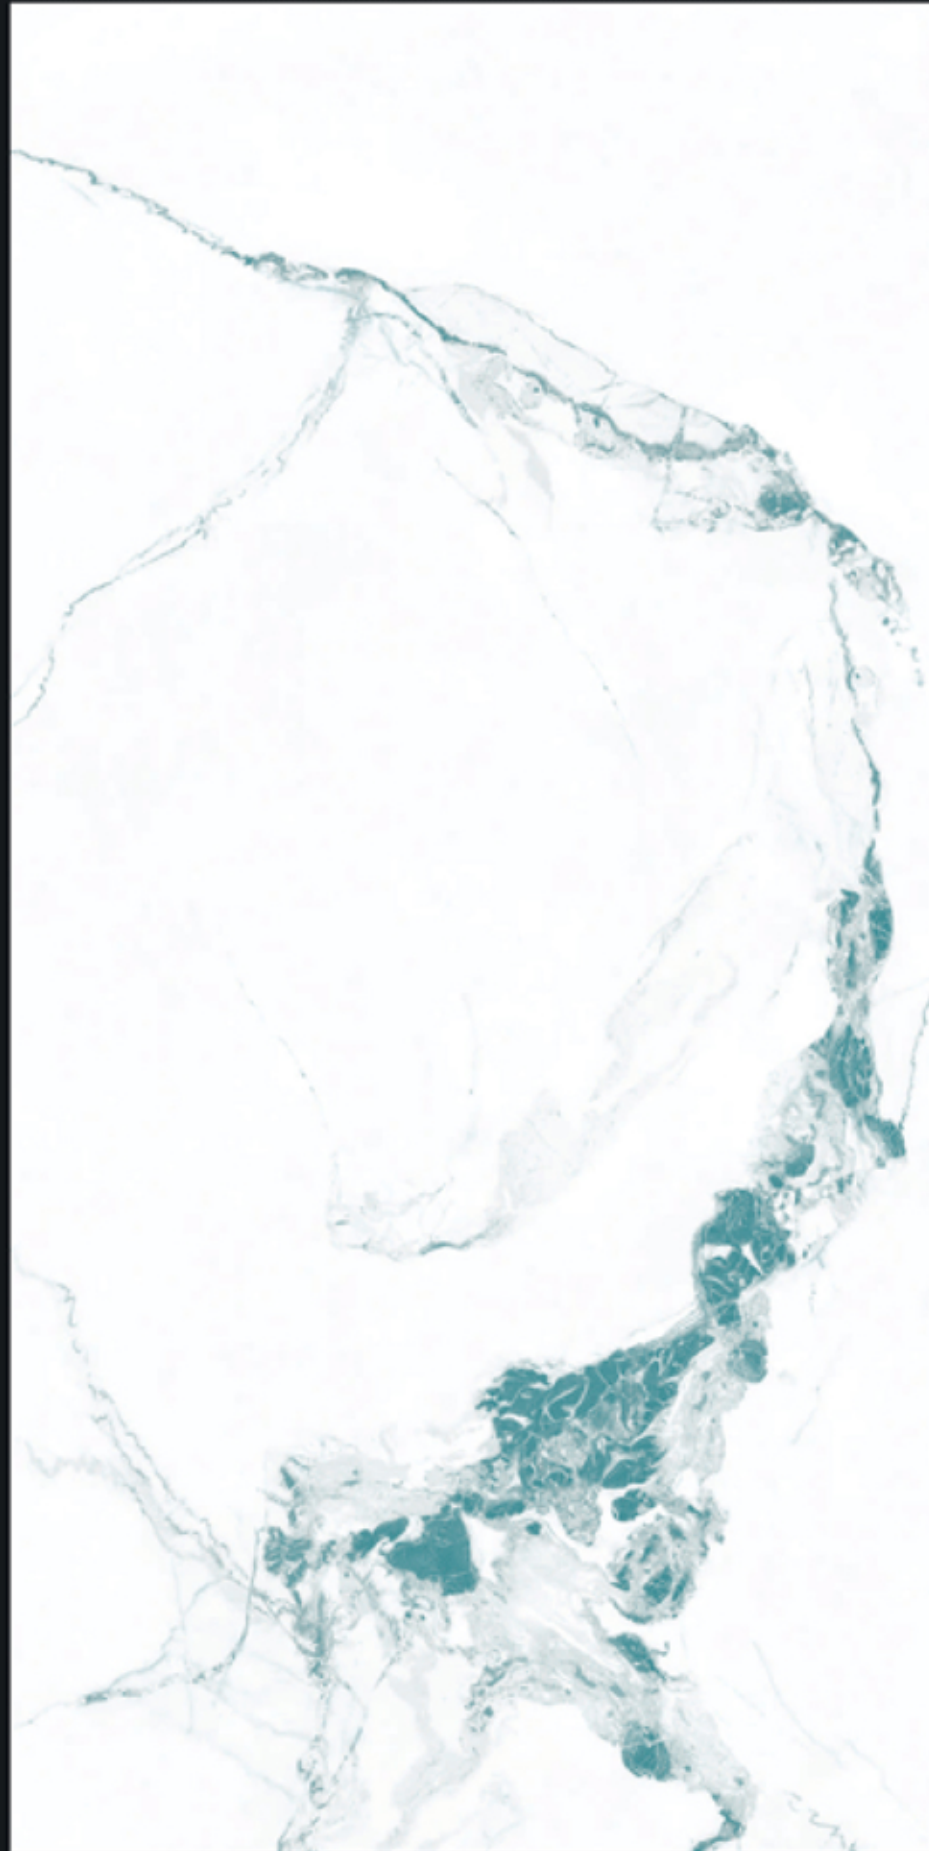

KOSMA
COLLECTION

800x1600mm

WIN-TEL
DIGITAL VITRIFIED TILES

VIOLA MERLIN