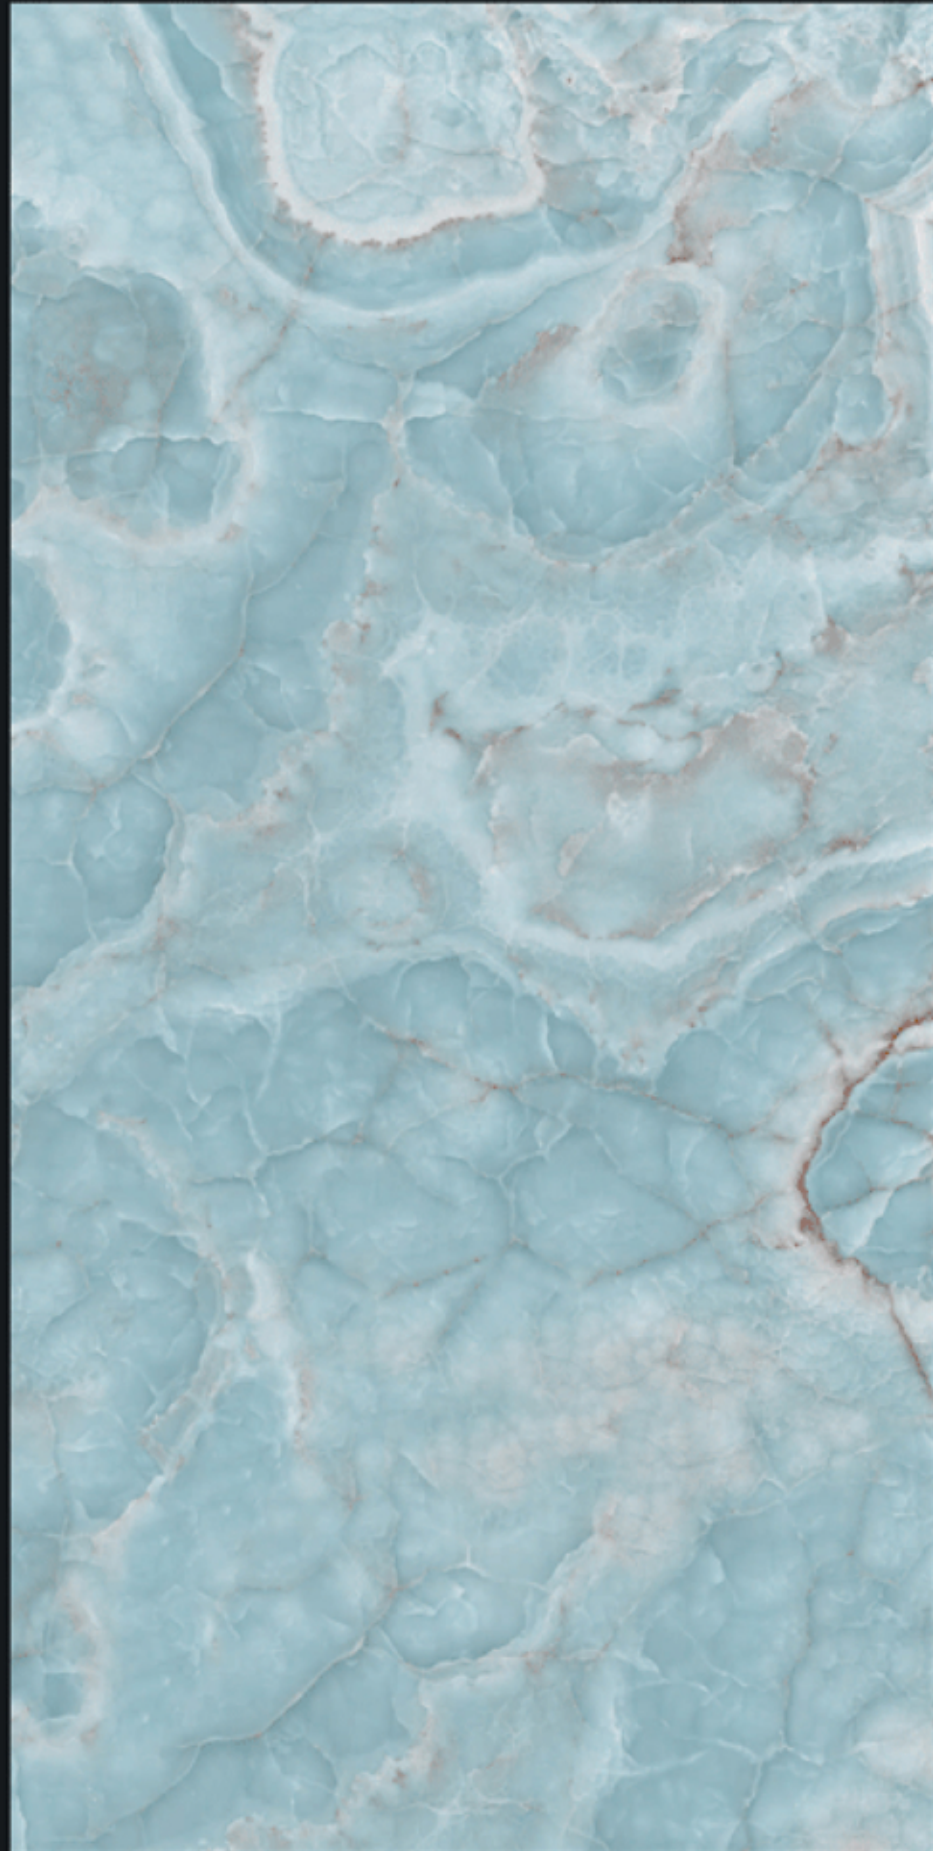

KOSMA
COLLECTION

800x1600mm

WIN-TEL
DIGITAL VITRIFIED TILES

CATALIST ONYX