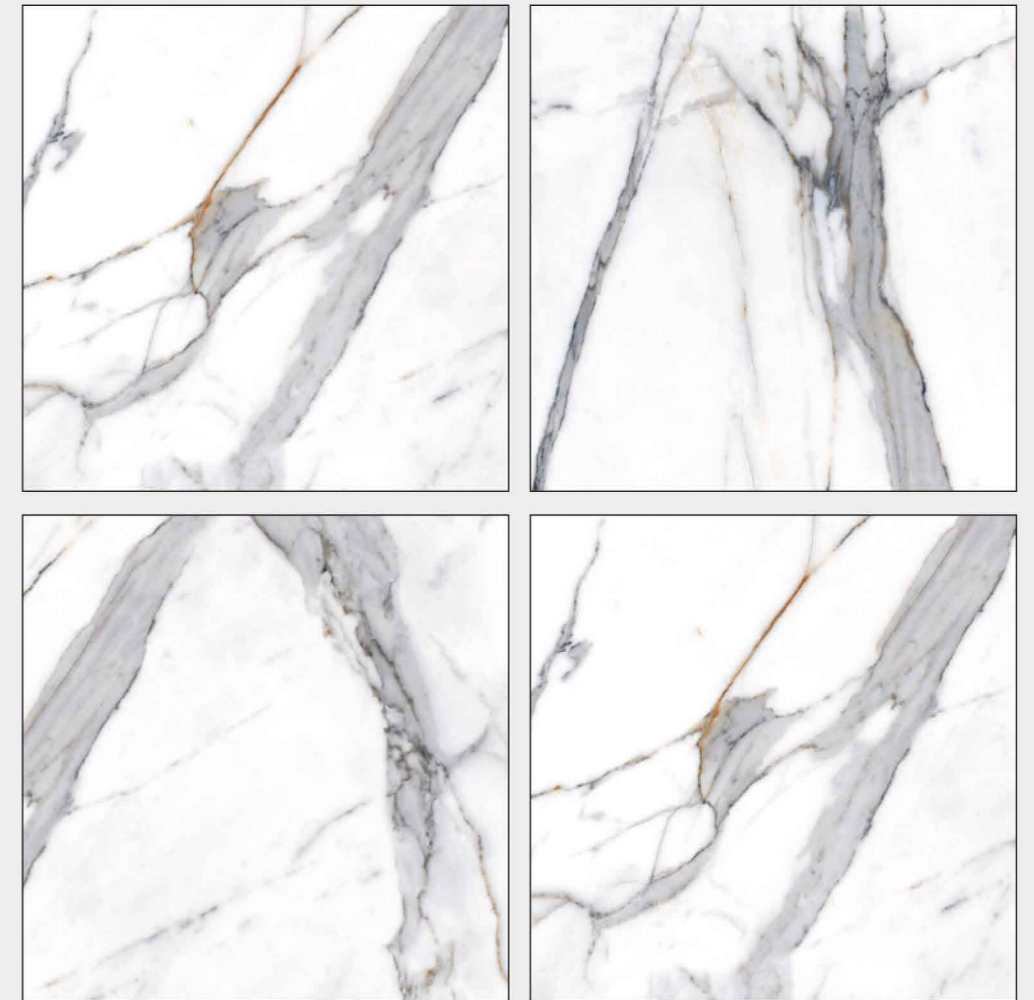

Model
STATUARIO METRIX

RANDOM : **06** | FINISH - **LIGHT POLISH**

1200x
1200MM

Model
STATUARIO ROMAT

RANDOM : **05** | FINISH - **LIGHT POLISH**

1200x
1200MM

Model
STATUARIO SODA

RANDOM : **03** | FINISH - **LIGHT POLISH**