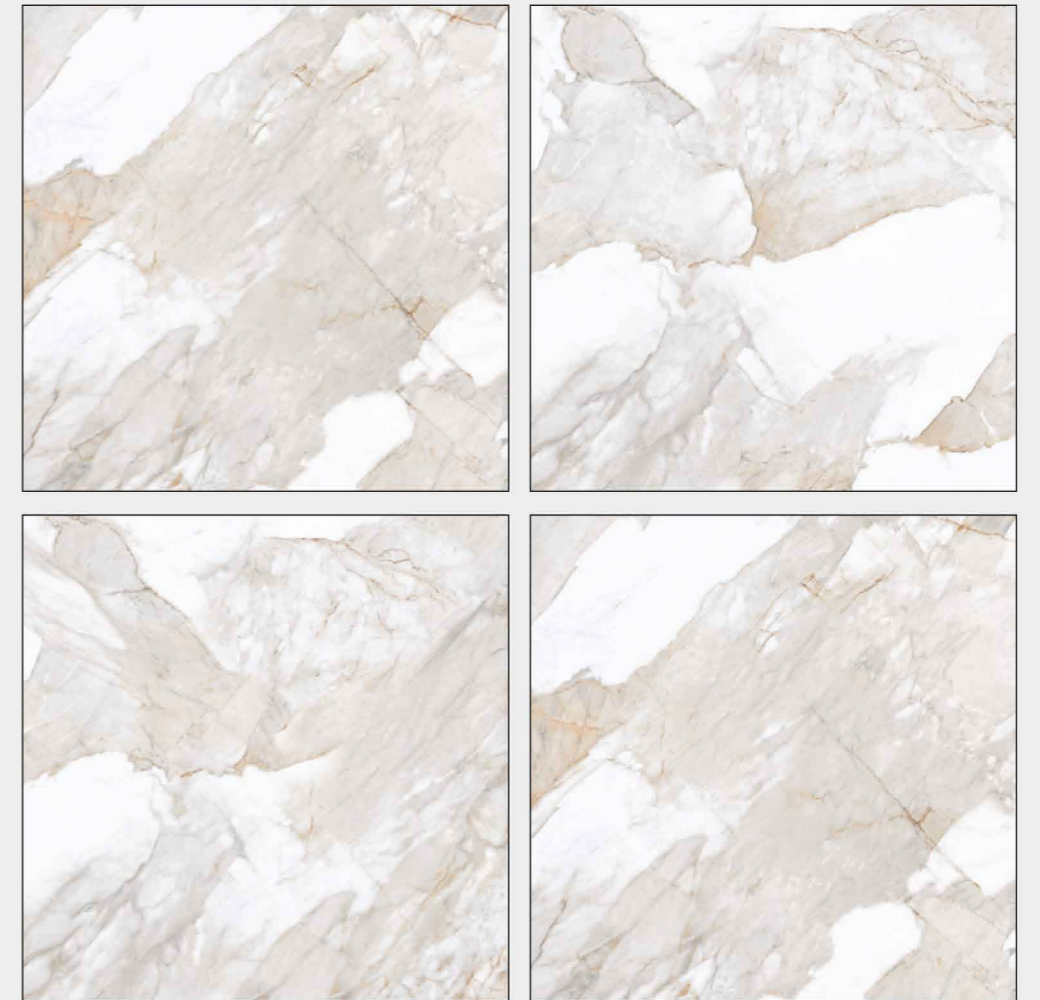

RANDOM : **03** | FINISH - **LIGHT POLISH**

1200x
1200MM

Model
STATUARIO FANTASIA

RANDOM : **03** | FINISH - **LIGHT POLISH**

1200x
1200MM

Model
STATUARIO KIRUNA

RANDOM : **03** | FINISH - **LIGHT POLISH**

1200x
1200MM