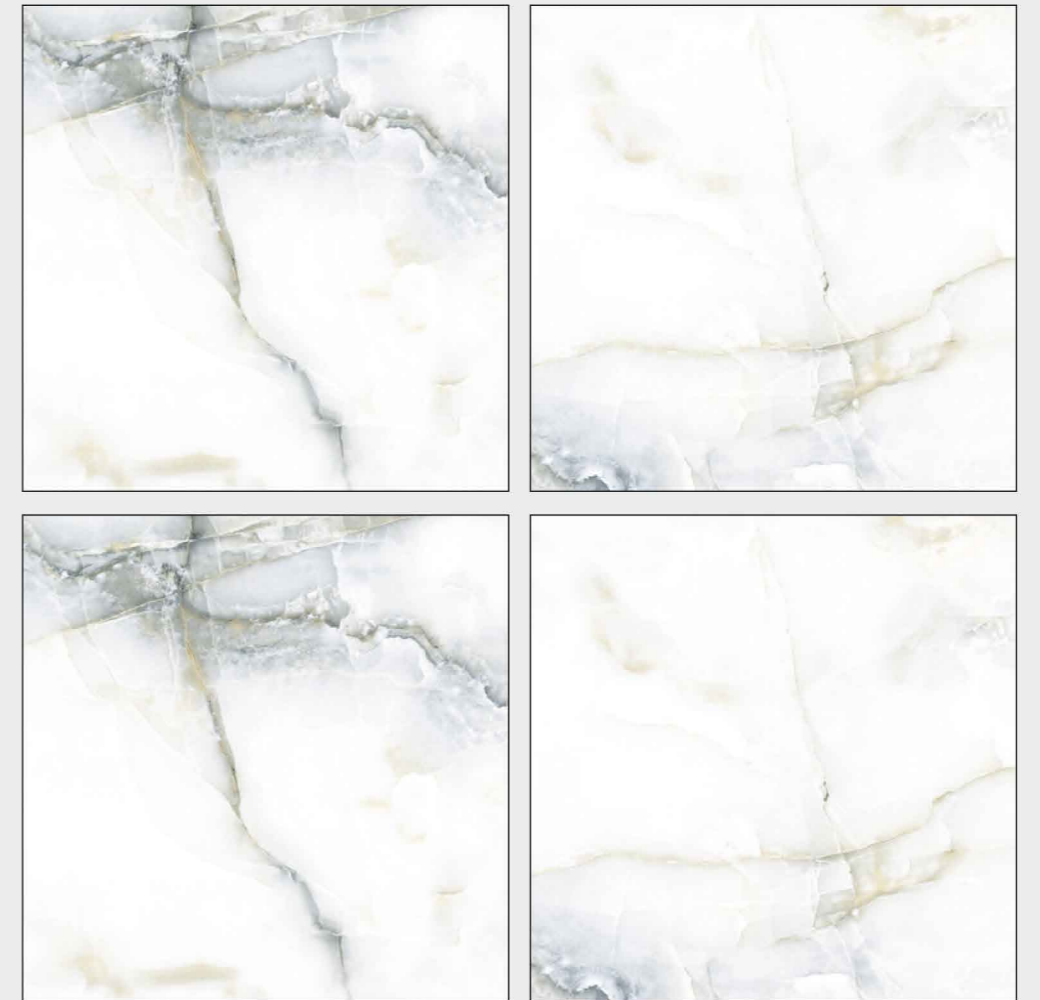

Model
ANTISKY GREEN

RANDOM : **02** | FINISH - **LIGHT POLISH**

1200x
1200MM