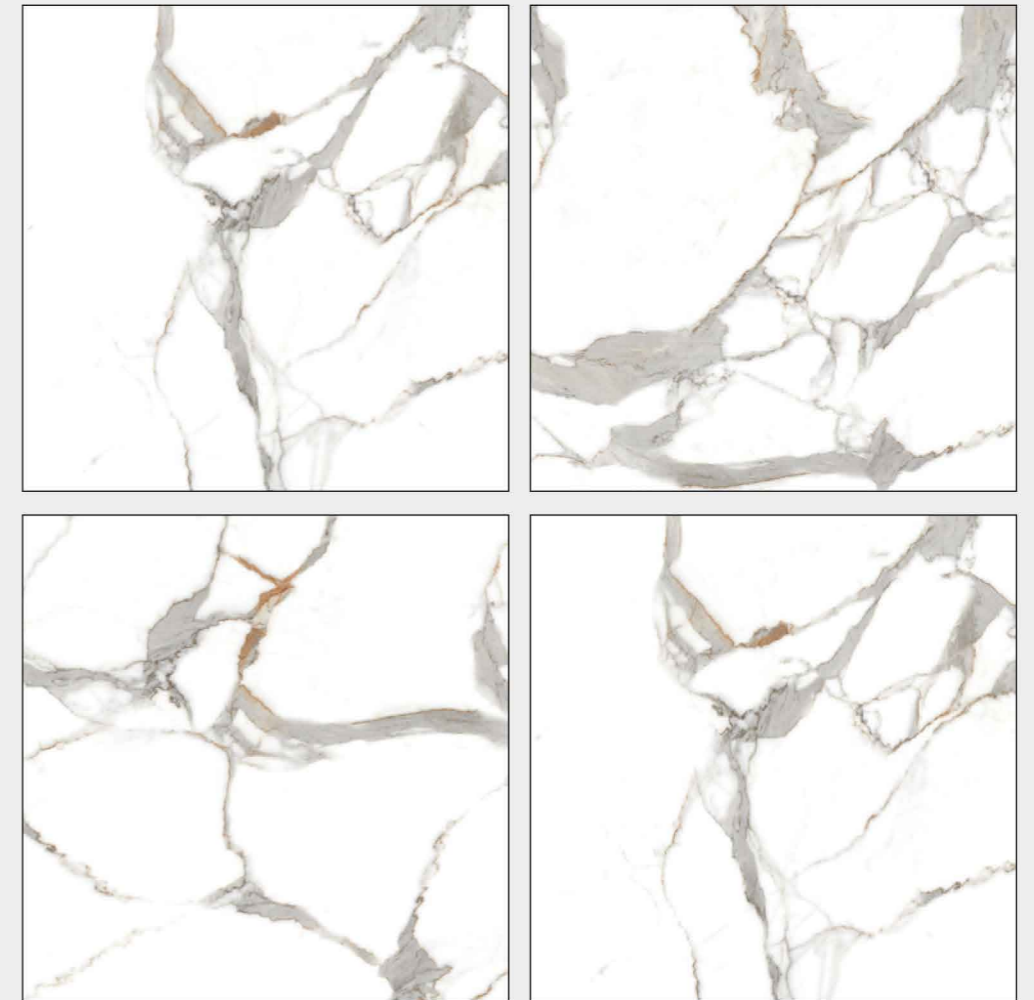

Model
DYNAMIC BEIGE

RANDOM : **03** | FINISH - **LIGHT POLISH**

1200x
1200MM

Model
ENSENADA CREMA

RANDOM : **03** | FINISH - **LIGHT POLISH**

1200x
1200MM

Model
EXOTIC WHITE

RANDOM : **03** | FINISH - **LIGHT POLISH**