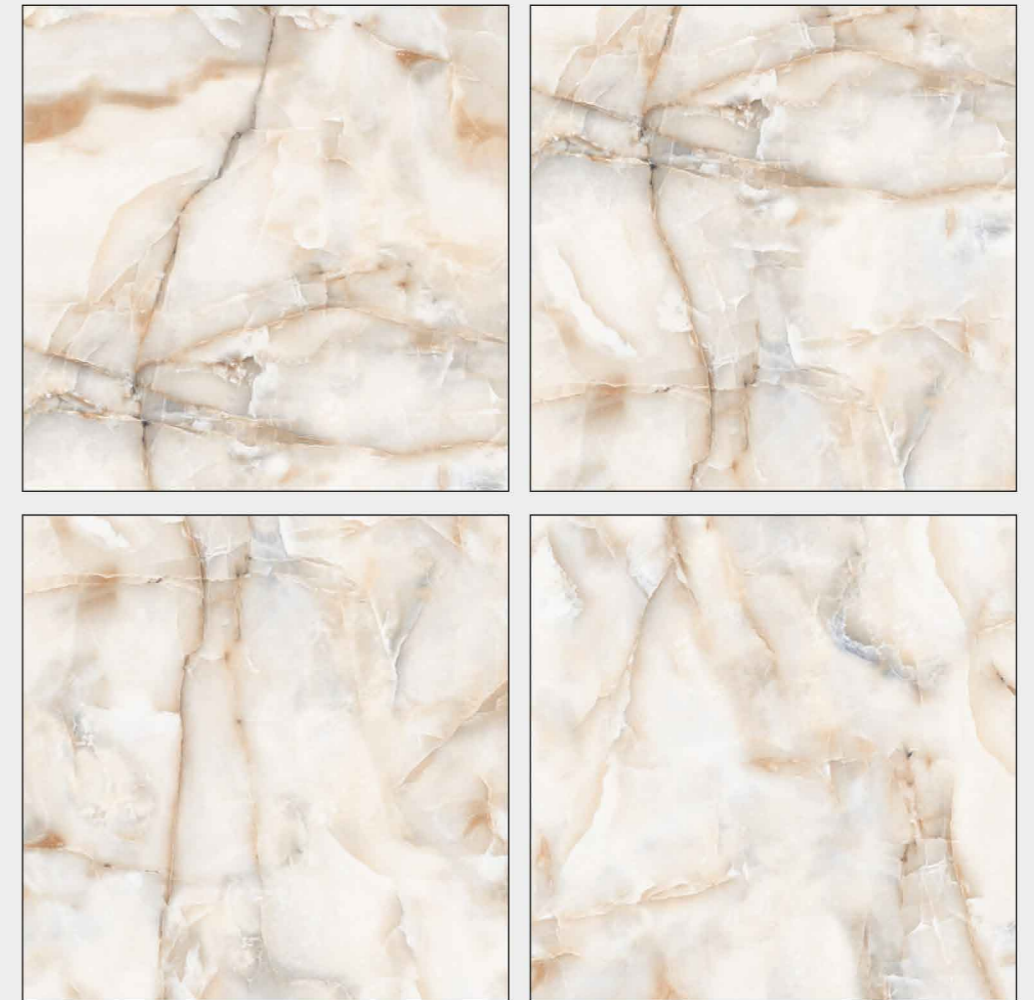

Model

PREMIUM ONYX BROWN

RANDOM : **04**

FINISH - **LIGHT POLISH**

1200x
1200MM