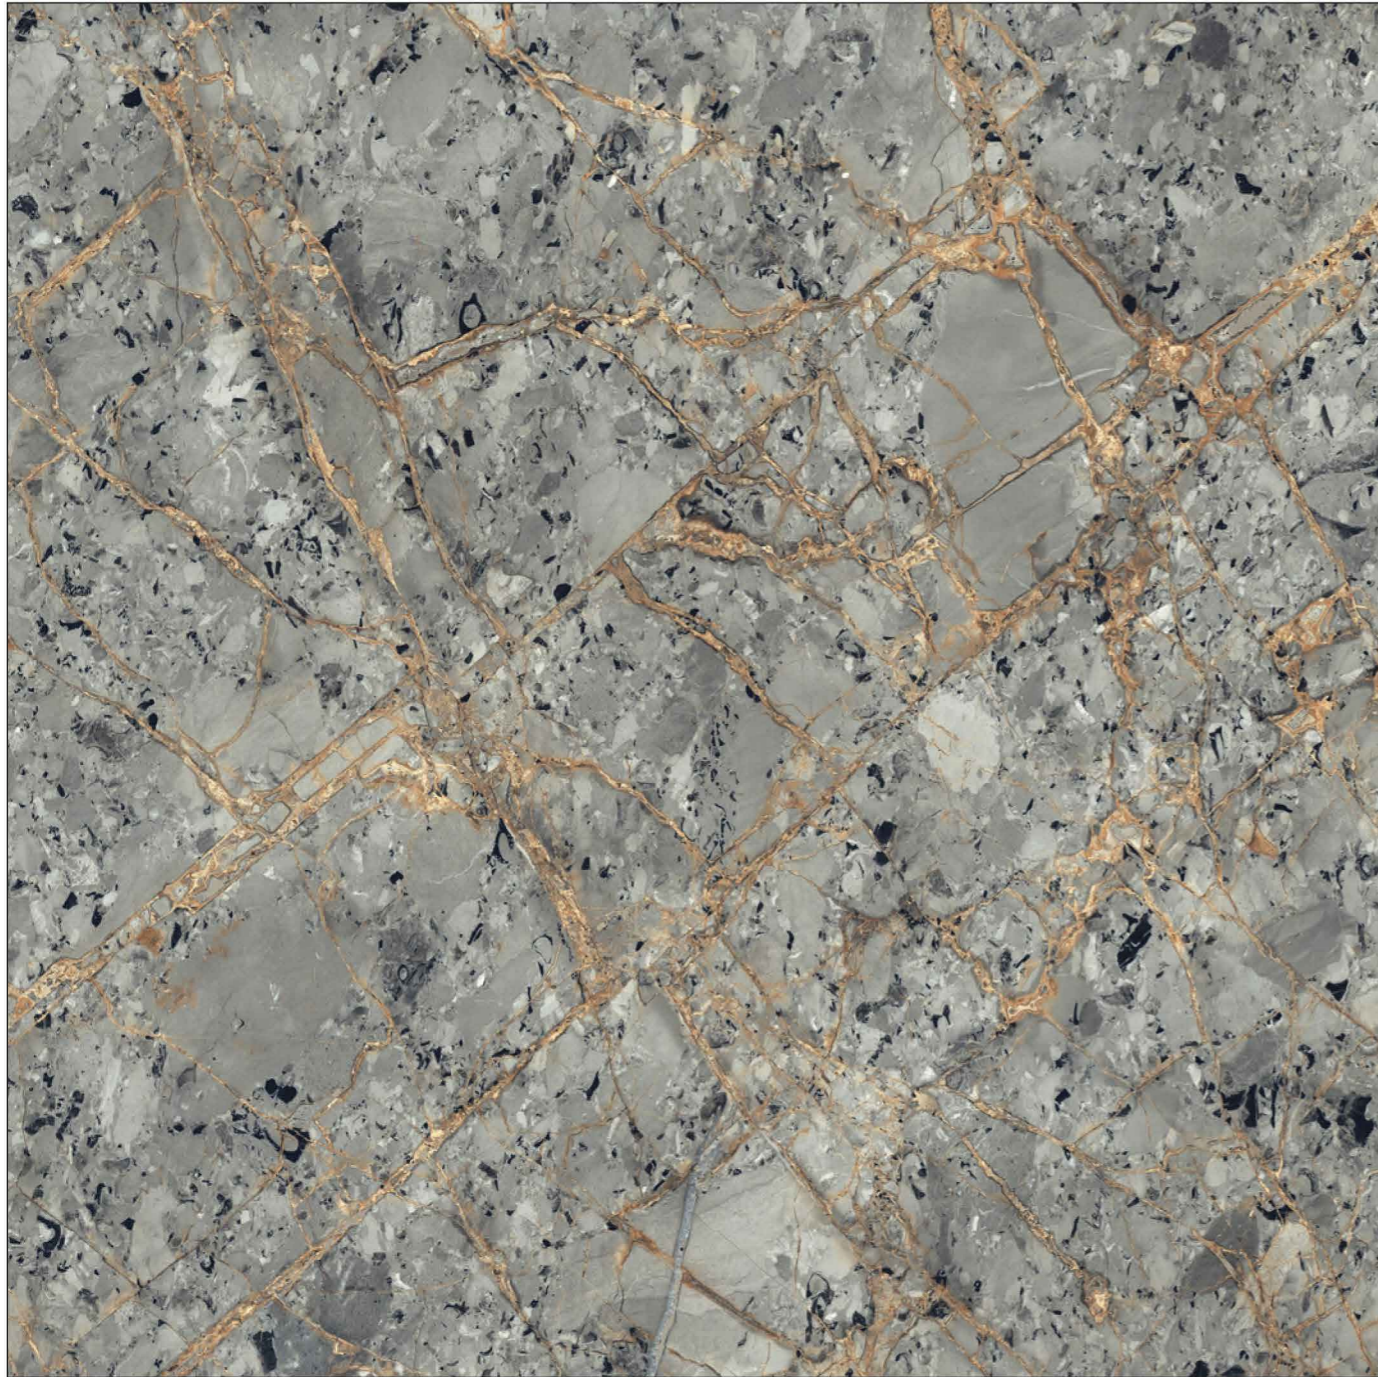

1200x
1200MM

Model
LEROX WHITE

RANDOM : **04** | FINISH - **LIGHT POLISH**

1200x
1200MM

Model
LUMINA BROWN

RANDOM : **03** | FINISH - **LIGHT POLISH**

1200x
1200MM

Model
LUMINAX NATURAL