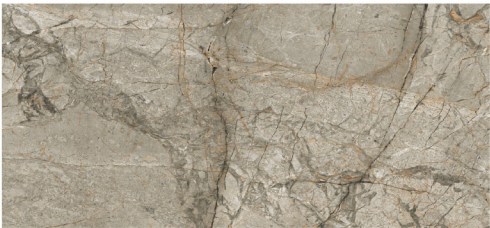

VALLEY NATURAL

600 X 1200 MM
MATT CARVING