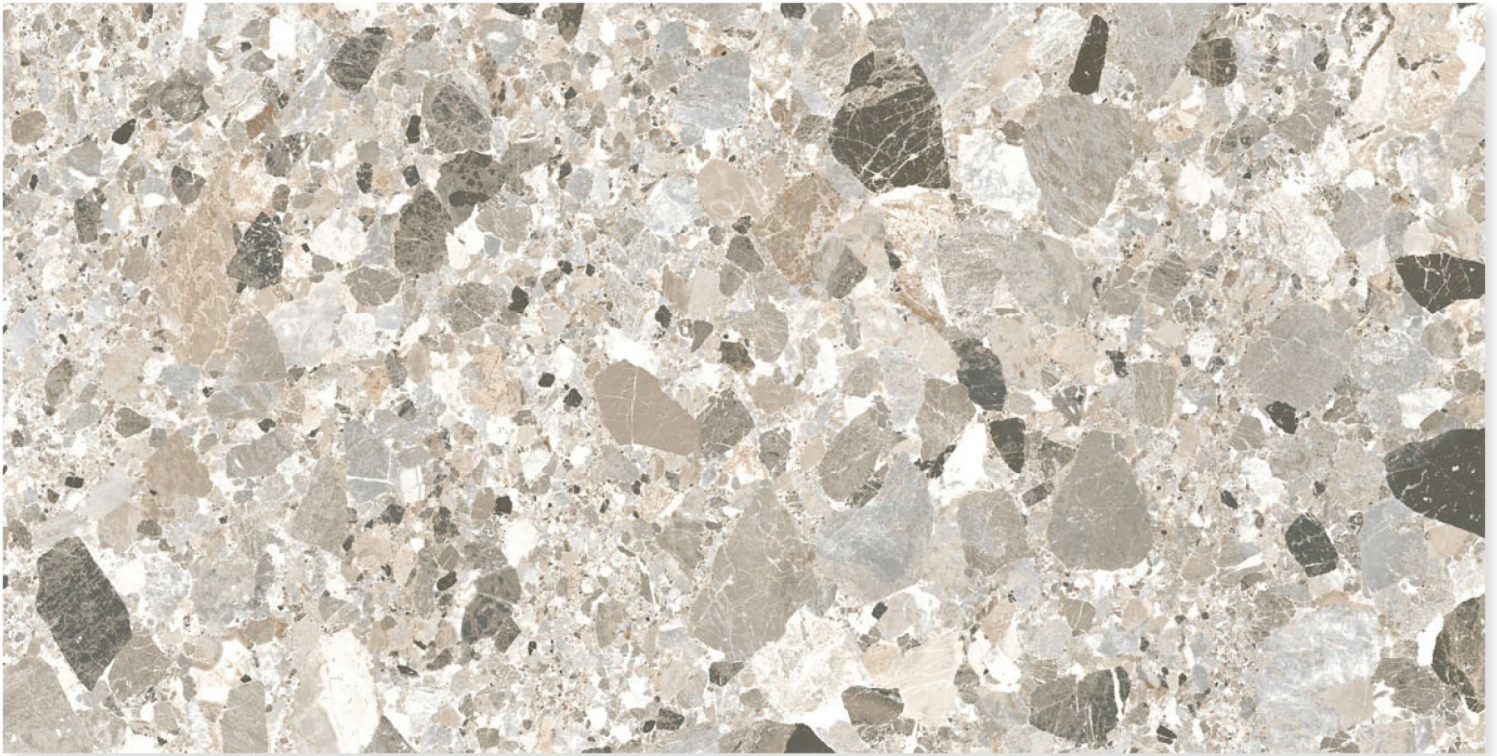

600 X 1200 MM
MATT CARVING

STIC BEIGE

600 X 1200 MM
MATT CARVING

STIC WHITE

600 X 1200 MM
MATT CARVING

STONE

600 X 1200 MM
MATT CARVING

TAWNY GREY