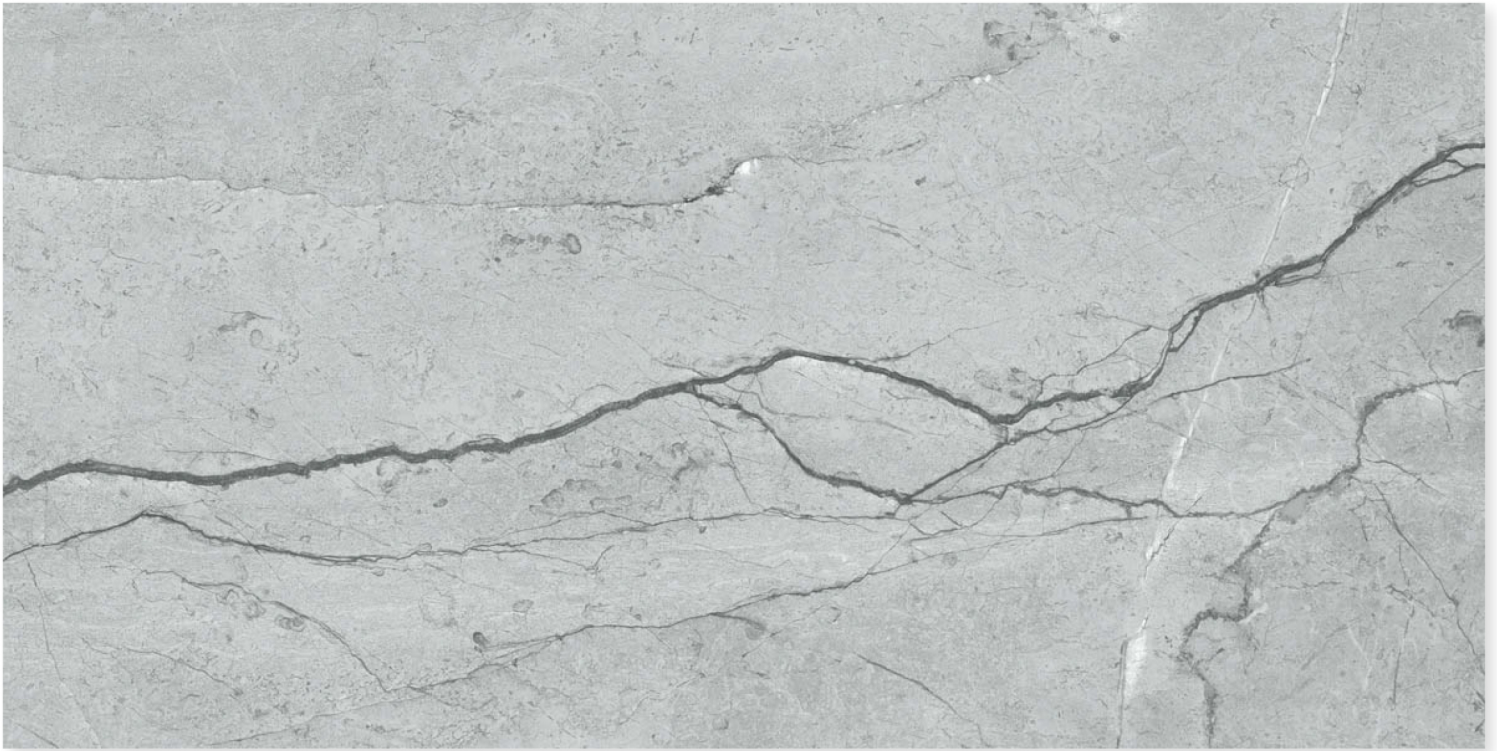

600 X 1200 MM
MATT CARVING

STIC BEIGE

600 X 1200 MM
MATT CARVING

STIC WHITE

600 X 1200 MM
MATT CARVING

STONE

600 X 1200 MM
MATT CARVING

TAWNY GREY