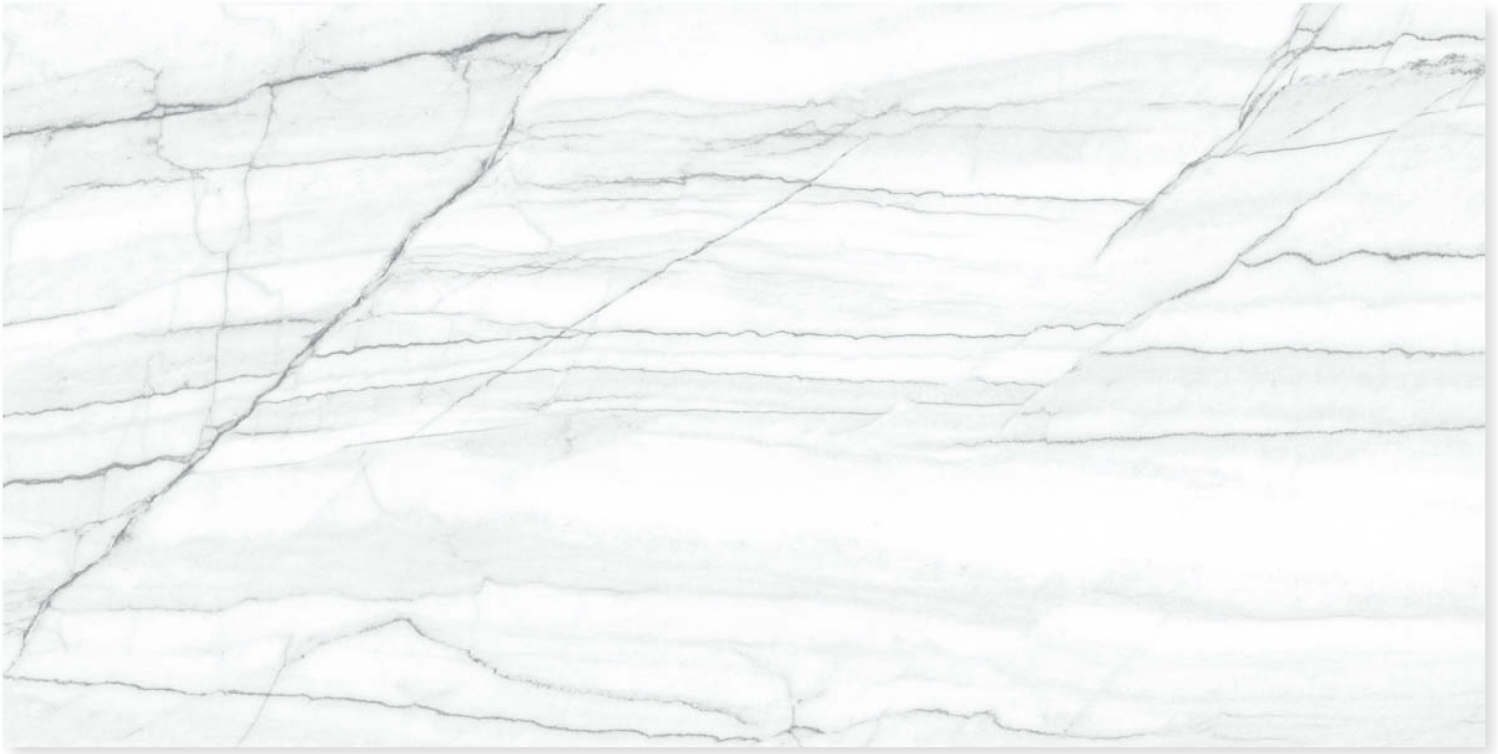

600 X 1200 MM
MATT CARVING

VALLEY NATURAL

600 X 1200 MM
MATT CARVING

VEINED CARARRA

600 X 1200 MM
MATT CARVING

VINTO BAIGE

600 X 1200 MM
MATT CARVING

ZING PING WHITE