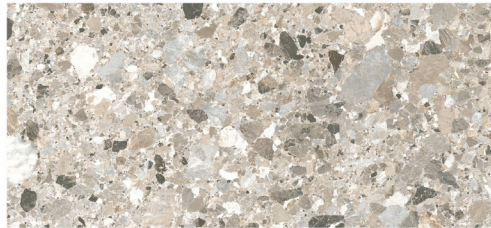

600 X 1200 MM
MATT CARVING

STIC BEIGE

600 X 1200 MM
MATT CARVING

STIC WHITE

600 X 1200 MM
MATT CARVING

STONE

600 X 1200 MM
MATT CARVING

TAWNY GREY