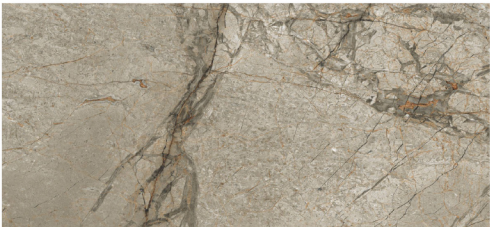

VALLEY NATURAL

600 X 1200 MM
MATT CARVING