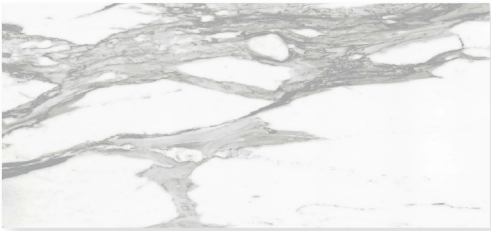

600 X 1200 MM
MATT CARVING

ECLIPSE GOLDEN

600 X 1200 MM
MATT CARVING

ECLIPSE GREY

600 X 1200 MM
MATT CARVING

ECO GREY

600 X 1200 MM
MATT CARVING

GREMBER WHITE