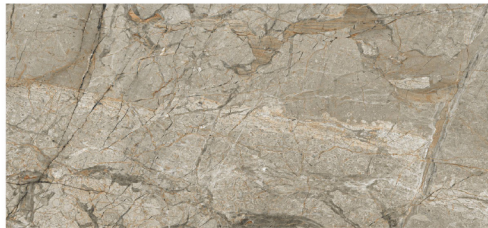

VALLEY NATURAL

600 X 1200 MM
MATT CARVING