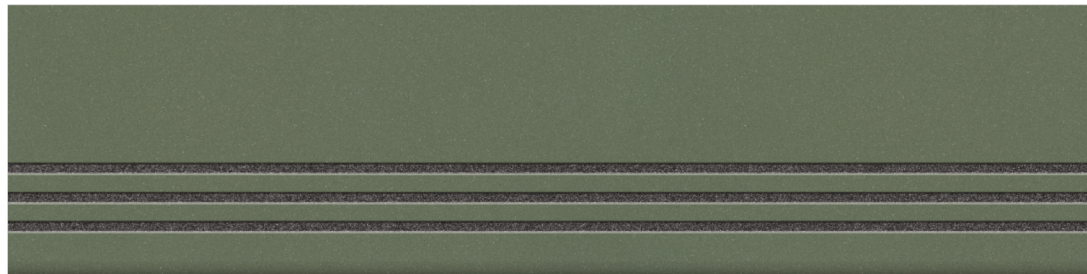

Forest Matt

ZERO
MAINTENANCE

LOW WATER
ABSORPTION

IMPACT
RESISTANCE

HIGH
STRENGTH