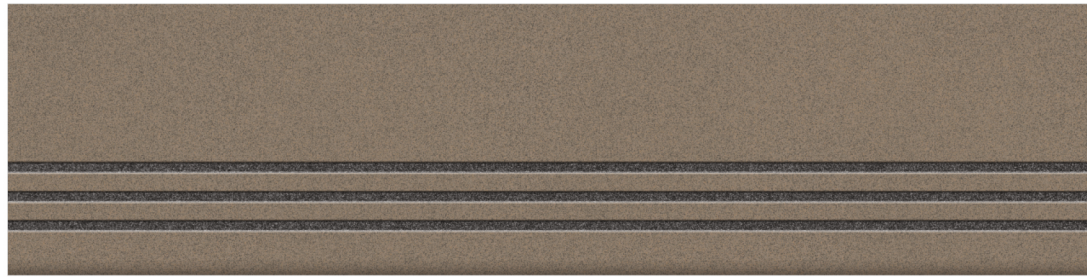

Mushroom Matt

ZERO
MAINTENANCE

LOW WATER
ABSORPTION

IMPACT
RESISTANCE

HIGH
STRENGTH