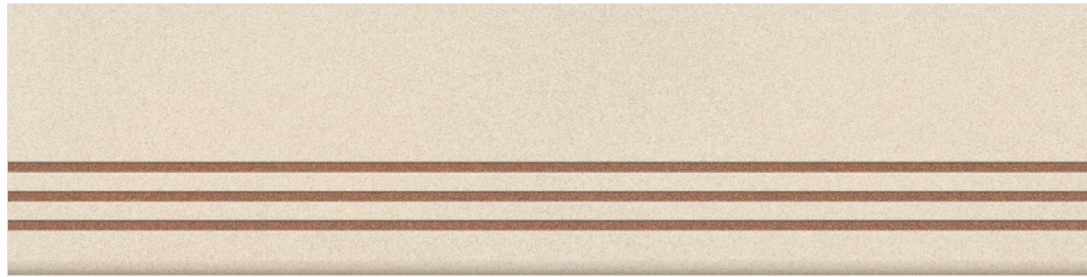

Apricot Matt

ZERO
MAINTENANCE

LOW WATER
ABSORPTION

IMPACT
RESISTANCE

HIGH
STRENGTH