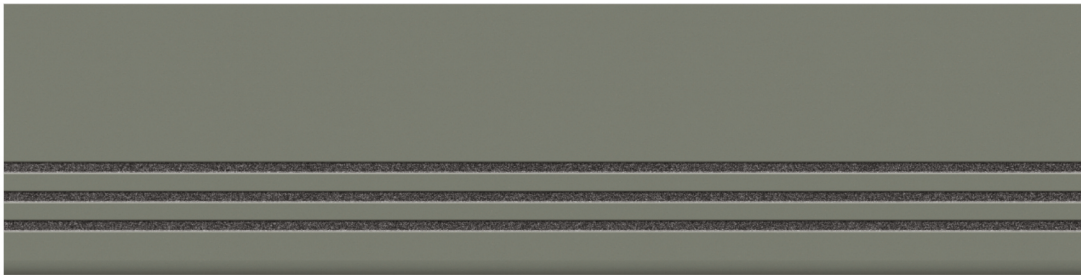

ZERO
MAINTENANCE

LOW WATER
ABSORPTION

IMPACT
RESISTANCE

HIGH
STRENGTH

300x1200mm

Olive Polished

Olive Matt

ZERO MAINTENANCE