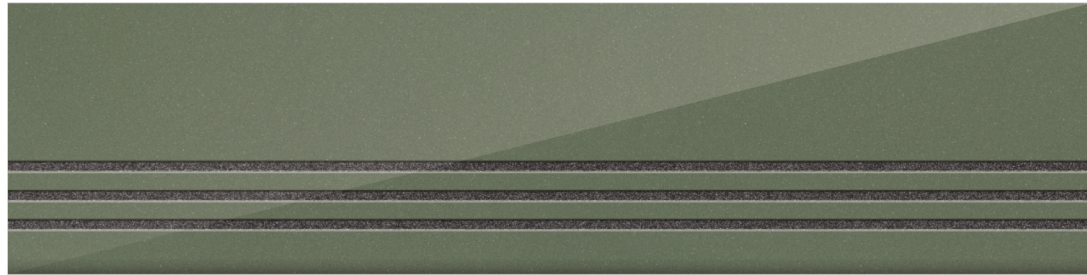

300x1200mm

Forest Polished