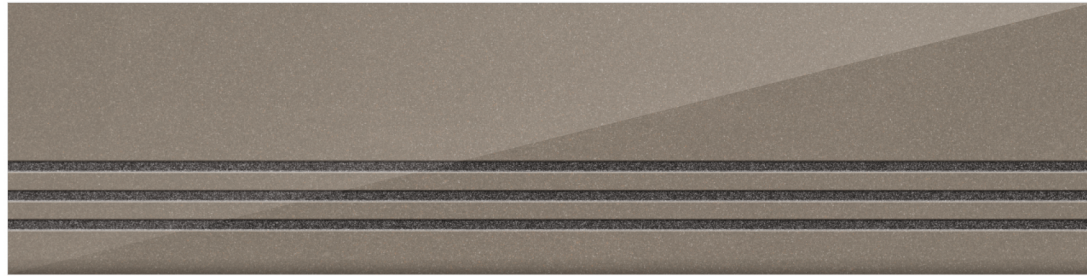

ZERO
MAINTENANCE

LOW WATER
ABSORPTION

IMPACT
RESISTANCE

HIGH
STRENGTH

300x1200mm

Terrain Polished

Terrain Matt

ZERO
MAINTENANCE