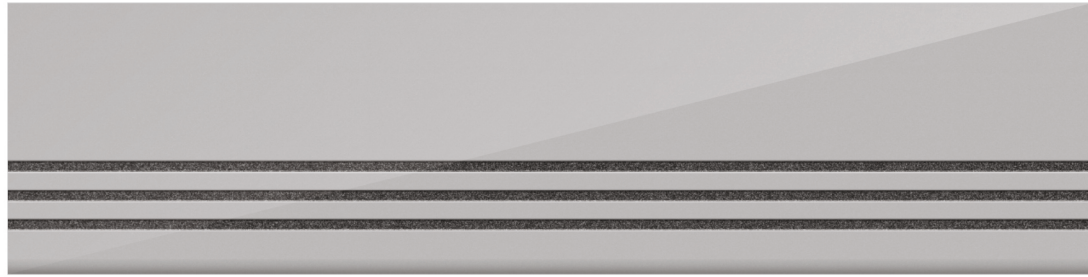

LOW WATER
ABSORPTION

IMPACT
RESISTANCE

HIGH
STRENGTH

STEEL GREY

STEEL GREY

300x1200mm

Steel Grey Polished

Steel Grey Matt

ZERO
MAINTENANCE

LOW WATER
ABSORPTION

IMPACT
RESISTANCE

HIGH
STRENGTH

SLATE GREY

300x1200mm

Slate Grey Matt

ZERO
MAINTENANCE