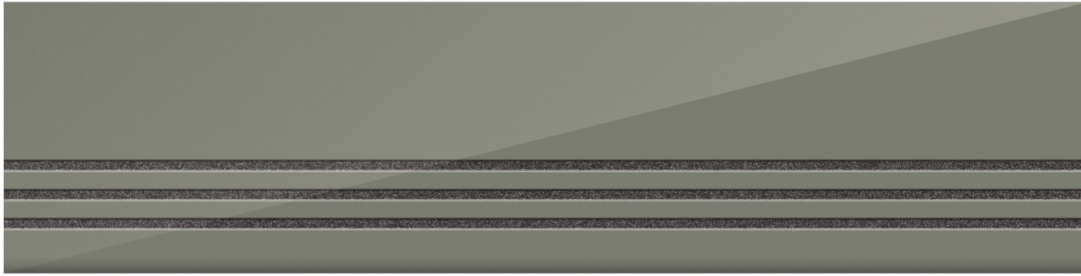

ZERO
MAINTENANCE

LOW WATER
ABSORPTION

IMPACT
RESISTANCE

HIGH
STRENGTH

300x1200mm

Olive Polished

Olive Matt

ZERO MAINTENANCE