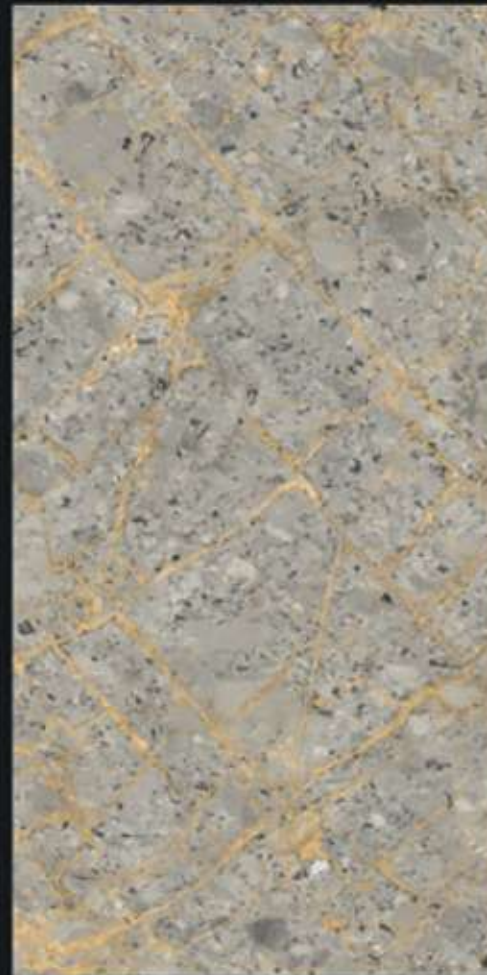

GLOSSY FINISH

Design.
FENICE GREY

GRACE
COLLECTION

800x1600mm

GOLDEN WAVE

GLOSSY FINISH

GRACE
COLLECTION

800x1600mm