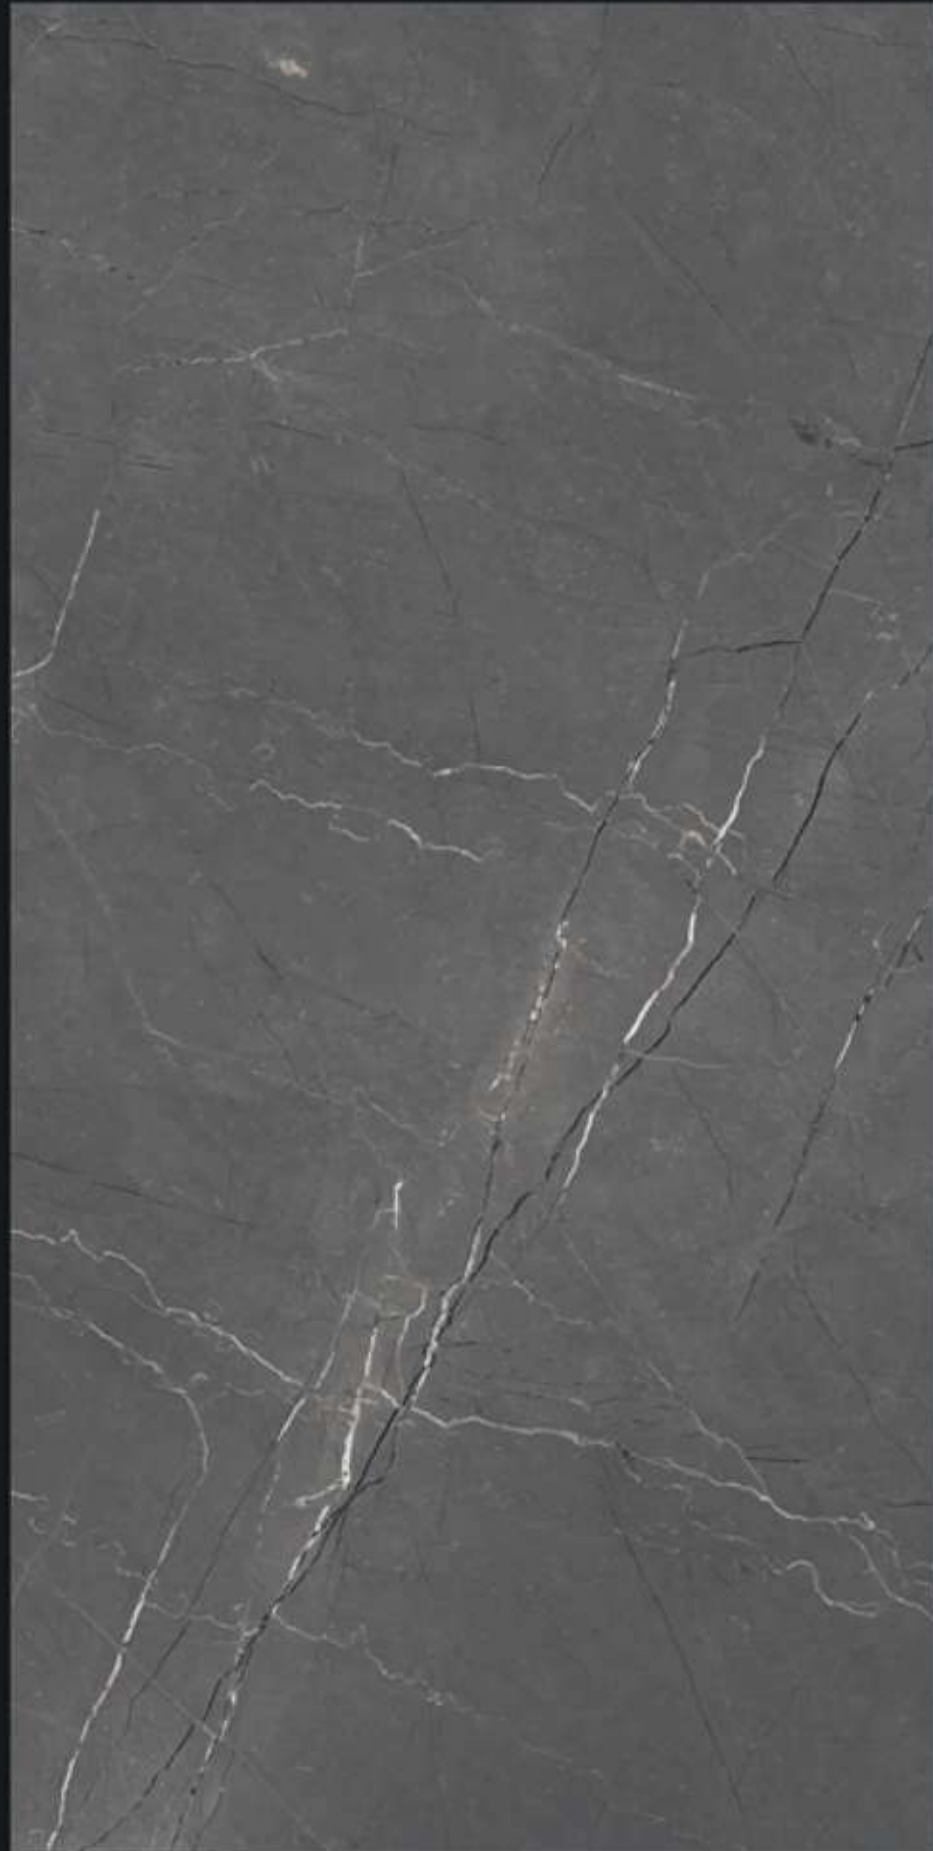

800x1600mm

ARMANI GREY

GLOSSY FINISH

Design.
ARMANI GREY

GRACE
COLLECTION

800x1600mm

ARMANI NEGRO

GLOSSY FINISH