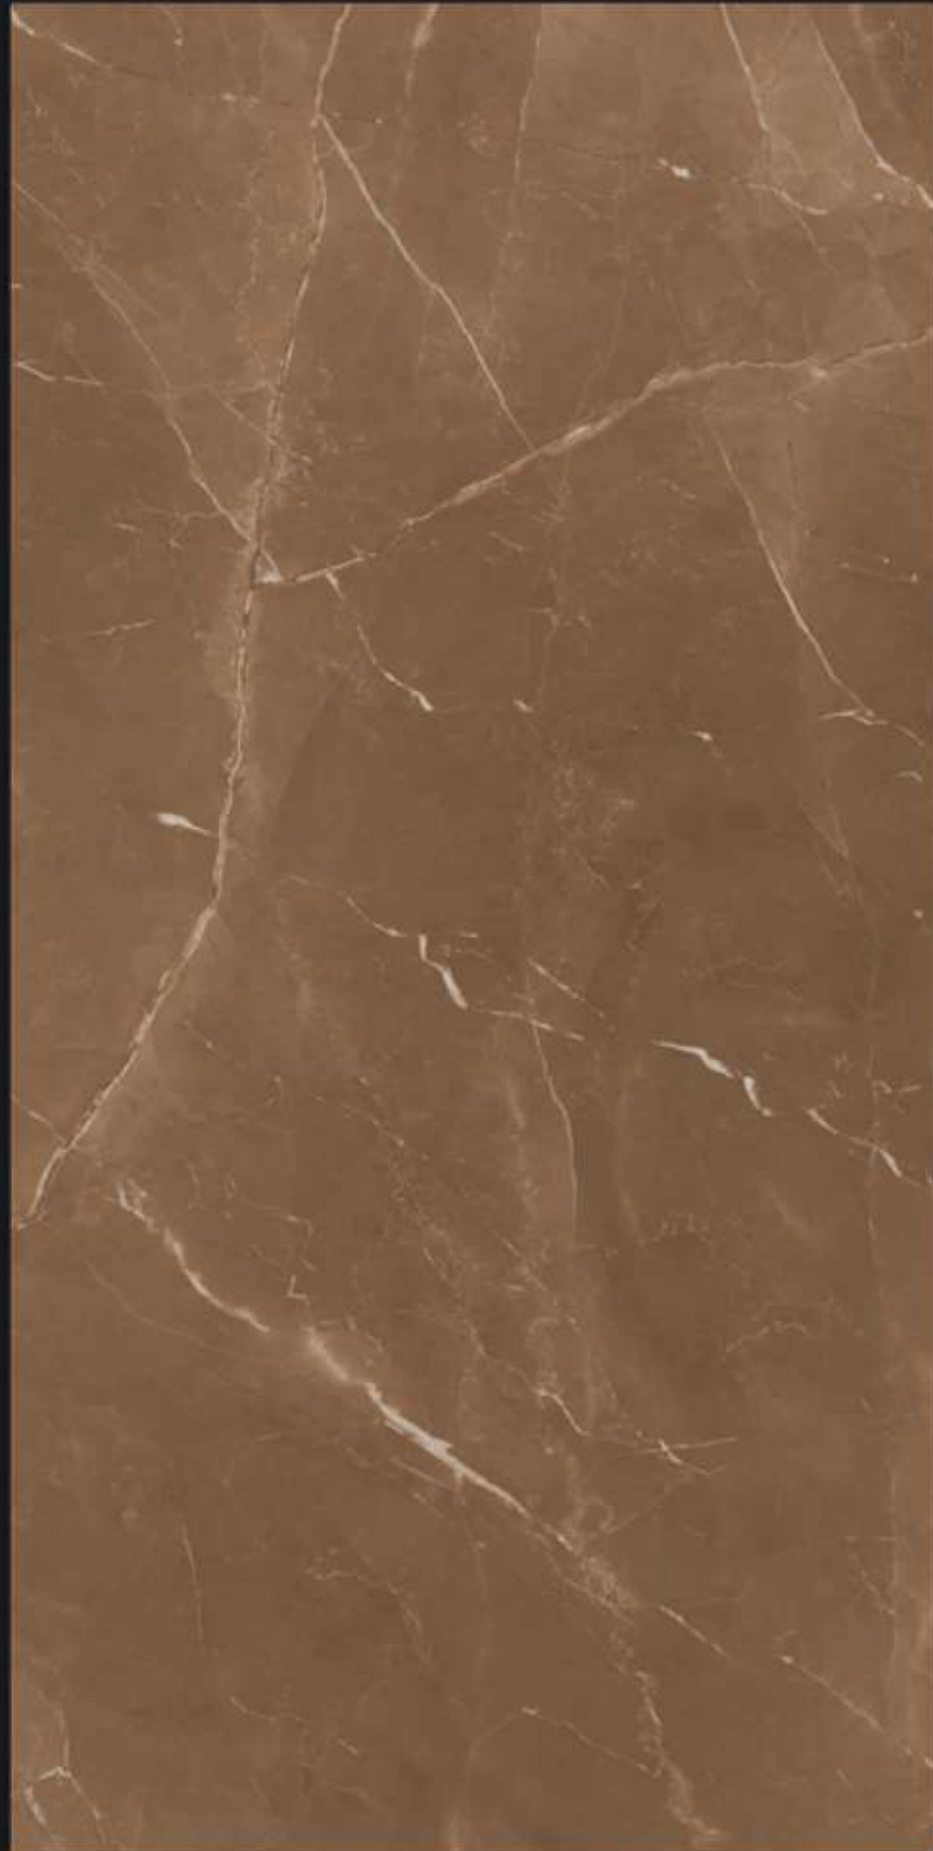

GRACE
COLLECTION

800x1600mm

AERONI COPPER