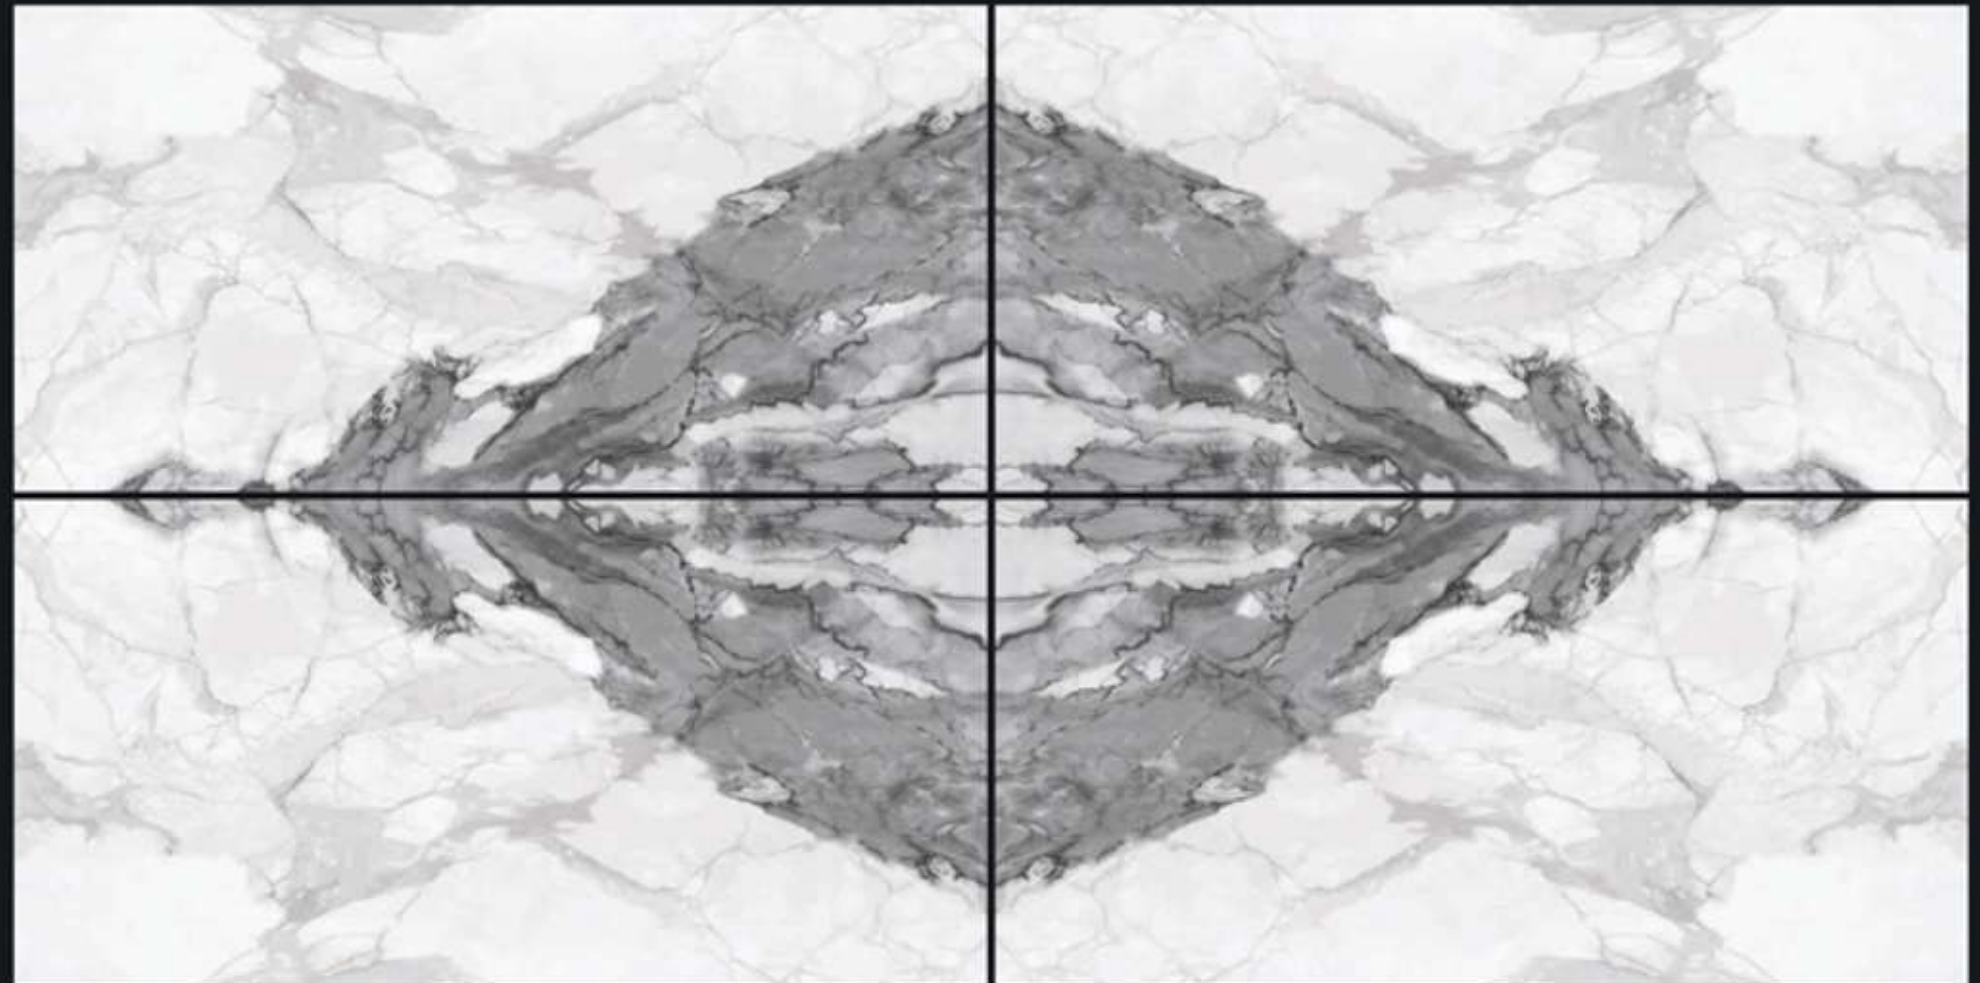

800x1600mm

ROSTER VIEW A & B

GLOSSY FINISH

Book Match

GRACE
COLLECTION

800x1600mm

VOLKAS VIEW A & B

GLOSSY FINISH