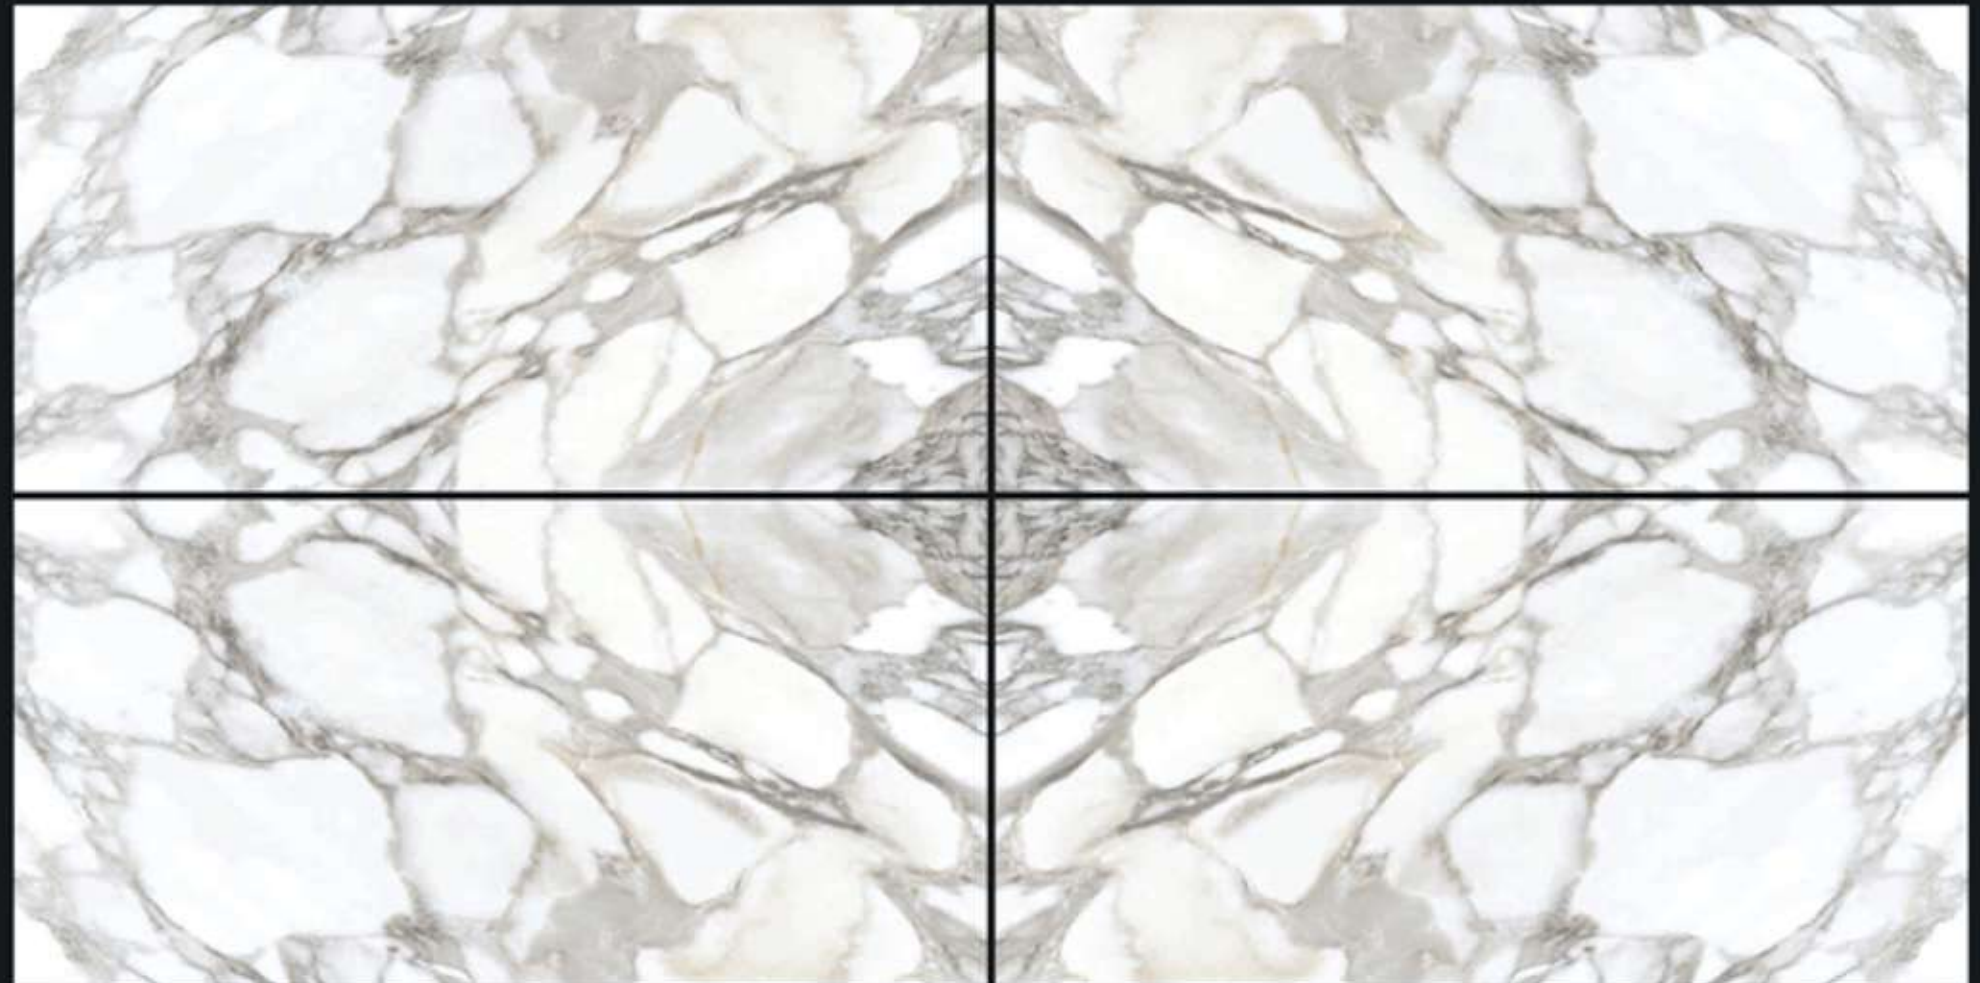

GLOSSY FINISH

Book Match