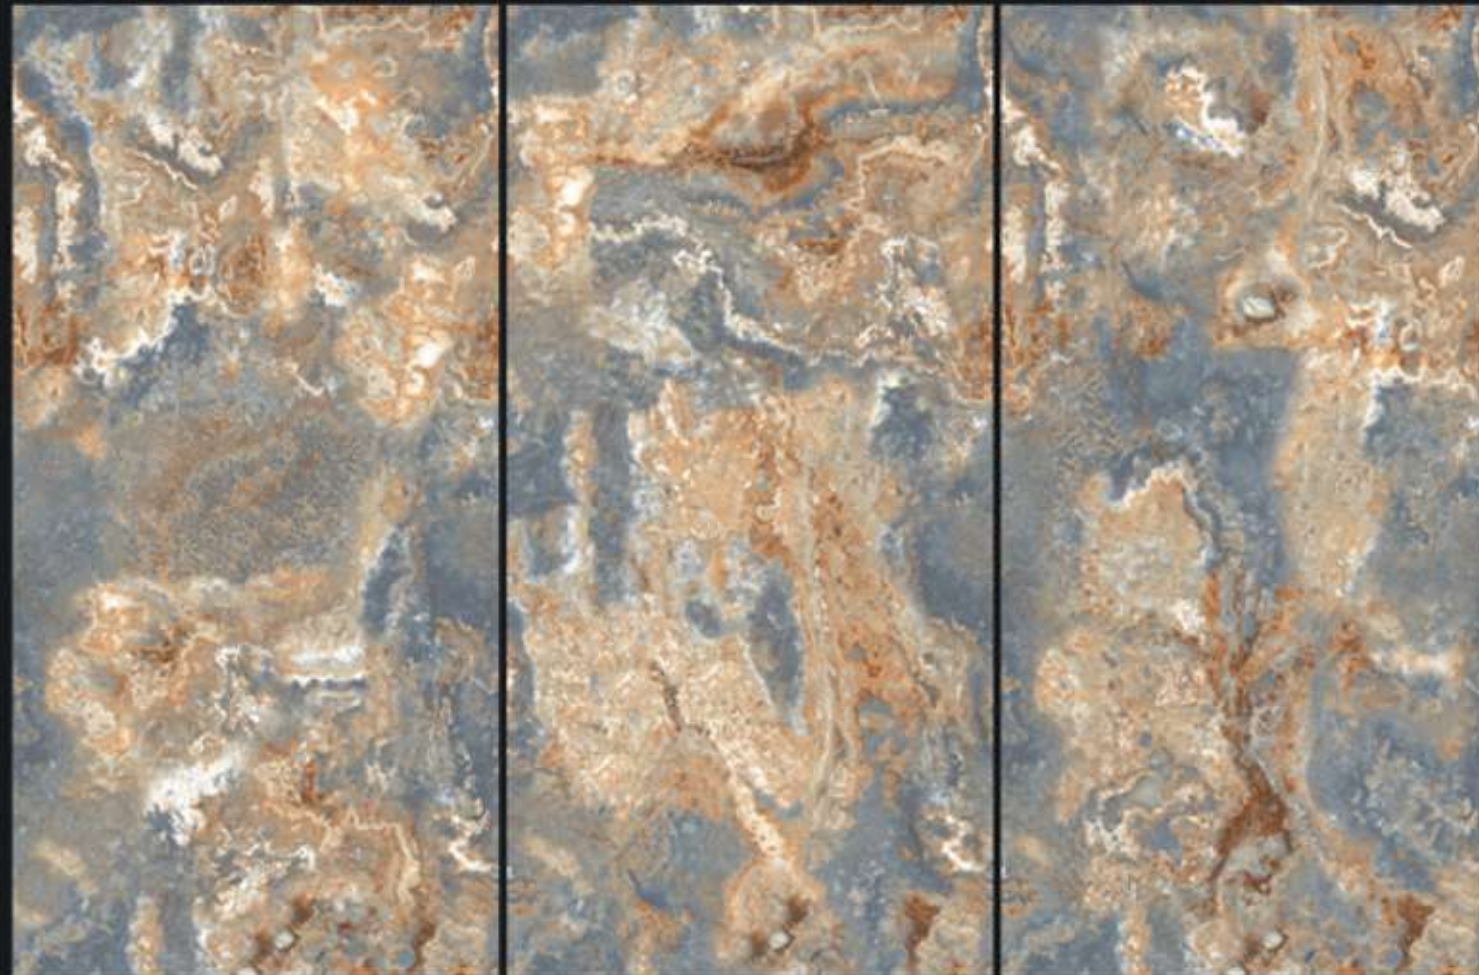

Book Match

GRACE
COLLECTION

800x1600mm

ENDLESS 001

GLOSSY FINISH

GRACE
COLLECTION

800x1600mm

ENDLESS 002