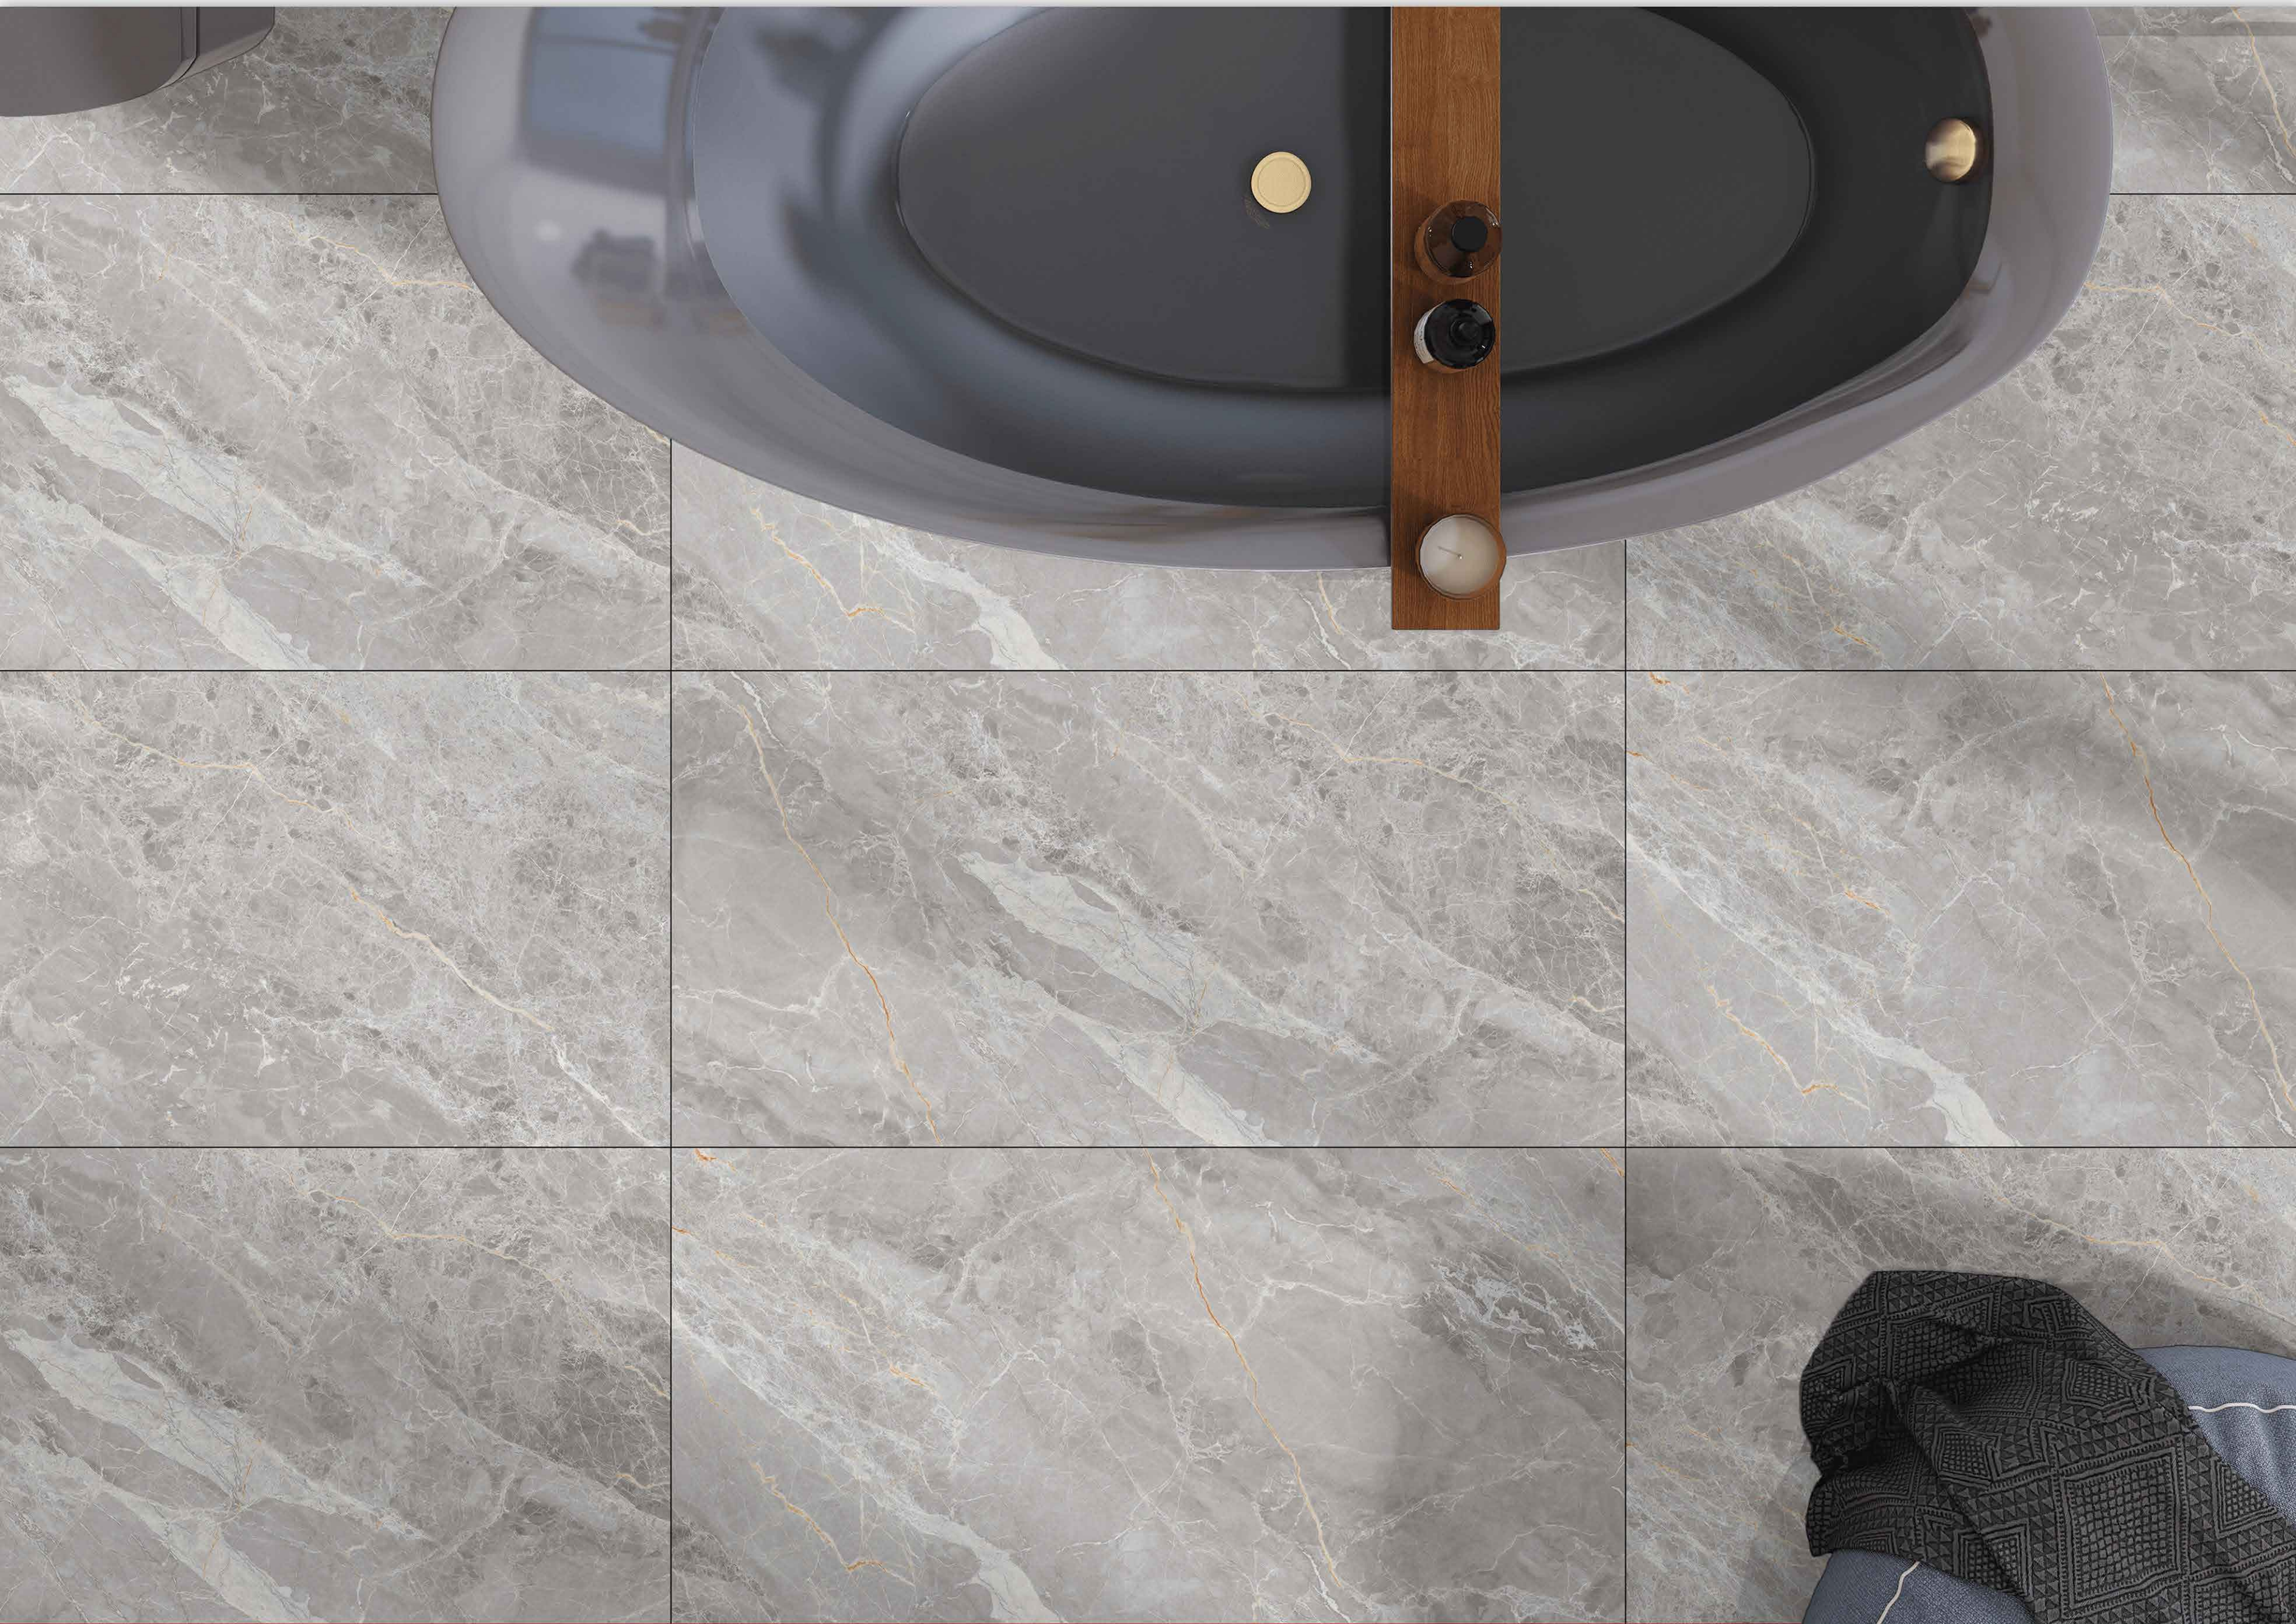

Features :

WATERPROOF

RESISTANT TO
SCRATCHES

RESISTANT TO
HIGH TEMP.

EASY TO
CLEAN

RANDOM

Glossy SERIES

OLIVIA PASTEL

Finish :
GLOSSY

Size
600x1200MM

Features :

WATERPROOF

RESISTANT TO
SCRATCHES

RESISTANT TO
HIGH TEMP.

EASY TO
CLEAN

RANDOM