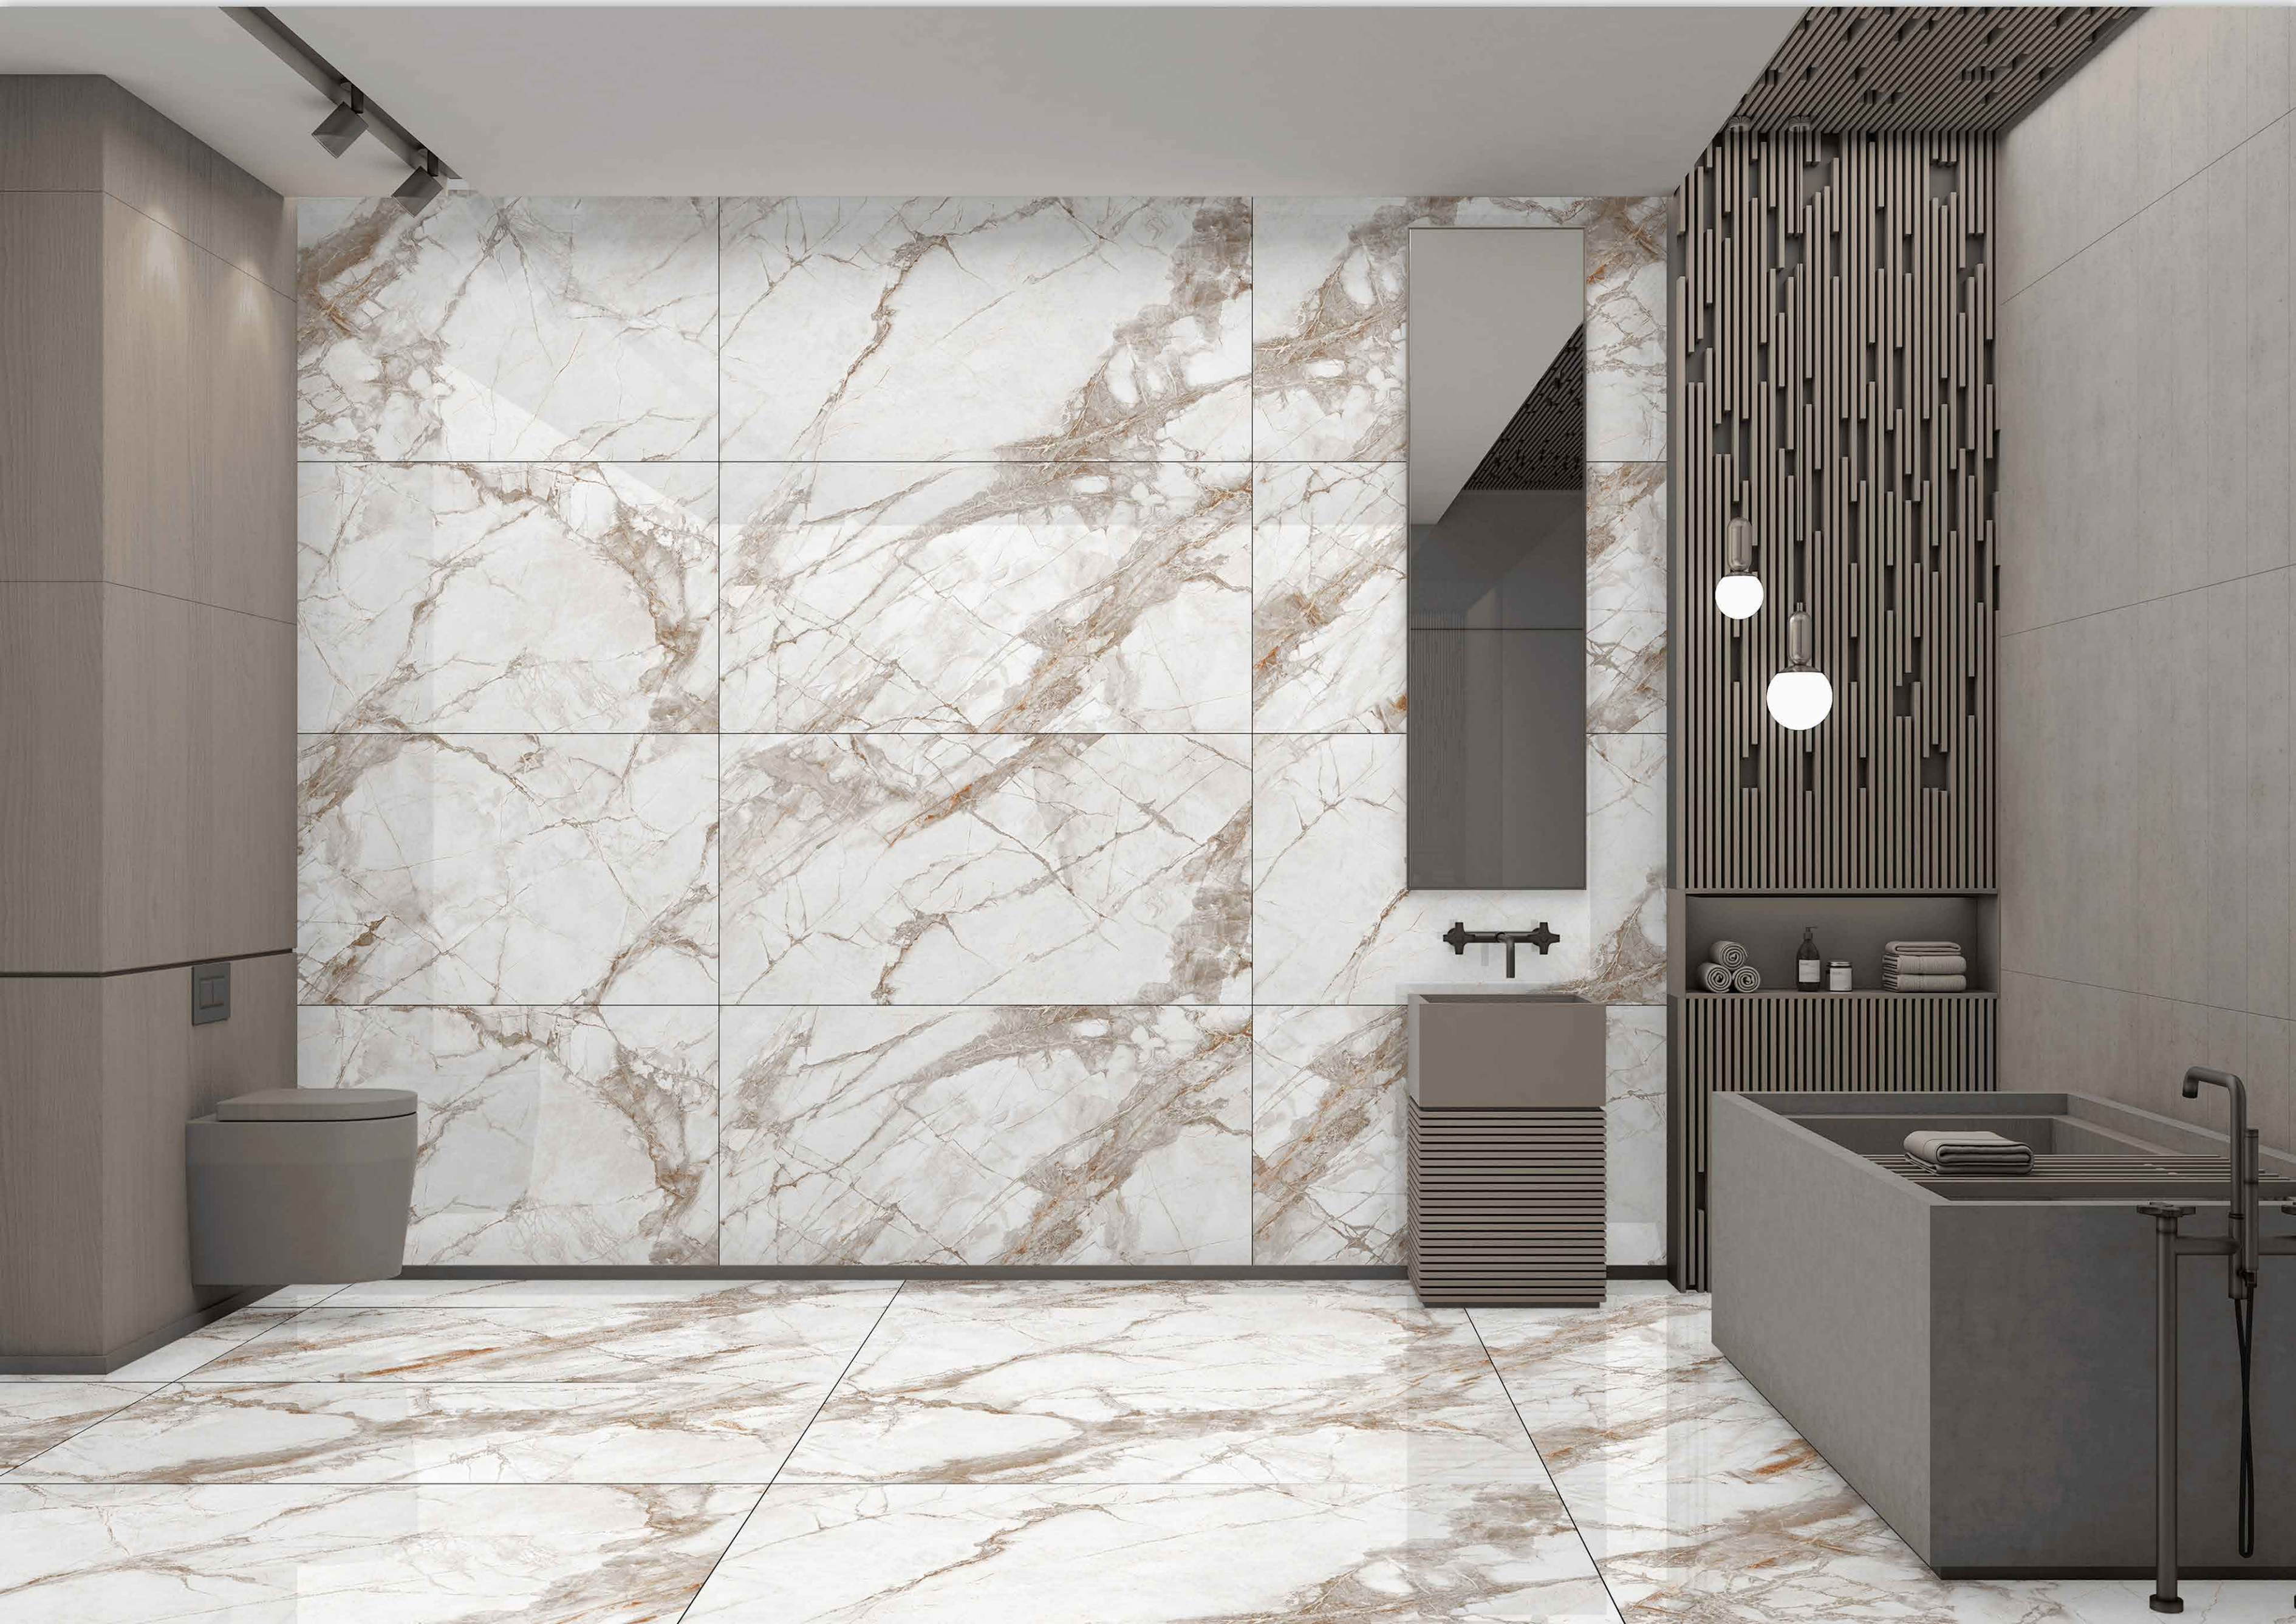

EASY TO
CLEAN

RANDOM

Glossy
SERIES

LIZARD CREMA

Finish :
GLOSSY

Size
600x1200MM

Features :

WATERPROOF