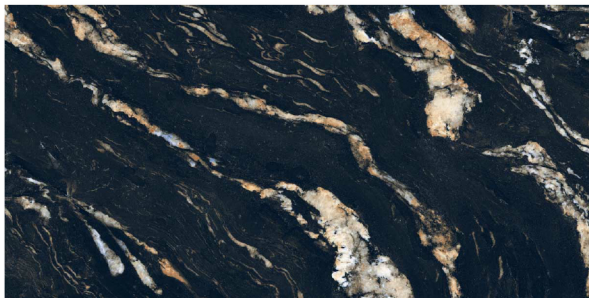

Size
600 X 1200 MM

Finish
Super Gloss

Thickness
9MM

Random
3