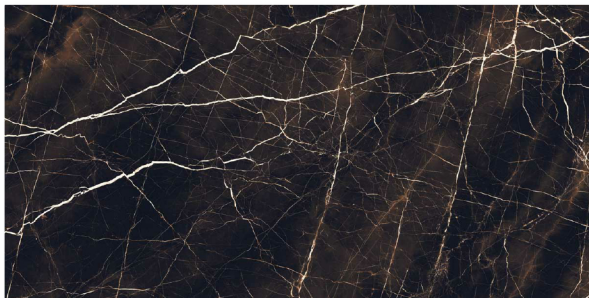

Size
600 X 1200 MM

Finish
Super Gloss

Thickness
9MM

Random
3