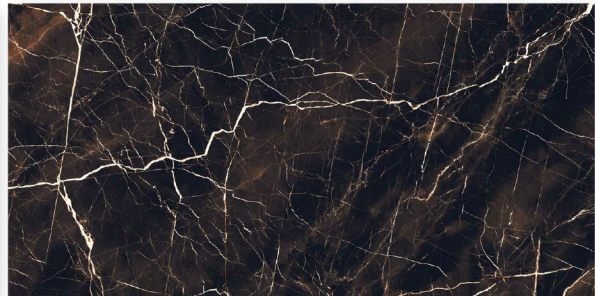

Size
600 X 1200 MM

Finish
Super Gloss

Thickness
9MM

Random
3