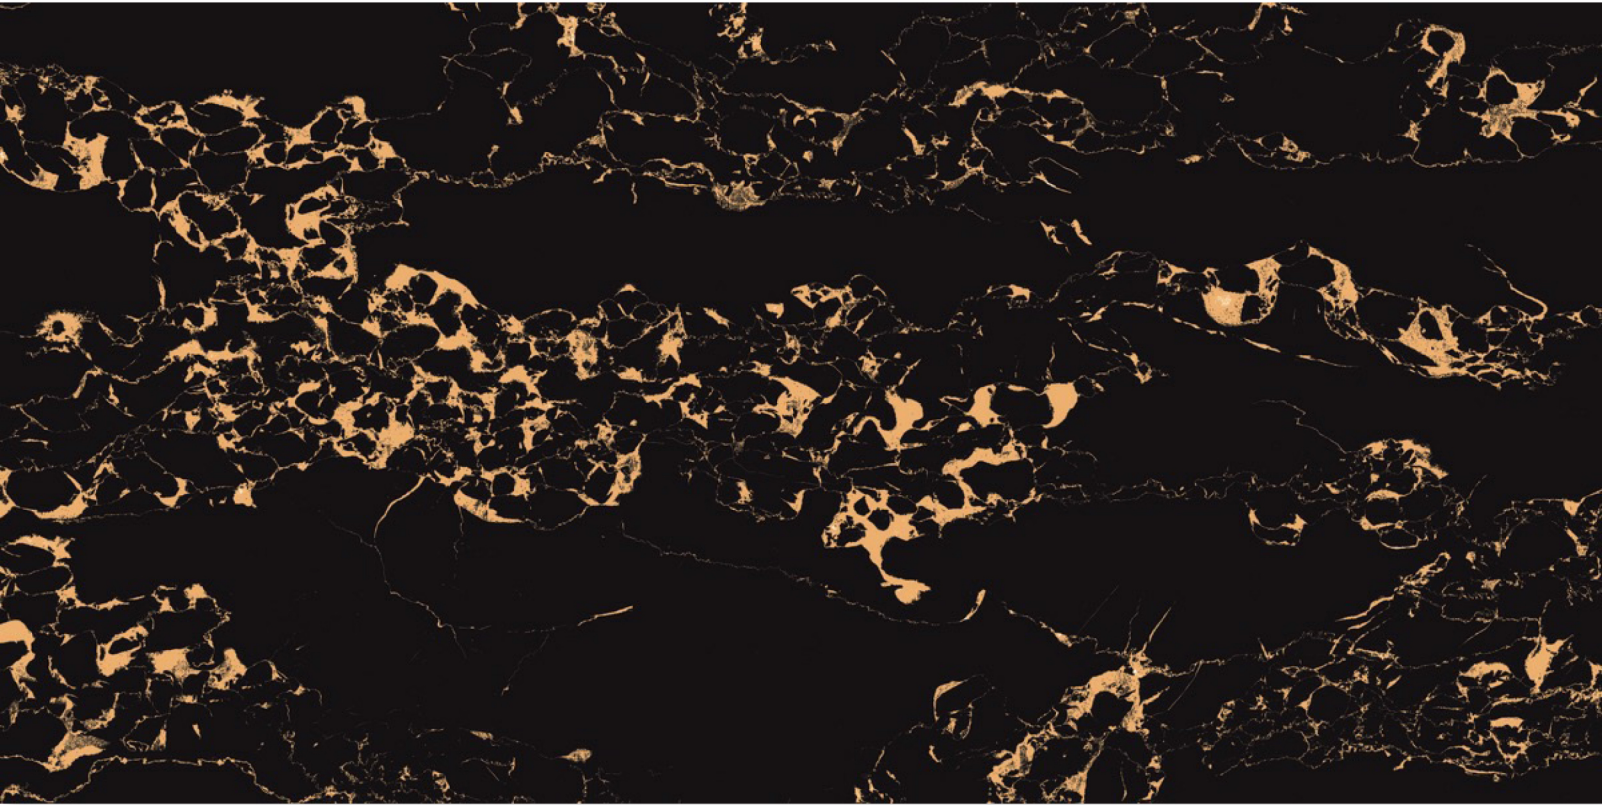

PORT LAURENT

Size
600 X 1200 MM

Finish
Super Gloss

Thickness
9MM

Random
3

POTICO GOLD

Size
600 X 1200 MM

Finish
Super Gloss