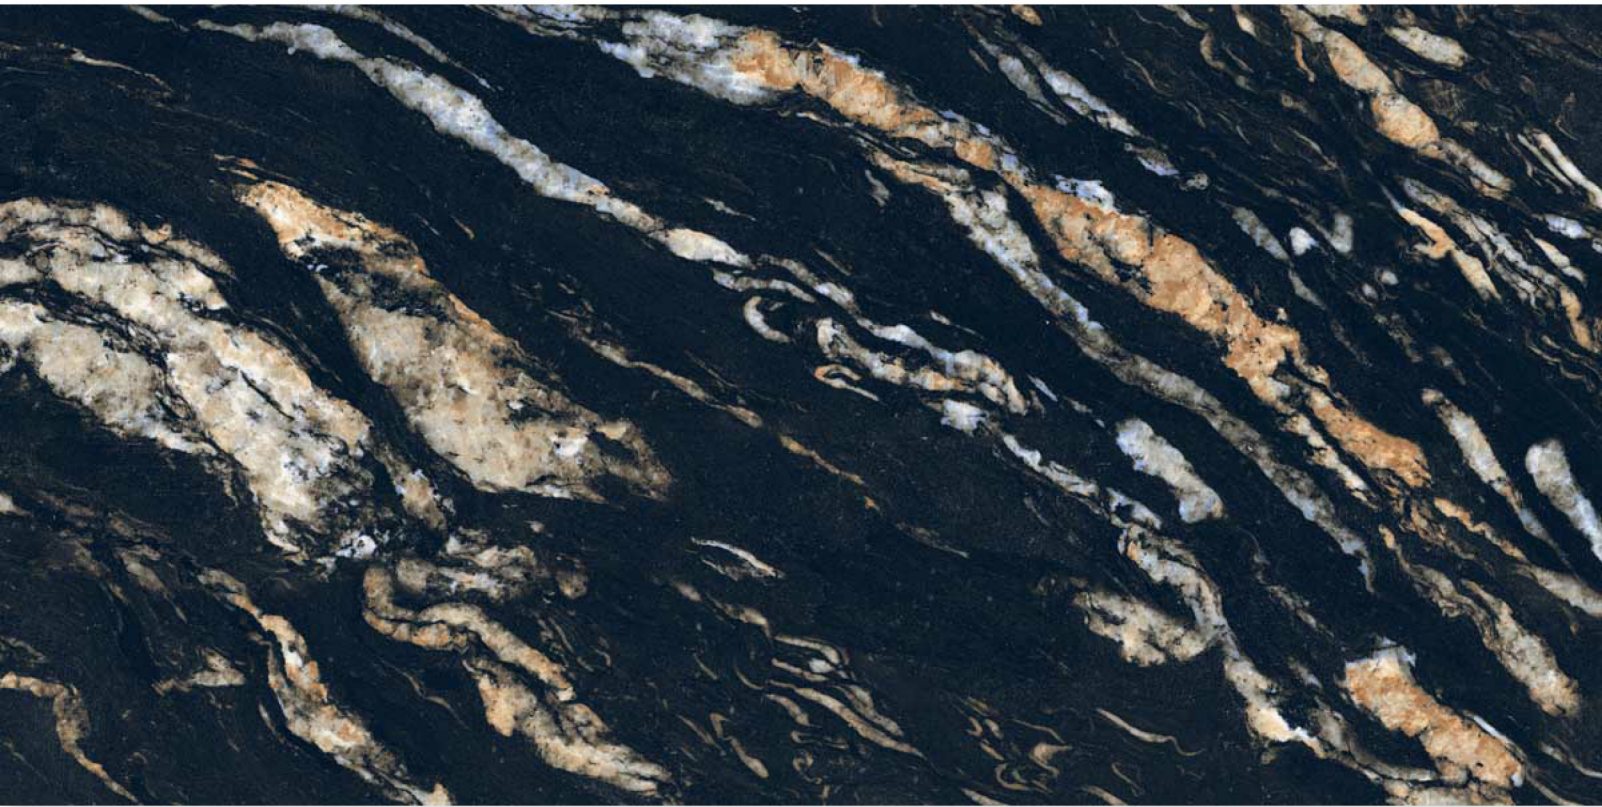

CAROLINA TIGER

CAROLINA TIGER