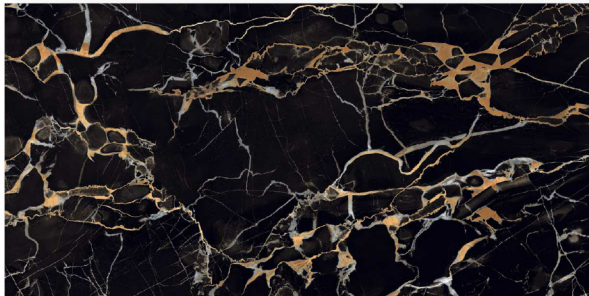

Size
600 X 1200 MM

Finish
Super Gloss

Thickness
9MM

Random
3