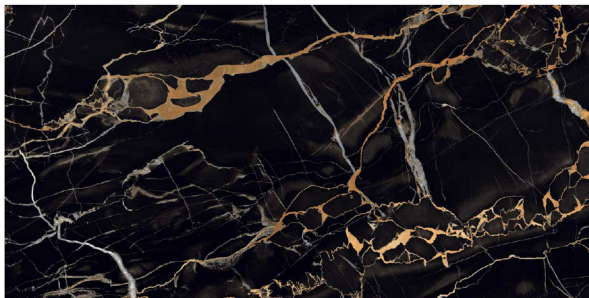

Size
600 X 1200 MM

Finish
Super Gloss

Thickness
9MM

Random
3