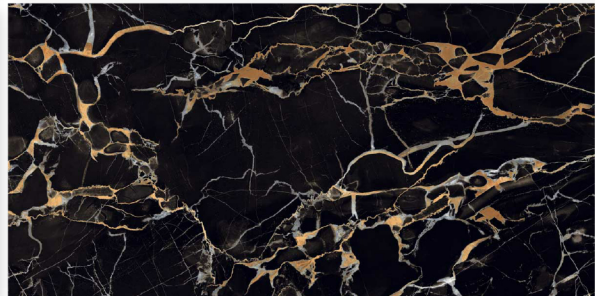

Size
600 X 1200 MM

Finish
Super Gloss

Thickness
9MM

Random
3