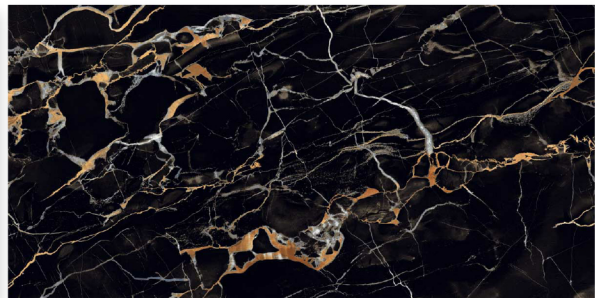

Size
600 X 1200 MM

Finish
Super Gloss

Thickness
9MM

Random
3