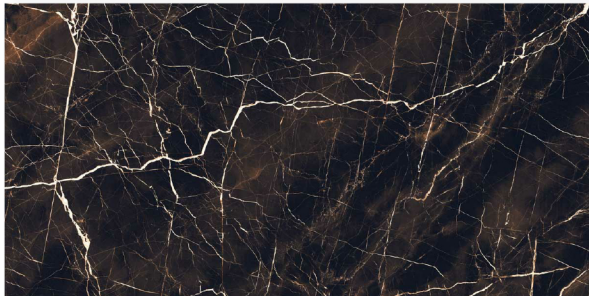

Size
600 X 1200 MM

Finish
Super Gloss

Thickness
9MM

Random
3