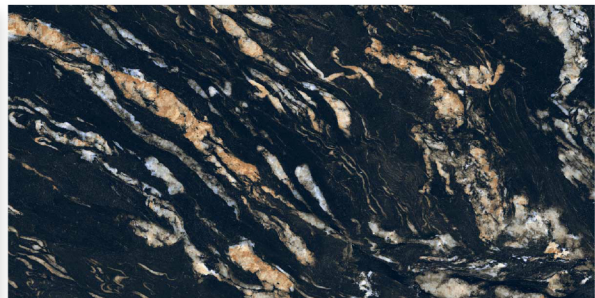

Size
600 X 1200 MM

Finish
Super Gloss

Thickness
9MM

Random
3