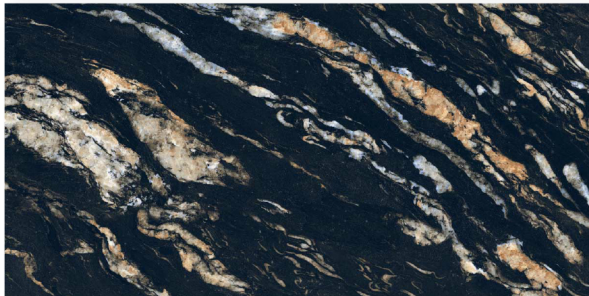

Size
600 X 1200 MM

Finish
Super Gloss

Thickness
9MM

Random
3