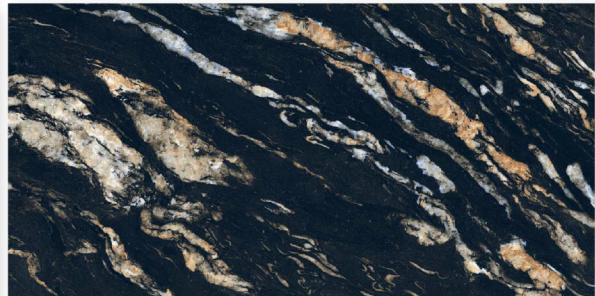

Size
600 X 1200 MM

Finish
Super Gloss

Thickness
9MM

Random
3