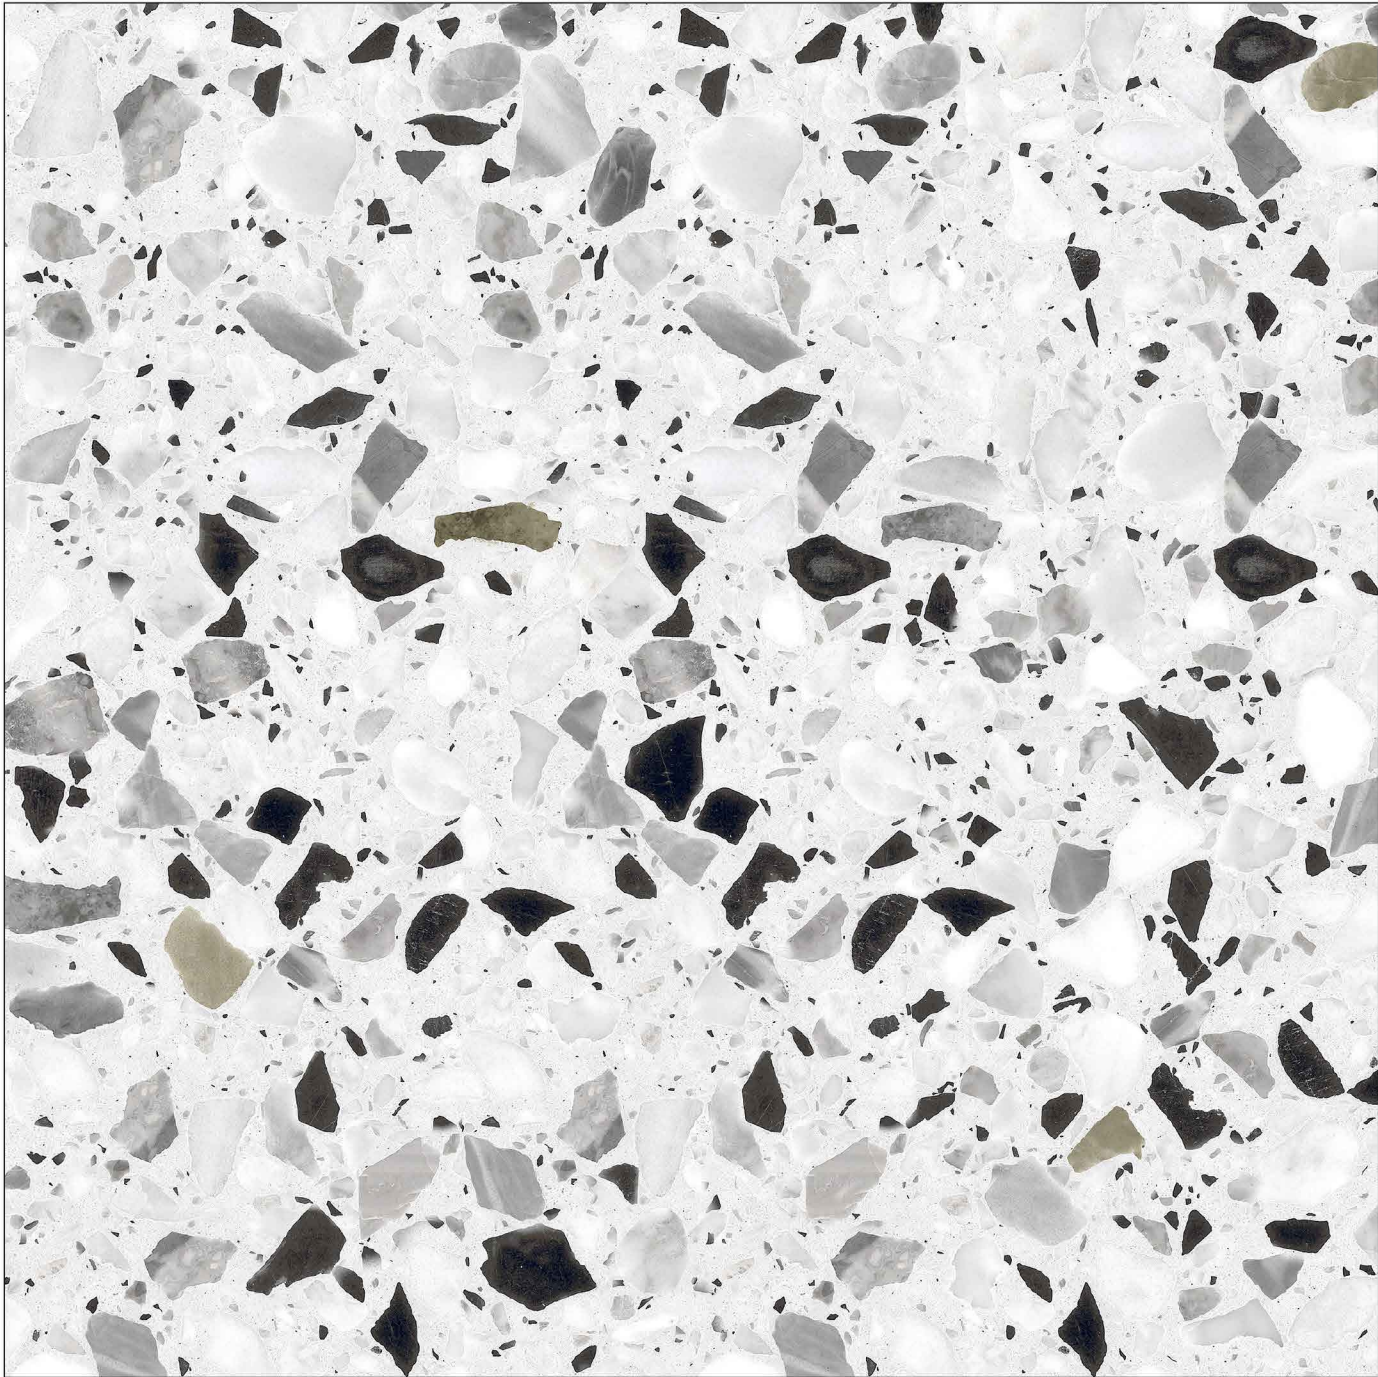

Model
OYSTER WHITE

RANDOM : 03 | FINISH - MATT