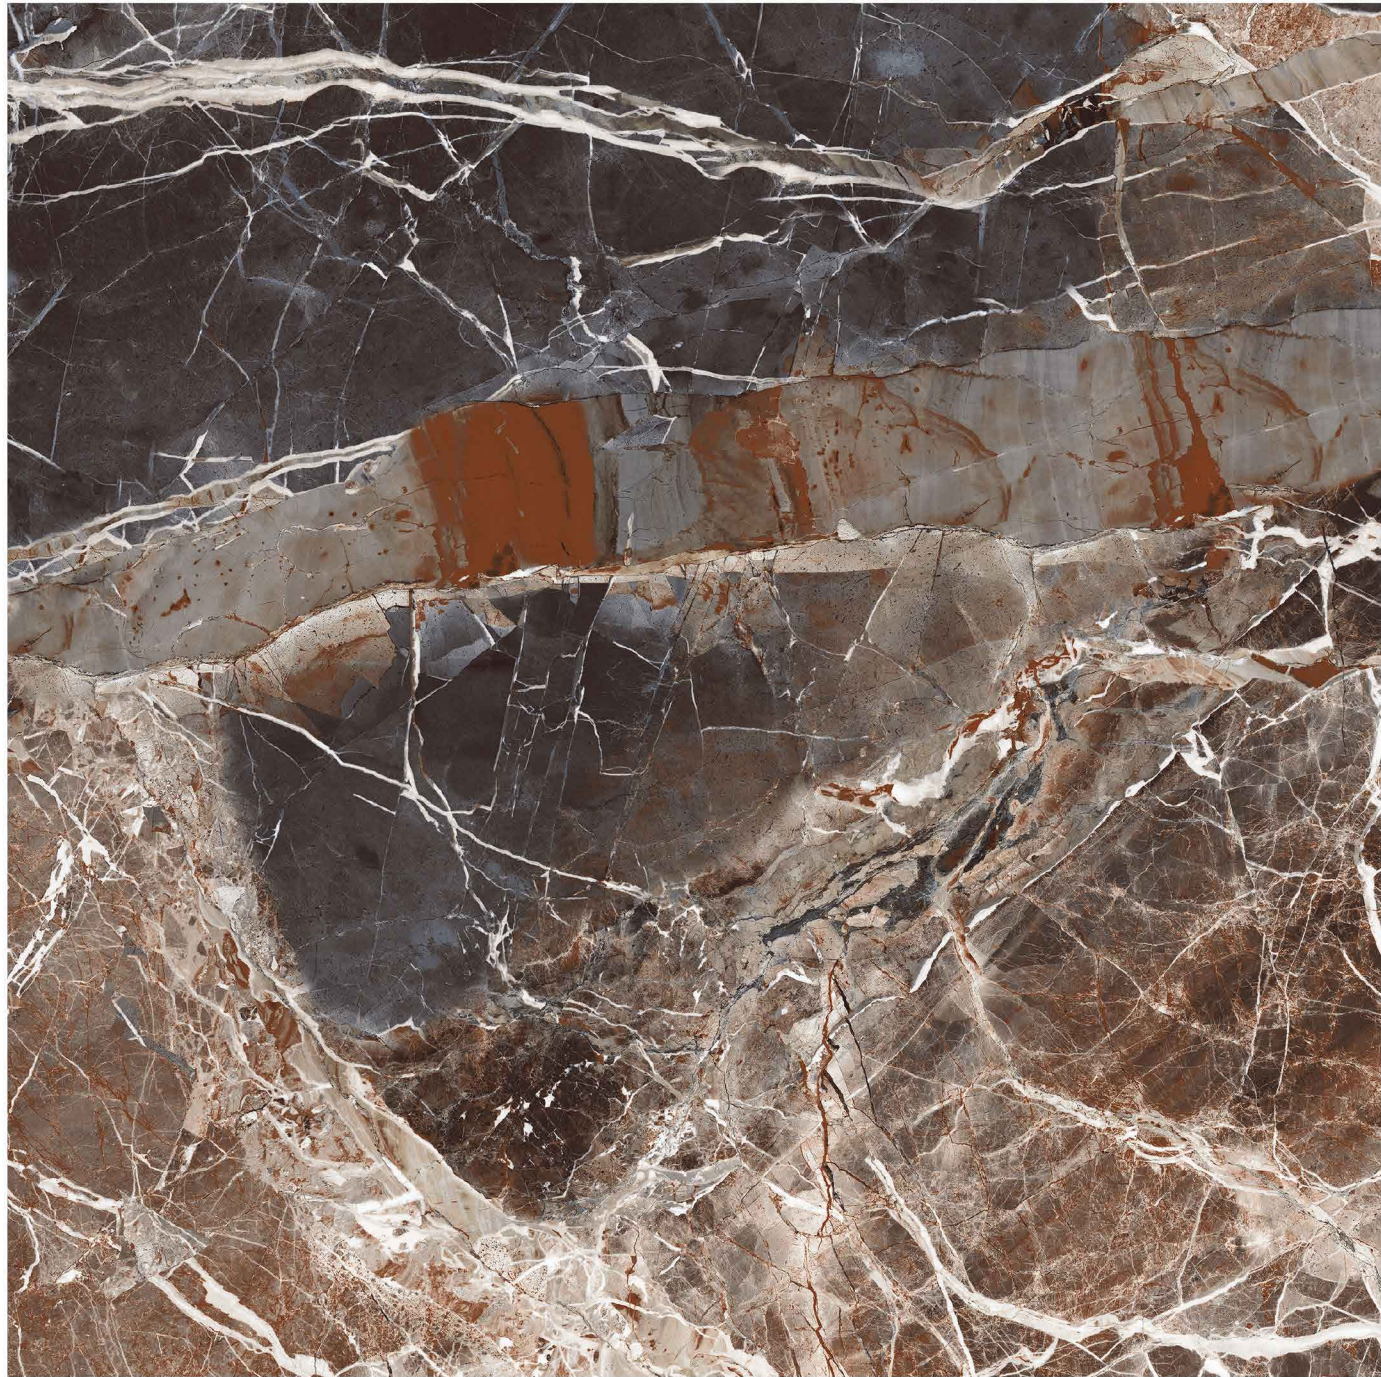

Model
BRECCIA FANTASTICO

RANDOM : 03 | FINISH - **DARK POLISHED**