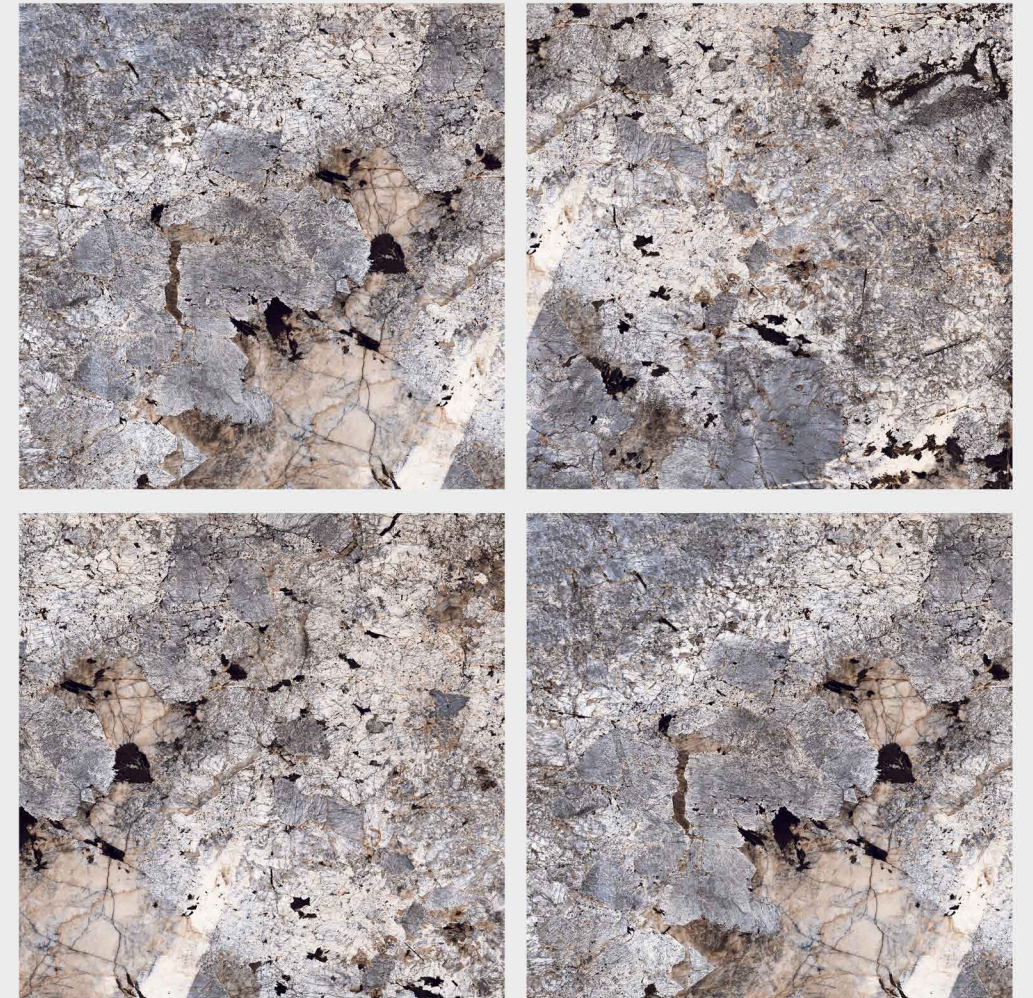

**1200x**  
**1200MM**

Model  
**BROKEN SIATE**

RANDOM : **03** | FINISH - **DARK POLISHED**

**1200x**  
**1200MM**

DAKOTA YELLOW

Model  
**DAKOTA YELLOW**

RANDOM : **03** | FINISH - **DARK POLISHED**

**1200x**  
**1200MM**