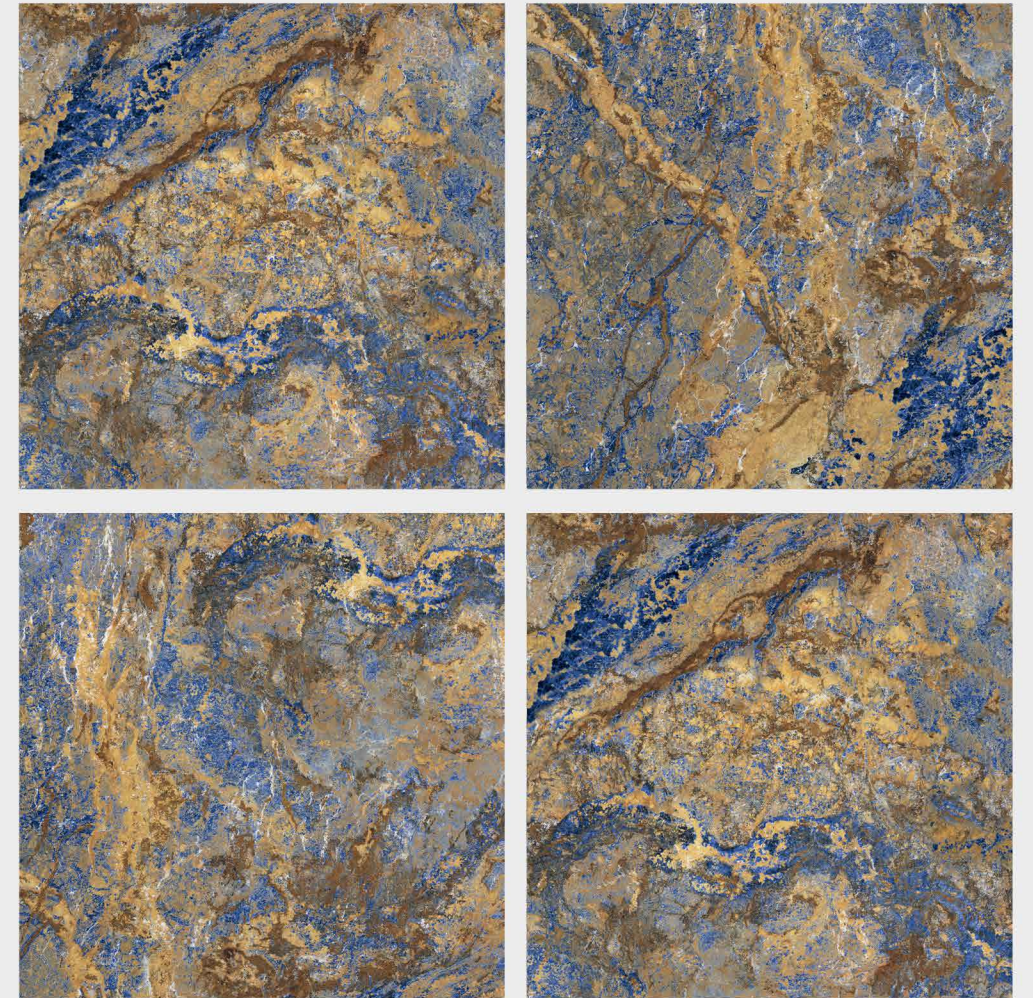

Model  
**ARMANI BROWN**

RANDOM : **03** | FINISH - **DARK POLISHED**

**1200x**  
**1200MM**

Model  
**ARMANI NERO**

RANDOM : **03** | FINISH - **DARK POLISHED**

**1200x**  
**1200MM**

AXIX BLUE

Model  
**AXIX BLUE**