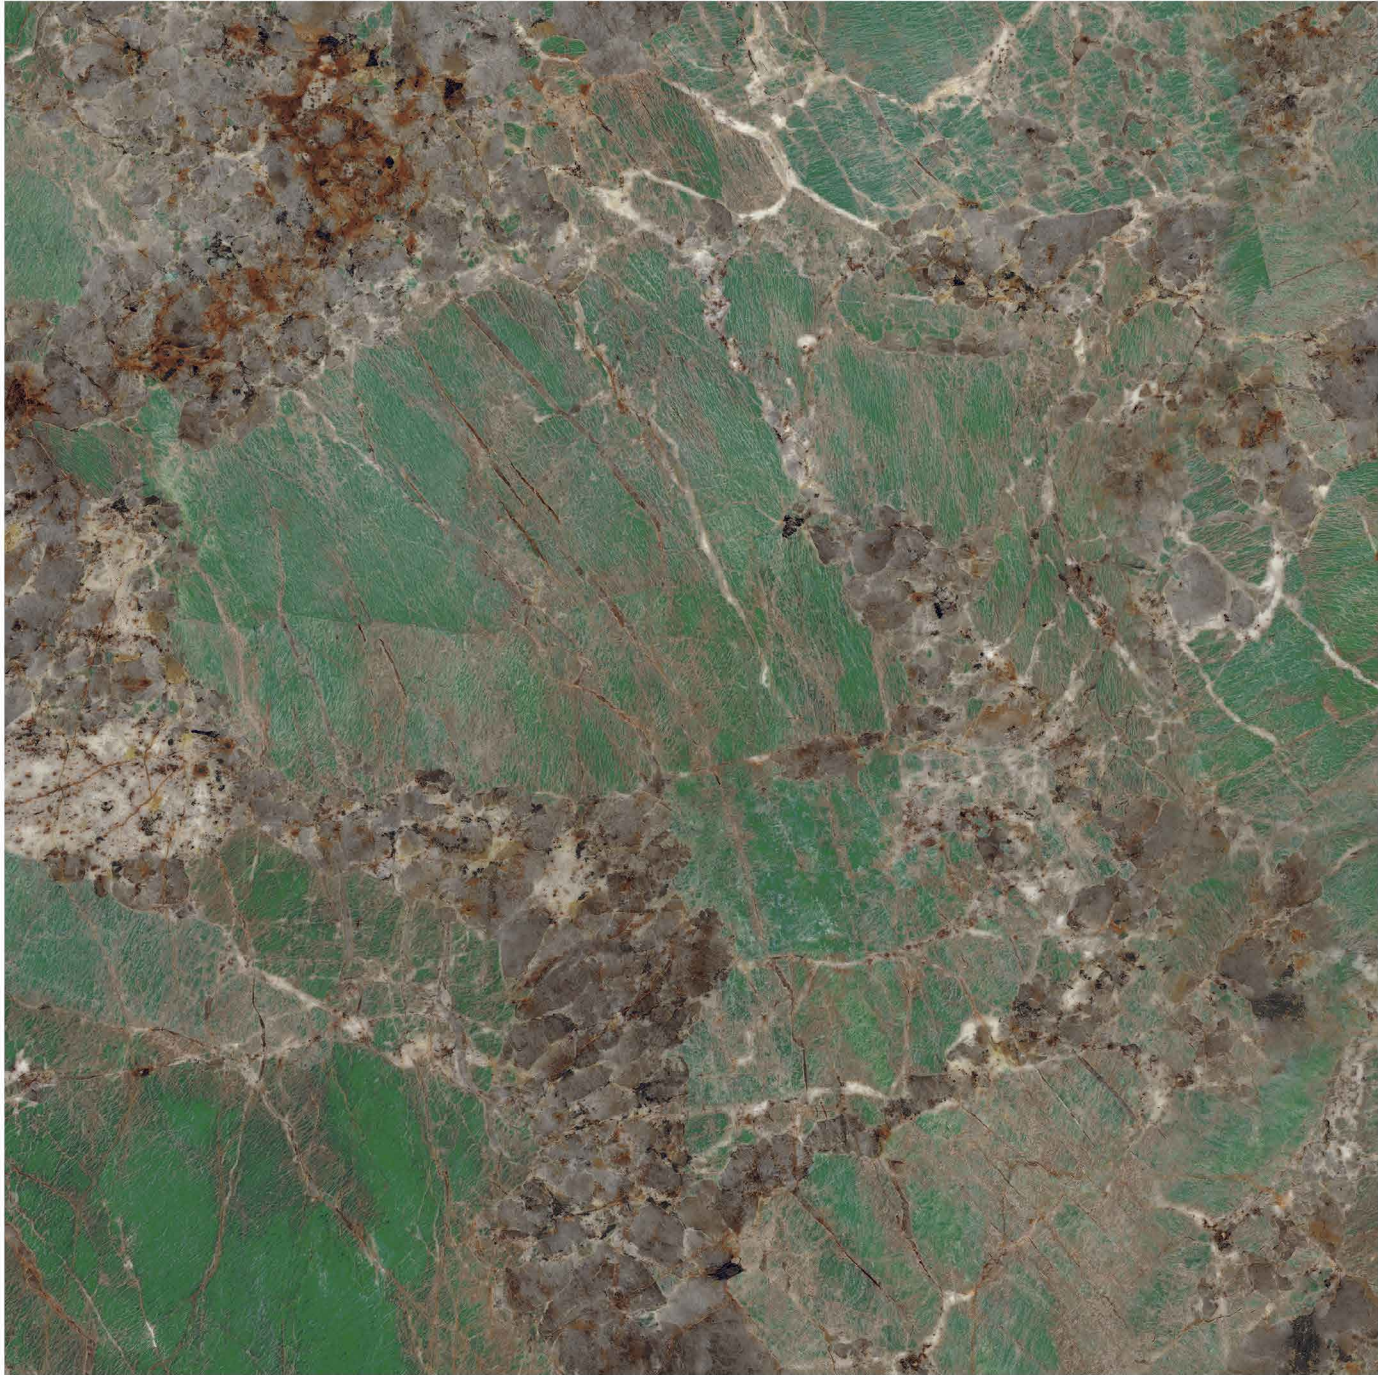

# Application Area

ALMOND GREEN

Model  
**ALMOND GREEN**

RANDOM : **03** | FINISH - **DARK POLISHED**

**1200x**  
**1200MM**

Model  
**AMAZONITE**

RANDOM : **03** | FINISH - **DARK POLISHED**

**1200x**  
**1200MM**