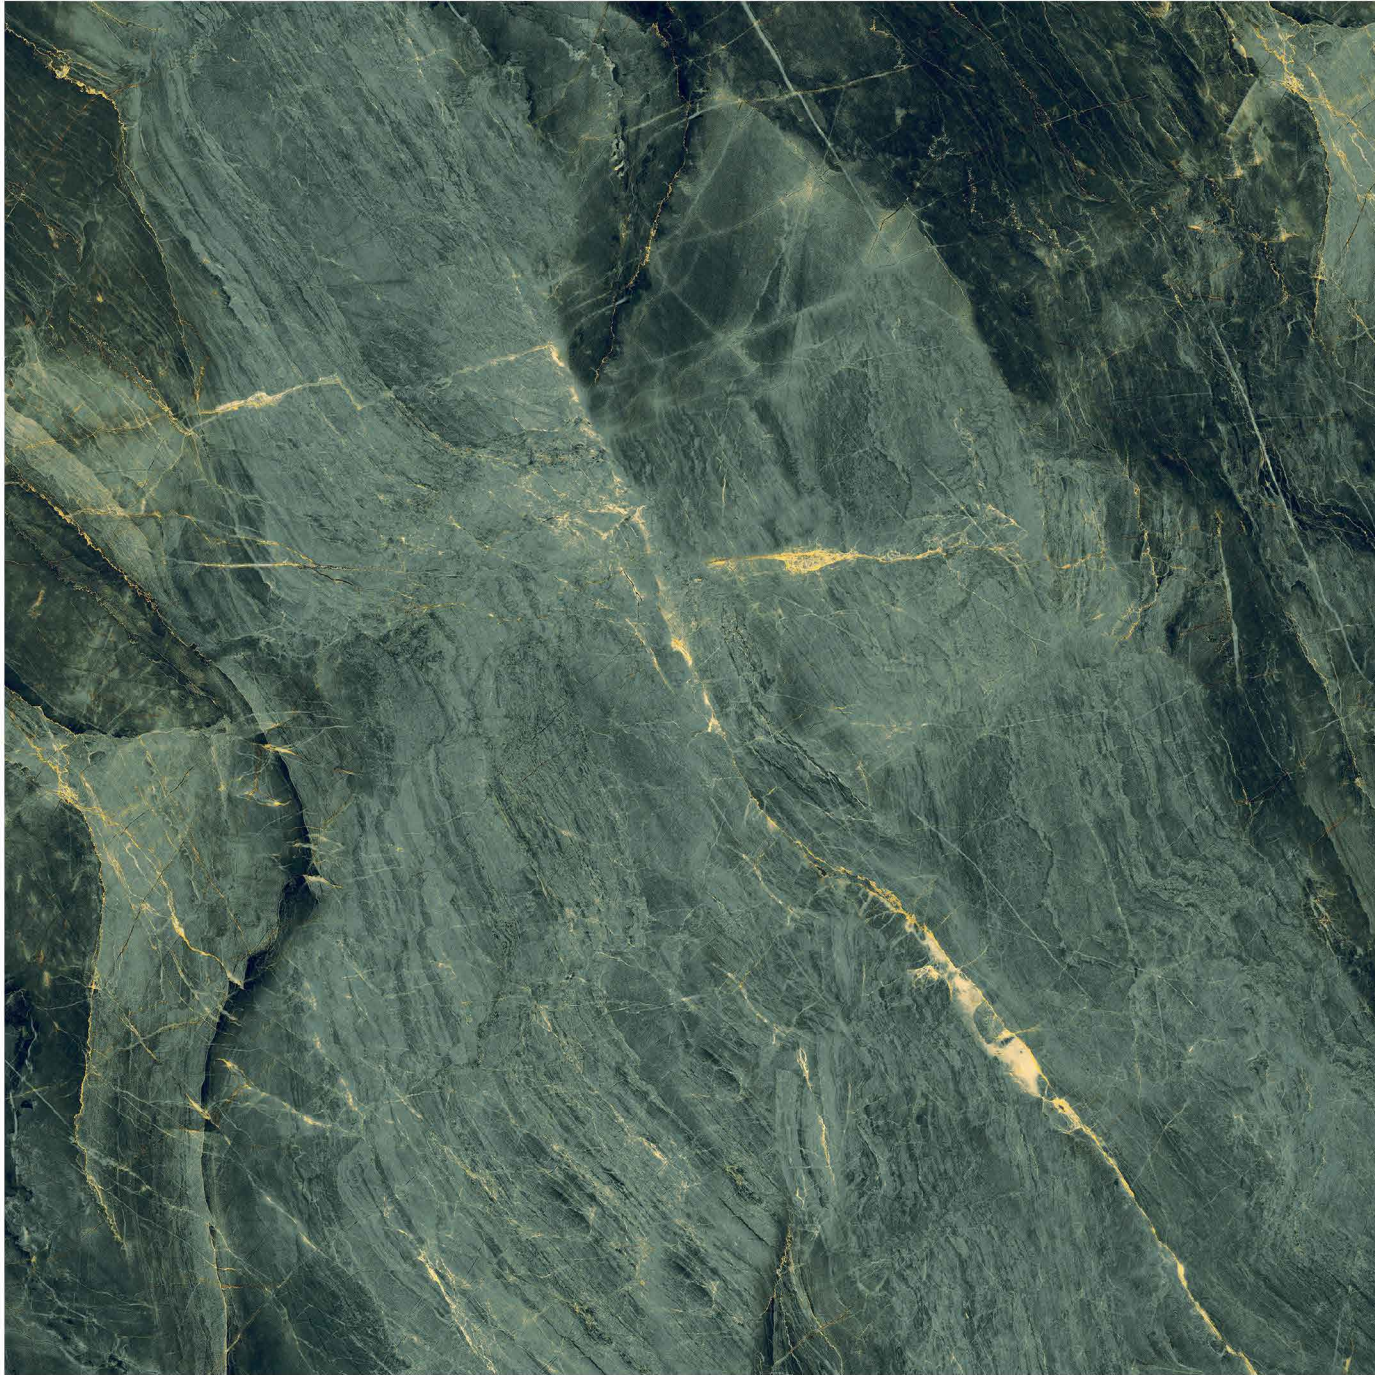

# Application Area

ALMOND GREEN

Model  
**ALMOND GREEN**

RANDOM : **03** | FINISH - **DARK POLISHED**

**1200x**  
**1200MM**

Model  
**AMAZONITE**

RANDOM : **03** | FINISH - **DARK POLISHED**

**1200x**  
**1200MM**