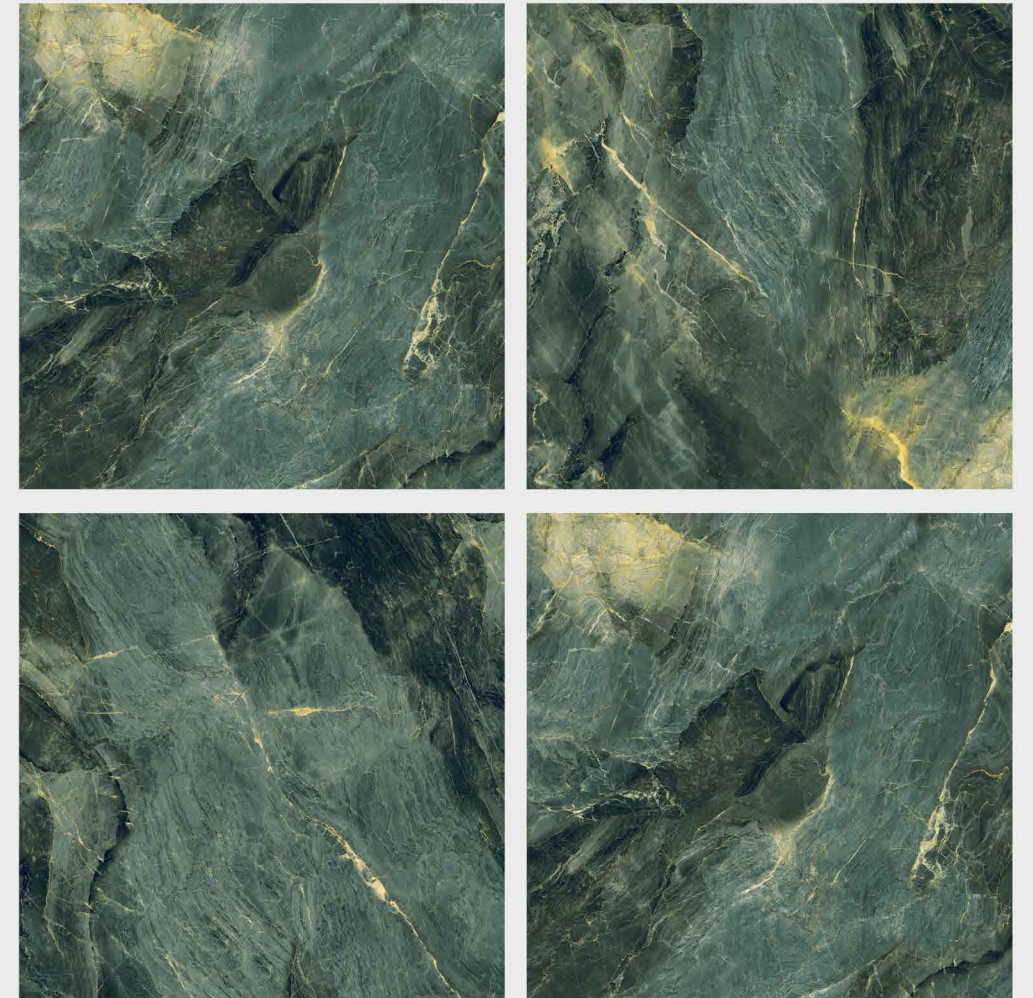

# Application Area

ALMOND GREEN

Model  
**ALMOND GREEN**

RANDOM : **03** | FINISH - **DARK POLISHED**

**1200x**  
**1200MM**

Model  
**AMAZONITE**

RANDOM : **03** | FINISH - **DARK POLISHED**

**1200x**  
**1200MM**