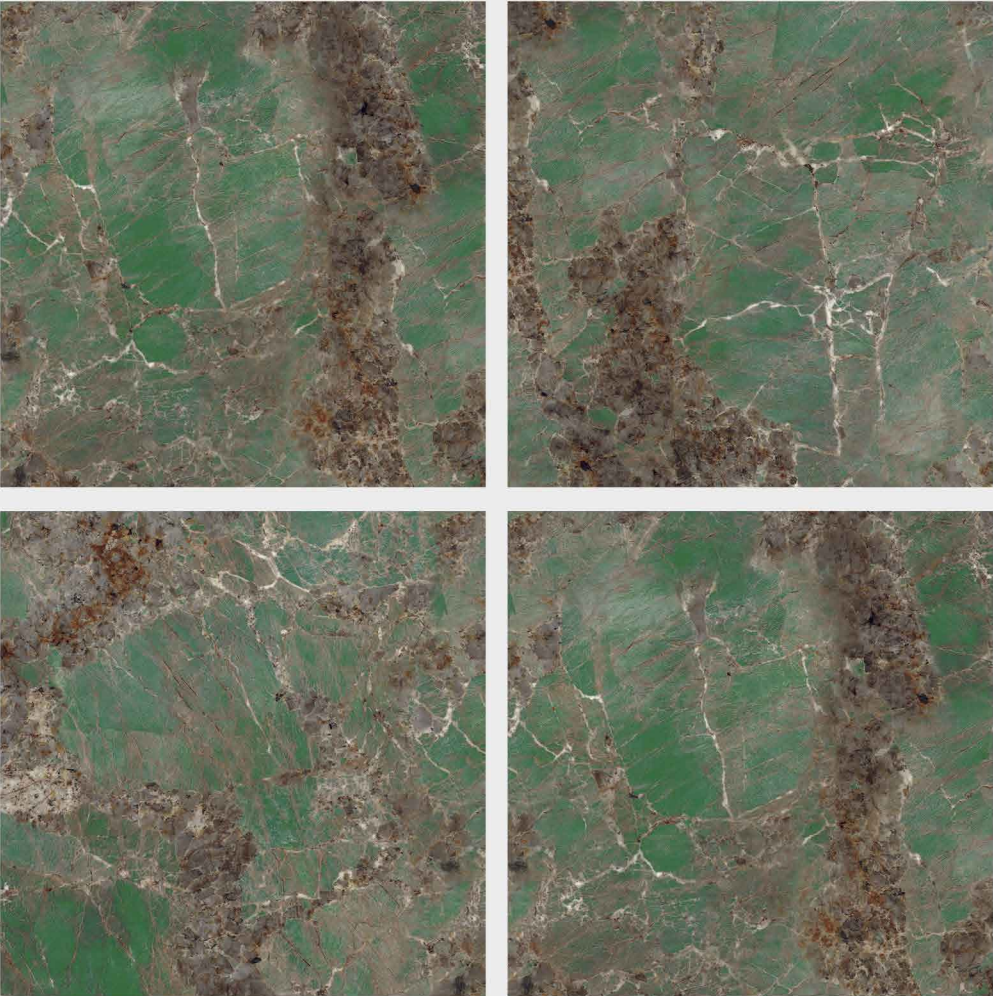

# Application Area

ALMOND GREEN

Model  
**ALMOND GREEN**

RANDOM : **03** | FINISH - **DARK POLISHED**

**1200x**  
**1200MM**

Model  
**AMAZONITE**

RANDOM : **03** | FINISH - **DARK POLISHED**

**1200x**  
**1200MM**