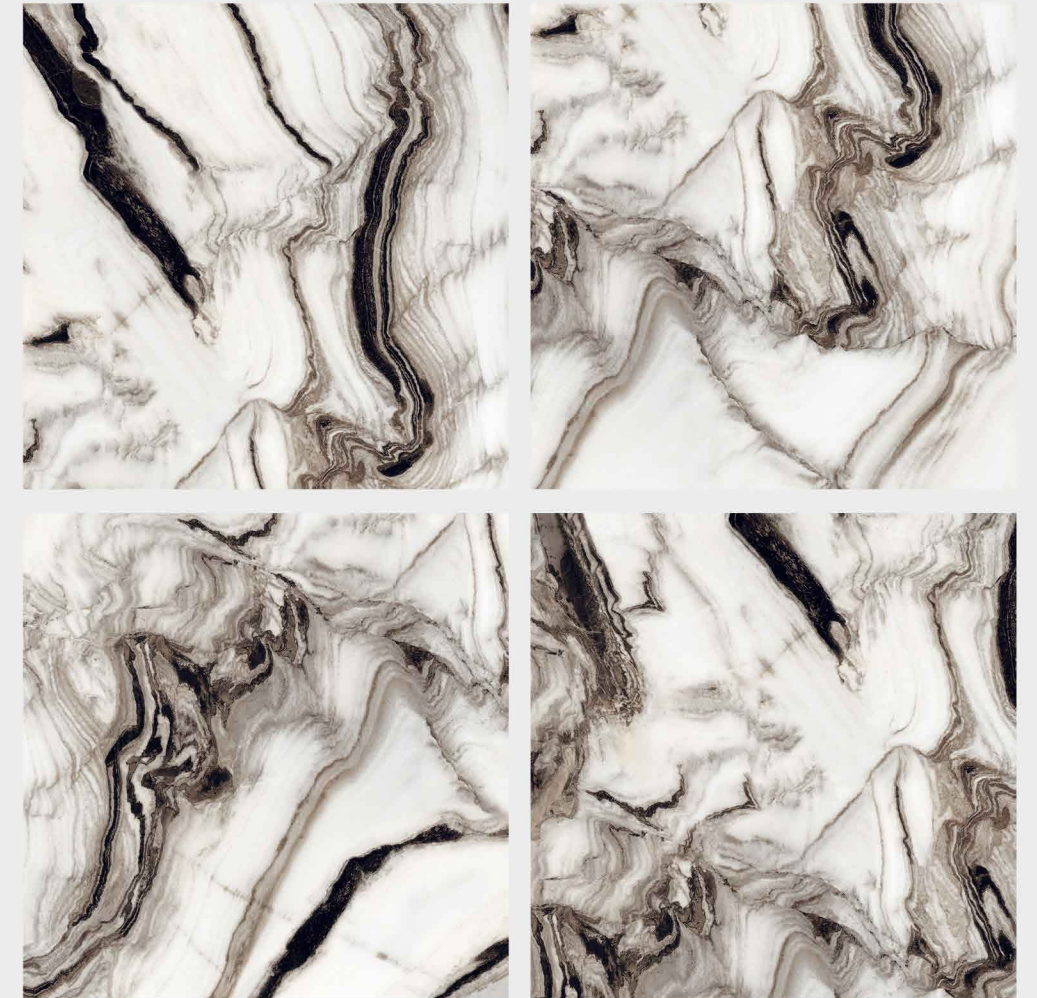

Model
BIANCO LASA

RANDOM : **04** | FINISH - **DARK POLISHED**

1200x
1200MM