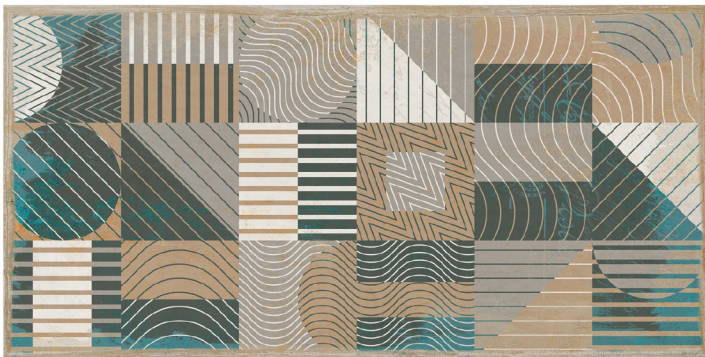

**6 0 0 X**  
**1 2 0 0 M M**

## 5001 DECOR 1

600 X 1200 MM  
Decore series (Matt)