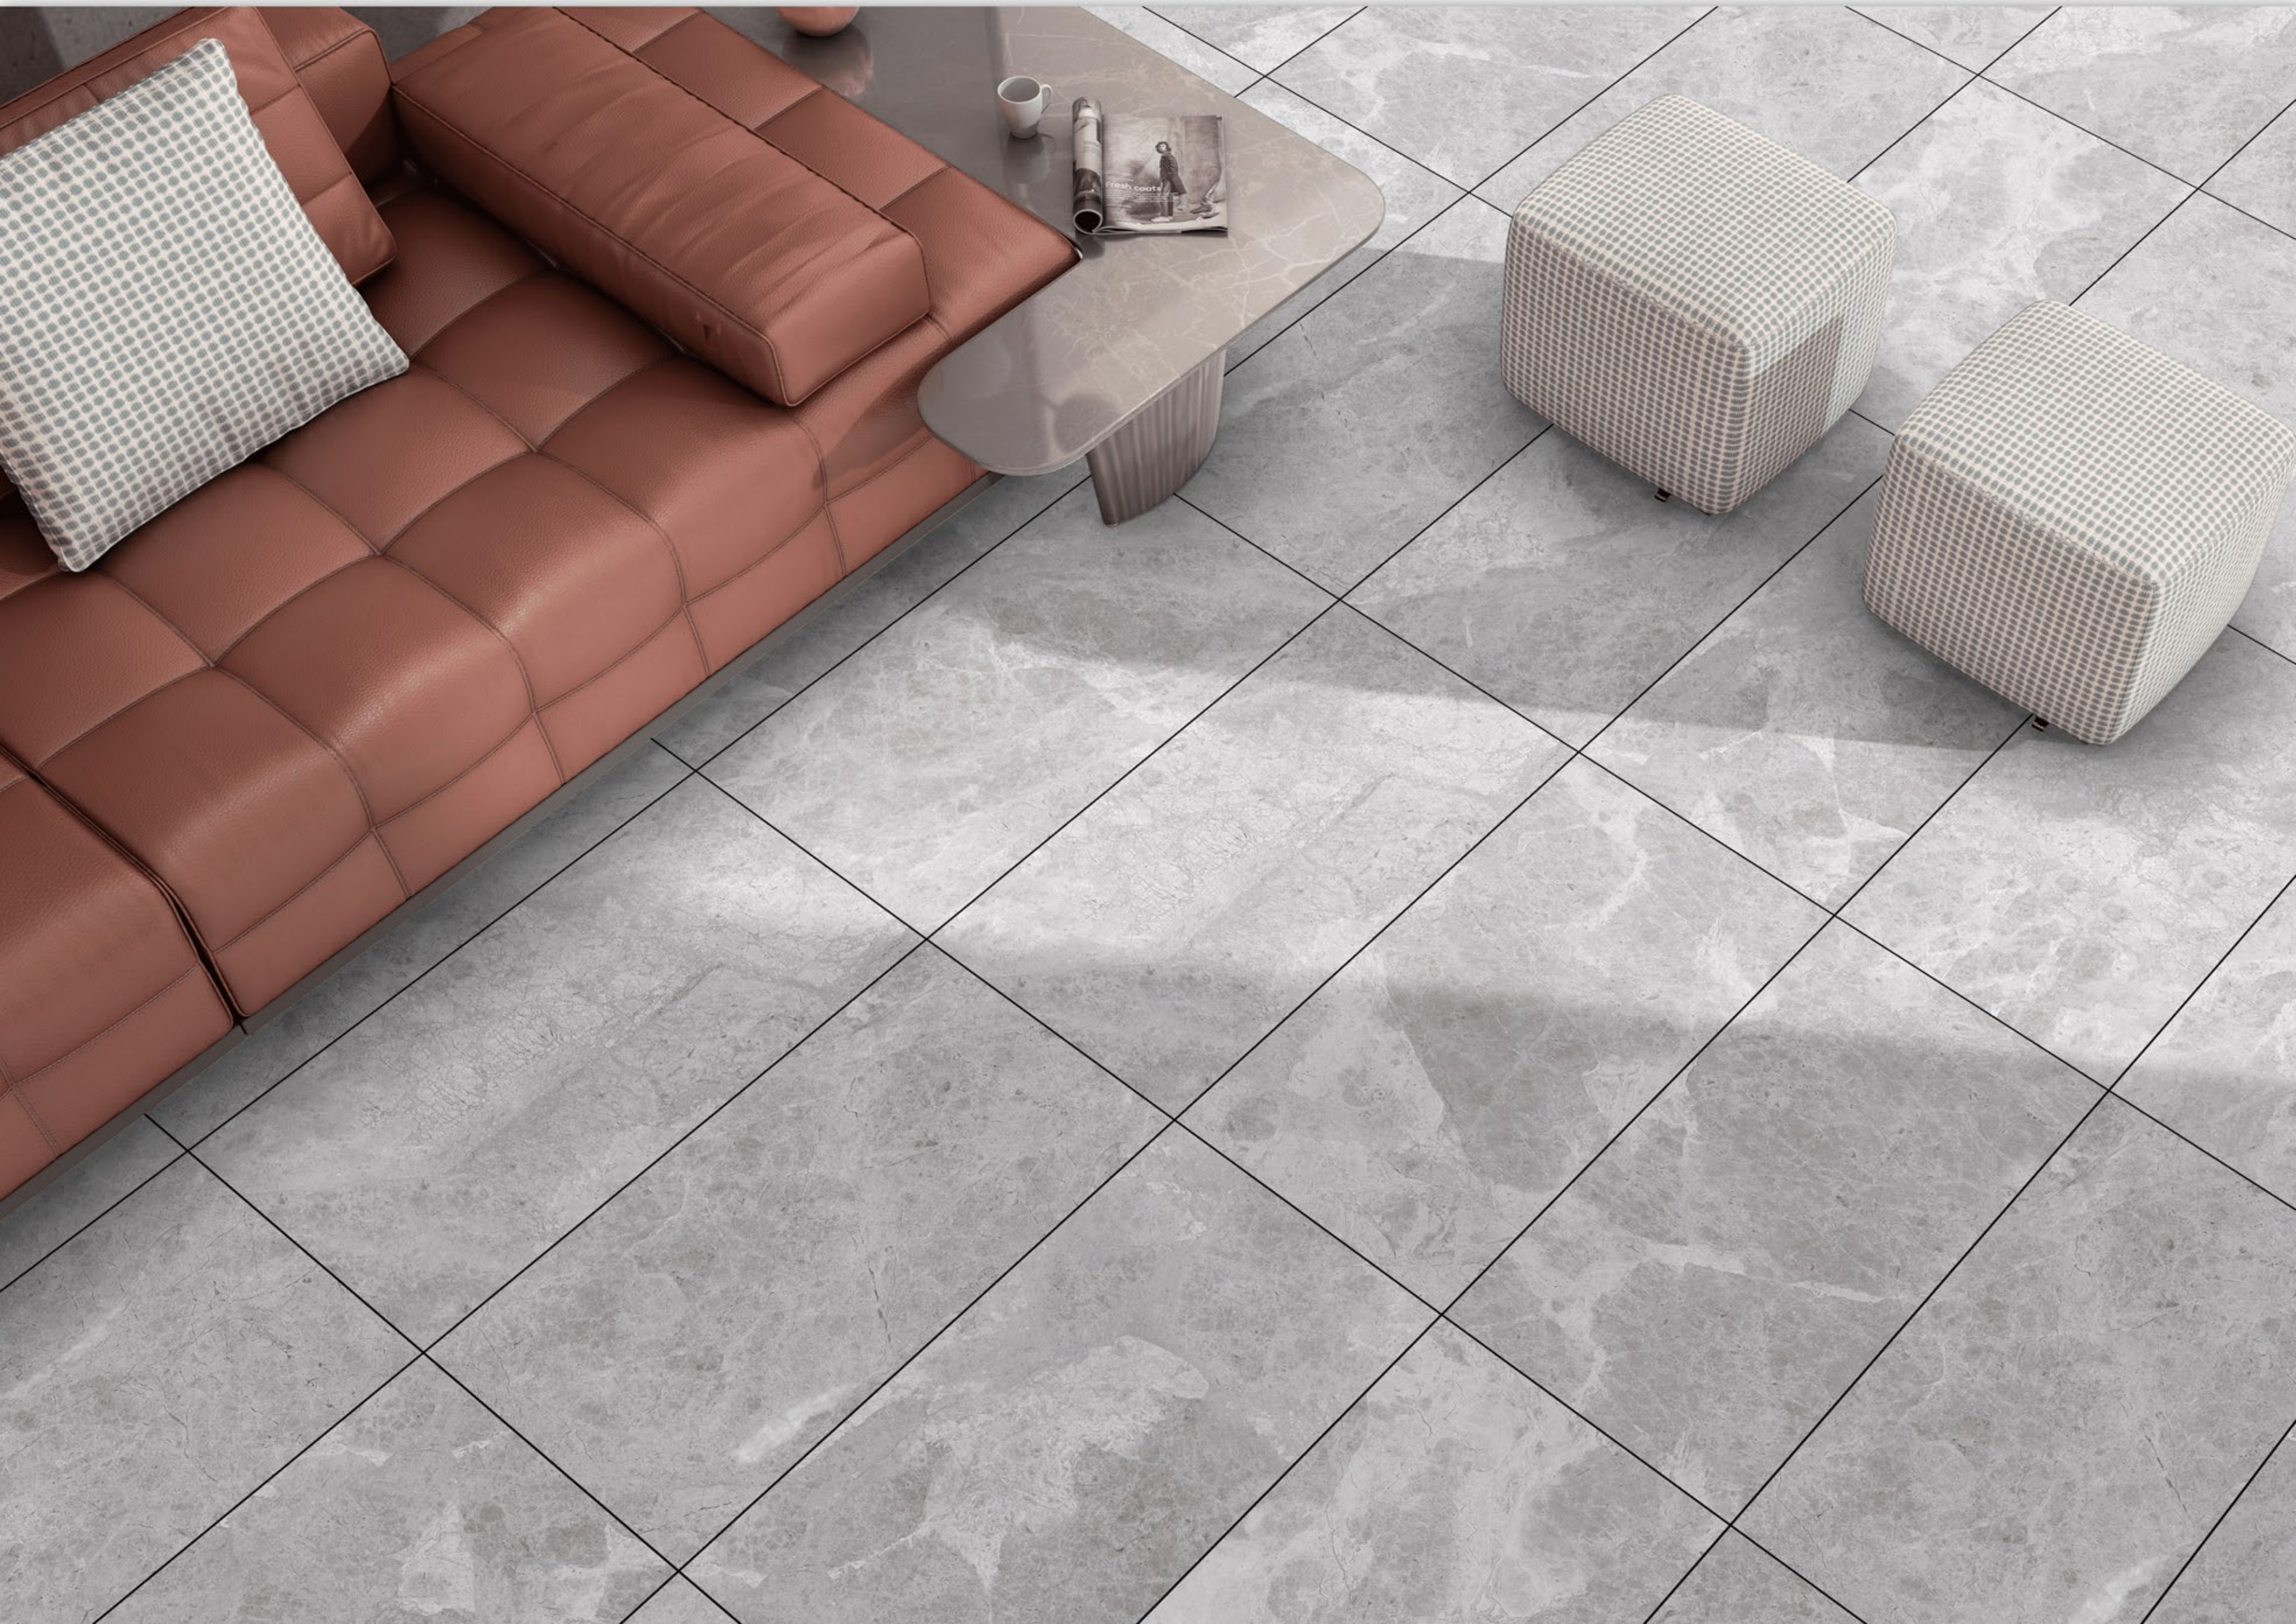

Matte
SERIES