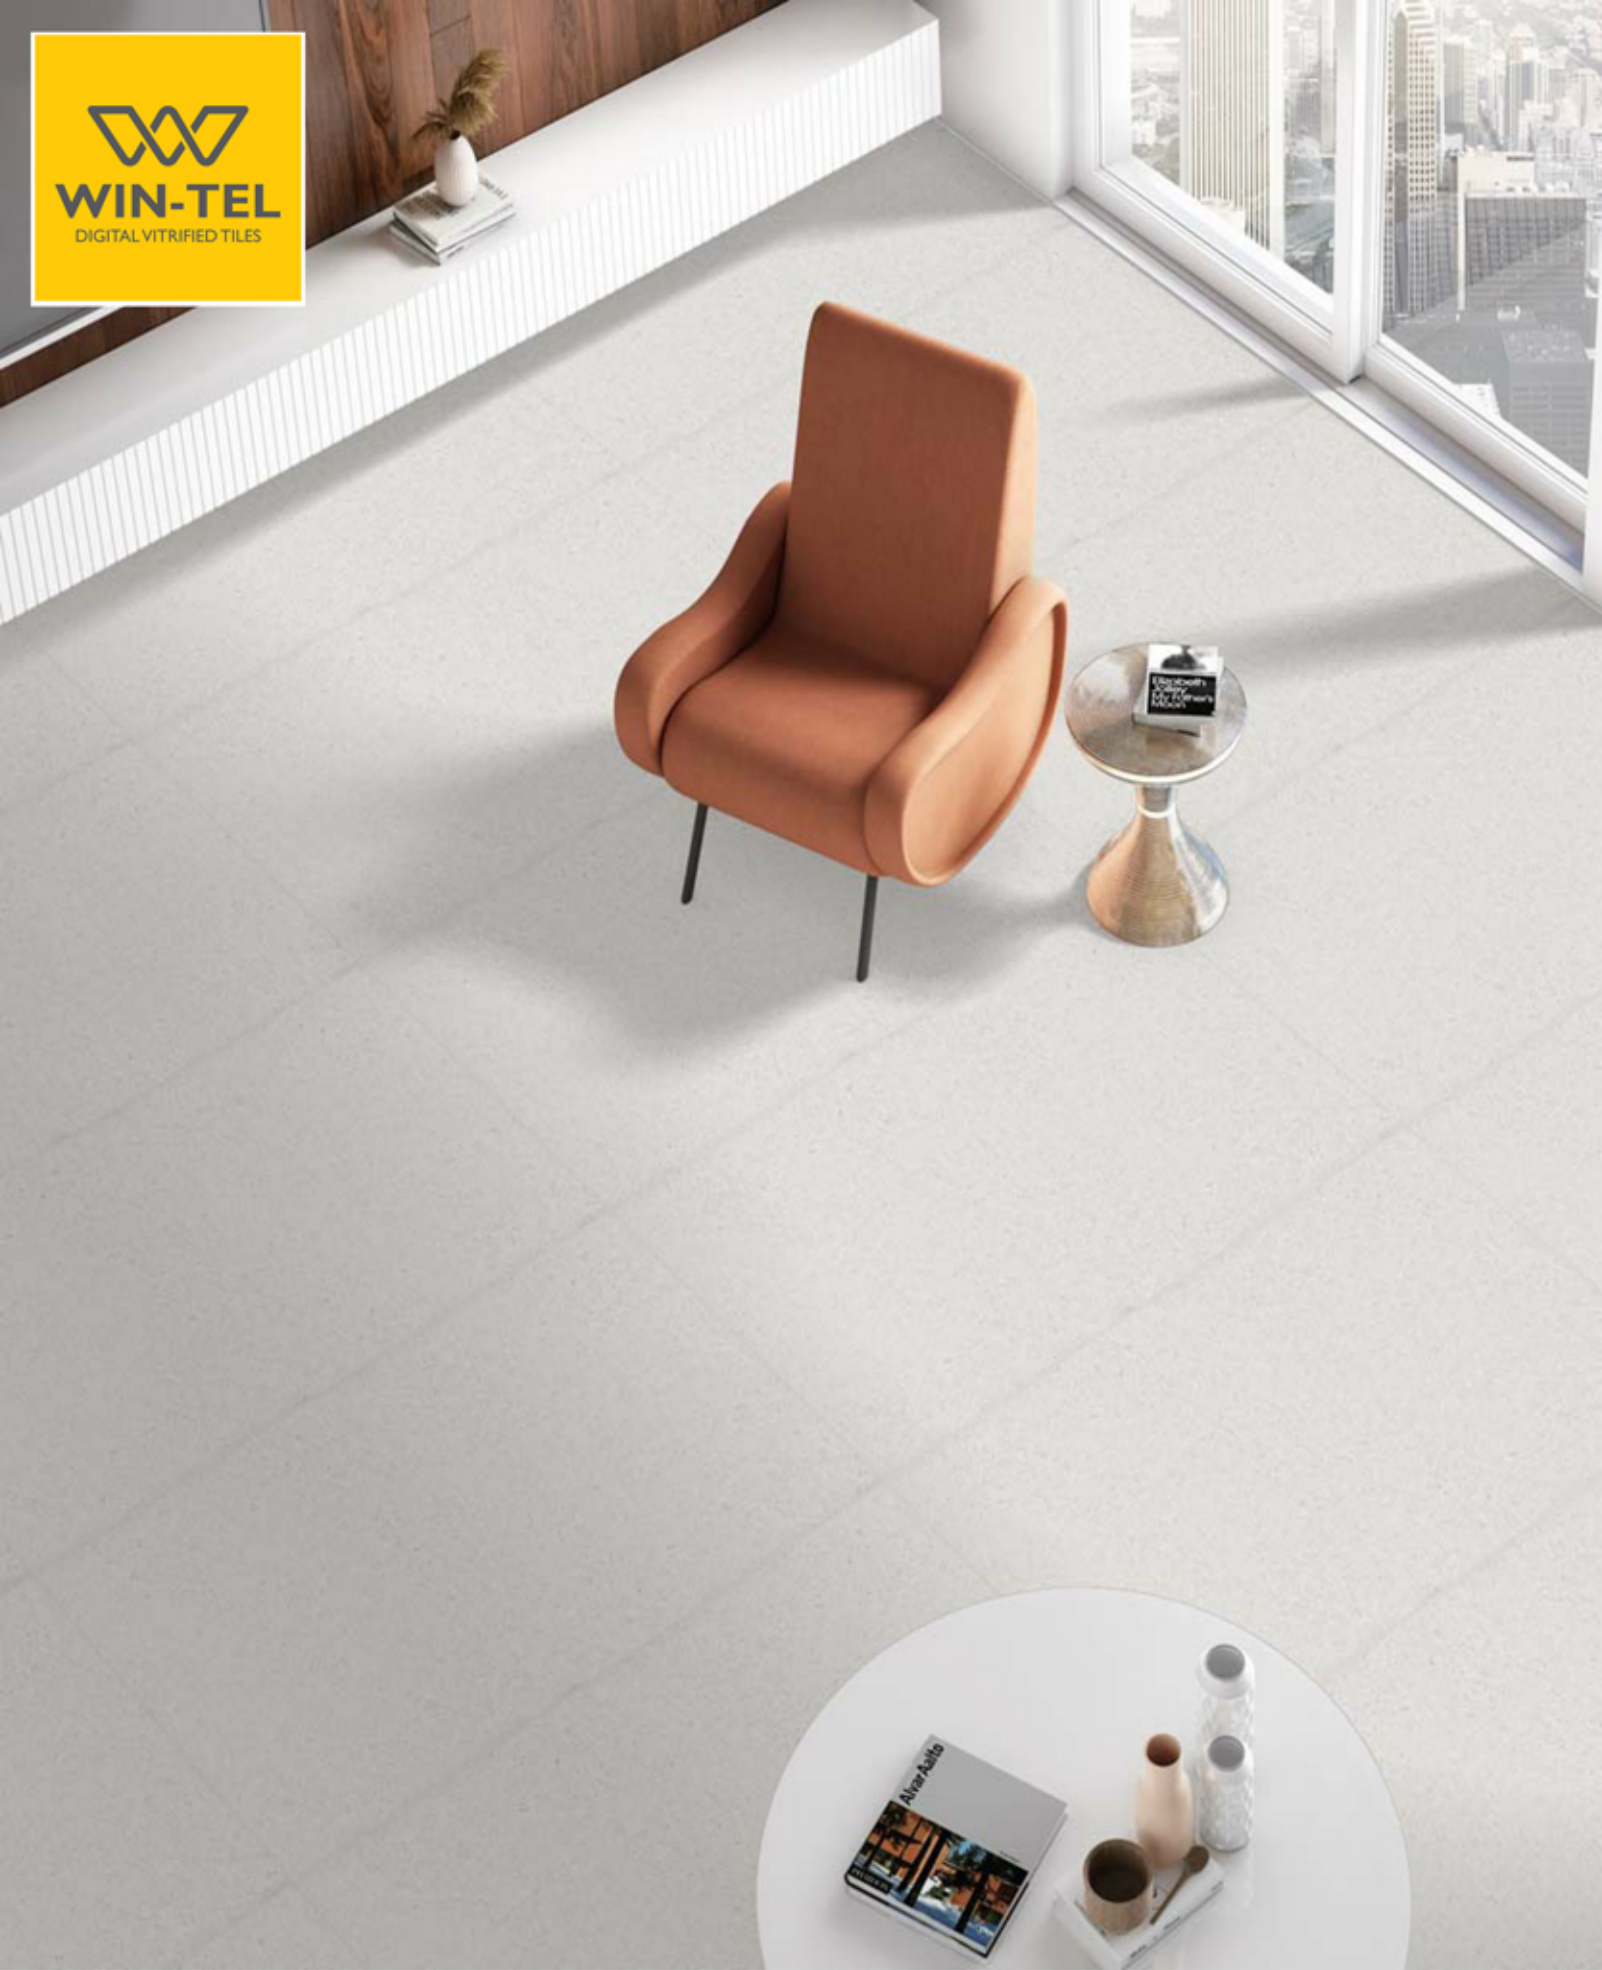

NEPOLEON ROME

600 X 1200 MM
MATT

NEPOLEON ROME

FINISH
MATT

SIZE
600 X 1200 MM

WIN-TEL
DIGITAL VITRIFIED TILES

NEPOLEON WHITE

600 X 1200 MM
MATT