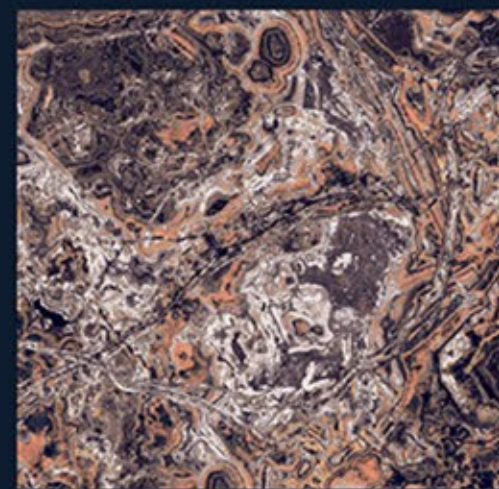

HIGH GLOSS SERIES	VINTAGE AQUA	600x600MM
-------------------	--------------	-----------

 ECO-FRIENDLY

 ZERO MAINTENANCE

 LOW WATER ABSORPTION

 RANDOM DESIGNS

BROKLYN RED

RANDOMS - (6)

BROKLYN INDIGO

RANDOMS - (6)

BROKLYN GREEN

RANDOMS - (6)

PORTRO GOLD

RANDOMS - (6)