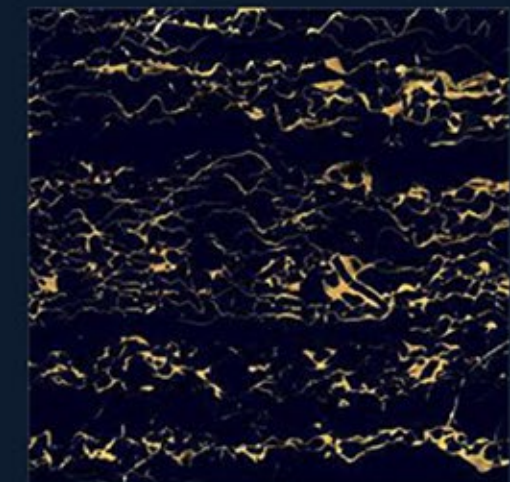

 ECO-FRIENDLY

 ZERO MAINTENANCE

 LOW WATER ABSORPTION

 RANDOM DESIGNS

PORTRO YELLOW

RANDOMS (6)

HIGH GLOSS SERIES	PORTRO YELLOW	600x600MM
-------------------	---------------	-----------

 ECO-FRIENDLY