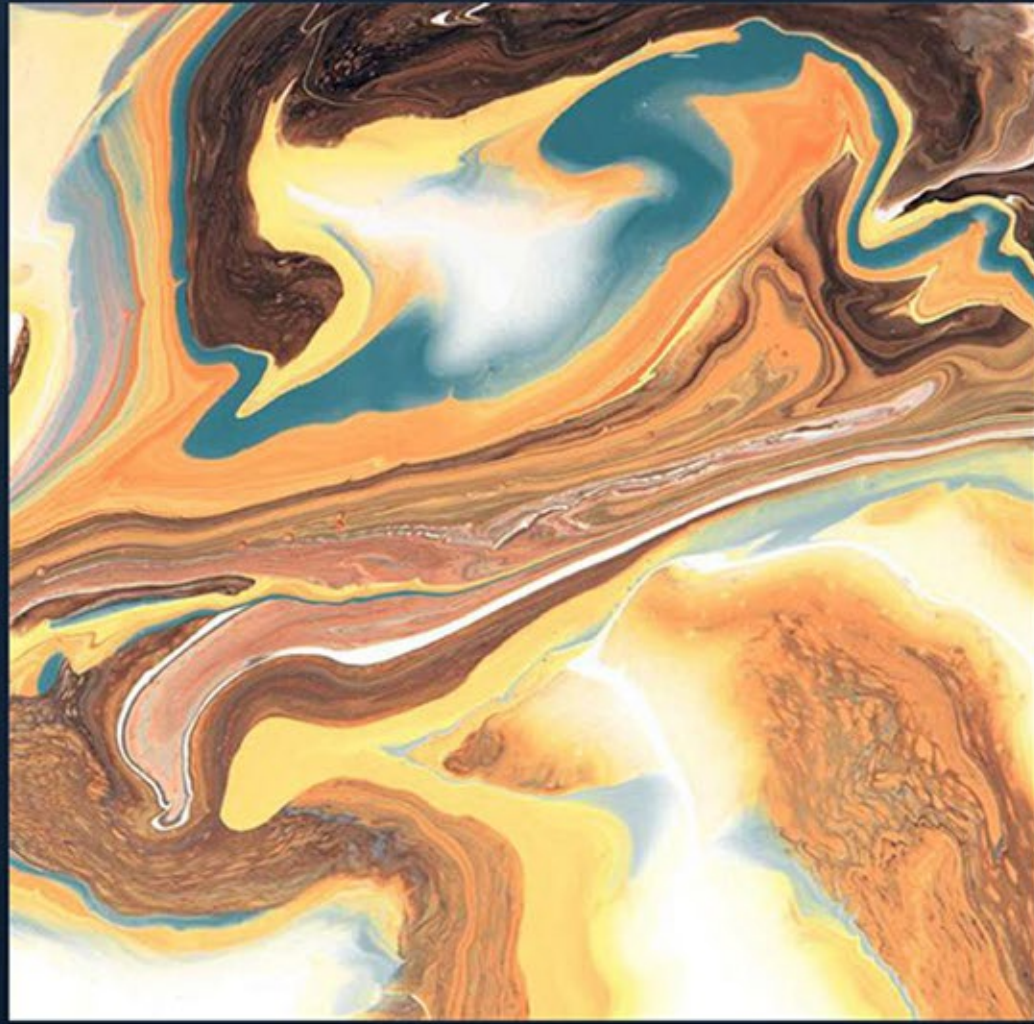

SANTA MIX

RANDOMS (4)

HIGH GLOSS SERIES

SANTA MIX

600x600MM

ECO-FRIENDLY

ZERO MAINTENANCE

LOW WATER ABSORPTION

RANDOM DESIGNS