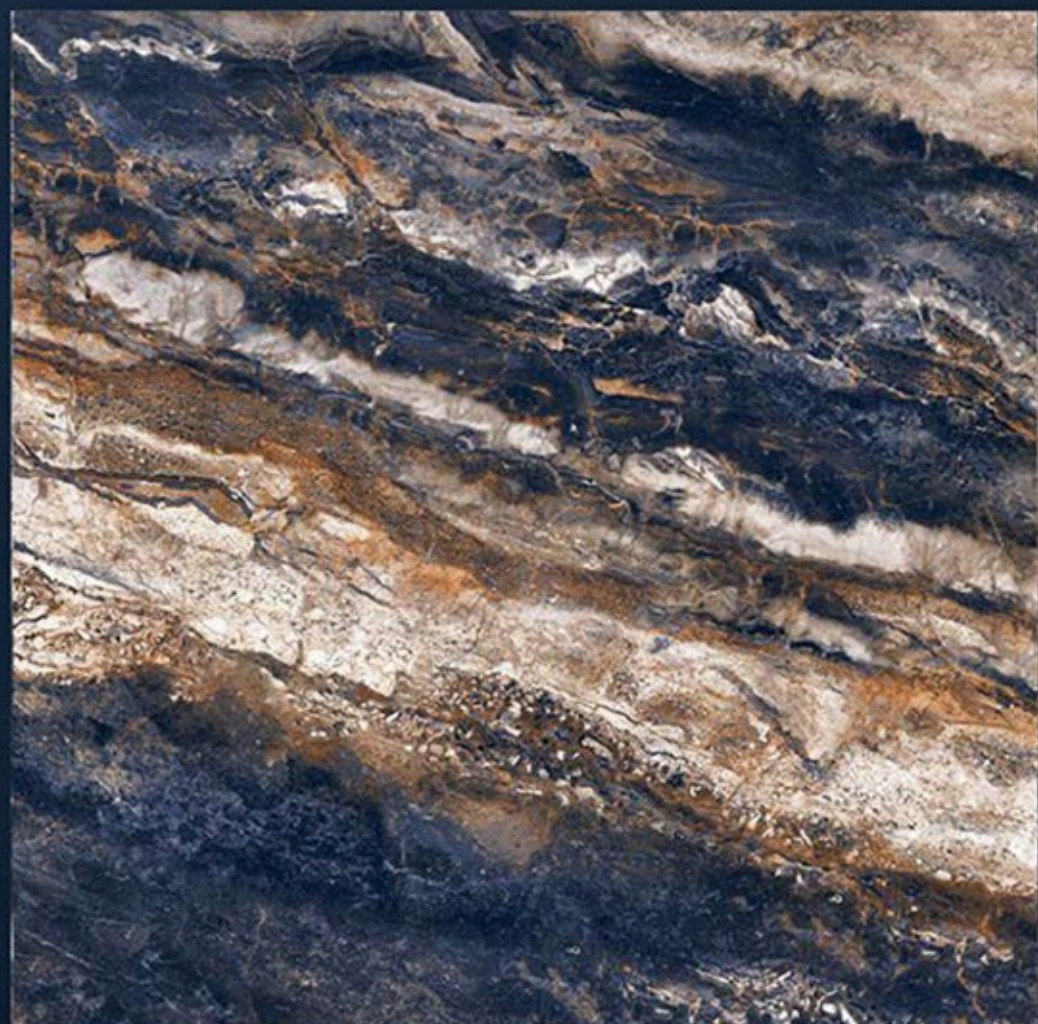

-  ECO-FRIENDLY
-  ZERO MAINTENANCE
-  LOW WATER ABSORPTION
-  RANDOM DESIGNS

DEZIL BLUE

RANDOMS (8)

HIGH GLOSS SERIES DEZIL BLUE 600x600MM

ECO-FRIENDLY

0% ZERO MAINTENANCE

LOW WATER ABSORPTION

RANDOM DESIGNS