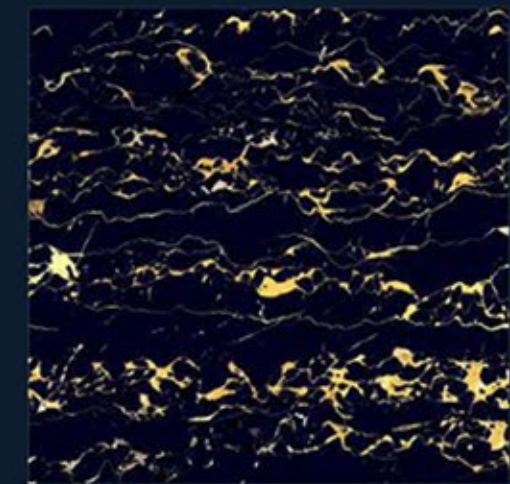

 ECO-FRIENDLY

 ZERO MAINTENANCE

 LOW WATER ABSORPTION

 RANDOM DESIGNS

PORTRO YELLOW

RANDOMS (6)

HIGH GLOSS SERIES	PORTRO YELLOW	600x600MM
-------------------	---------------	-----------

 ECO-FRIENDLY