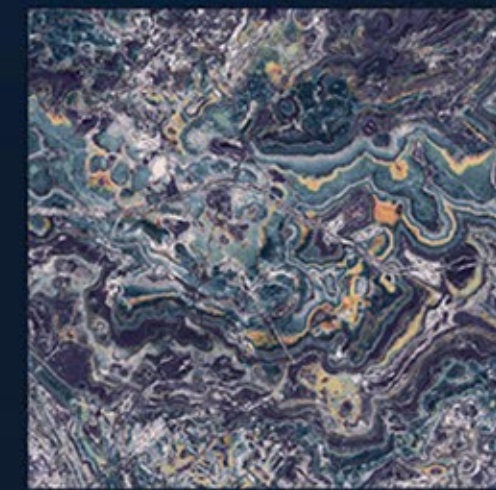

HIGH GLOSS SERIES	VINTAGE AQUA	600x600MM
-------------------	--------------	-----------

 ECO-FRIENDLY

 ZERO MAINTENANCE

 LOW WATER ABSORPTION

 RANDOM DESIGNS

BROKLYN RED

RANDOMS - (6)

BROKLYN INDIGO

RANDOMS - (6)

BROKLYN GREEN

RANDOMS - (6)

PORTRO GOLD

RANDOMS - (6)