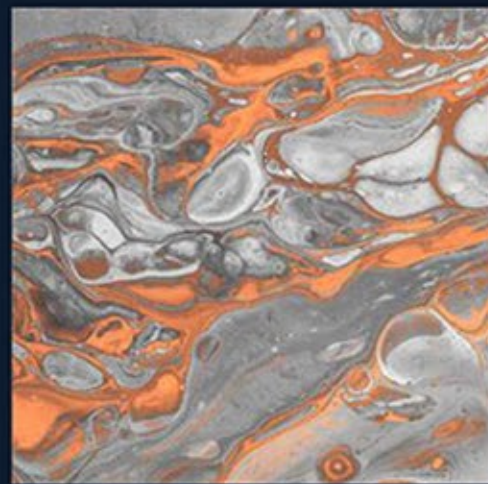

REDISSION

RANDOMS (6)

HIGH GLOSS SERIES

REDISSION

600x600MM

ECO-FRIENDLY

ZERO MAINTENANCE

LOW WATER ABSORPTION

RANDOM DESIGNS