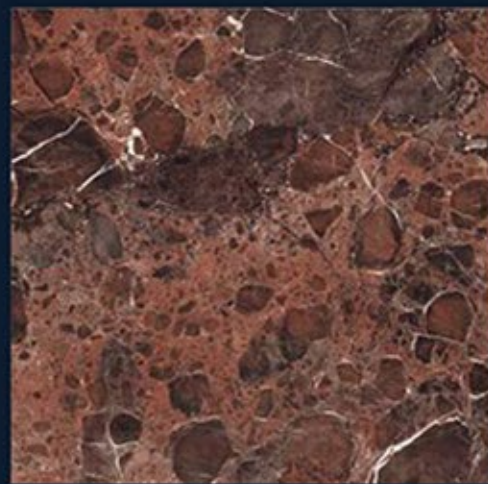

EMPERADOR RED

RANDOMS (4)

HIGH GLOSS SERIES   EMPERADOR RED   600x600MM

- ECO-FRIENDLY
- 0% ZERO MAINTENANCE
- LOW WATER ABSORPTION
- RANDOM DESIGNS