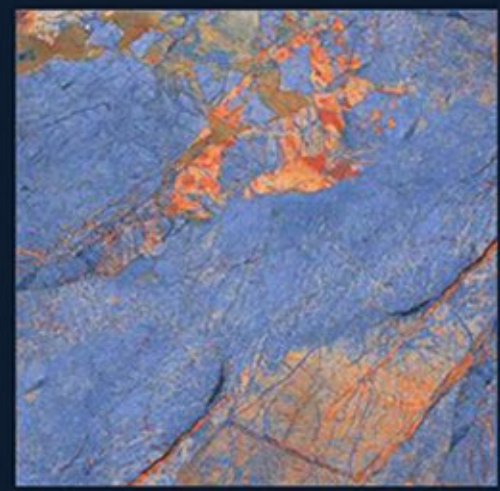

EMPERADOR RED

RANDOMS (4)

HIGH GLOSS SERIES EMPERADOR RED 600x600MM

- ECO-FRIENDLY
- 0% ZERO MAINTENANCE
- LOW WATER ABSORPTION
- RANDOM DESIGNS

EROS BLUE RED

RANDOMS (8)

HIGH GLOSS SERIES	EROS BLUE RED	600x600MM
-------------------	---------------	-----------