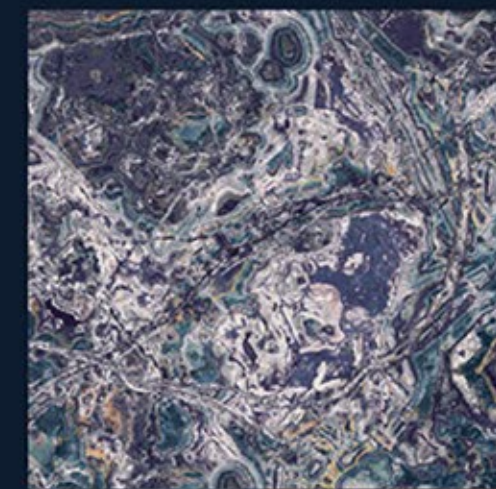

HIGH GLOSS SERIES	VINTAGE AQUA	600x600MM
-------------------	--------------	-----------

 ECO-FRIENDLY

 ZERO MAINTENANCE

 LOW WATER ABSORPTION

 RANDOM DESIGNS

BROKLYN RED

RANDOMS - (6)

BROKLYN INDIGO

RANDOMS - (6)

BROKLYN GREEN

RANDOMS - (6)

PORTRO GOLD

RANDOMS - (6)