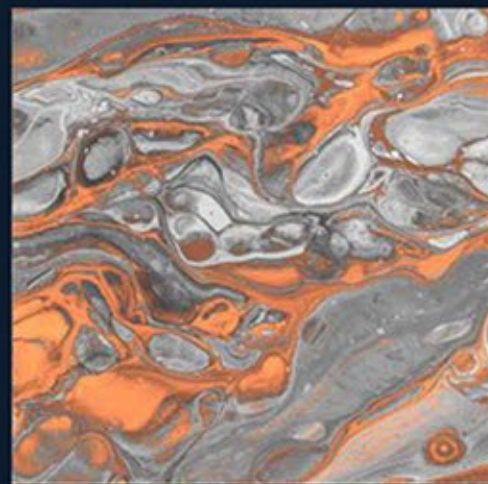

REDISSION

RANDOMS (6)

HIGH GLOSS SERIES

REDISSION

600x600MM

ECO-FRIENDLY

ZERO MAINTENANCE

LOW WATER ABSORPTION

RANDOM DESIGNS