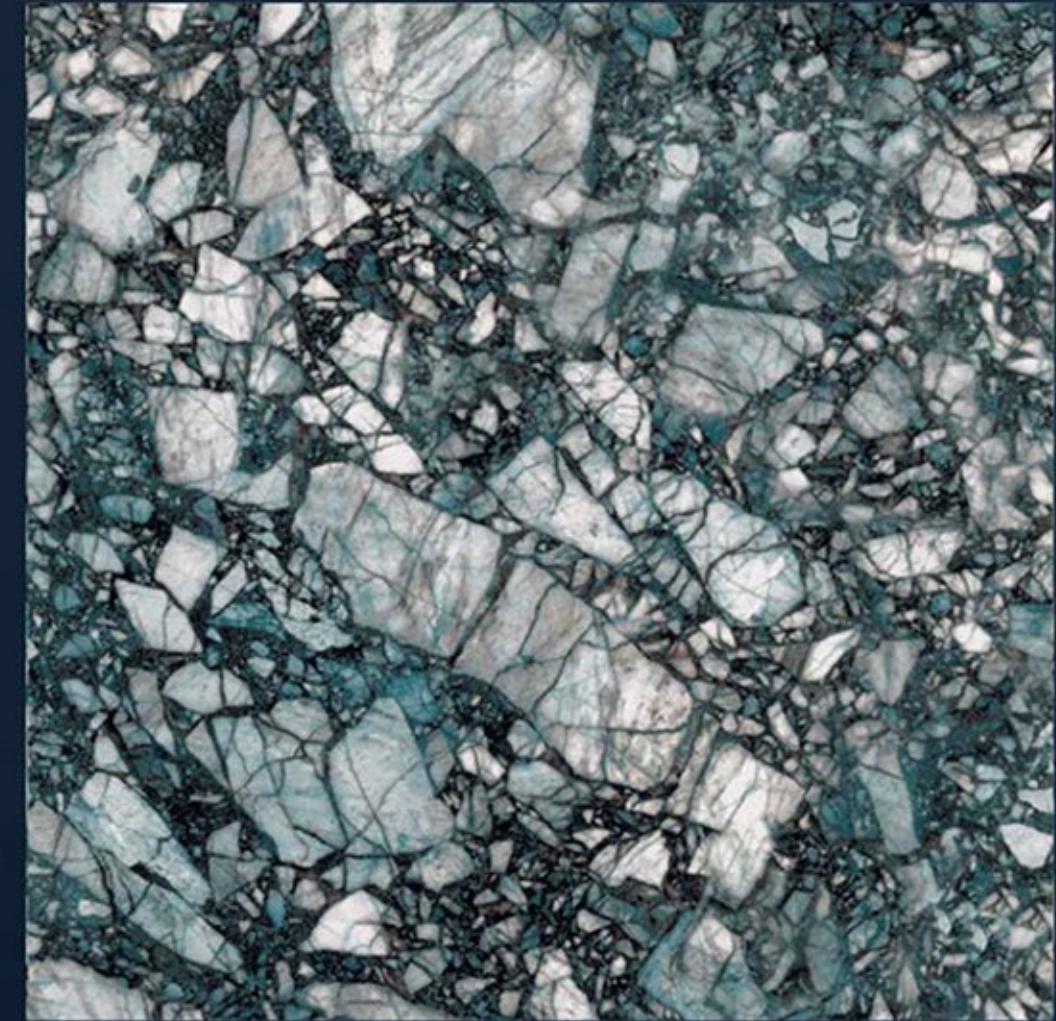

BAZEL GREEN

600x600MM

ECO-FRIENDLY

ZERO MAINTENANCE

LOW WATER ABSORPTION

RANDOM DESIGNS

BOTEGA AQUA

RANDOMS (8)