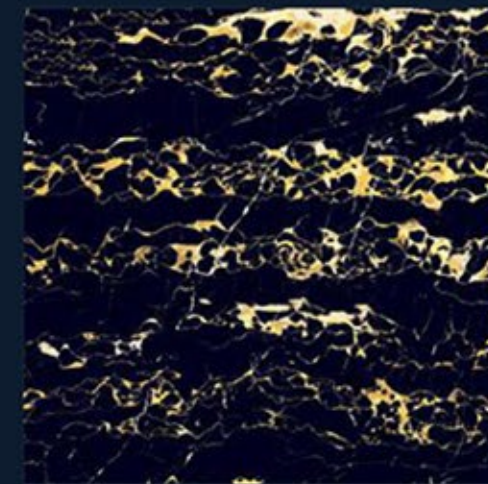

 ECO-FRIENDLY

 ZERO MAINTENANCE

 LOW WATER ABSORPTION

 RANDOM DESIGNS

PORTRO YELLOW

RANDOMS (6)

HIGH GLOSS SERIES	PORTRO YELLOW	600x600MM
-------------------	---------------	-----------

 ECO-FRIENDLY