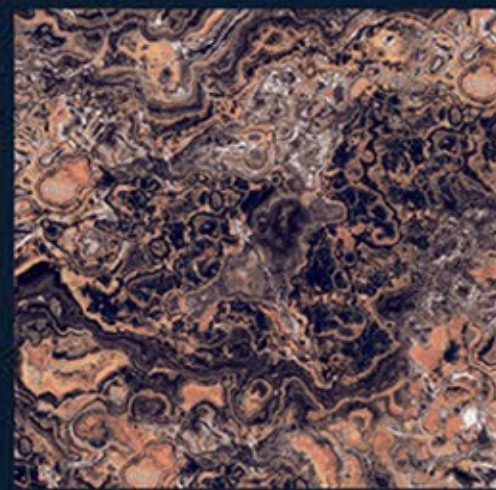

HIGH GLOSS SERIES	VINTAGE AQUA	600x600MM
-------------------	--------------	-----------

 ECO-FRIENDLY

 ZERO MAINTENANCE

 LOW WATER ABSORPTION

 RANDOM DESIGNS

BROKLYN RED

RANDOMS - (6)

BROKLYN INDIGO

RANDOMS - (6)

BROKLYN GREEN

RANDOMS - (6)

PORTRO GOLD

RANDOMS - (6)