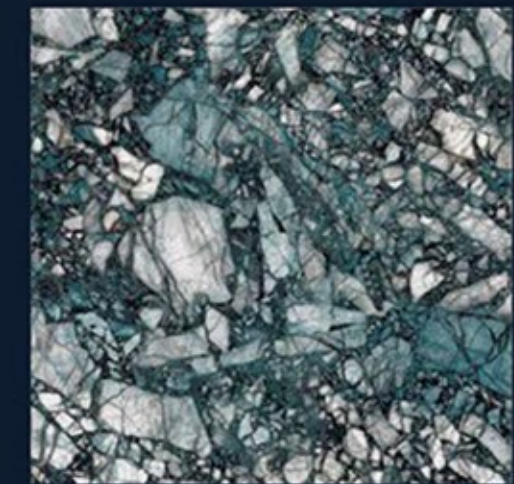

BAZEL GREEN

600x600MM

ECO-FRIENDLY

ZERO MAINTENANCE

LOW WATER ABSORPTION

RANDOM DESIGNS

BOTEGA AQUA

RANDOMS (8)