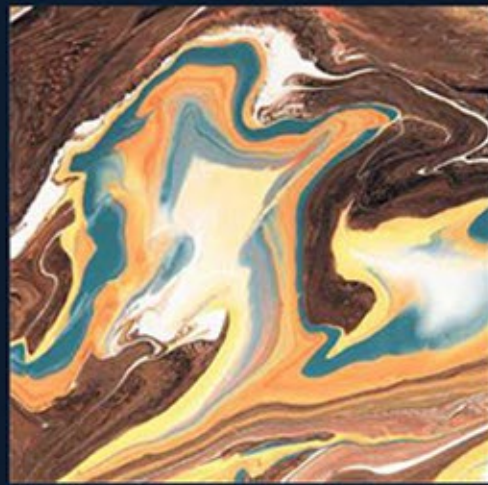

SANTA MIX

RANDOMS (4)

HIGH GLOSS SERIES

SANTA MIX

600x600MM

ECO-FRIENDLY

ZERO MAINTENANCE

LOW WATER ABSORPTION

RANDOM DESIGNS