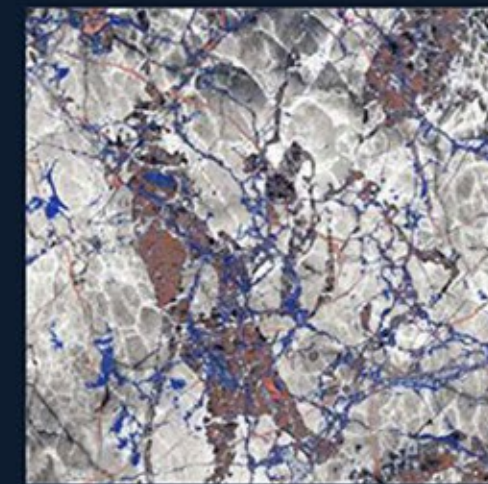

AMROS BLUE

RANDOMS (8)