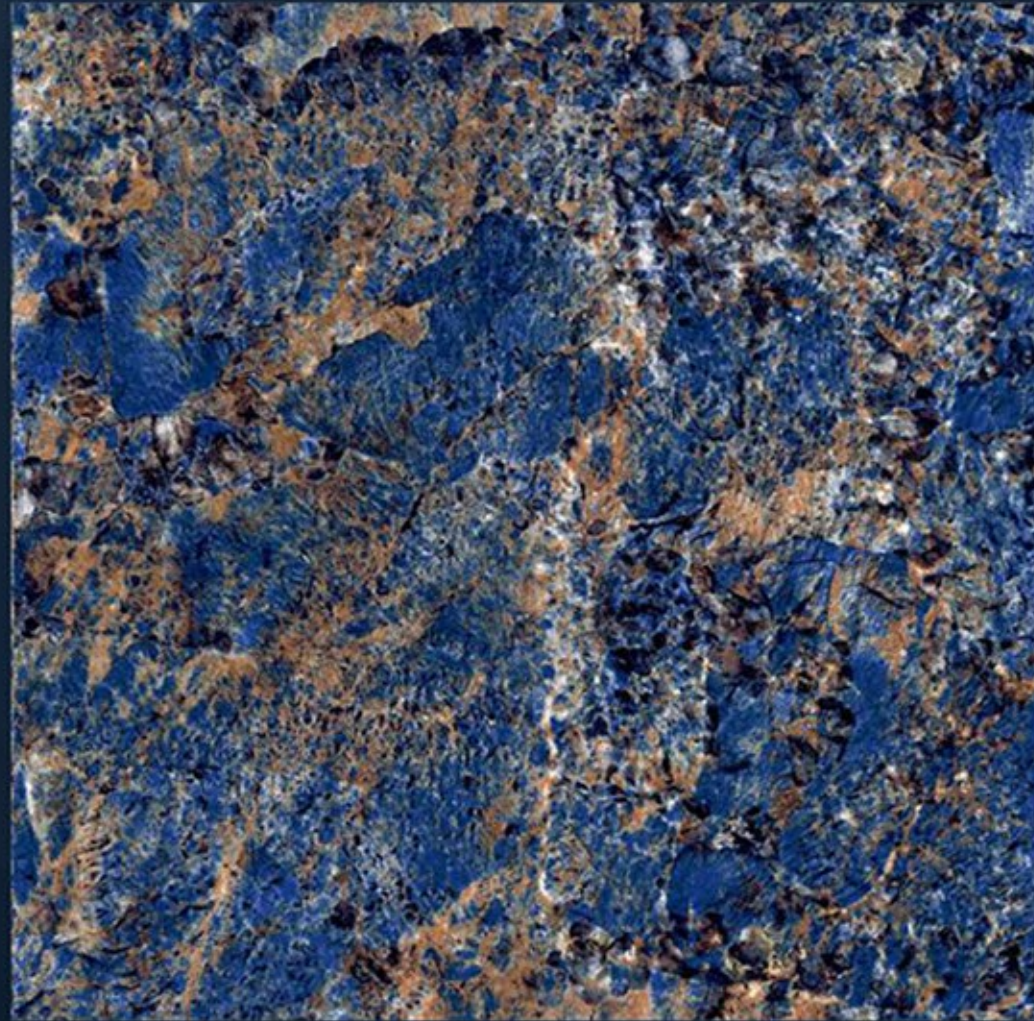

MYSTRO BLUE

RANDOMS (7)

HIGH GLOSS SERIES

MYSTRO BLUE

600x600MM

ECO-FRIENDLY

ZERO MAINTENANCE

LOW WATER ABSORPTION

RANDOM DESIGNS