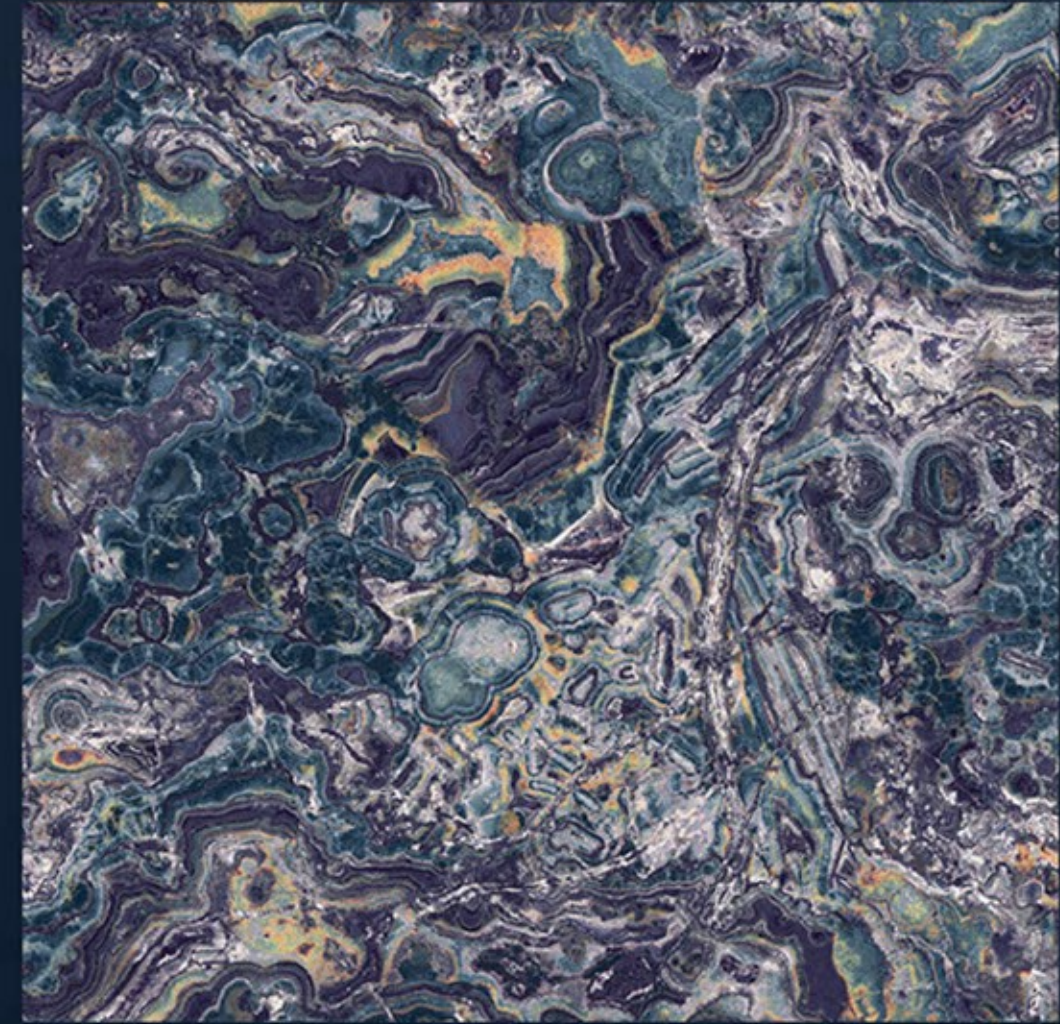

HIGH GLOSS SERIES	VINTAGE AQUA	600x600MM
-------------------	--------------	-----------

 ECO-FRIENDLY

 ZERO MAINTENANCE

 LOW WATER ABSORPTION

 RANDOM DESIGNS

BROKLYN RED

RANDOMS - (6)

BROKLYN INDIGO

RANDOMS - (6)

BROKLYN GREEN

RANDOMS - (6)

PORTRO GOLD

RANDOMS - (6)