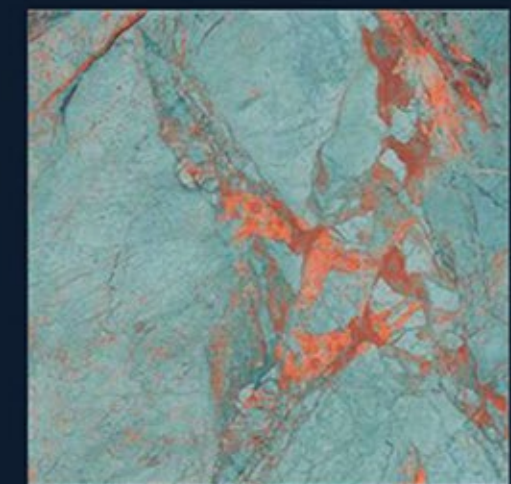

EROS AQUA RED

RANDOMS (8)