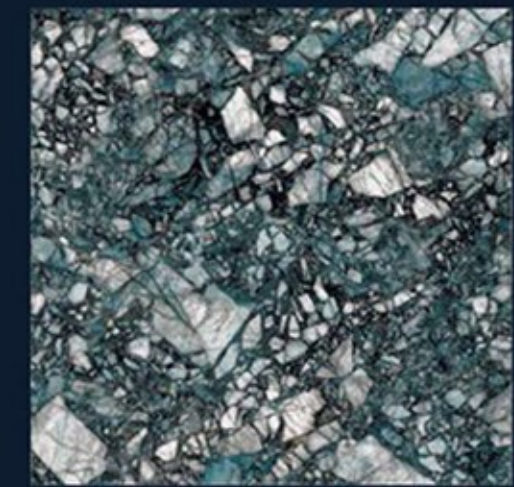

BAZEL GREEN

600x600MM

ECO-FRIENDLY

ZERO MAINTENANCE

LOW WATER ABSORPTION

RANDOM DESIGNS

BOTEGA AQUA

RANDOMS (8)