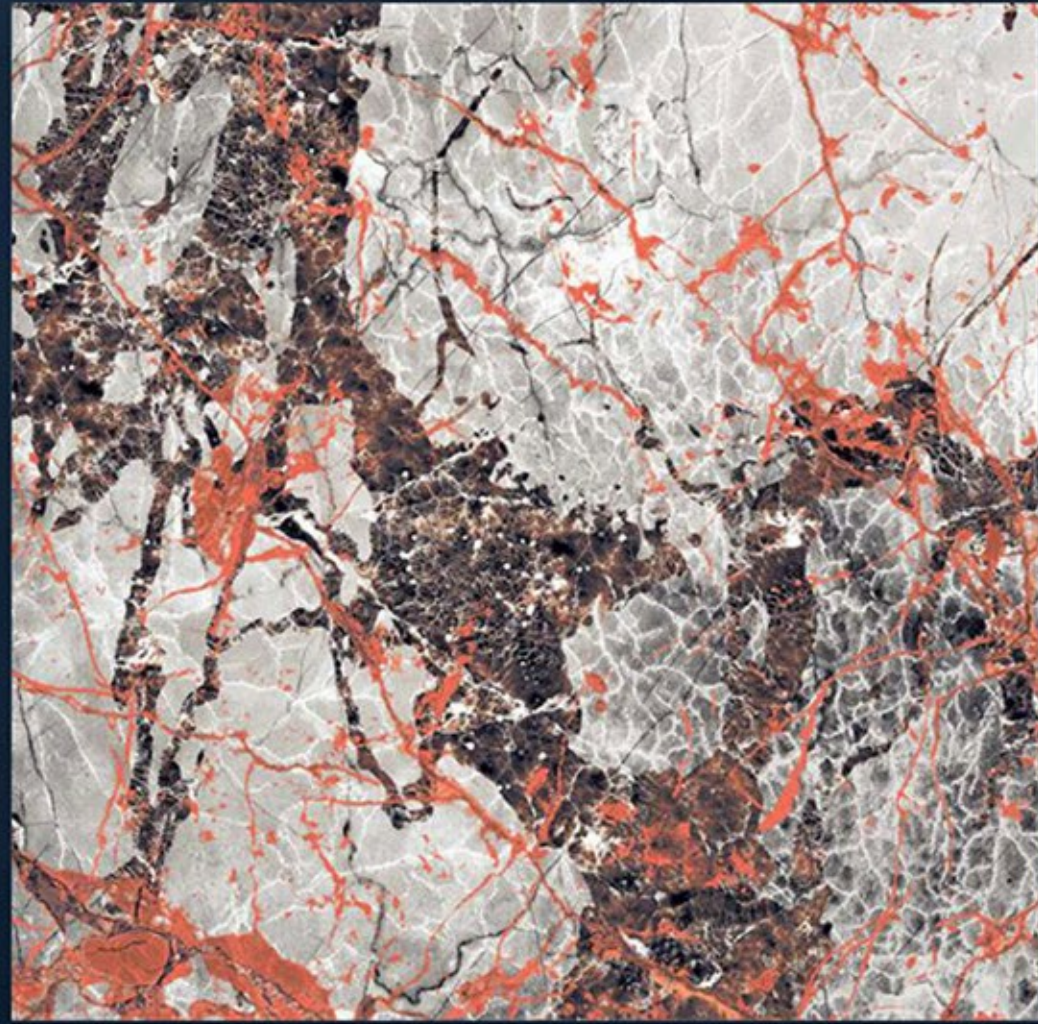

AMROS RED

RANDOMS (8)

HIGH GLOSS SERIES

AMROS RED

600x600MM

ECO-FRIENDLY

ZERO MAINTENANCE

LOW WATER ABSORPTION

RANDOM DESIGNS