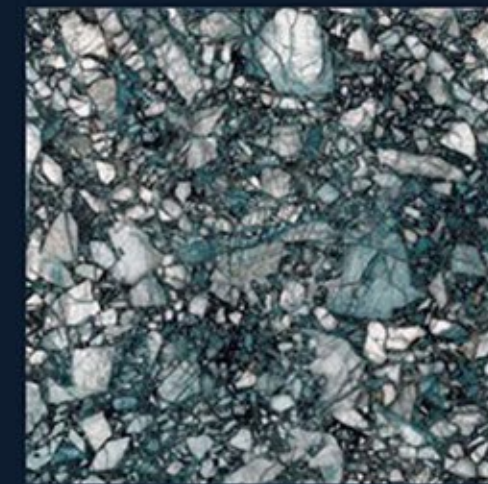

BAZEL GREEN

600x600MM

ECO-FRIENDLY

ZERO MAINTENANCE

LOW WATER ABSORPTION

RANDOM DESIGNS

BOTEGA AQUA

RANDOMS (8)