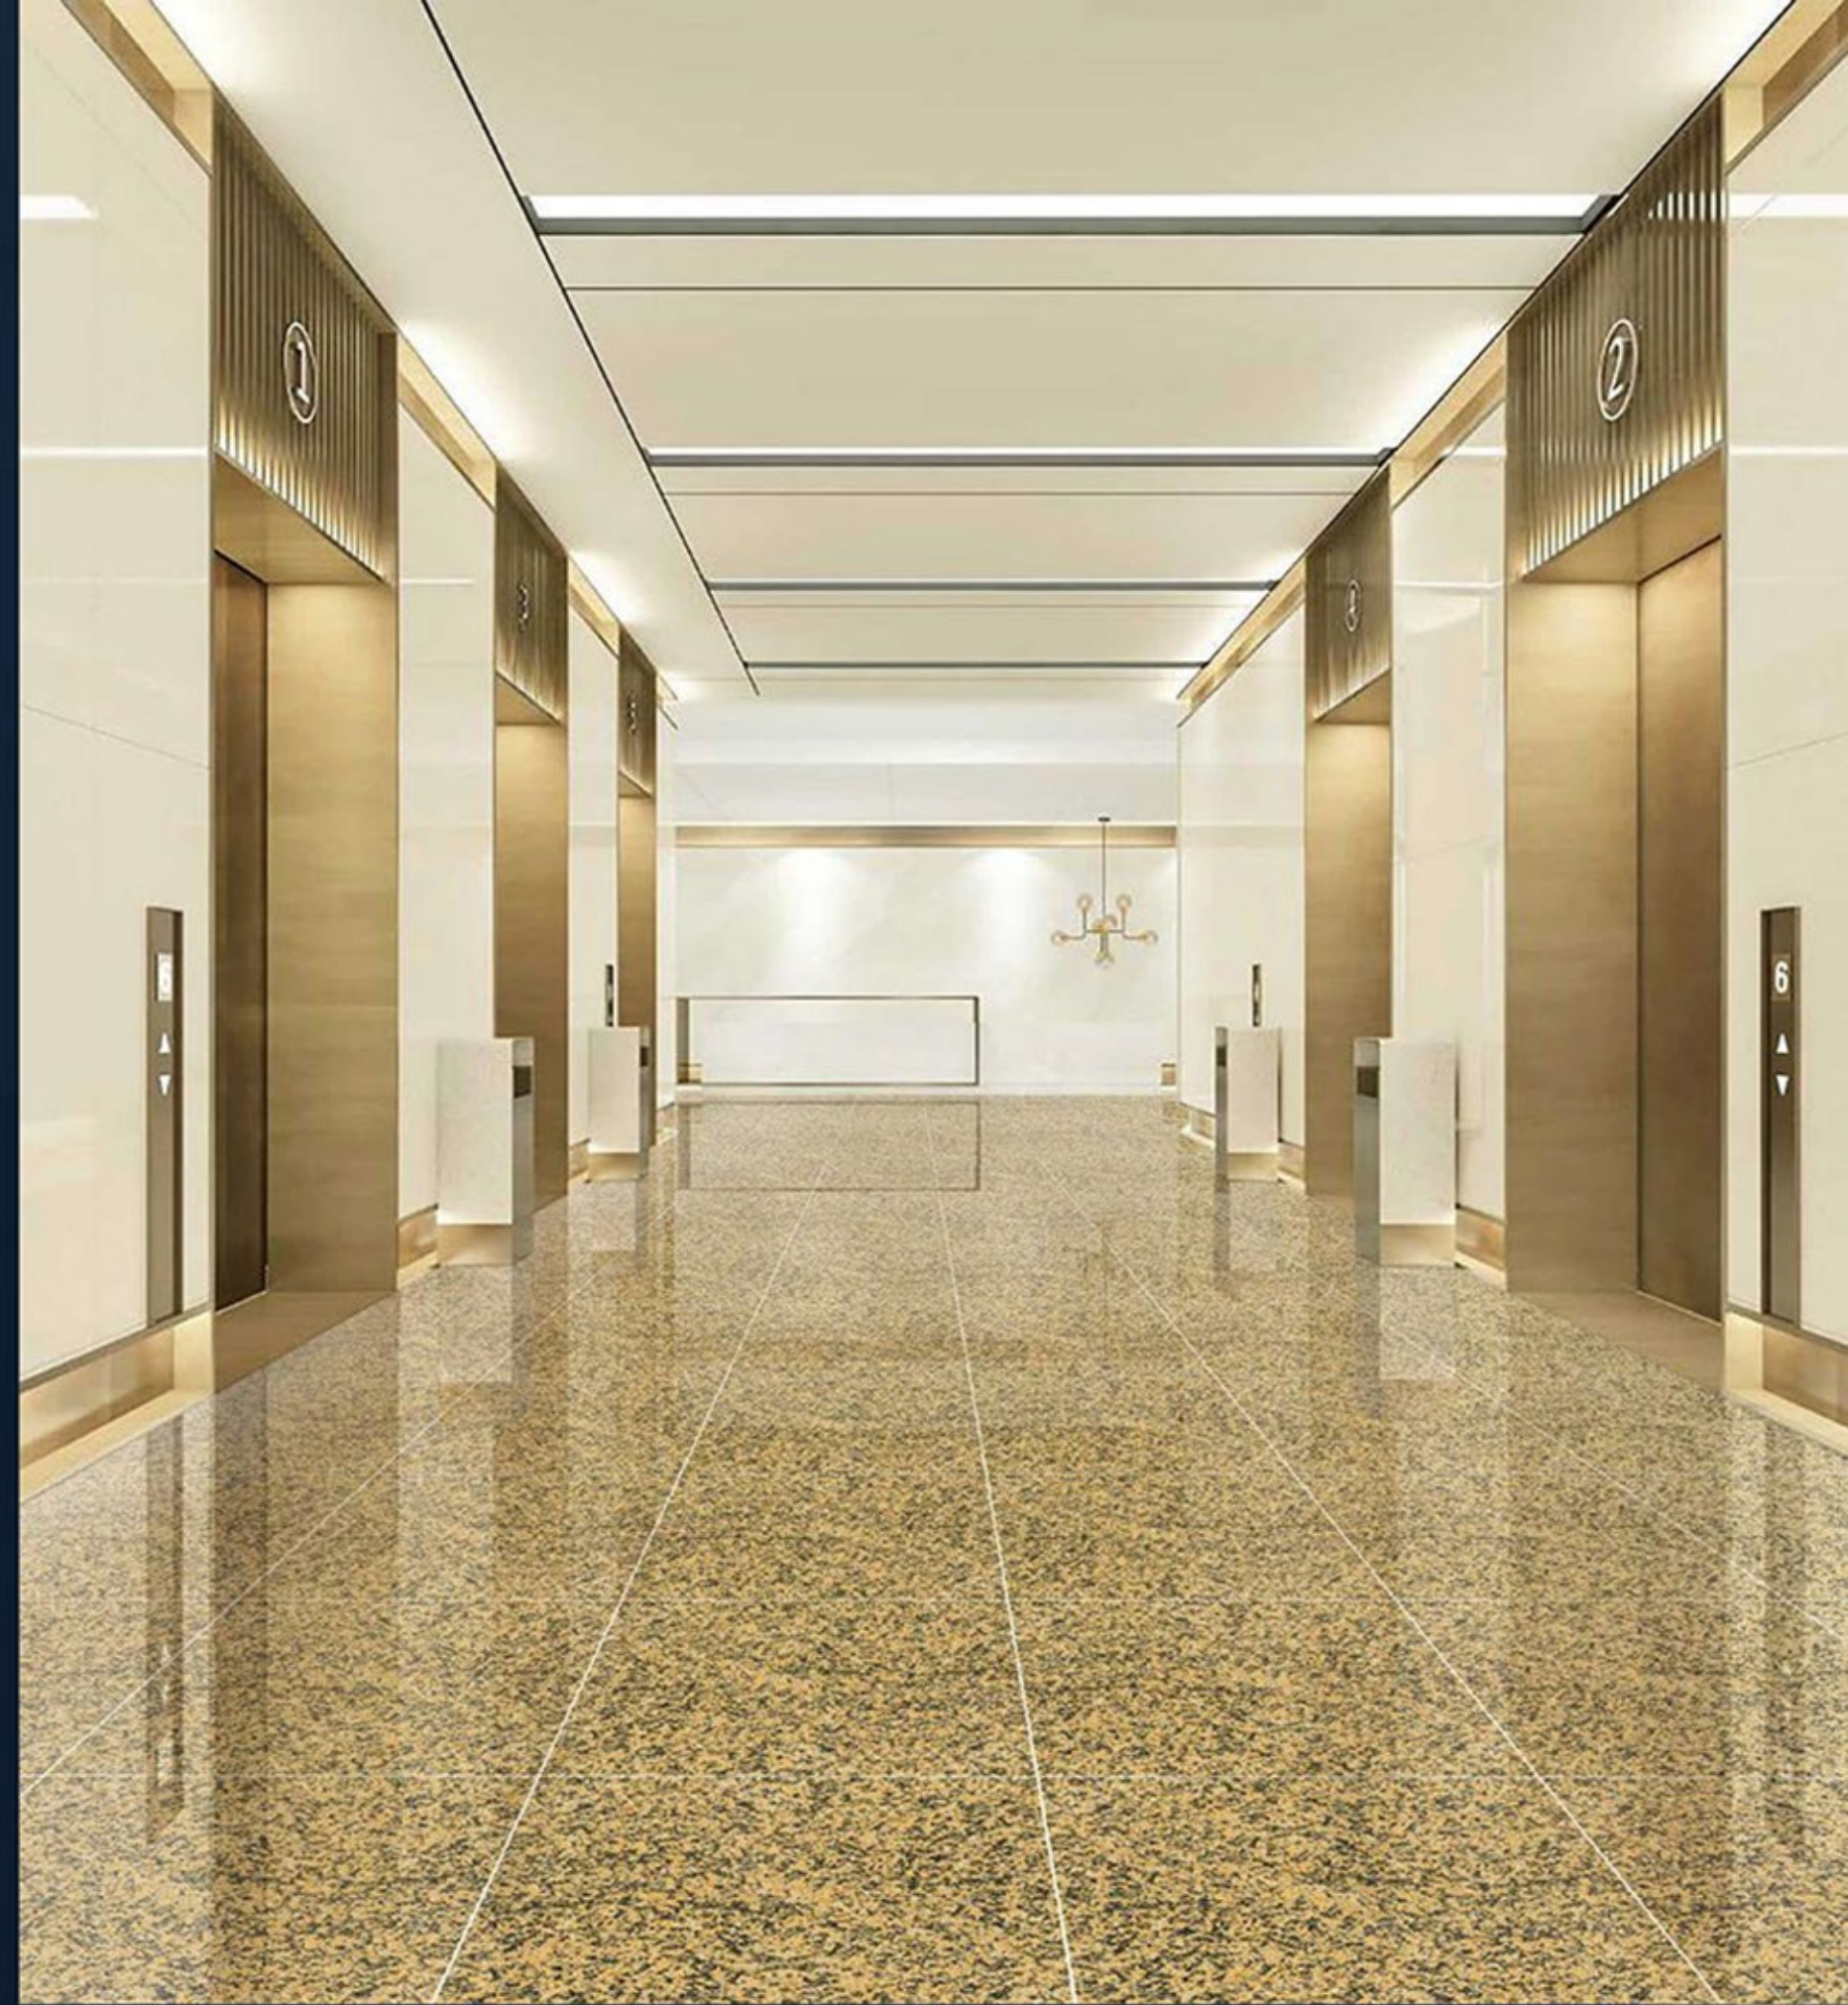

RANDOM DESIGNS

GRANITE BLUE

HIGH GLOSS SERIES	GRANITE BLUE	600x600MM
-------------------	--------------	-----------

-  ECO-FRIENDLY
-  0% ZERO MAINTENANCE
-  LOW WATER ABSORPTION
-  RANDOM DESIGNS

GRANITE FENTA