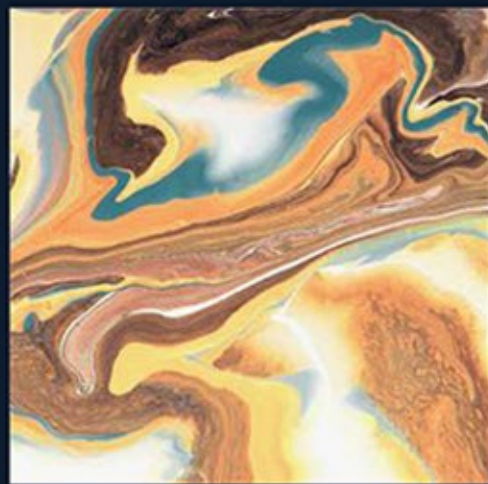

SANTA MIX

RANDOMS (4)

HIGH GLOSS SERIES

SANTA MIX

600x600MM

ECO-FRIENDLY

ZERO MAINTENANCE

LOW WATER ABSORPTION

RANDOM DESIGNS