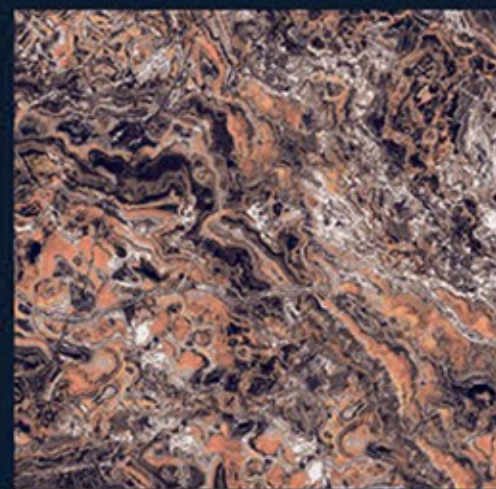

HIGH GLOSS SERIES	VINTAGE AQUA	600x600MM
-------------------	--------------	-----------

 ECO-FRIENDLY

 ZERO MAINTENANCE

 LOW WATER ABSORPTION

 RANDOM DESIGNS

BROKLYN RED

RANDOMS - (6)

BROKLYN INDIGO

RANDOMS - (6)

BROKLYN GREEN

RANDOMS - (6)

PORTRO GOLD

RANDOMS - (6)