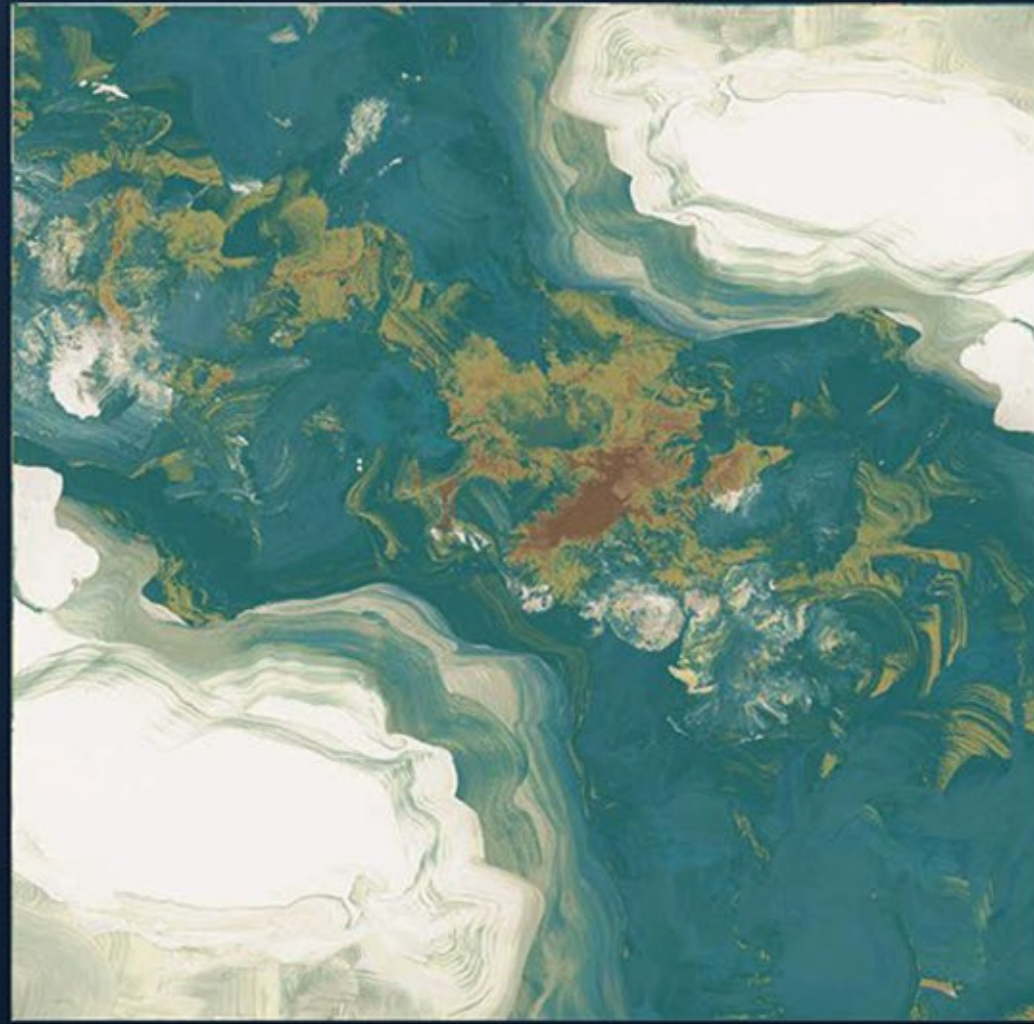

HIGH GLOSS SERIES

BAZEL GREEN

600x600MM

ECO-FRIENDLY

ZERO MAINTENANCE

LOW WATER ABSORPTION

RANDOM DESIGNS