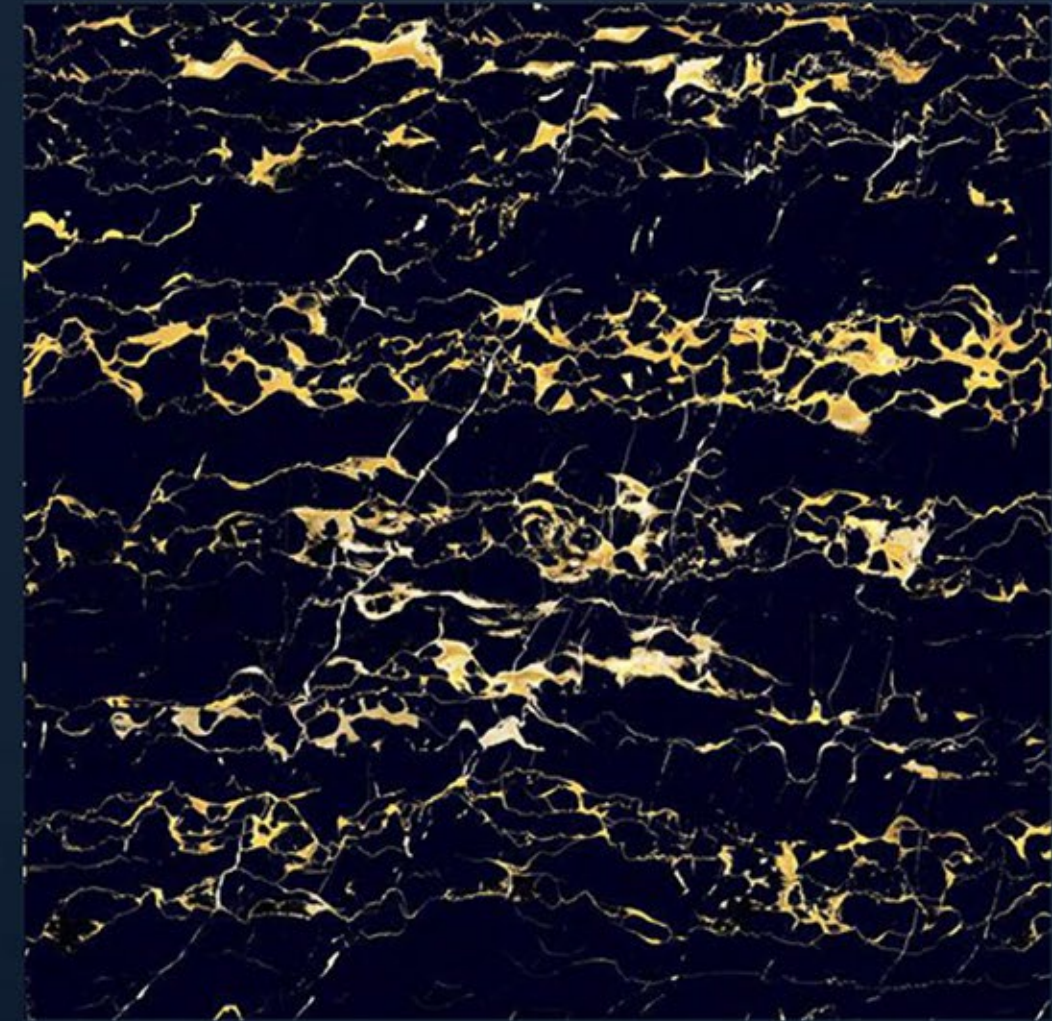

 ECO-FRIENDLY

 ZERO MAINTENANCE

 LOW WATER ABSORPTION

 RANDOM DESIGNS

PORTRO YELLOW

RANDOMS (6)

HIGH GLOSS SERIES	PORTRO YELLOW	600x600MM
-------------------	---------------	-----------

 ECO-FRIENDLY