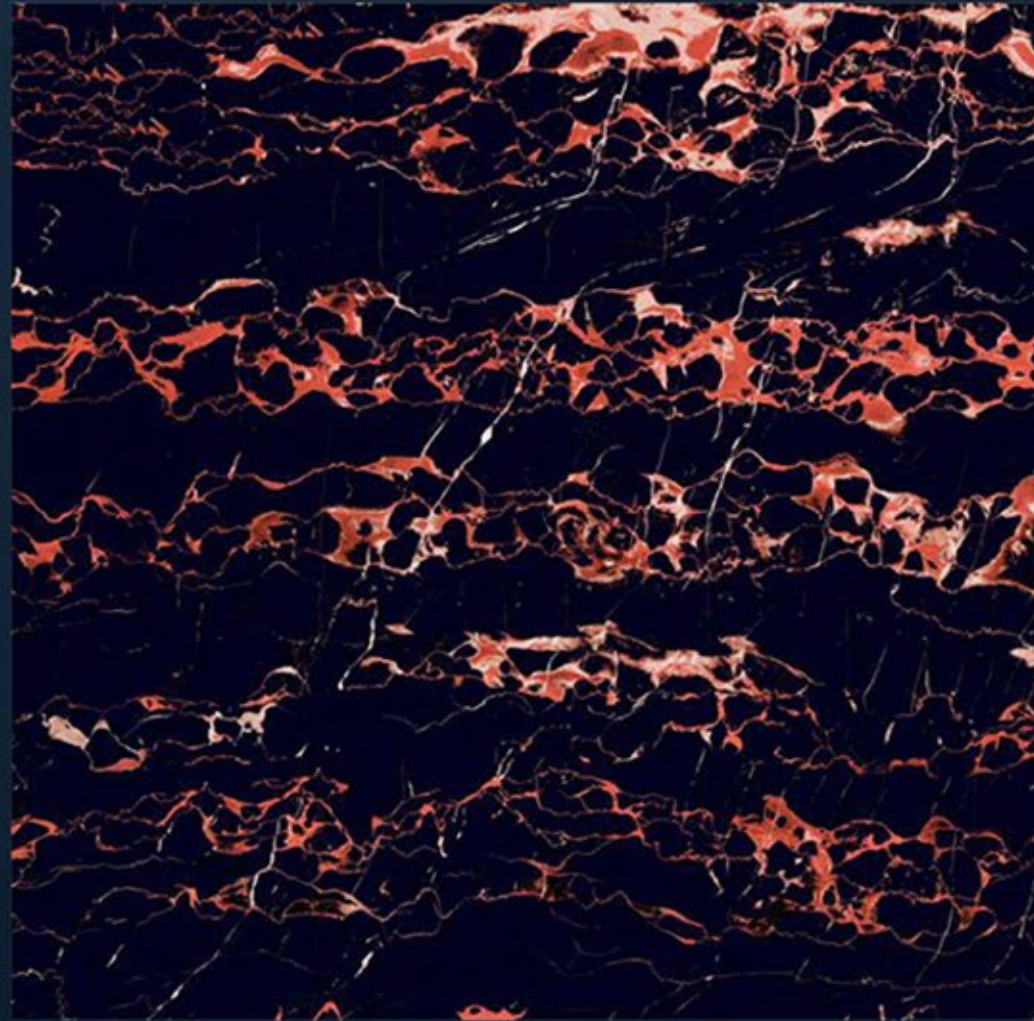

HIGH GLOSS SERIES

PORTRO RED

600x600MM

ECO-FRIENDLY

ZERO MAINTENANCE

LOW WATER ABSORPTION

RANDOM DESIGNS