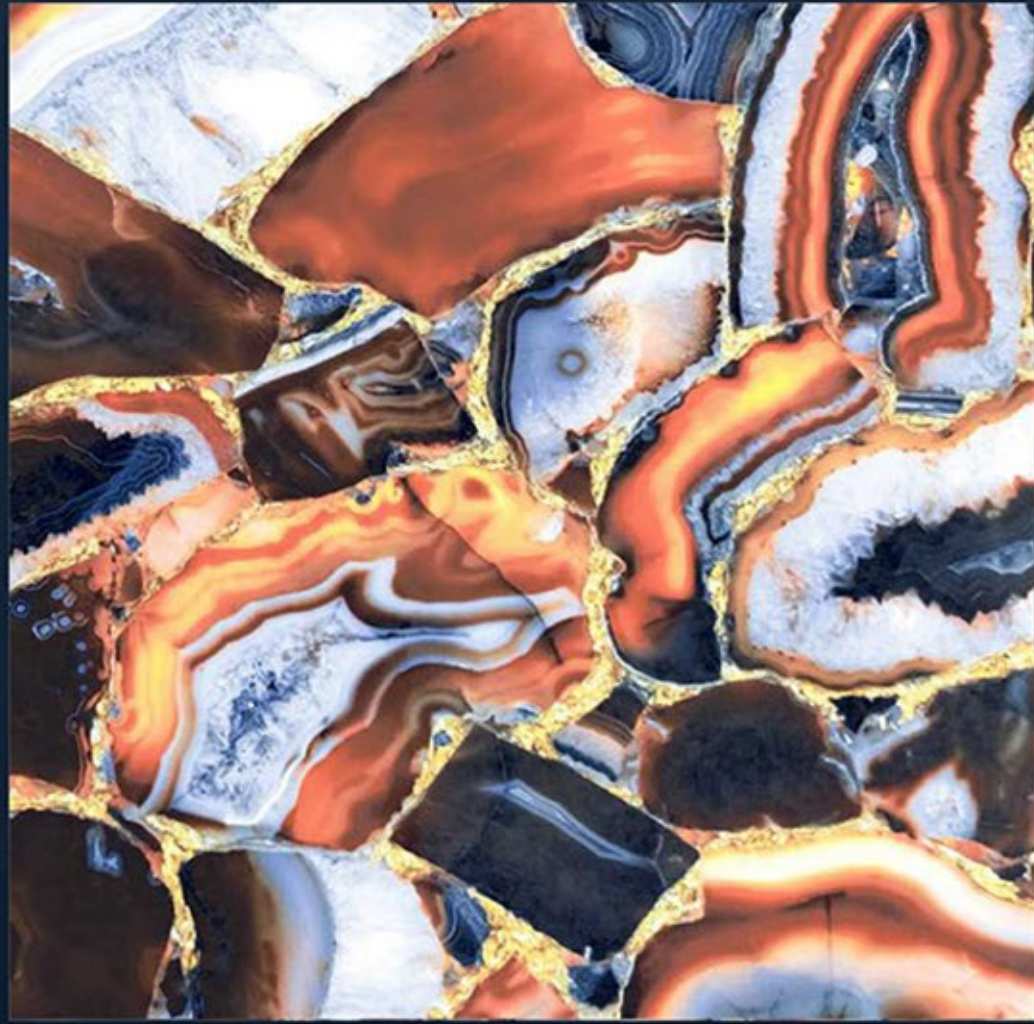

RANDOM DESIGNS

STONEX MIX

RANDOMS (4)

HIGH GLOSS SERIES	STONEX MIX	600x600MM
-------------------	------------	-----------

-  ECO-FRIENDLY
-  ZERO MAINTENANCE
-  LOW WATER ABSORPTION
-  RANDOM DESIGNS

HIGH GLOSS SERIES