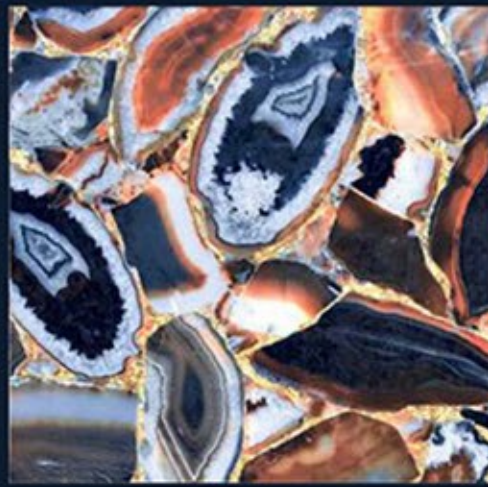

RANDOM DESIGNS

STONEX MIX

RANDOMS (4)

HIGH GLOSS SERIES	STONEX MIX	600x600MM
-------------------	------------	-----------

-  ECO-FRIENDLY
-  ZERO MAINTENANCE
-  LOW WATER ABSORPTION
-  RANDOM DESIGNS

HIGH GLOSS SERIES