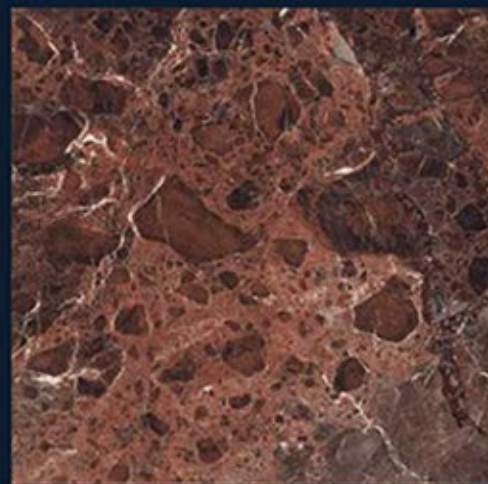

EMPERADOR RED

RANDOMS (4)

HIGH GLOSS SERIES   EMPERADOR RED   600x600MM

- ECO-FRIENDLY
- 0% ZERO MAINTENANCE
- LOW WATER ABSORPTION
- RANDOM DESIGNS