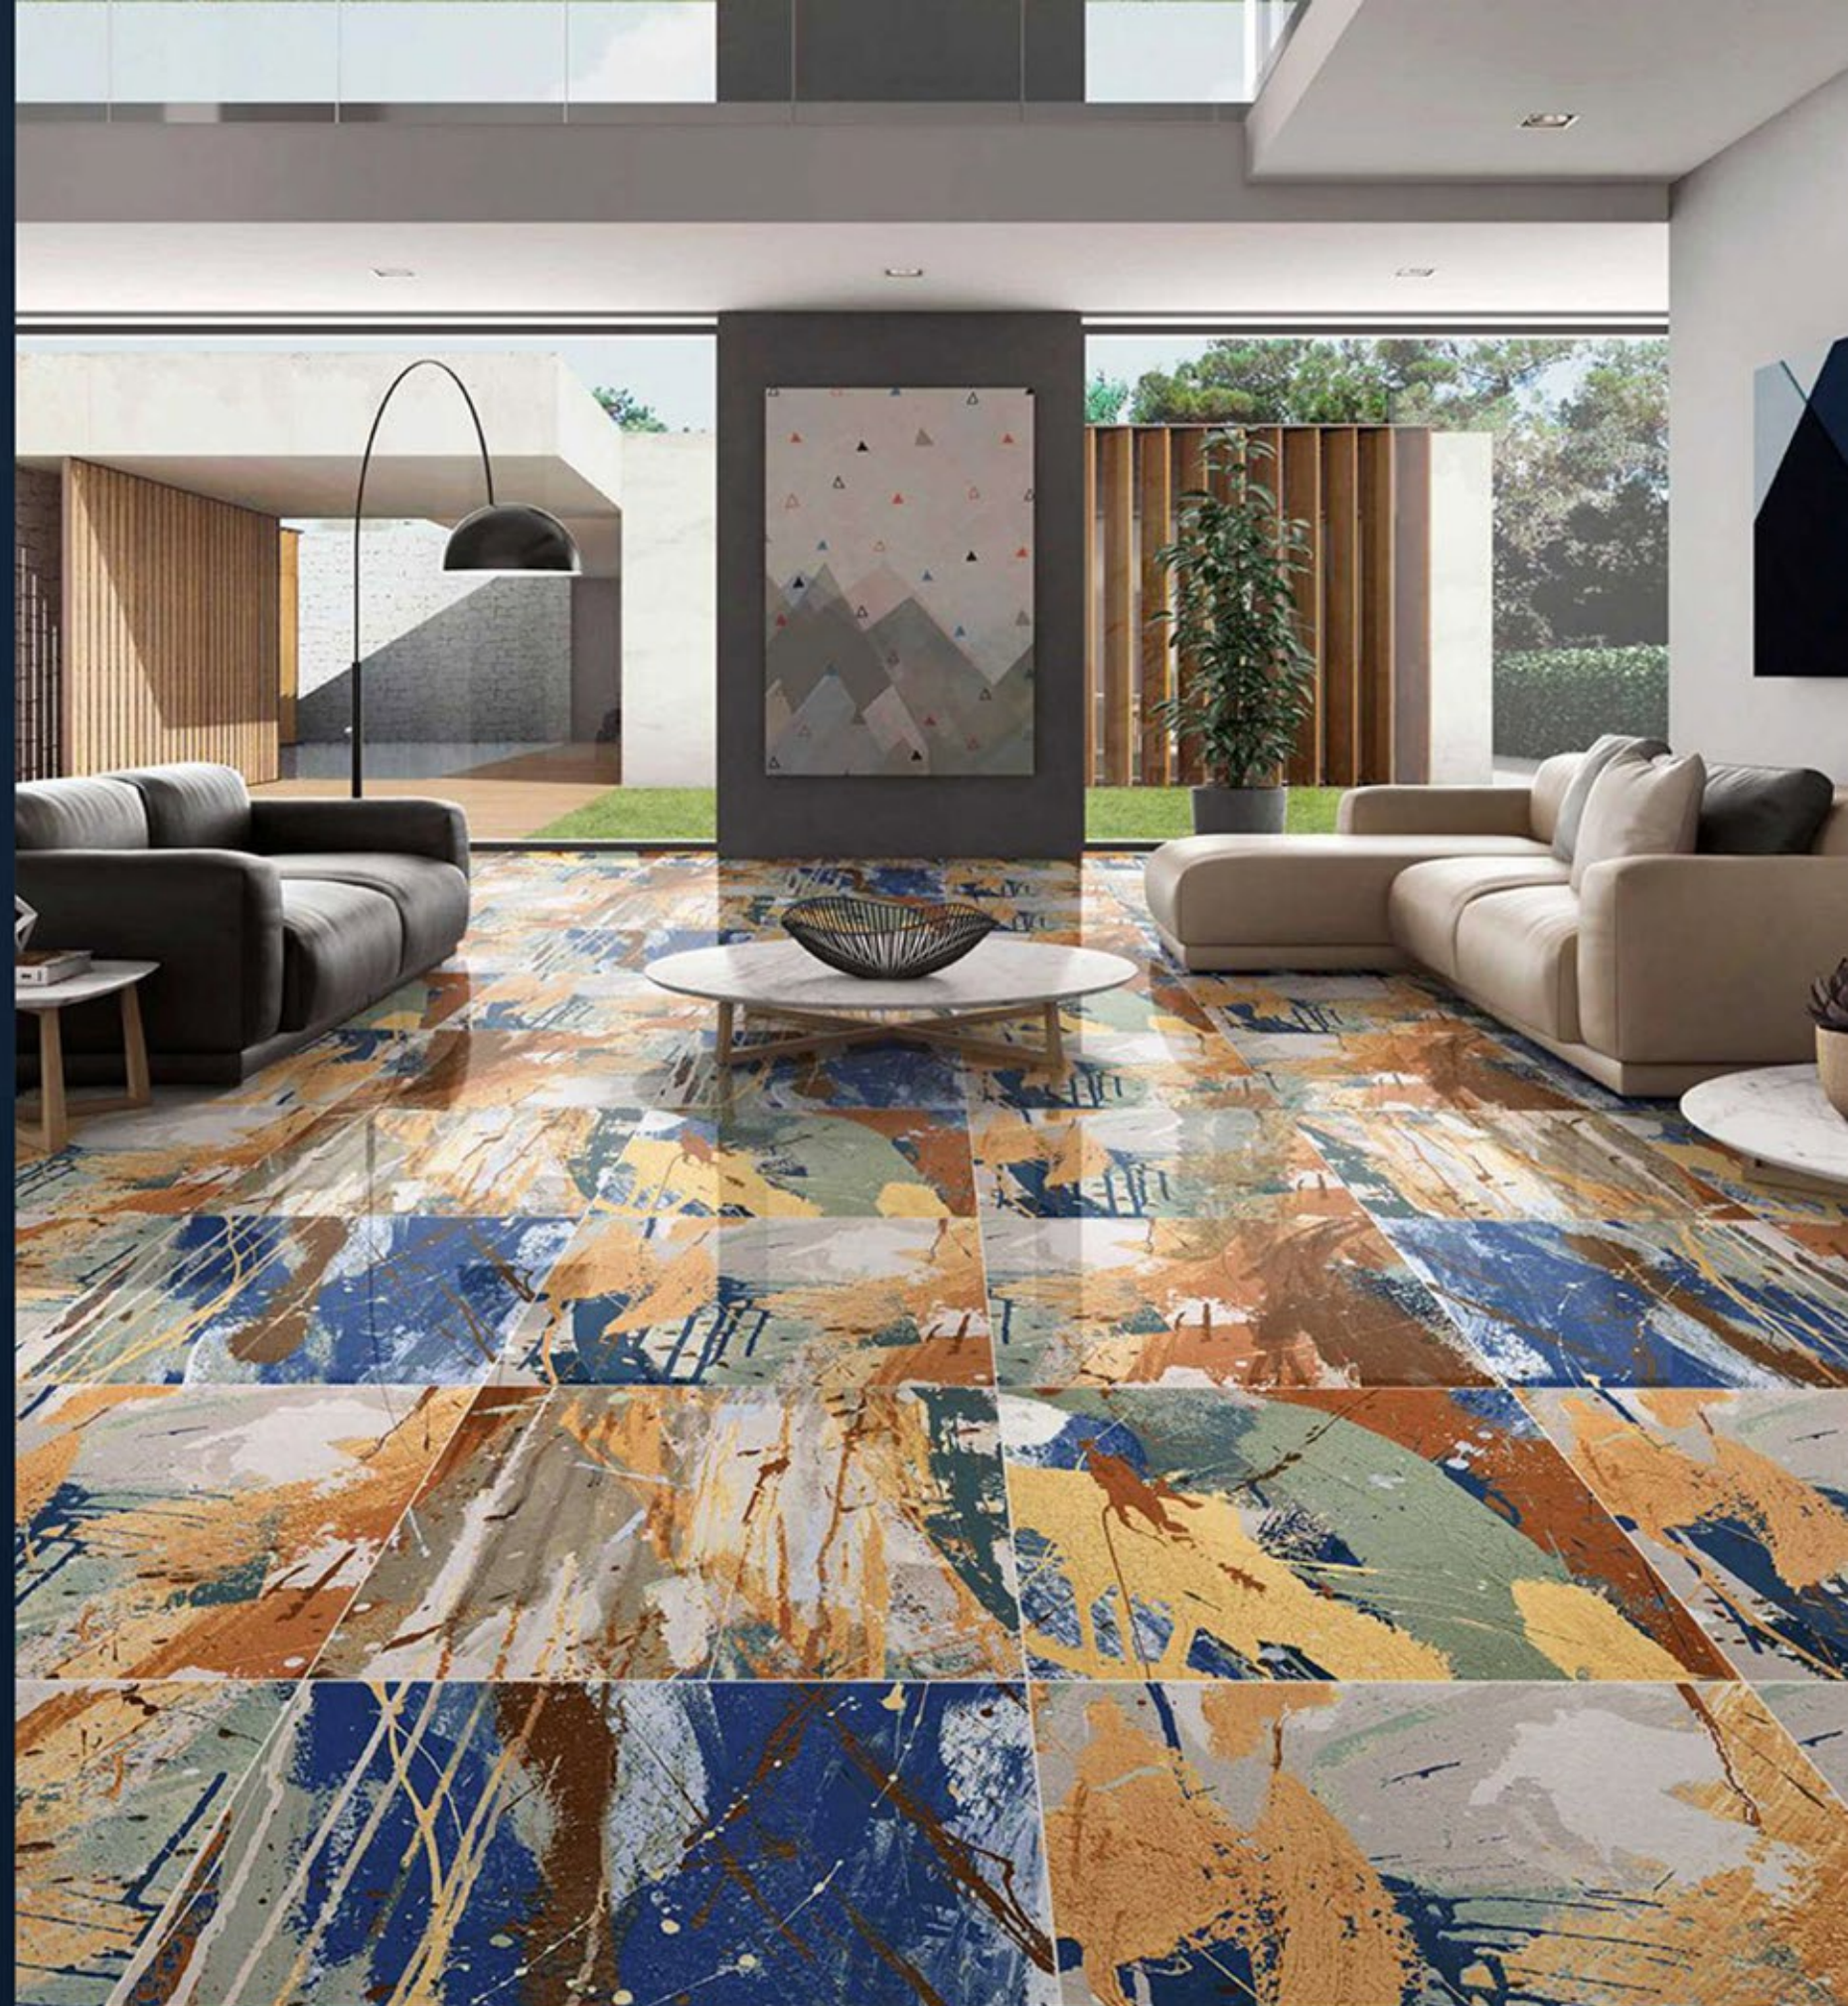

COSMOS YELLOW

RANDOMS (6)

HIGH GLOSS SERIES	COSMOS YELLOW	600x600MM

- ECO-FRIENDLY
- ZERO MAINTENANCE
- LOW WATER ABSORPTION
- RANDOM DESIGNS