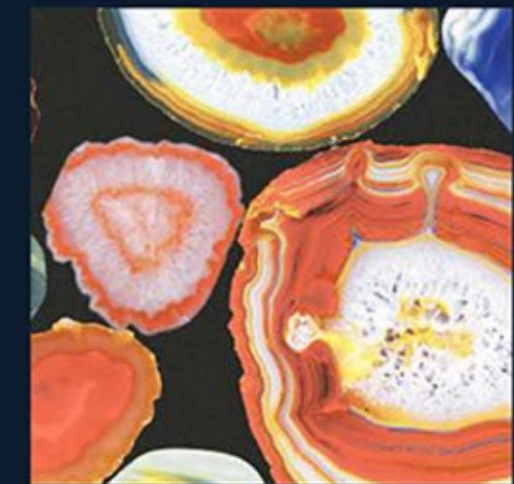

MULTI MEXICO

RANDOMS (2)