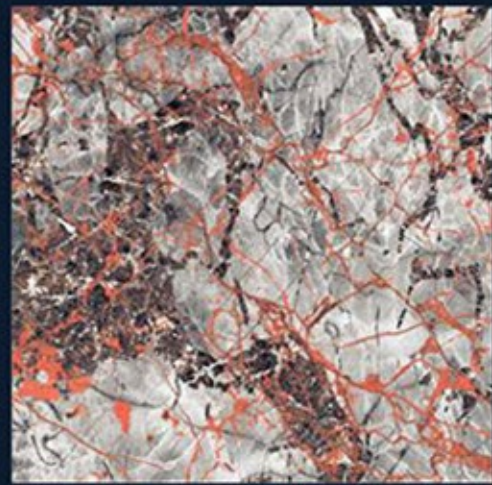

AMROS RED

RANDOMS (8)

HIGH GLOSS SERIES

AMROS RED

600x600MM

ECO-FRIENDLY

ZERO MAINTENANCE

LOW WATER ABSORPTION

RANDOM DESIGNS