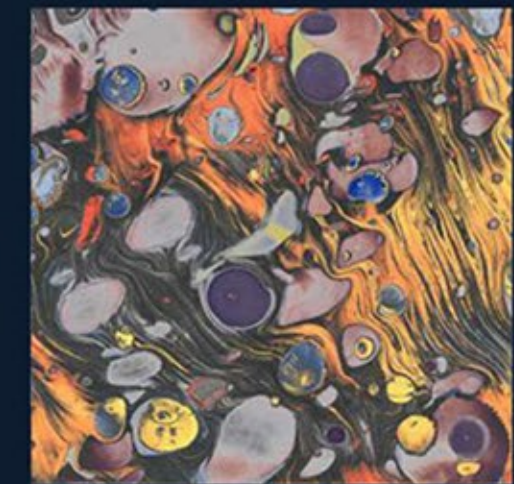

MULTI STROM

RANDOMS (4)

HIGH GLOSS SERIES	MULTI STROM	600x600MM

- ECO-FRIENDLY
- ZERO MAINTENANCE
- LOW WATER ABSORPTION
- RANDOM DESIGNS