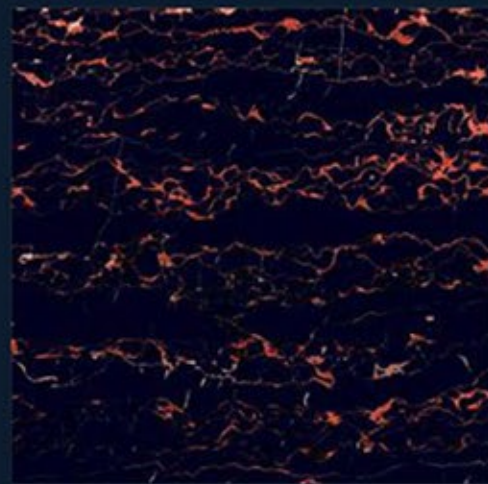

HIGH GLOSS SERIES

PORTRO RED

600x600MM

ECO-FRIENDLY

ZERO MAINTENANCE

LOW WATER ABSORPTION

RANDOM DESIGNS