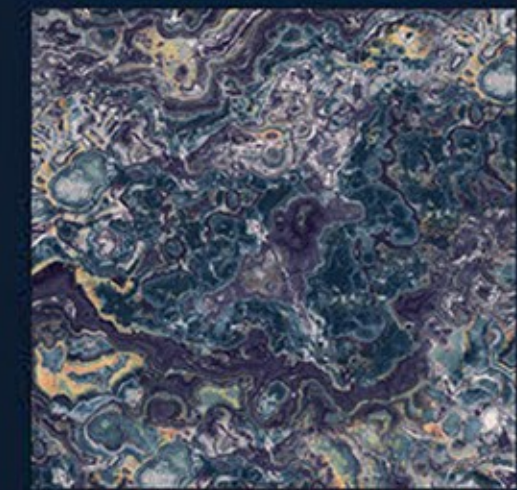

HIGH GLOSS SERIES	VINTAGE AQUA	600x600MM
-------------------	--------------	-----------

 ECO-FRIENDLY

 ZERO MAINTENANCE

 LOW WATER ABSORPTION

 RANDOM DESIGNS

BROKLYN RED

RANDOMS - (6)

BROKLYN INDIGO

RANDOMS - (6)

BROKLYN GREEN

RANDOMS - (6)

PORTRO GOLD

RANDOMS - (6)