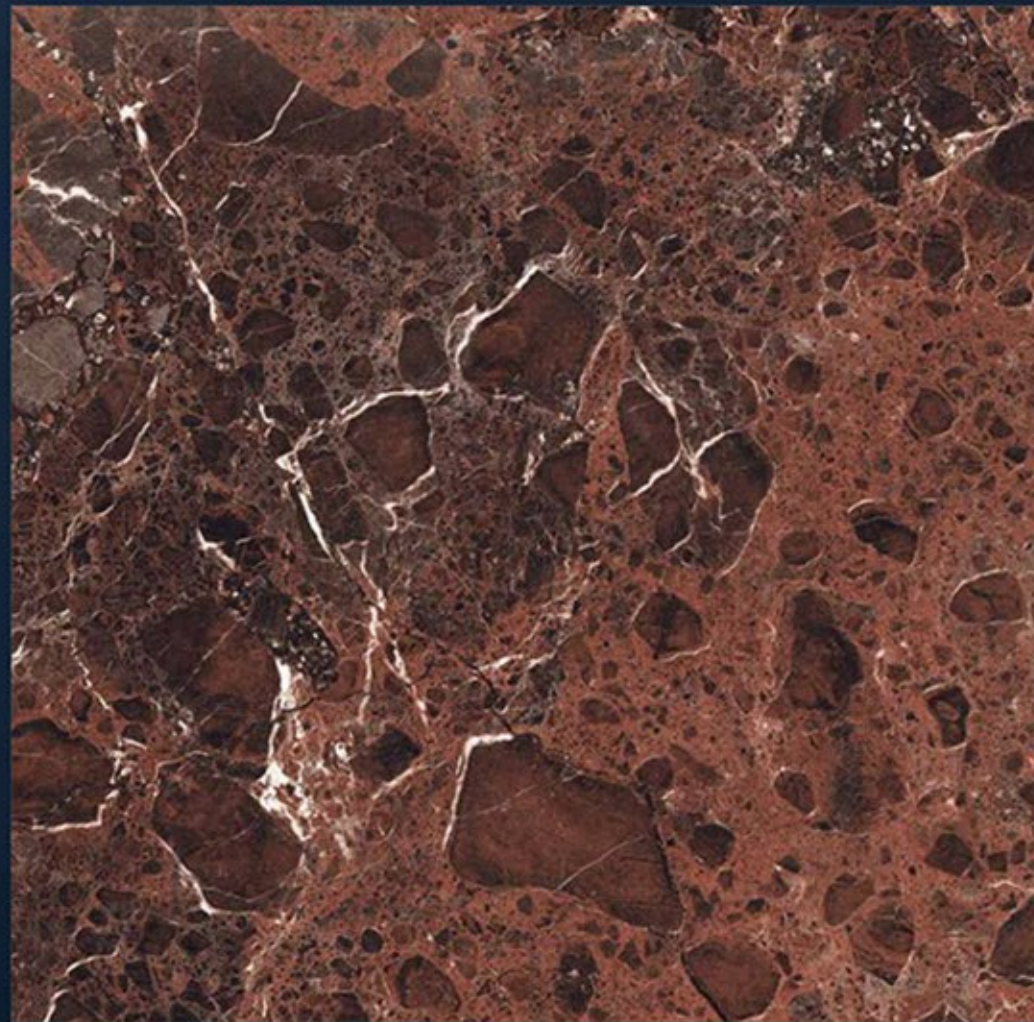

EMPERADOR RED

RANDOMS (4)

HIGH GLOSS SERIES   EMPERADOR RED   600x600MM

- ECO-FRIENDLY
- 0% ZERO MAINTENANCE
- LOW WATER ABSORPTION
- RANDOM DESIGNS