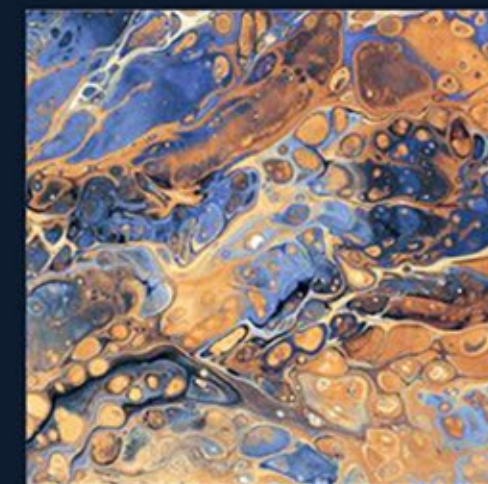

STONEX MIX

RANDOMS (4)

HIGH GLOSS SERIES	STONEX MIX	600x600MM

- ECO-FRIENDLY
- ZERO MAINTENANCE
- LOW WATER ABSORPTION
- RANDOM DESIGNS