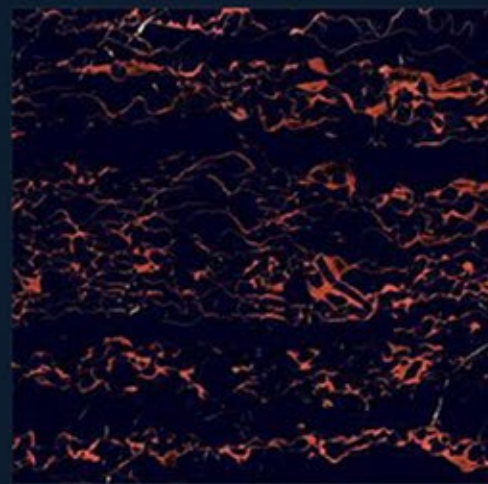

HIGH GLOSS SERIES

PORTRO RED

600x600MM

ECO-FRIENDLY

ZERO MAINTENANCE

LOW WATER ABSORPTION

RANDOM DESIGNS