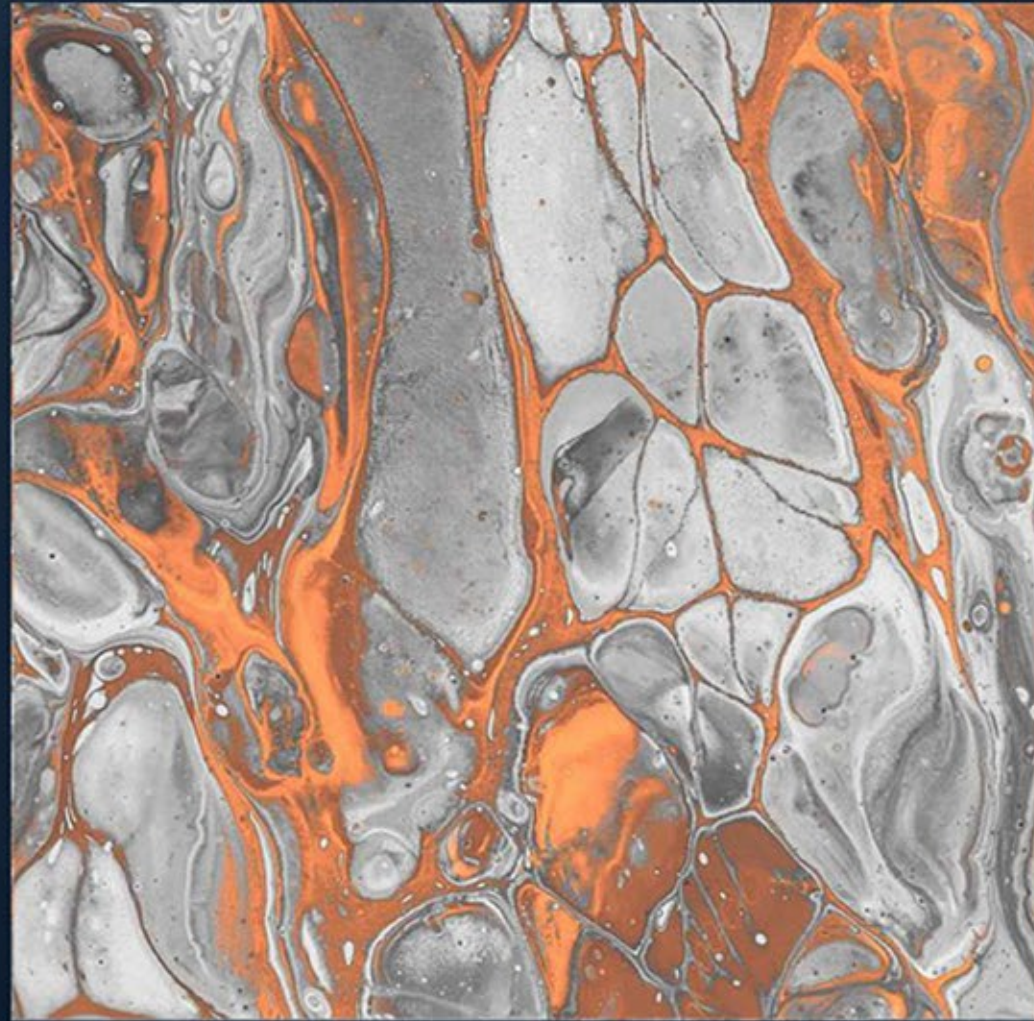

REDISSION

RANDOMS (6)

HIGH GLOSS SERIES

REDISSION

600x600MM

ECO-FRIENDLY

ZERO MAINTENANCE

LOW WATER ABSORPTION

RANDOM DESIGNS