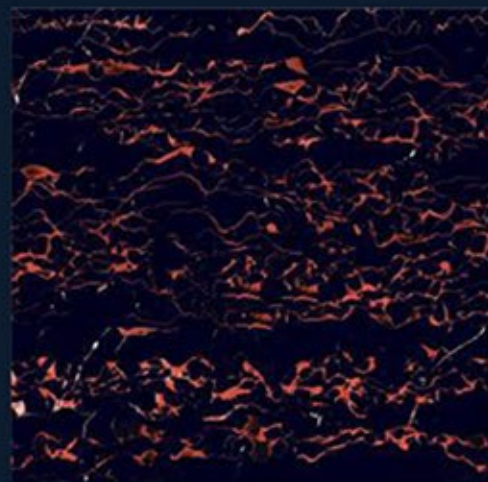

HIGH GLOSS SERIES

PORTRO RED

600x600MM

ECO-FRIENDLY

ZERO MAINTENANCE

LOW WATER ABSORPTION

RANDOM DESIGNS