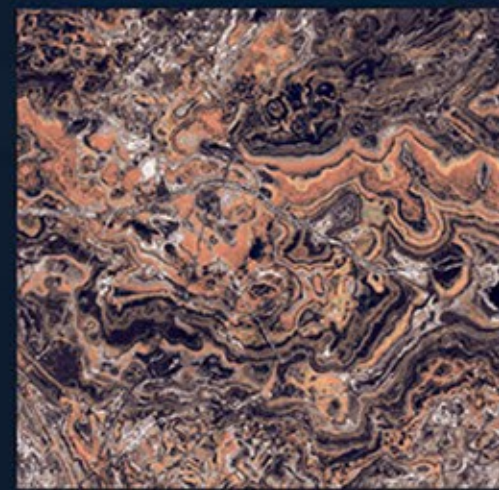

HIGH GLOSS SERIES	VINTAGE AQUA	600x600MM
-------------------	--------------	-----------

 ECO-FRIENDLY

 ZERO MAINTENANCE

 LOW WATER ABSORPTION

 RANDOM DESIGNS

BROKLYN RED

RANDOMS - (6)

BROKLYN INDIGO

RANDOMS - (6)

BROKLYN GREEN

RANDOMS - (6)

PORTRO GOLD

RANDOMS - (6)