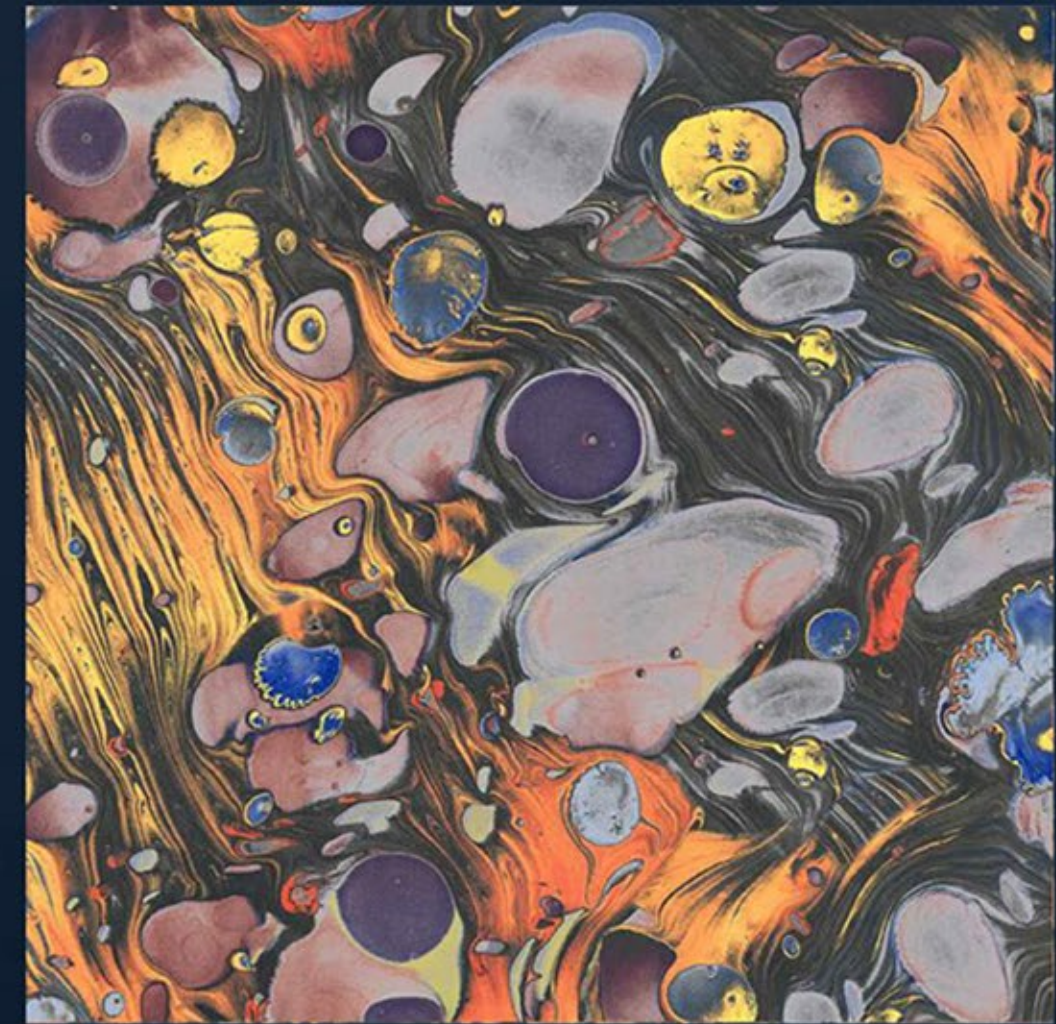

MULTI STROM

RANDOMS (4)