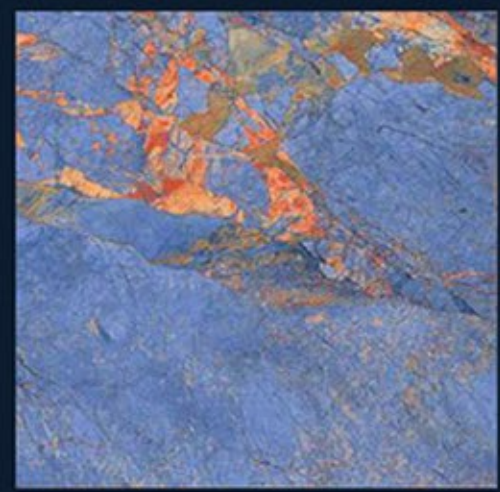

EMPERADOR RED

RANDOMS (4)

HIGH GLOSS SERIES EMPERADOR RED 600x600MM

- ECO-FRIENDLY
- 0% ZERO MAINTENANCE
- LOW WATER ABSORPTION
- RANDOM DESIGNS

EROS BLUE RED

RANDOMS (8)

HIGH GLOSS SERIES	EROS BLUE RED	600x600MM
-------------------	---------------	-----------