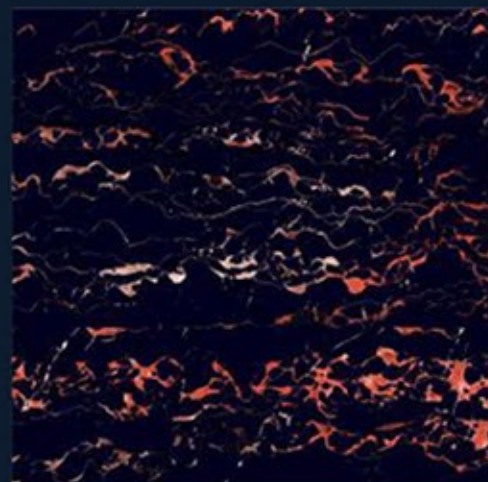

HIGH GLOSS SERIES

PORTRO RED

600x600MM

ECO-FRIENDLY

ZERO MAINTENANCE

LOW WATER ABSORPTION

RANDOM DESIGNS