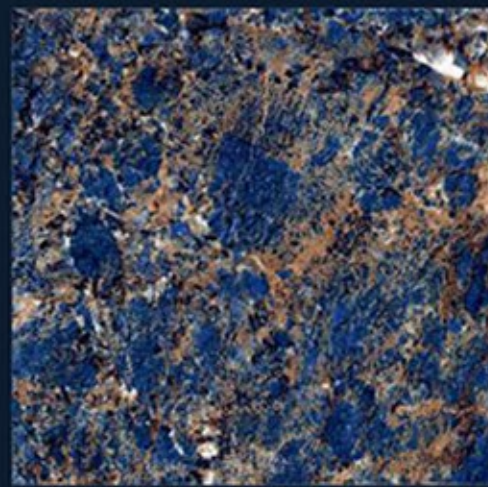

RANDOMS (7)

HIGH GLOSS SERIES

MYSTRO BLUE

600x600MM

 ECO-FRIENDLY

 ZERO MAINTENANCE

 LOW WATER ABSORPTION

 RANDOM DESIGNS