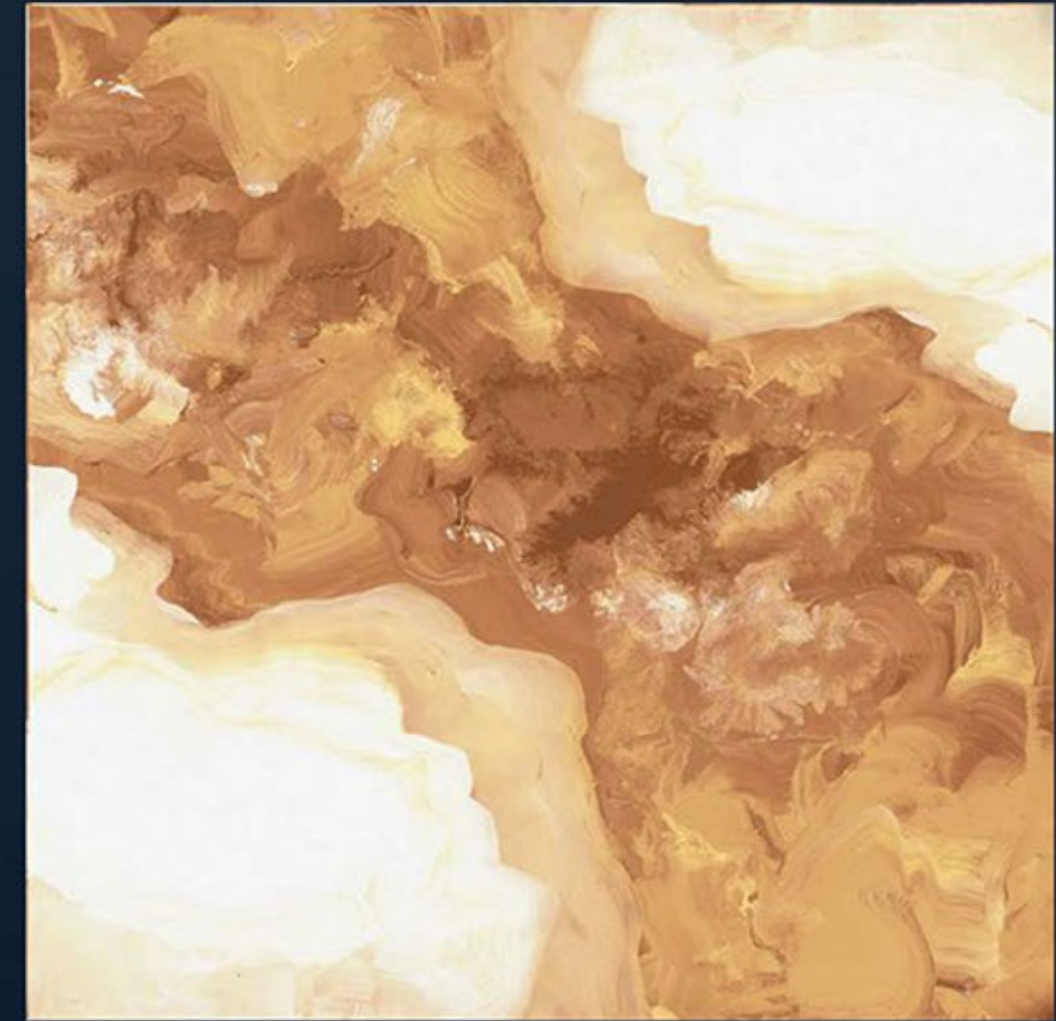

BAZEL BROWN

RANDOMS (8)