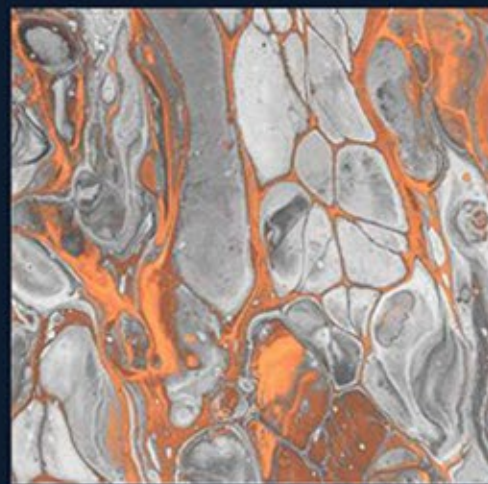

REDISSION

RANDOMS (6)

HIGH GLOSS SERIES

REDISSION

600x600MM

ECO-FRIENDLY

ZERO MAINTENANCE

LOW WATER ABSORPTION

RANDOM DESIGNS