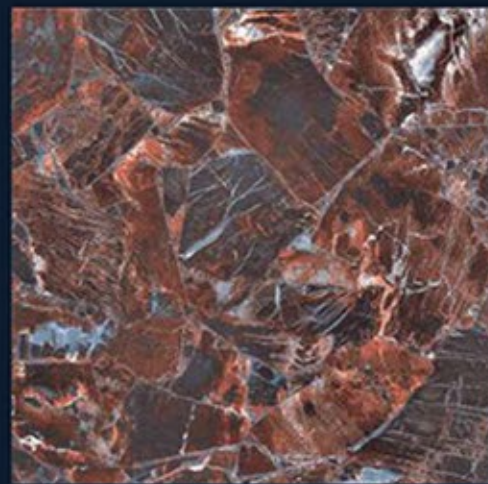

HIGH GLOSS SERIES	BOTEGA AQUA	600x600MM
-------------------	-------------	-----------

ECO-FRIENDLY

ZERO MAINTENANCE

LOW WATER ABSORPTION

RANDOM DESIGNS

HIGH GLOSS SERIES

BRAZIL RED

600x600MM