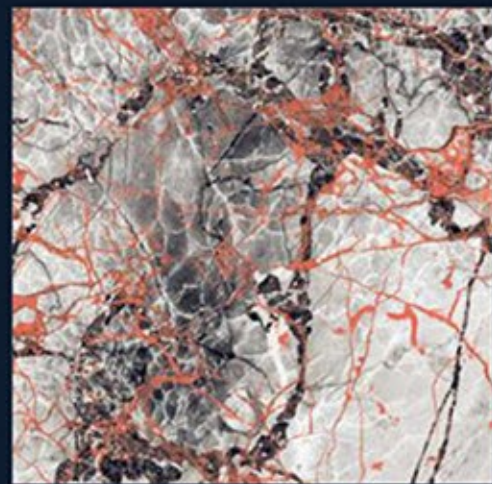

RANDOMS (8)

HIGH GLOSS SERIES

AMROS RED

600x600MM

ECO-FRIENDLY

ZERO MAINTENANCE

LOW WATER ABSORPTION

RANDOM DESIGNS