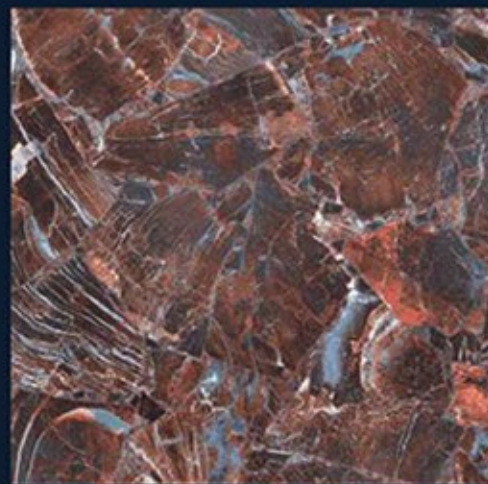

HIGH GLOSS SERIES	BOTEGA AQUA	600x600MM
-------------------	-------------	-----------

ECO-FRIENDLY

ZERO MAINTENANCE

LOW WATER ABSORPTION

RANDOM DESIGNS

HIGH GLOSS SERIES

BRAZIL RED

600x600MM