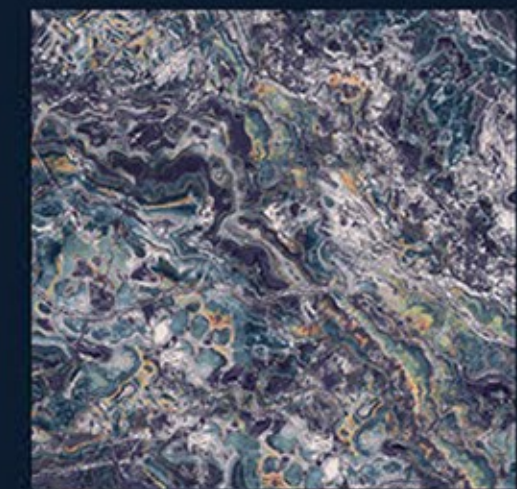

HIGH GLOSS SERIES	VINTAGE AQUA	600x600MM
-------------------	--------------	-----------

 ECO-FRIENDLY

 ZERO MAINTENANCE

 LOW WATER ABSORPTION

 RANDOM DESIGNS

BROKLYN RED

RANDOMS - (6)

BROKLYN INDIGO

RANDOMS - (6)

BROKLYN GREEN

RANDOMS - (6)

PORTRO GOLD

RANDOMS - (6)