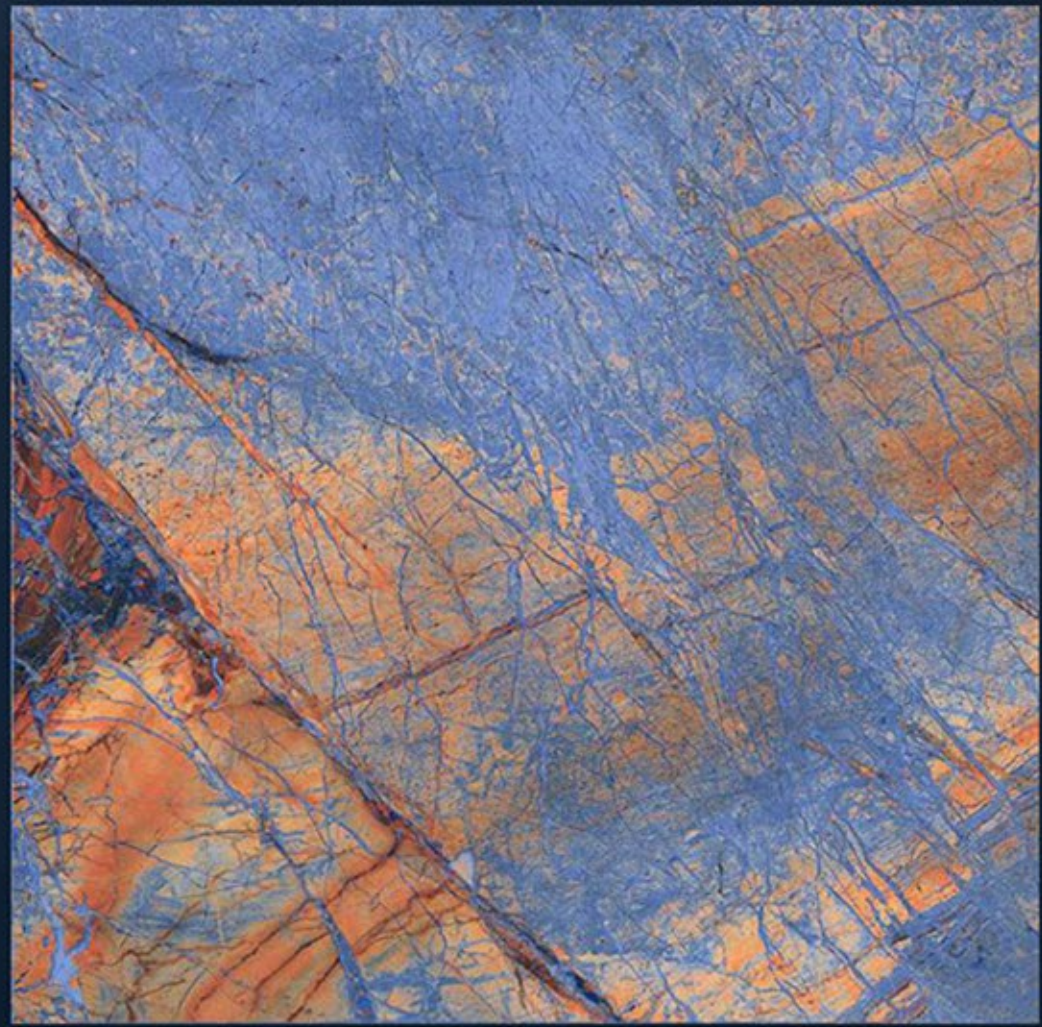

EMPERADOR RED

RANDOMS (4)

HIGH GLOSS SERIES EMPERADOR RED 600x600MM

- ECO-FRIENDLY
- 0% ZERO MAINTENANCE
- LOW WATER ABSORPTION
- RANDOM DESIGNS

EROS BLUE RED

RANDOMS (8)

HIGH GLOSS SERIES	EROS BLUE RED	600x600MM
-------------------	---------------	-----------