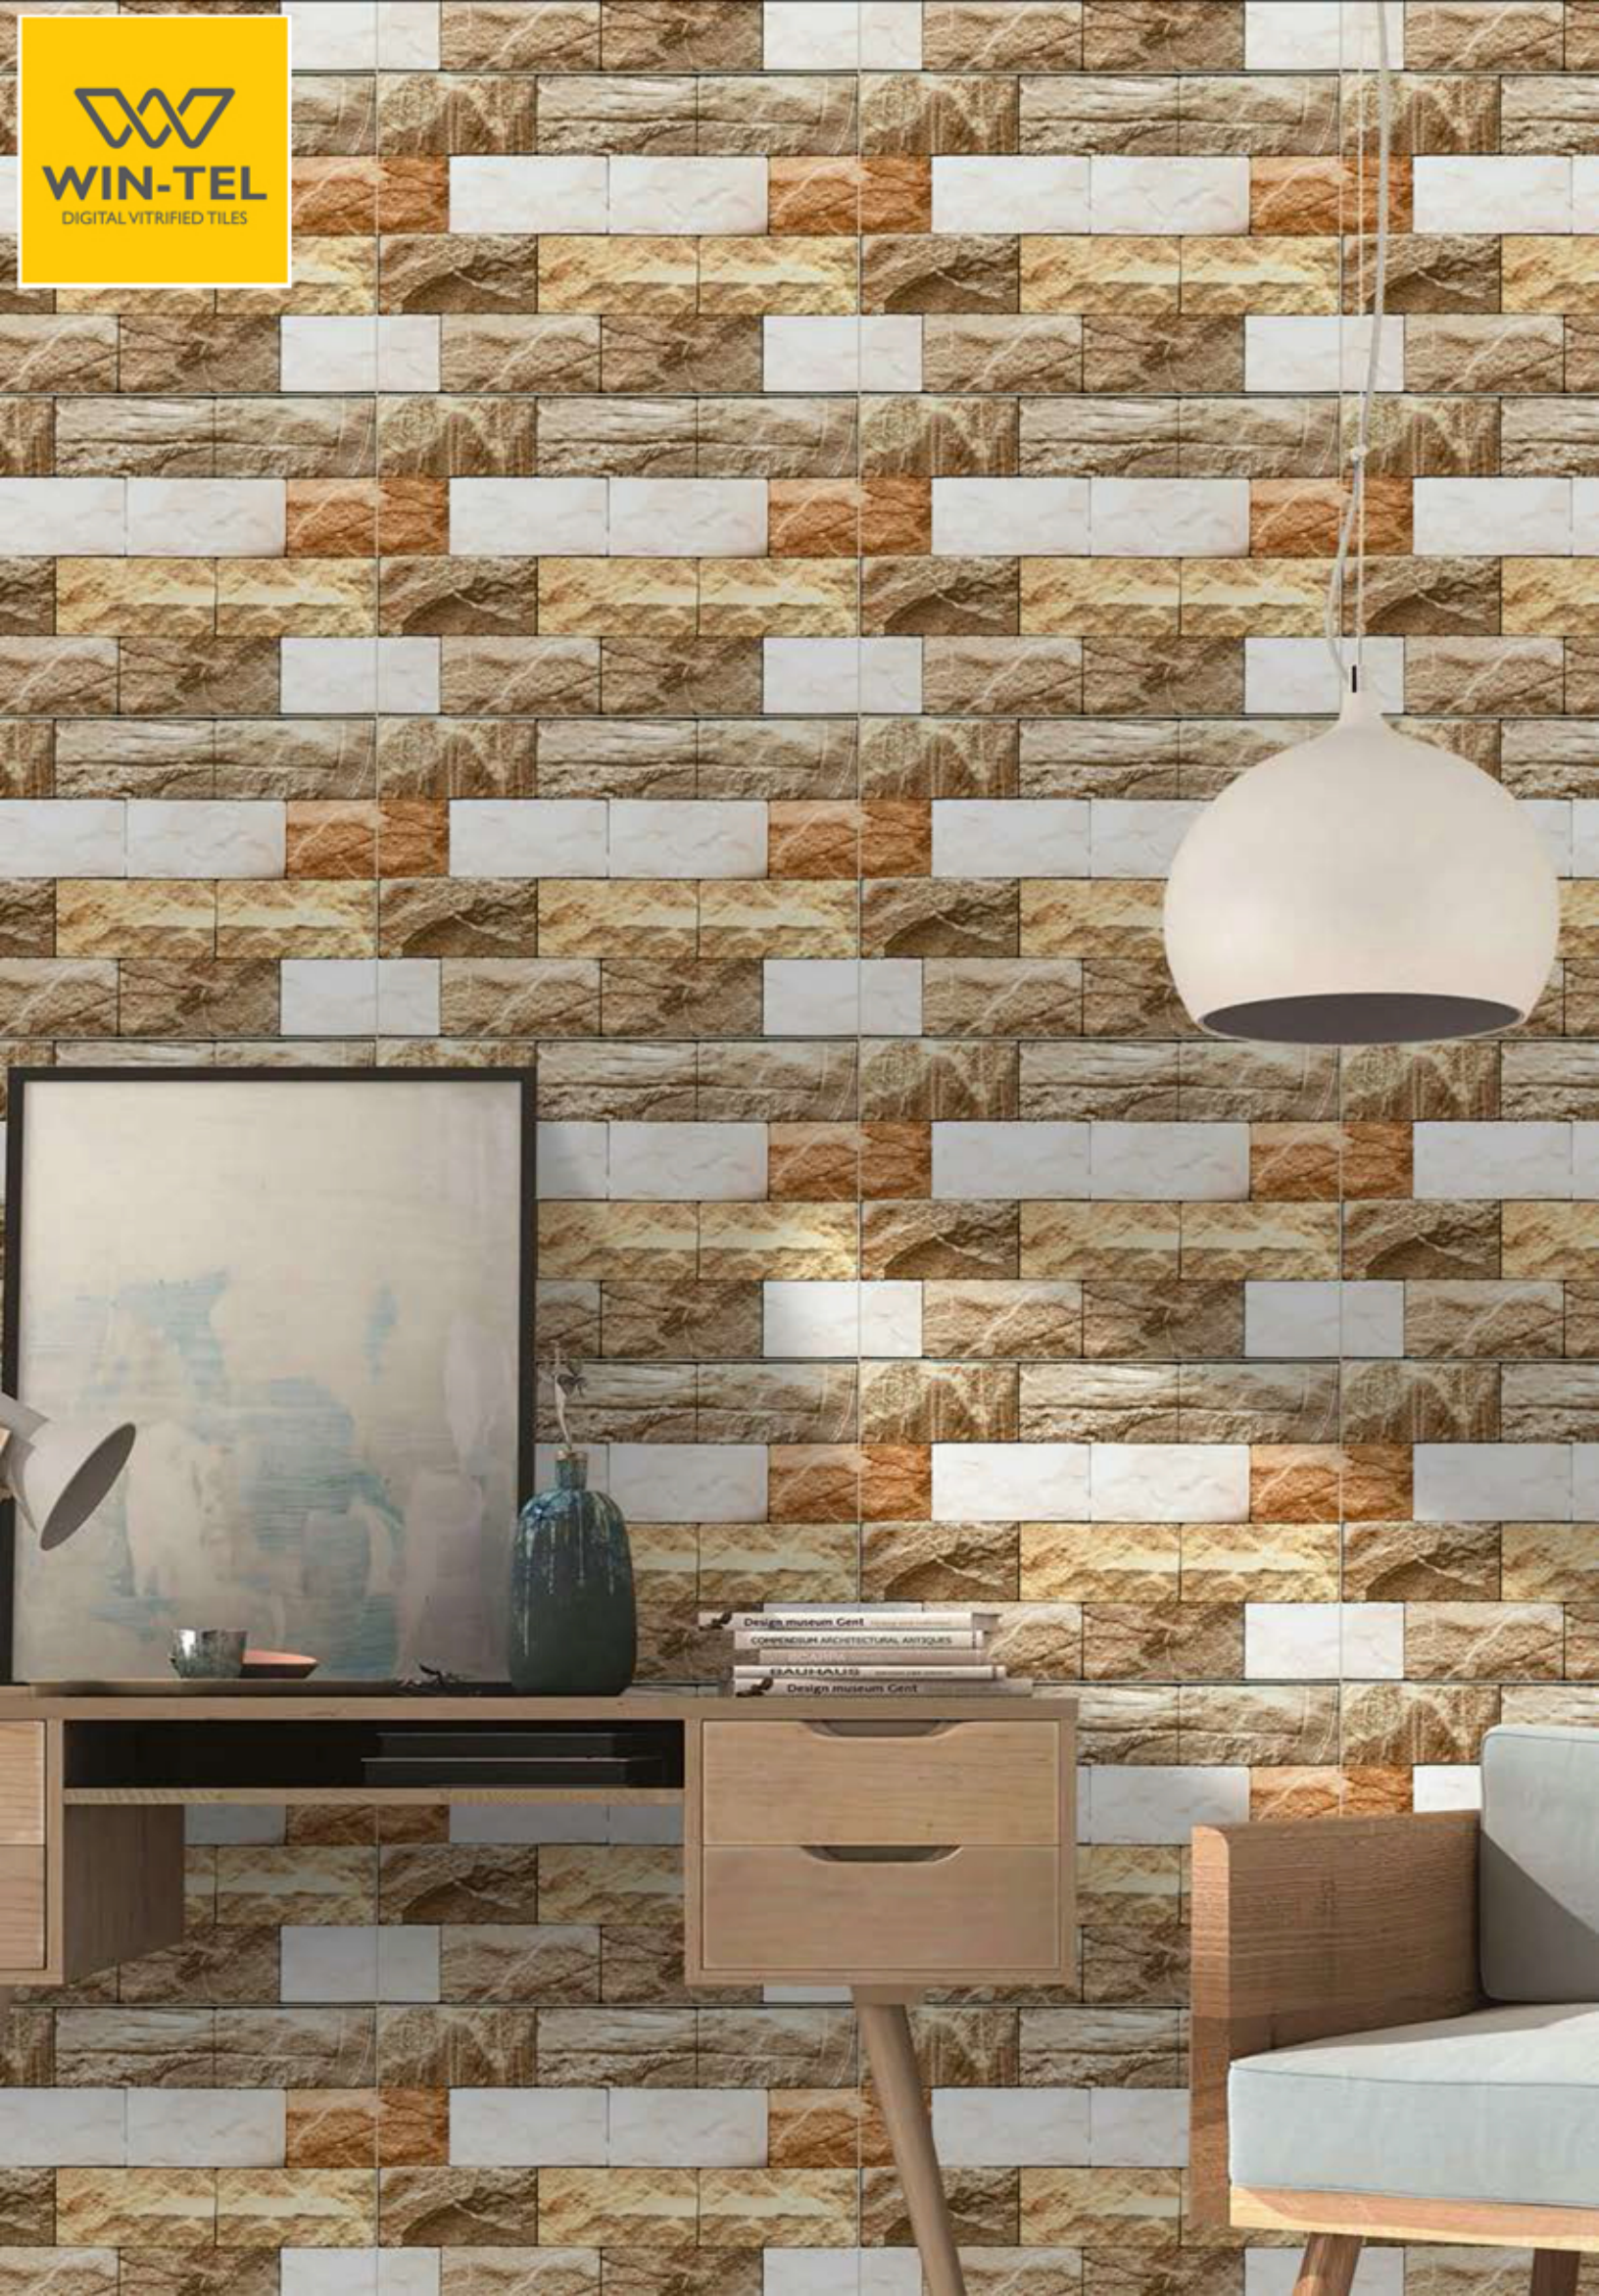

5238

WIN-TEL
DIGITAL VITRIFIED TILES

5239

Design museum Gent
COMPENDIUM ARCHITECTURAL ARTZOUIS
EVALUATION
Design museum Gent

5240

5241

WIN-TEL
DIGITAL VITRIFIED TILES

5242