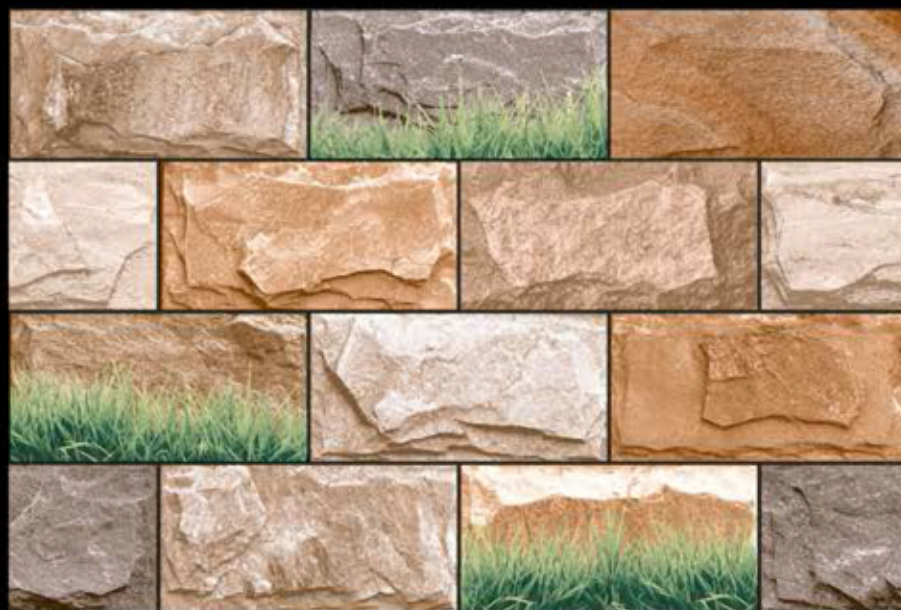

5238

WIN-TEL
DIGITAL VITRIFIED TILES

5239

Design museum Gent
COMPENDIUM ARCHITECTURAL ARTZOUIS
EVALUATION
Design museum Gent

5240

5241

WIN-TEL
DIGITAL VITRIFIED TILES

5242