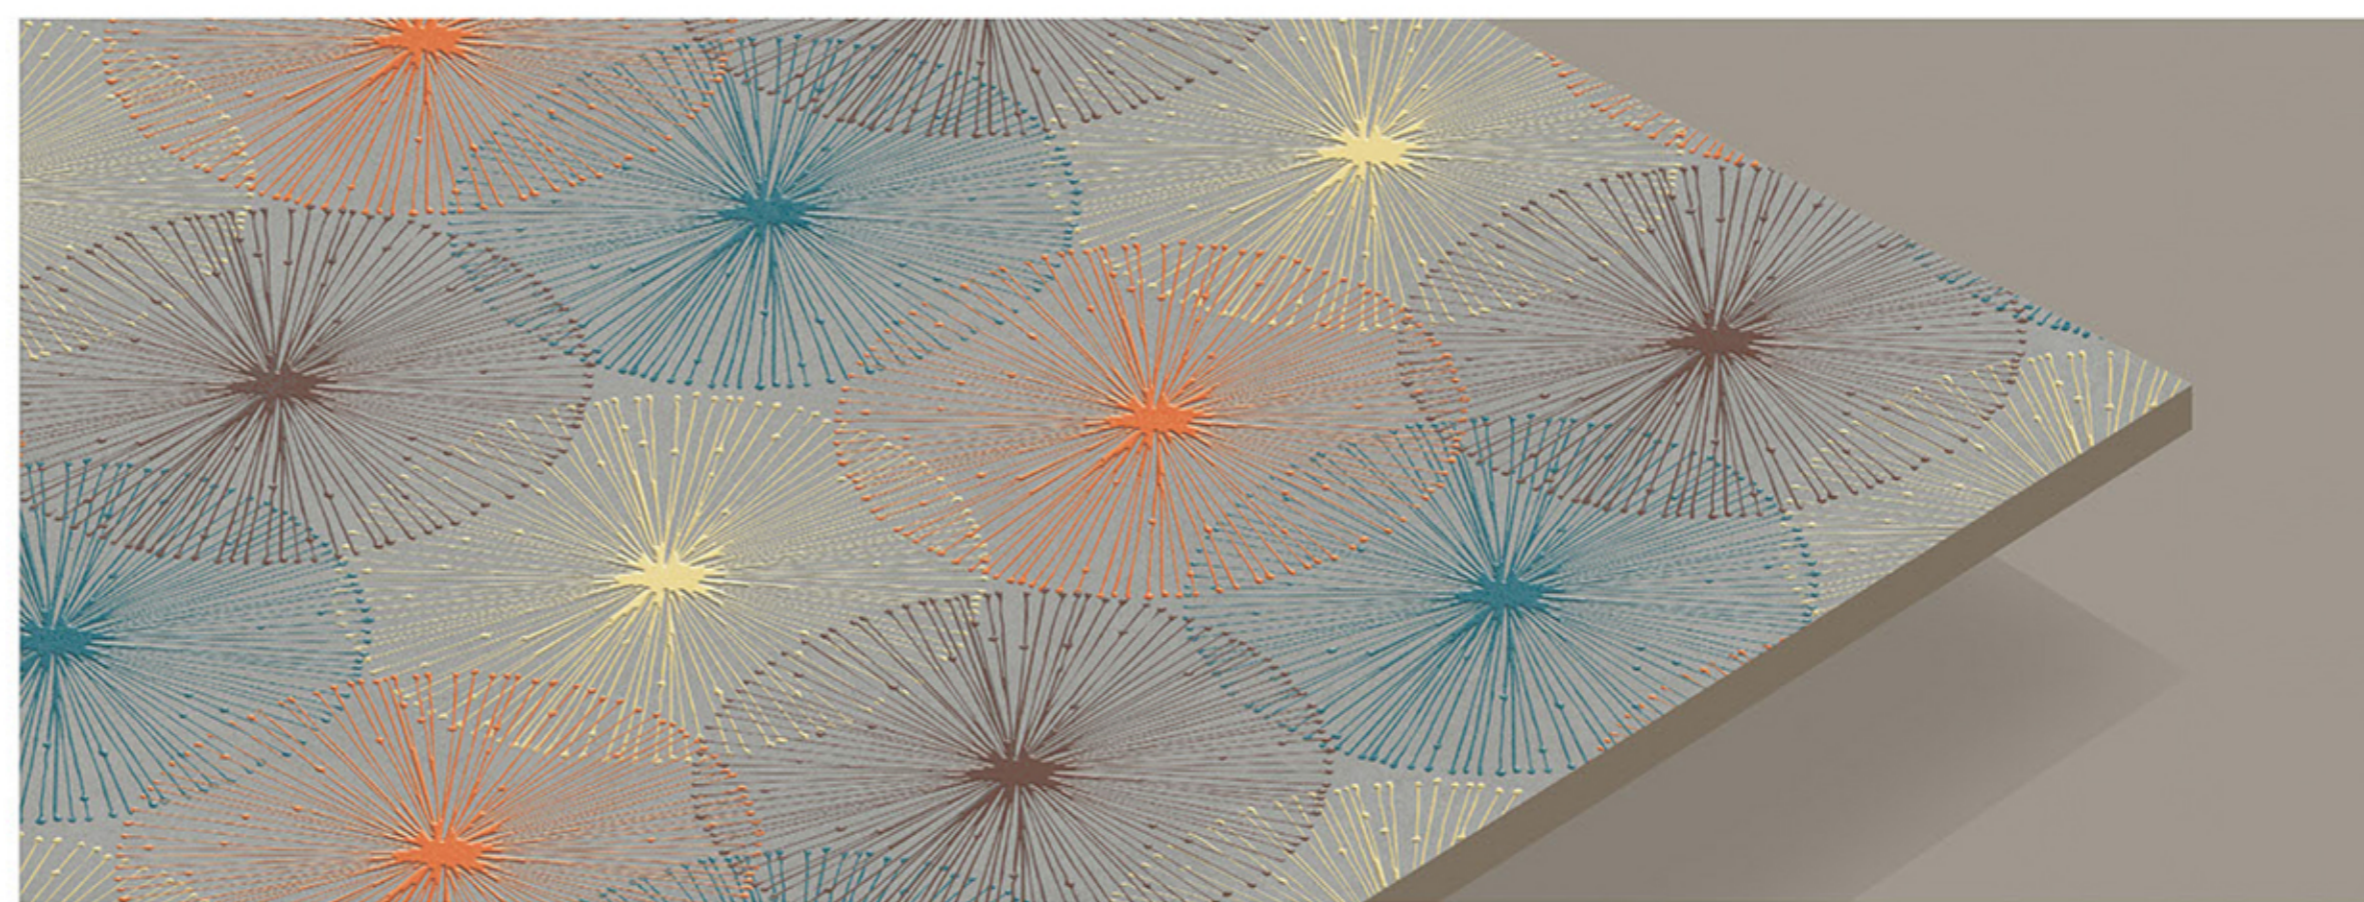

SIZE

600 x 600MM

FINISH

- MATT CARVING