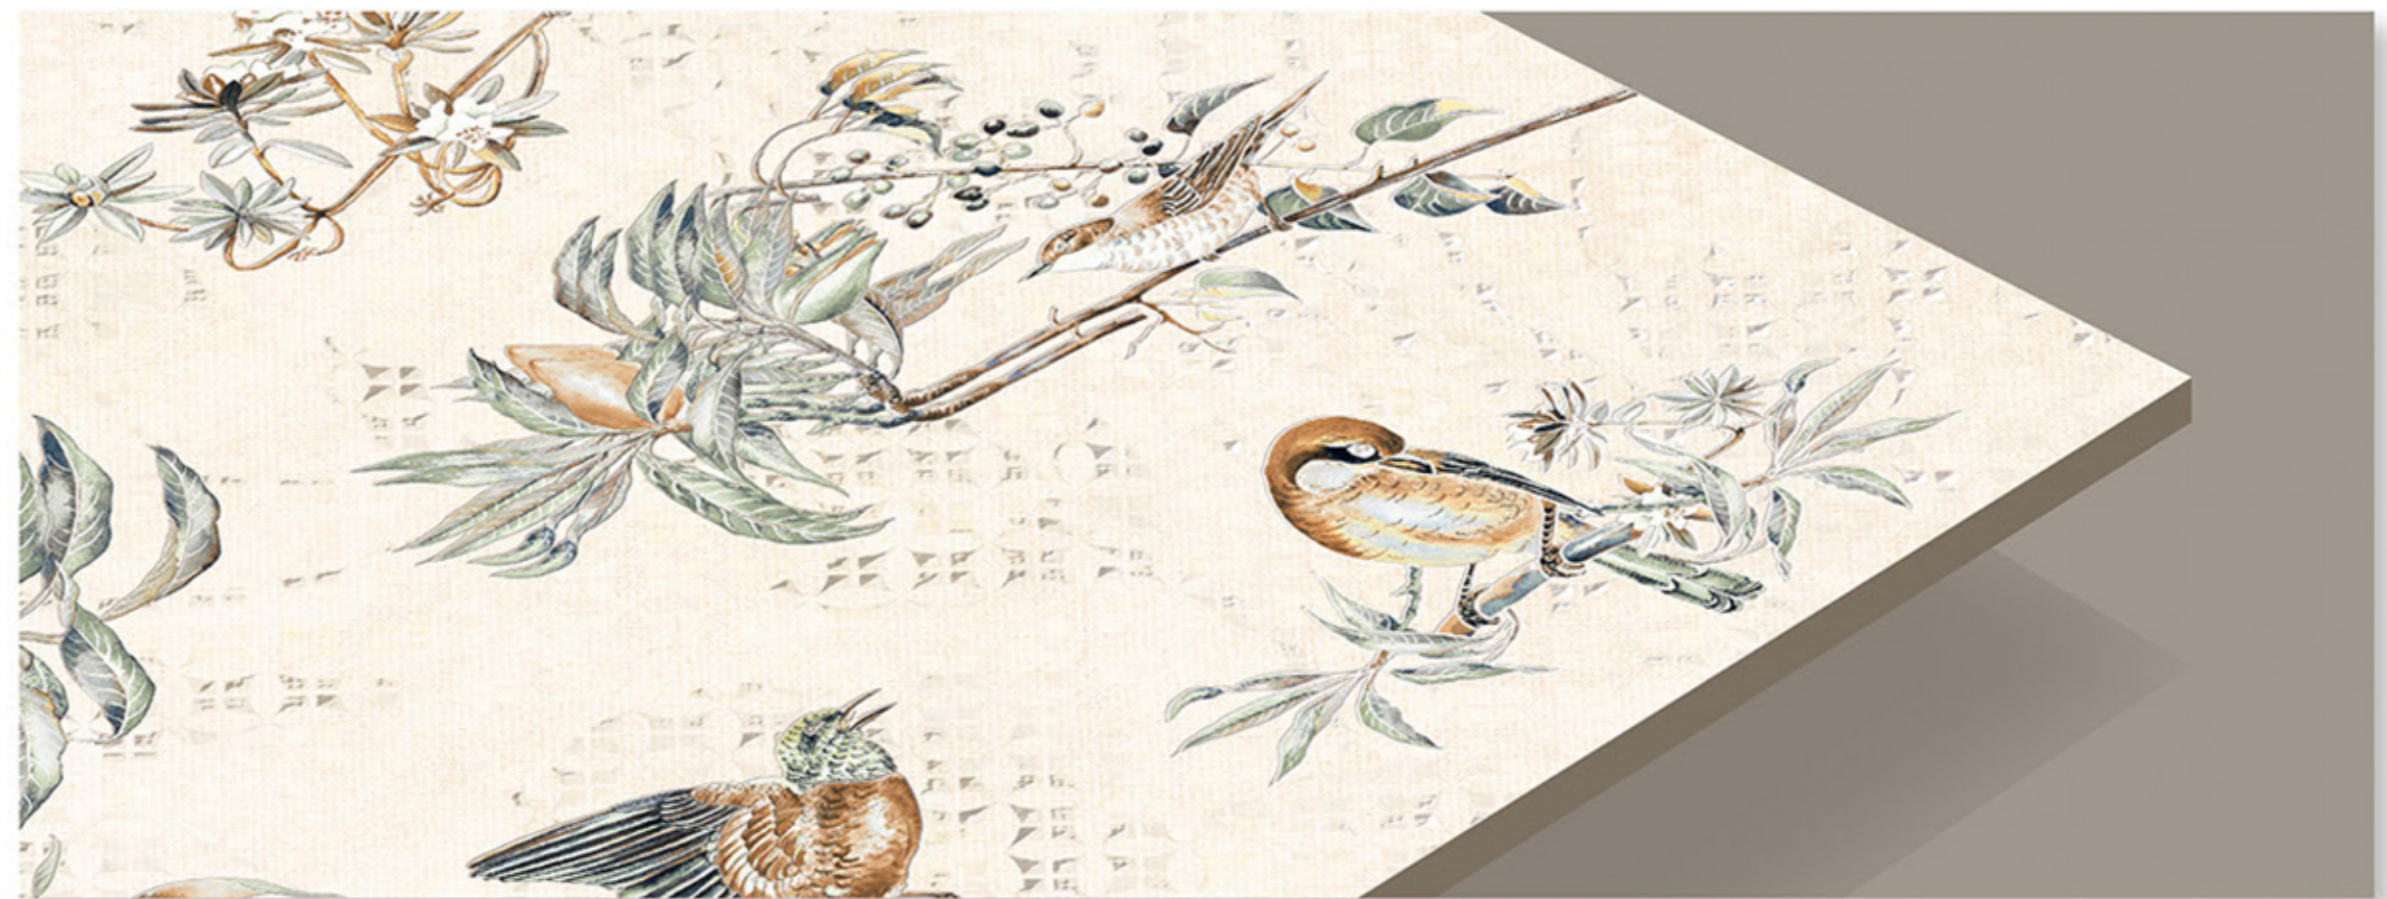

600 x 600MM

FINISH

- MATT CARVING

MILAS FLORAL

SIZE

600 x 600MM

FINISH

- MATT CARVING

SPARROW

  
**WIN-TEL**  
DIGITAL VITRIFIED TILES

**Glitter**  
carvine series

SIZE

600 x 600MM

FINISH

- MATT CARVING

SWEDISH RETRO