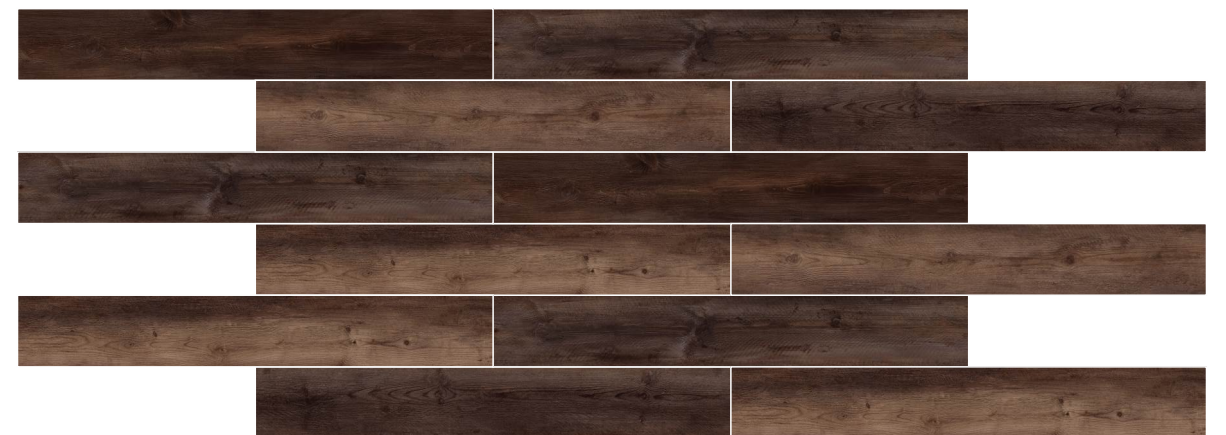

PLANKO®

Ath
ena

181x1220x5mm

Design :
ATHENA

Size :
181x1220mm

Thickness :
5mm

CLICK TILE

Easy & Hassle Free Installation