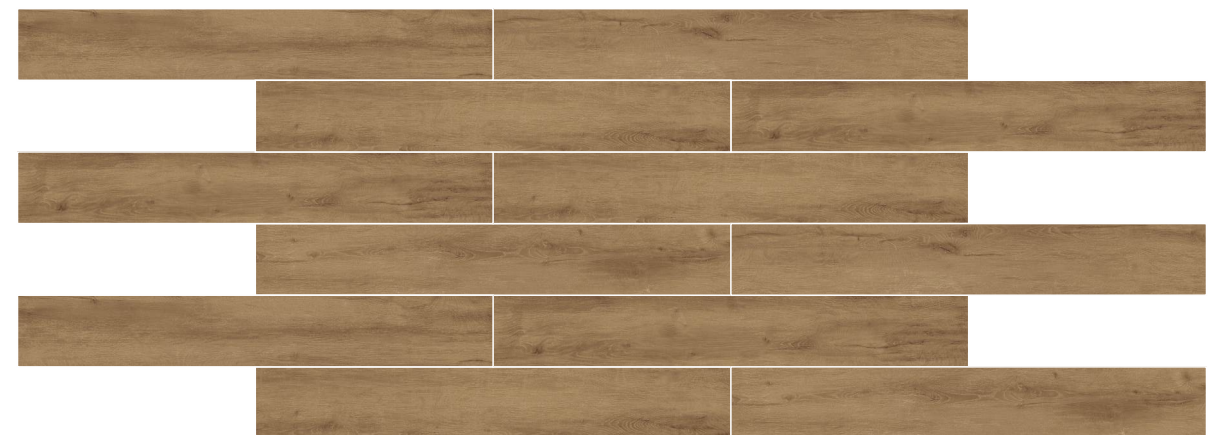

PLANKO®

zi
on

181x1220x5mm

Design :
ZION

Size :
181x1220mm

Thickness :
5mm

CLICK TILE

Easy & Hassle Free Installation