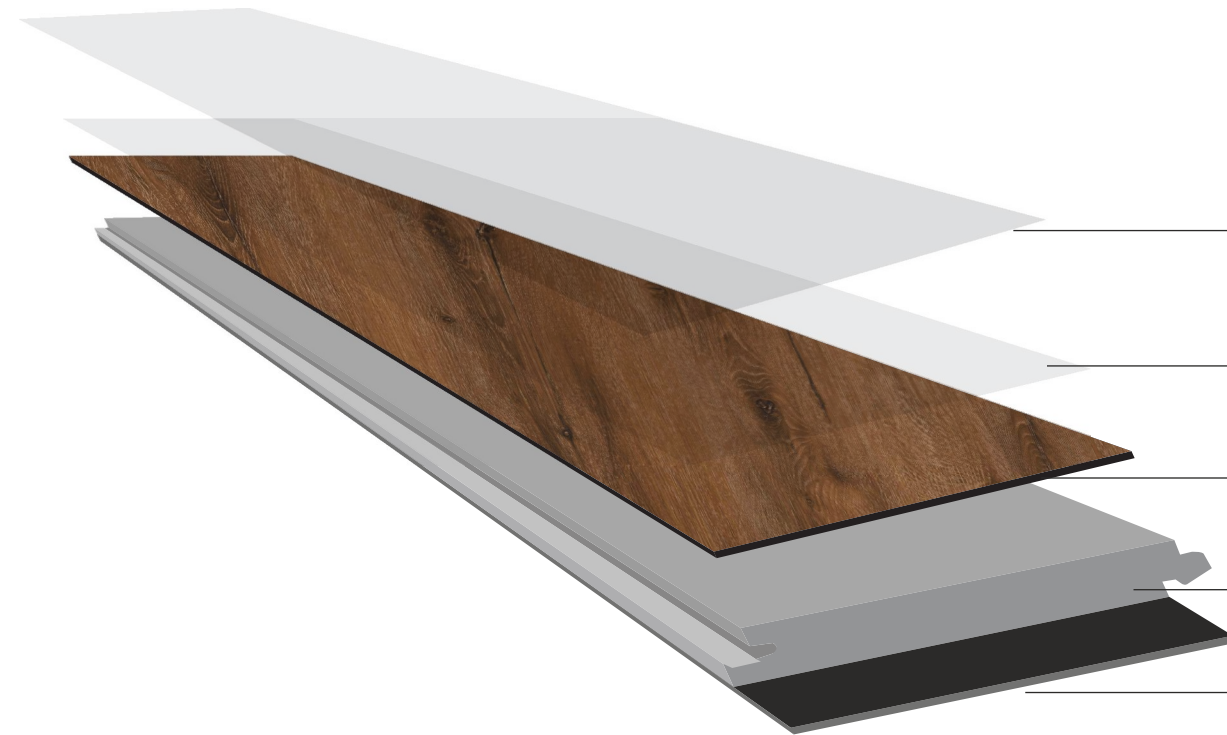

Structure

UV Coating

Reduce fading to sun light near window or any other indoor environment

Wear Layer

Strong wear-resistance for foot trac and make the surface scratch resistance.

Decor Film

A design layer of high-resolution photo of real wood that is reproduced with sophisticated printing techniques.

SPC Core Sheet

primary layer of the SPC structure

Underlayment

Effective sound reduction and cushioning incorporates amoisture barrier and mold repellent