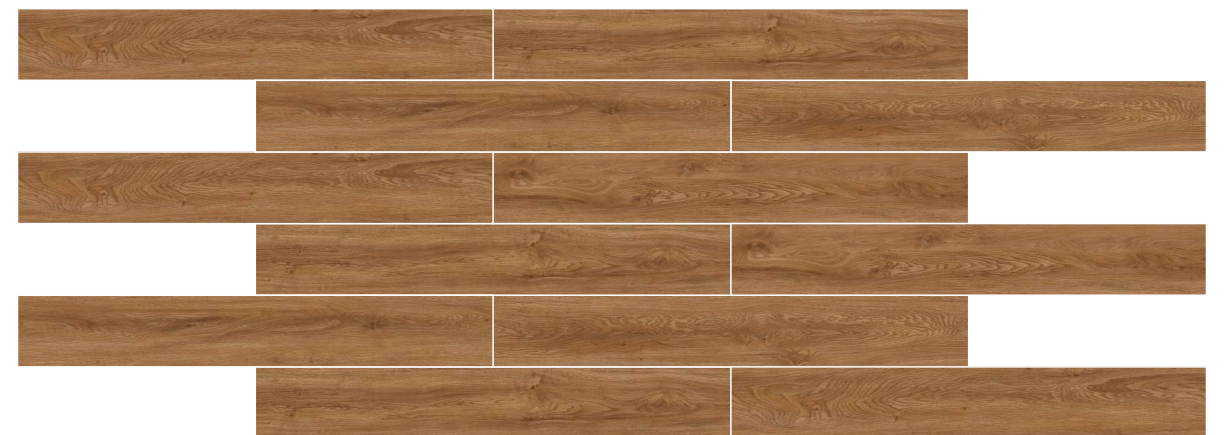

PLANKO®

Lu
na

181x1220x5mm

Design :
LUNA

Size :
181x1220mm

Thickness :
5mm

CLICK TILE

Easy & Hassle Free Installation