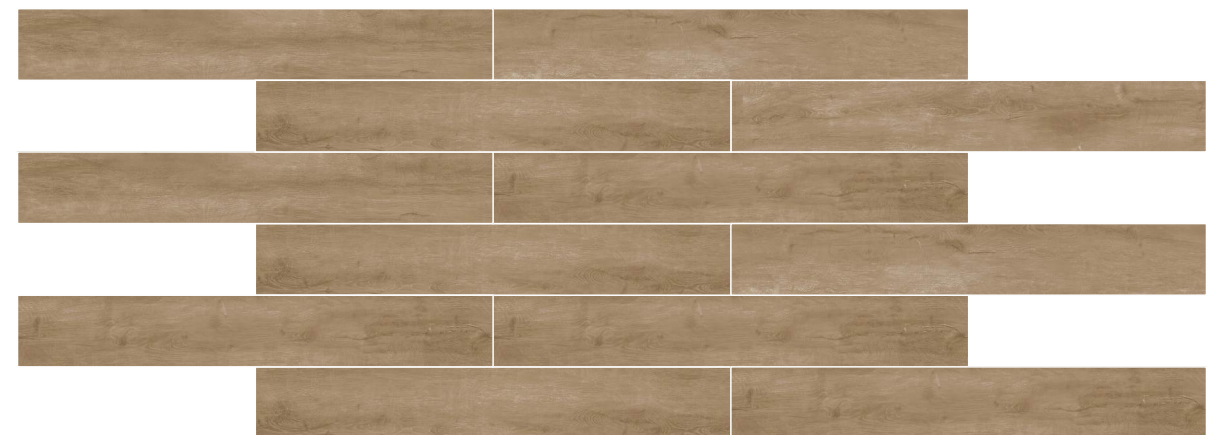

PLANKO®

op
tra

181x1220x5mm

Design :
OPTRA

Size :
181x1220mm

Thickness :
5mm

CLICK TILE

Easy & Hassle Free Installation