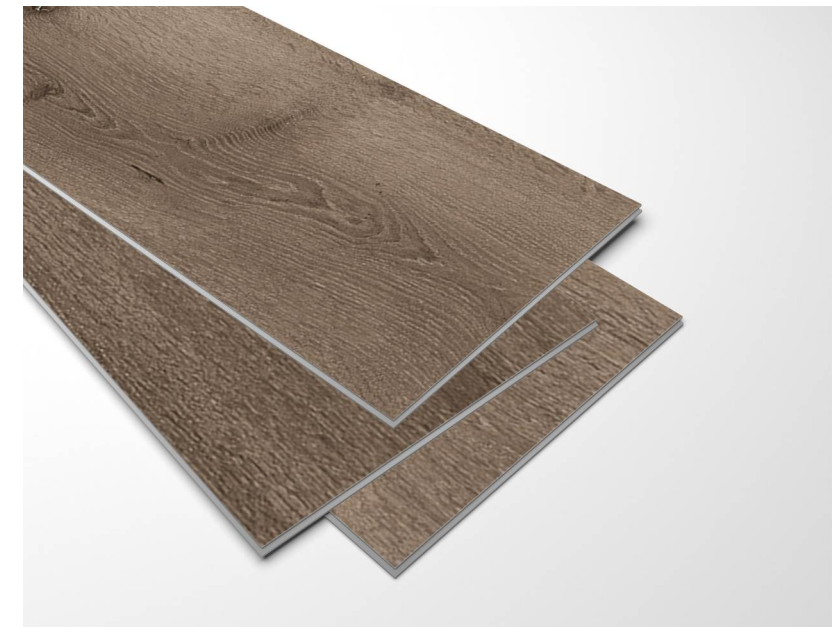

PLANKO®

Cl
ir
a

181x1220x5mm

Design :
CLAIR

Size :
181x1220mm

Thickness :
5mm

CLICK TILE

Easy & Hassle Free Installation