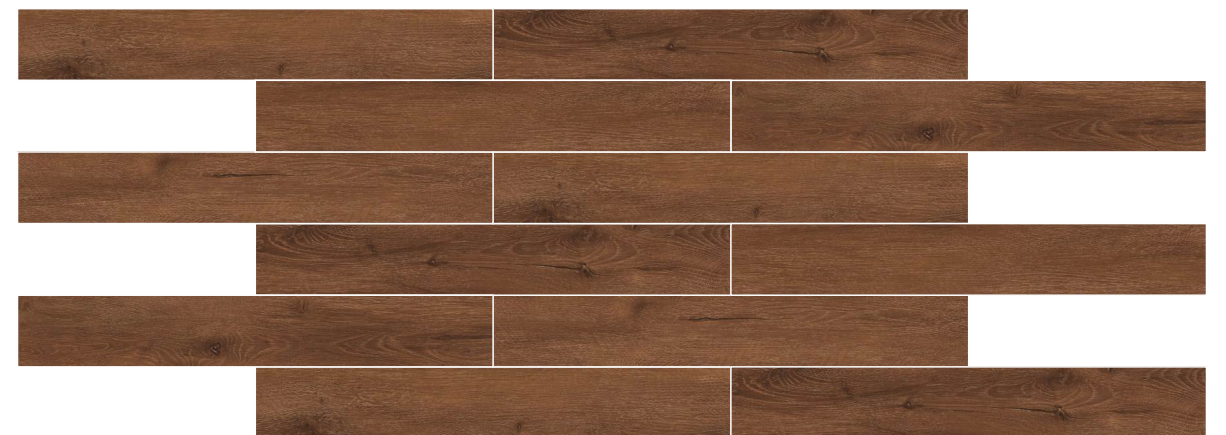

PLANKO®

Ba
Ri

181x1220x5mm

Design :
BARI

Size :
181x1220mm

Thickness :
5mm

CLICK TILE

Easy & Hassle Free Installation