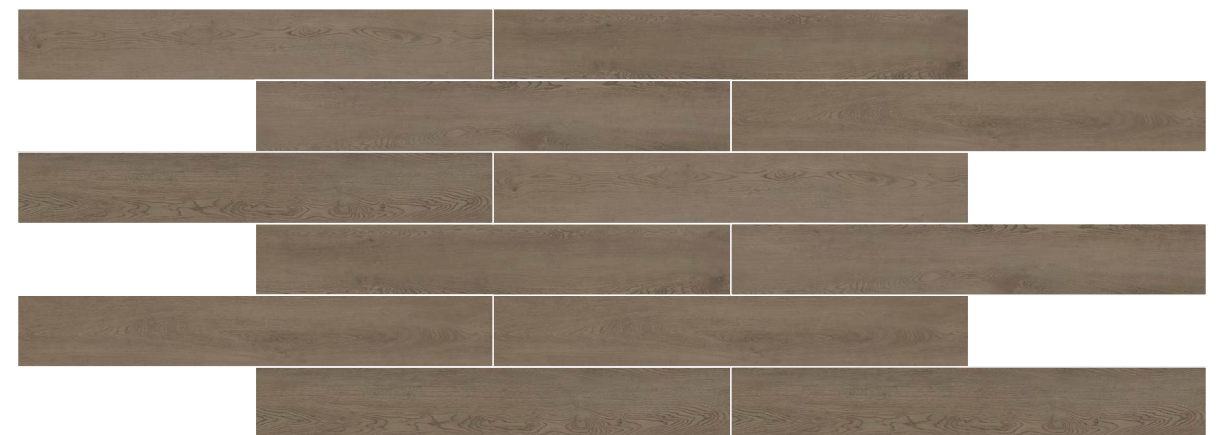

PLANKO®

Kodi
ak

181x1220x5mm

Design :
KODIAK

Size :
181x1220mm

Thickness :
5mm

CLICK TILE

Easy & Hassle Free Installation