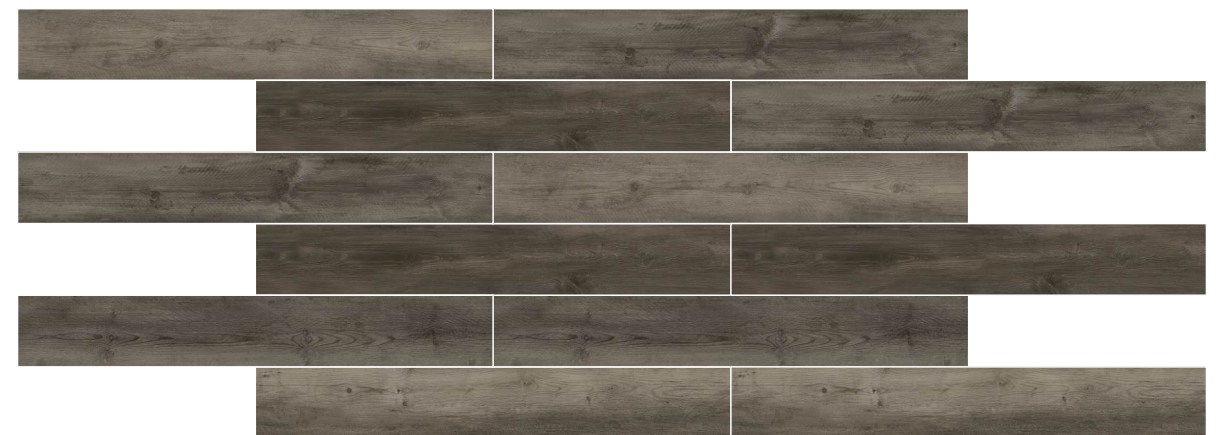

PLANKO®

Tre
nz

181x1220x5mm

Design :
TRENZ

Size :
181x1220mm

Thickness :
5mm

CLICK TILE

Easy & Hassle Free Installation