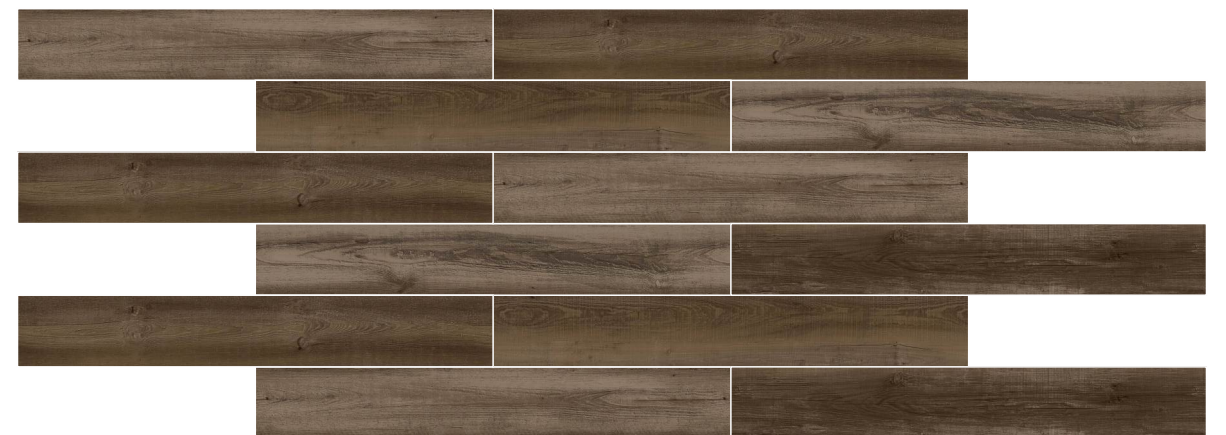

PLANKO®

Sof
ia

181x1220x5mm

Design :
SOFIA

Size :
181x1220mm

Thickness :
5mm

CLICK TILE

Easy & Hassle Free Installation