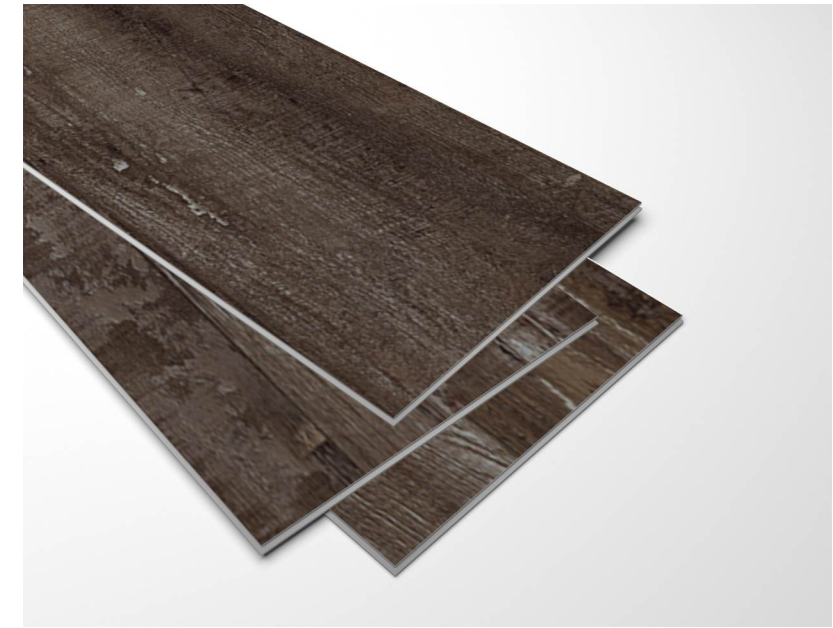

PLANKO®

veli
sh

181x1220x5mm

Design :
VELISH

Size :
181x1220mm

Thickness :
5mm

CLICK TILE

Easy & Hassle Free Installation