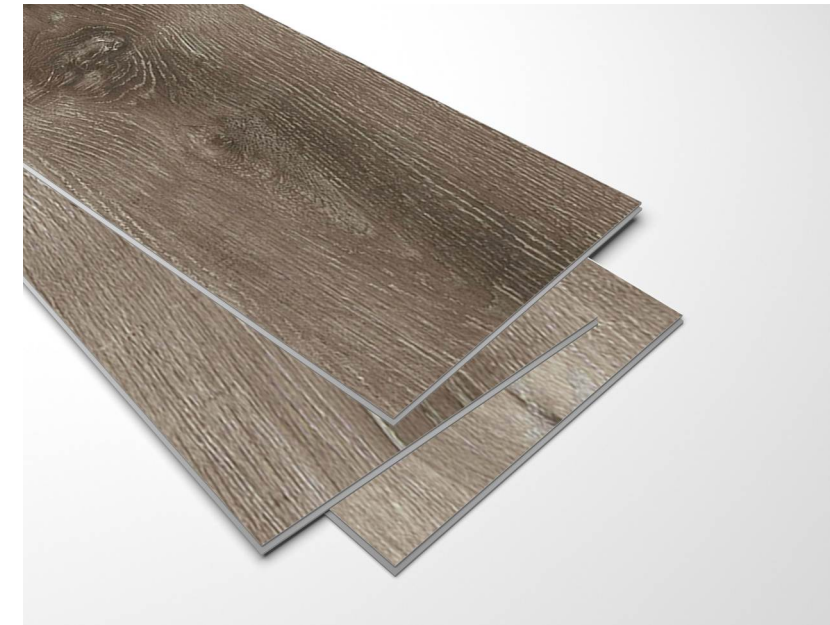

PLANKO®

Milano

181x1220x5mm

Design :
MILANO

Size :
181x1220mm

Thickness :
5mm

CLICK TILE

Easy & Hassle Free Installation