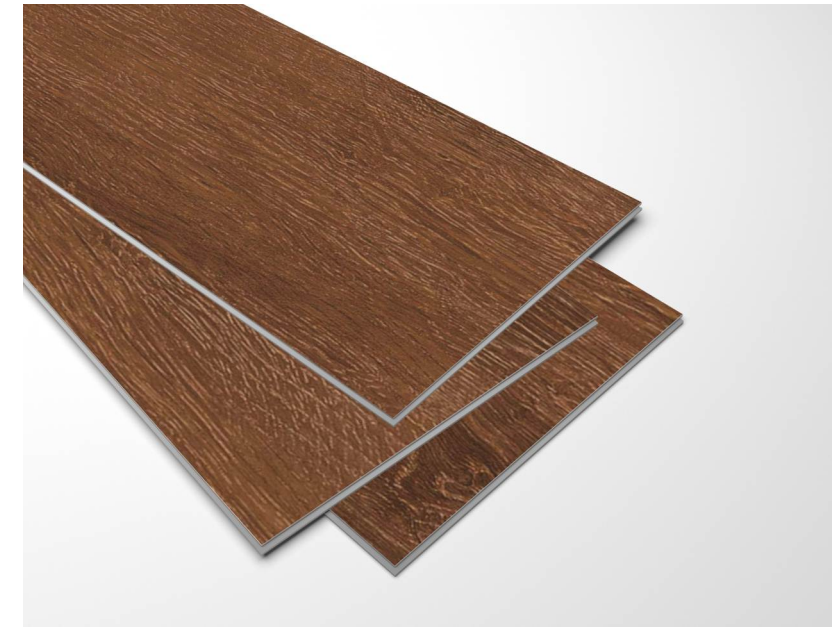

PLANKO®

Ba
Ri

181x1220x5mm

Design :
BARI

Size :
181x1220mm

Thickness :
5mm

CLICK TILE

Easy & Hassle Free Installation