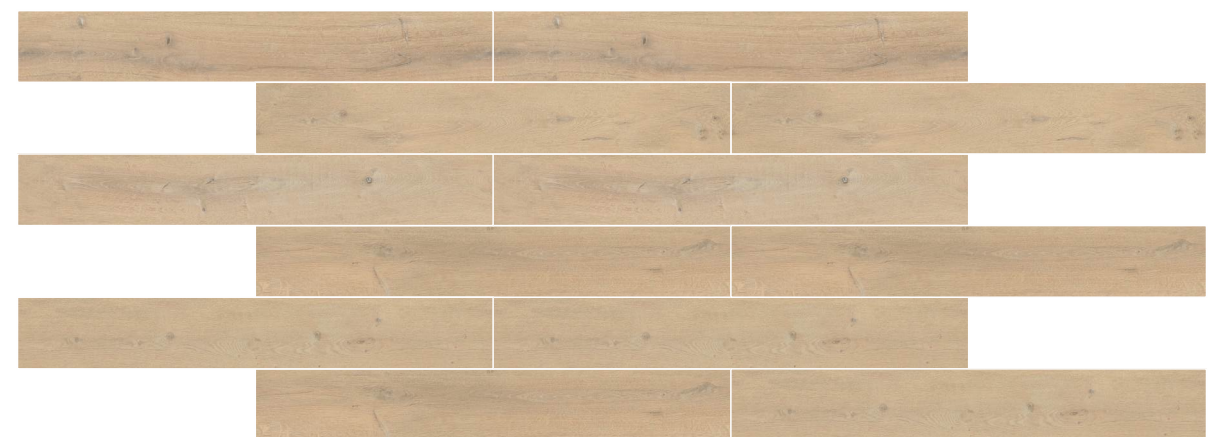

PLANKO®

veli
sh

181x1220x5mm

Design :
VELISH

Size :
181x1220mm

Thickness :
5mm

CLICK TILE

Easy & Hassle Free Installation