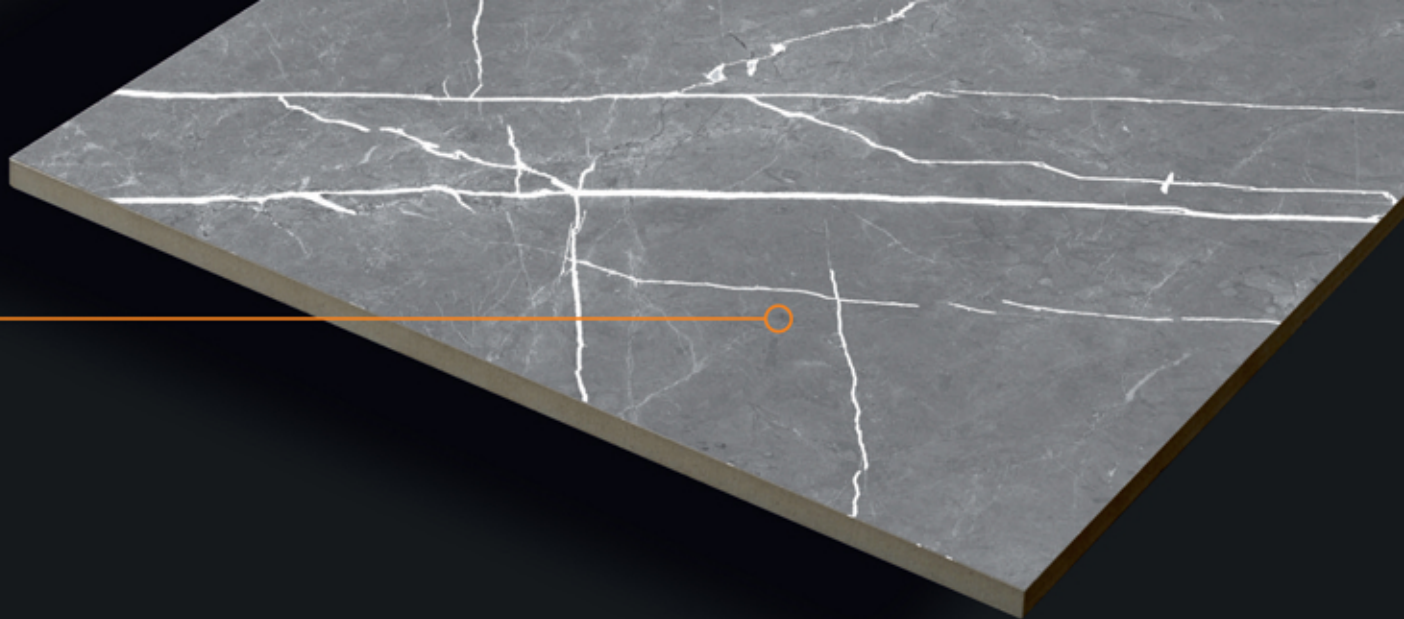

CRAFT
COLLECTION

800x1600mm