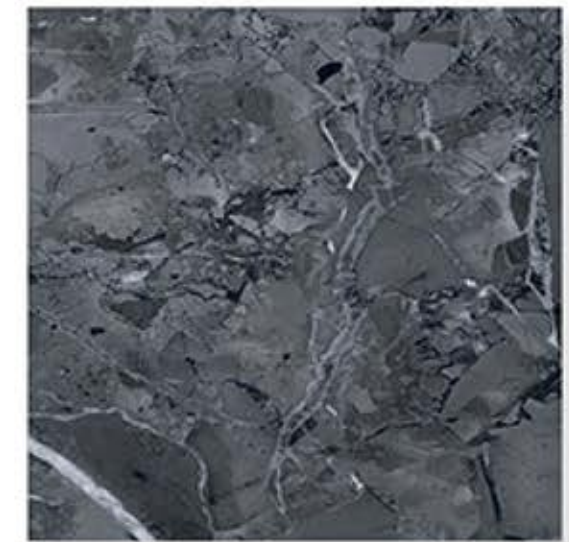

Random Designs

0% Zero Maintenance

Low Water Absorption

MALABAR NERO

GLOSSY ✦

Randoms

R1

R2