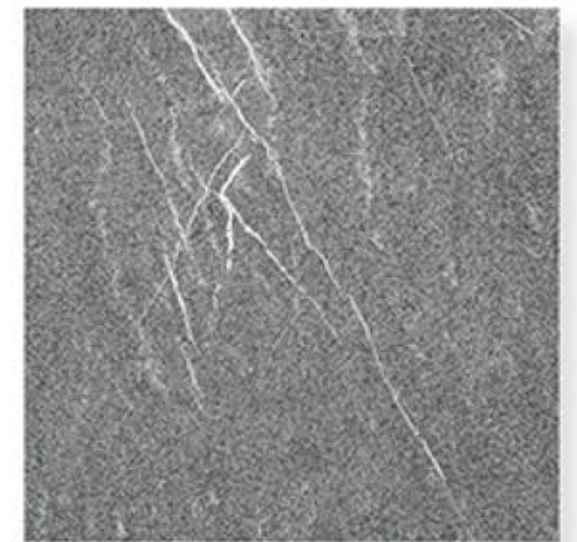

R4

TWISTER GREY

G L O S S Y ✦

Eco-Friendly

100% Replacement
for Italian Marble

Random Designs

0% Zero Maintenance

Low Water Absorption