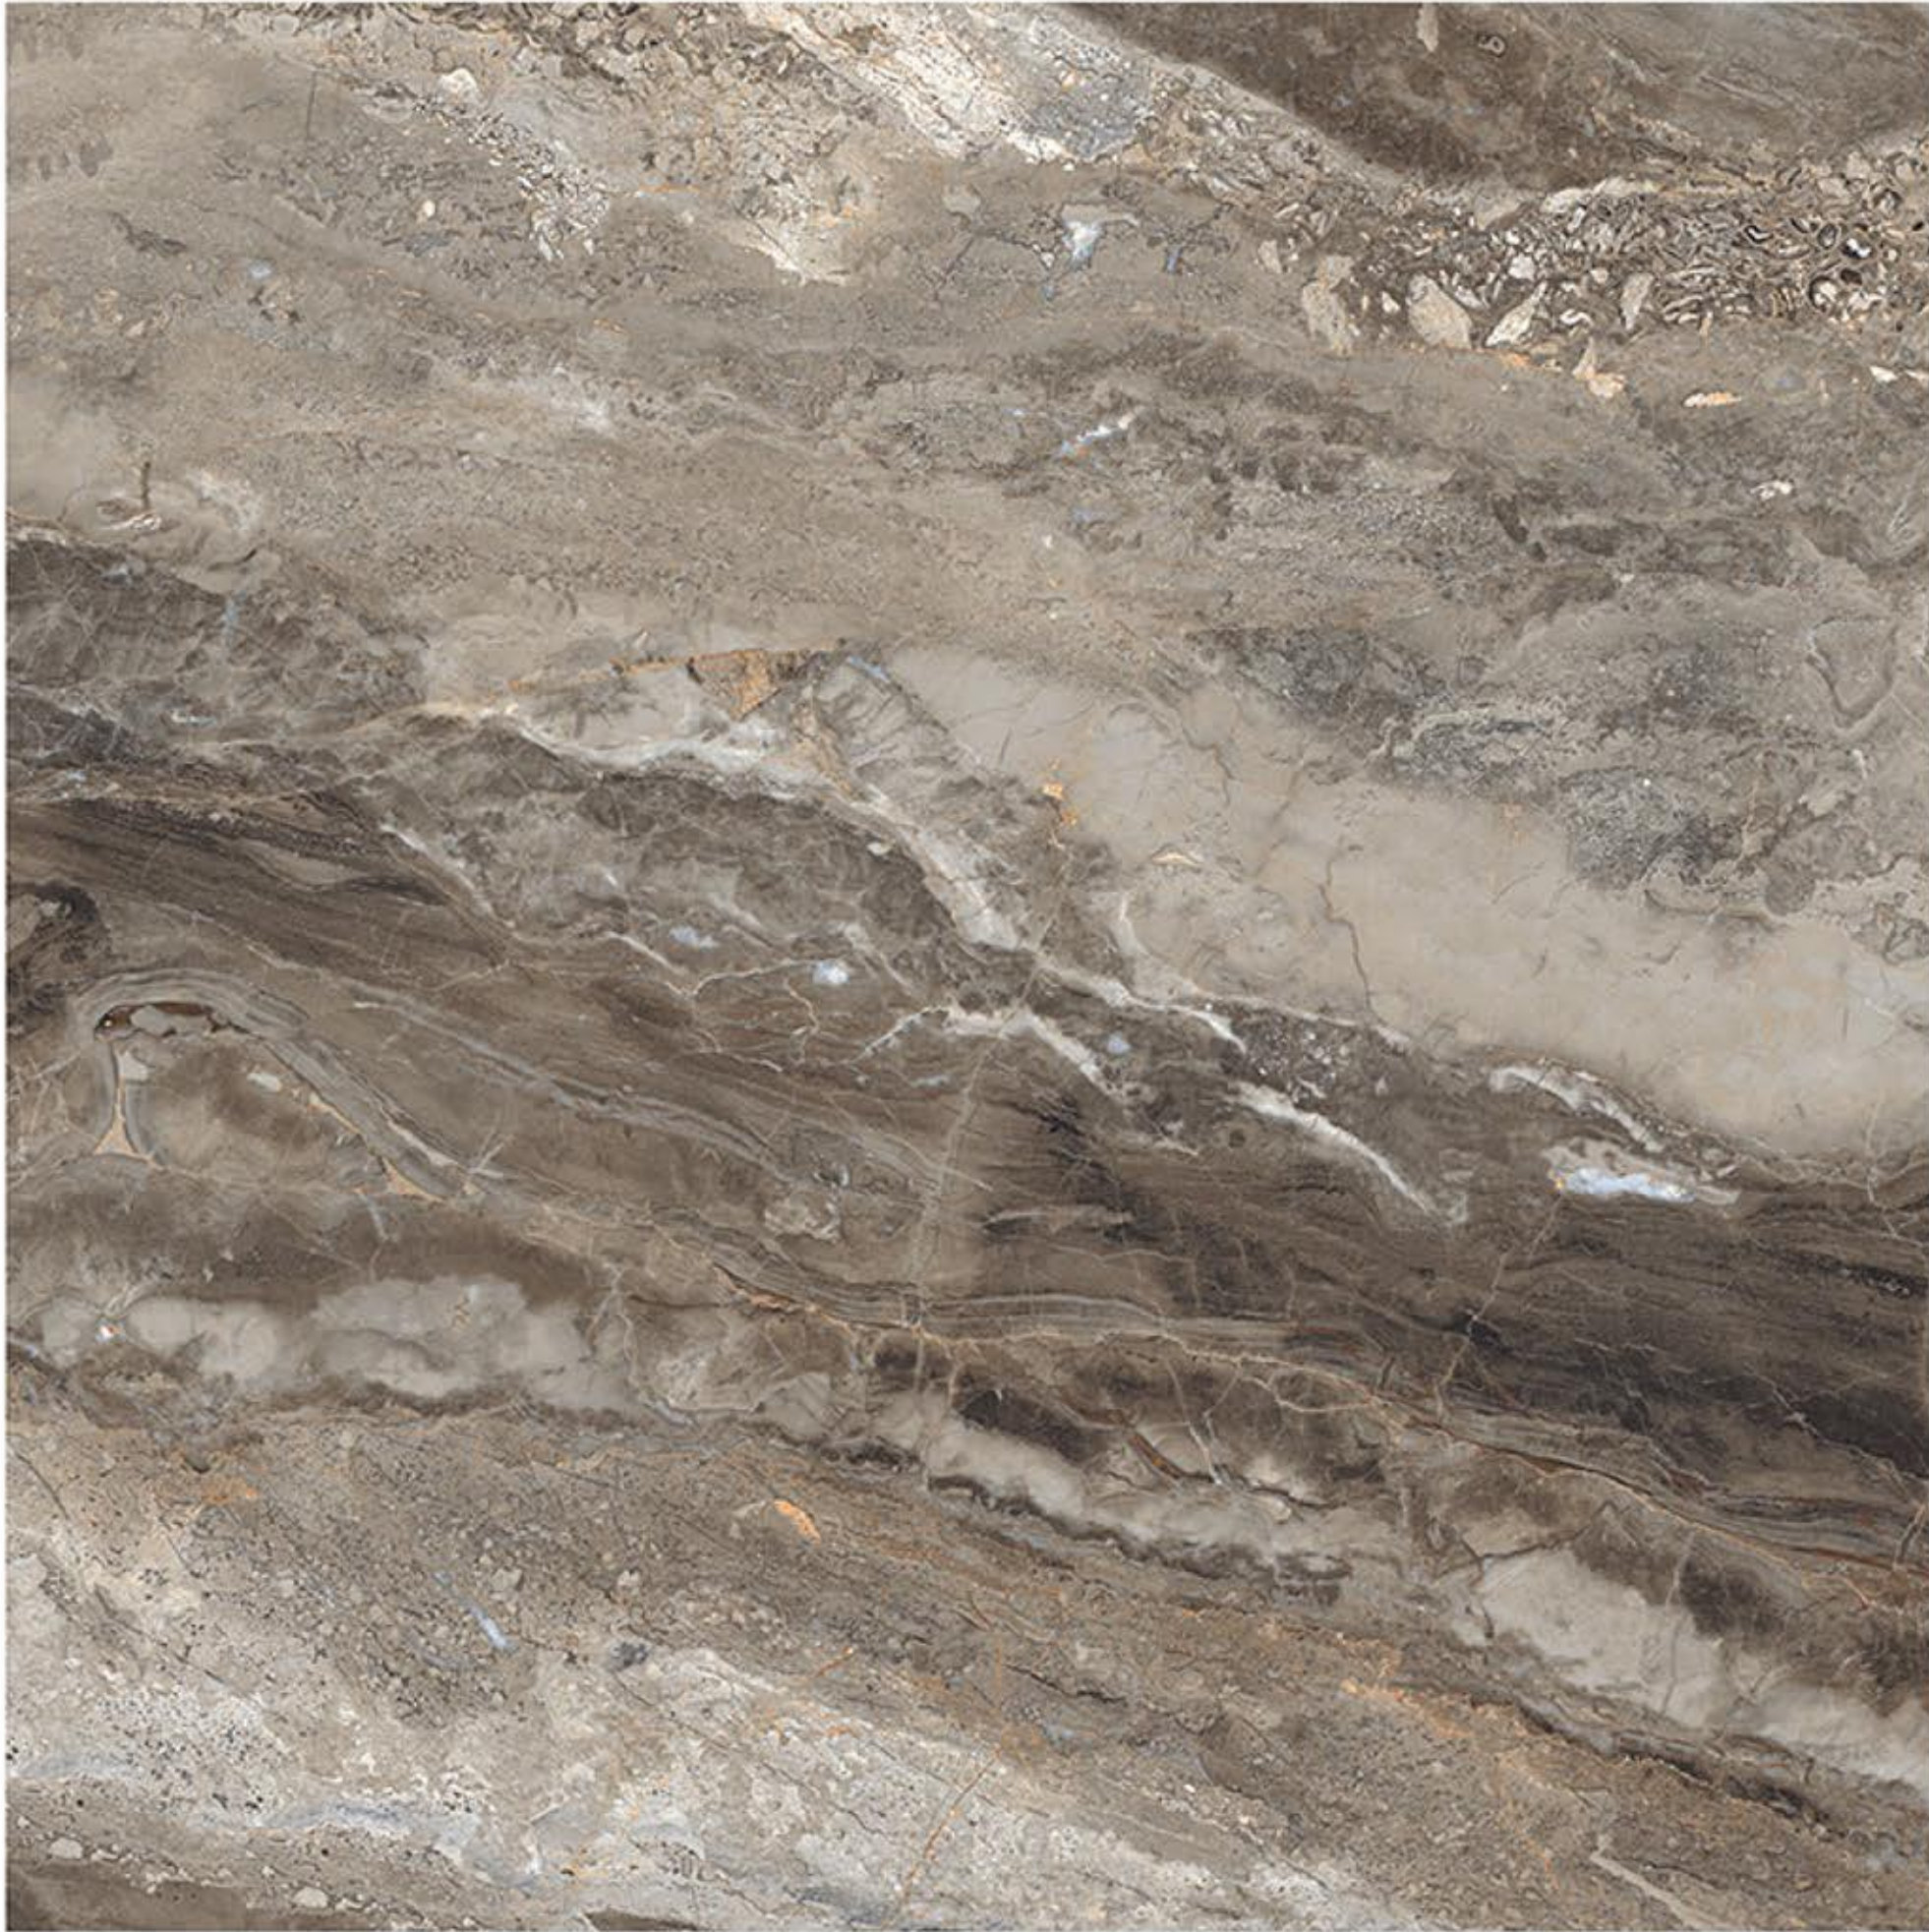

R1

R2

Eco-Friendly

100% Replacement
for Italian Marble

Random Designs

Zero Maintenance

Low Water Absorption

TOSCO COFFEE