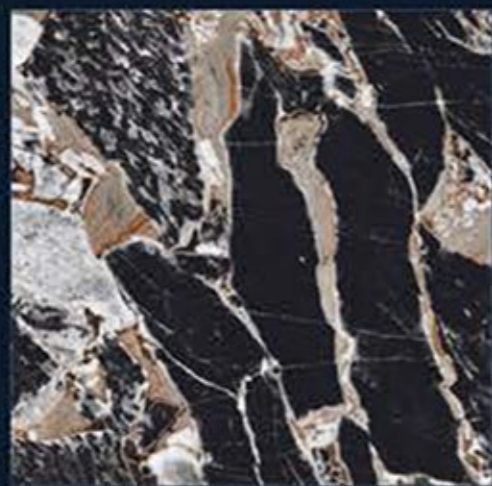

ECO-FRIENDLY

ZERO MAINTENANCE

LOW WATER ABSORPTION

RANDOM DESIGNS

HIGH GLOSS SERIES

ALBARA BLACK

600x600MM

ECO-FRIENDLY