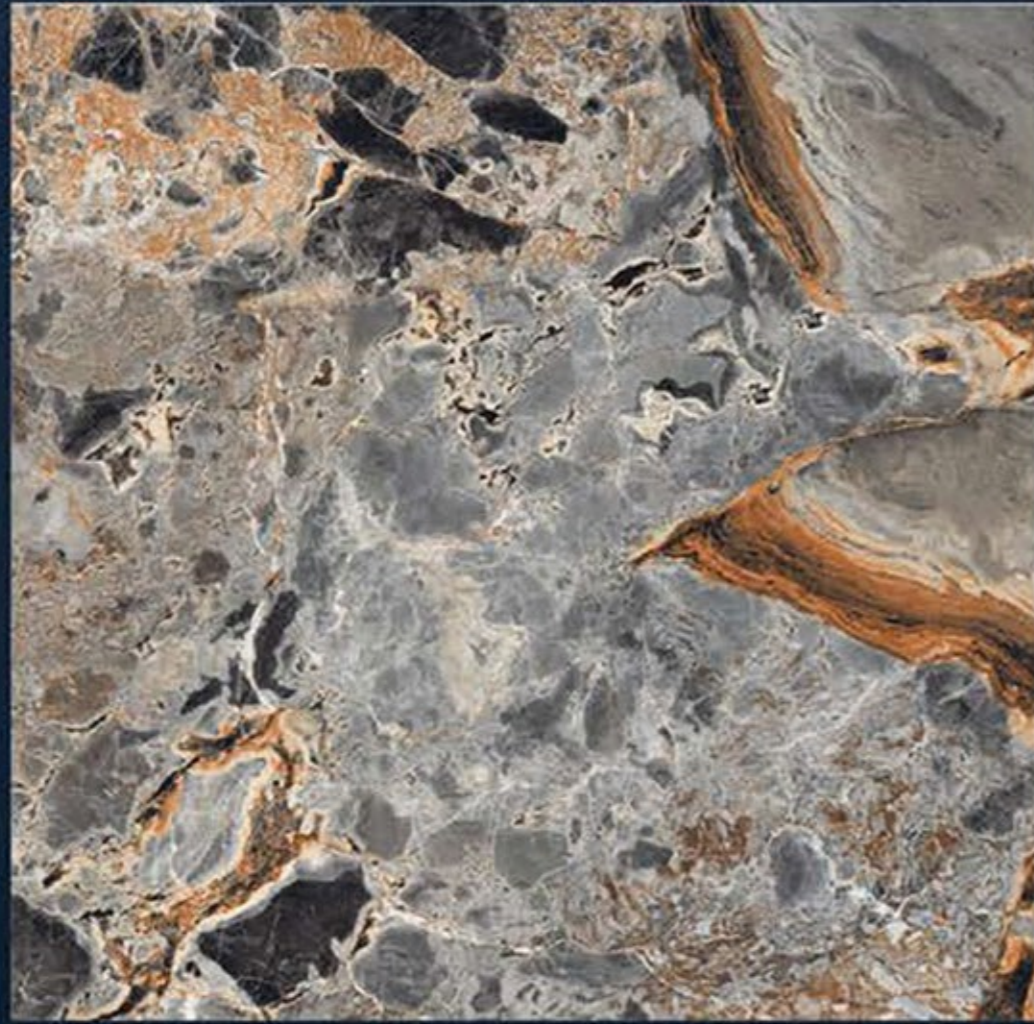

 ECO-FRIENDLY

 ZERO MAINTENANCE

 LOW WATER ABSORPTION

 RANDOM DESIGNS

SAHARA GREY

RANDOMS - (9)

HIGH GLOSS SERIES	SAHARA GREY	600x600MM
-------------------	-------------	-----------

-  ECO-FRIENDLY
-  0% ZERO MAINTENANCE
-  LOW WATER ABSORPTION
-  RANDOM DESIGNS