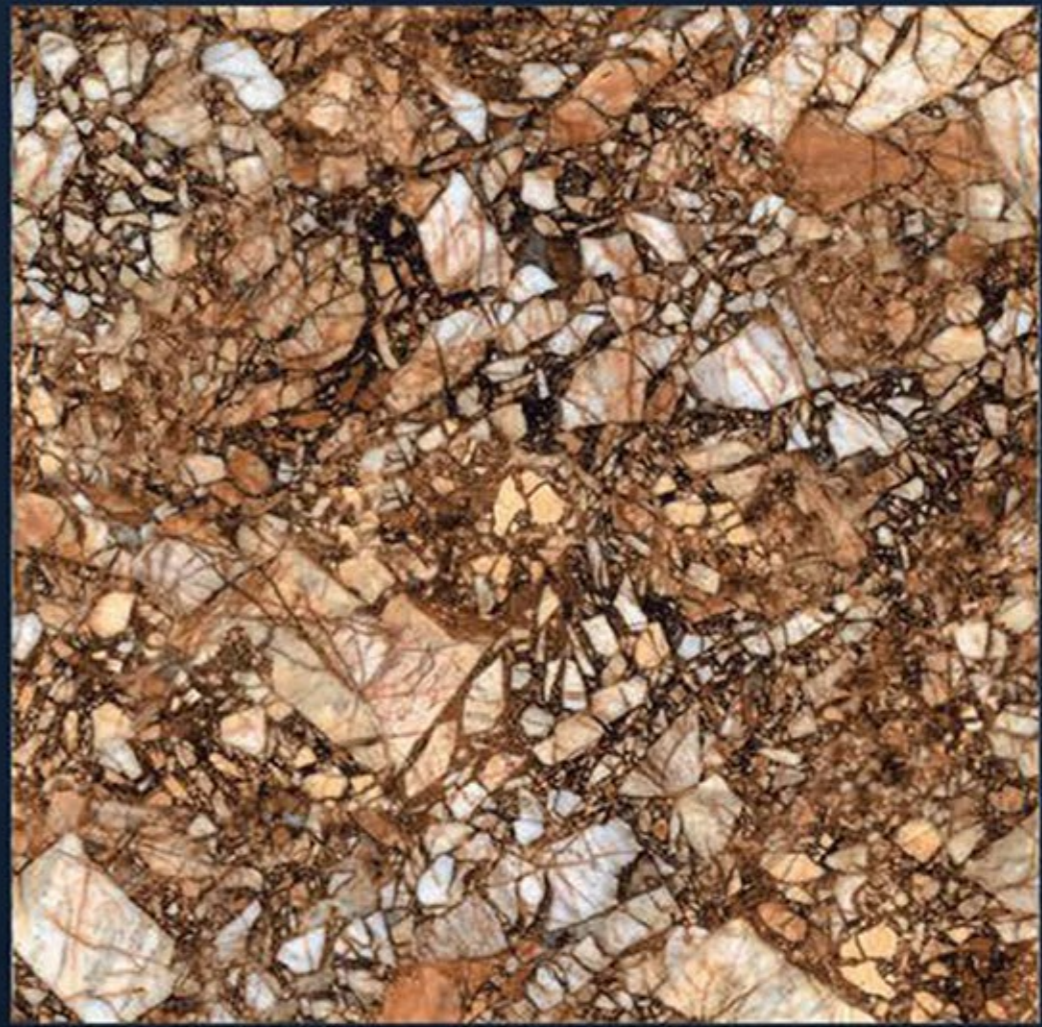

BOTEGA BROWN

RANDOMS - (8)