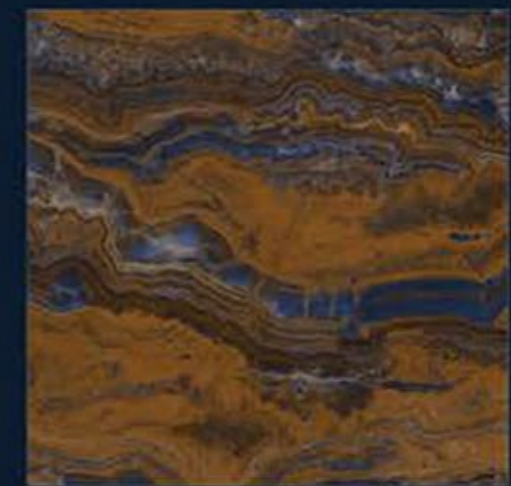

KHARTOUM BLUE

RENDOM - (8)

HIGH GLOSS SERIES	KHARTOUM BLUE	600x600MM

- ECO-FRIENDLY
- ZERO MAINTENANCE
- LOW WATER ABSORPTION
- RANDOM DESIGNS