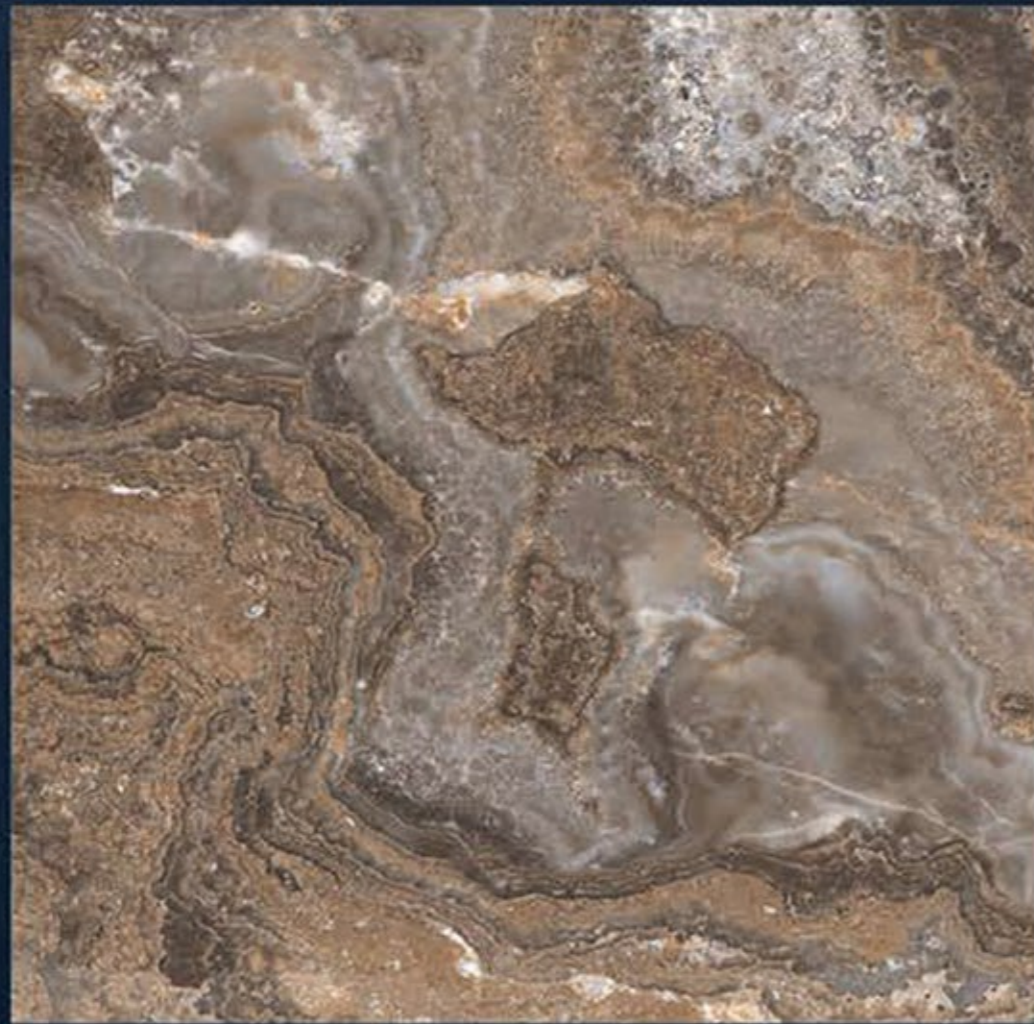

ARISTO BROWN

RANDOMS - (8)

HIGH GLOSS SERIES

ARISTO BROWN

600x600MM

ECO-FRIENDLY

ZERO MAINTENANCE

LOW WATER ABSORPTION

RANDOM DESIGNS