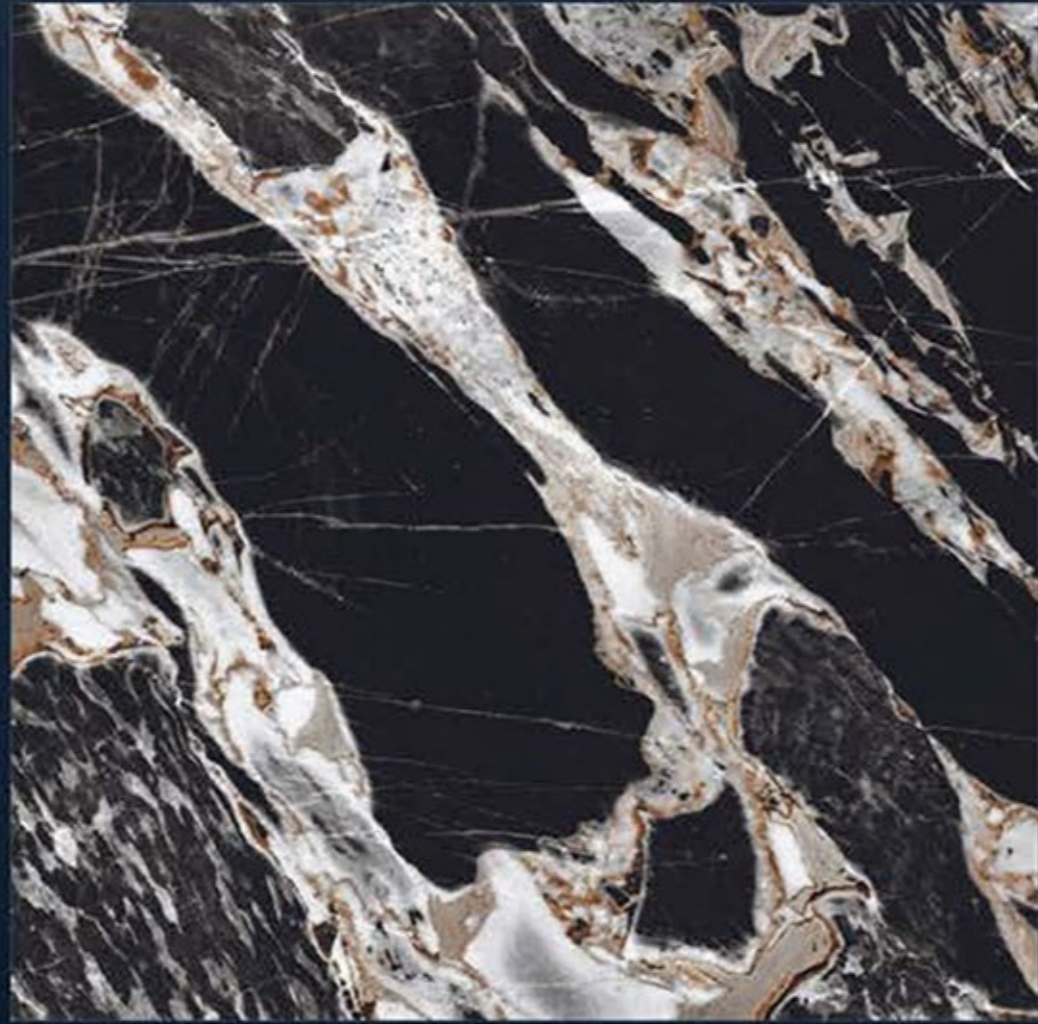

ECO-FRIENDLY

ZERO MAINTENANCE

LOW WATER ABSORPTION

RANDOM DESIGNS

HIGH GLOSS SERIES

ALBARA BLACK

600x600MM

ECO-FRIENDLY