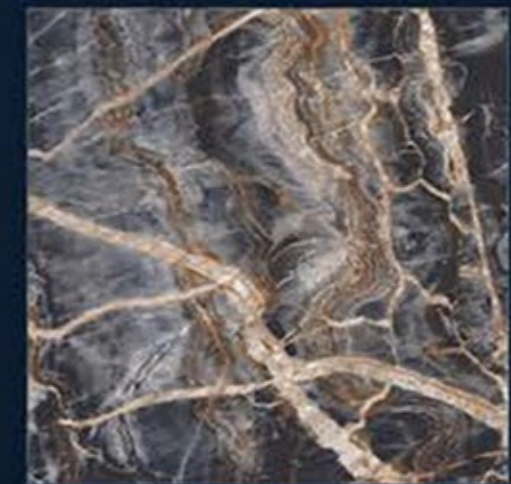

VEGAS BLUE

RANDOMS - (6)

HIGH GLOSS SERIES	VEGAS BLUE	600x600MM

- ECO-FRIENDLY
- ZERO MAINTENANCE
- LOW WATER ABSORPTION
- RANDOM DESIGNS