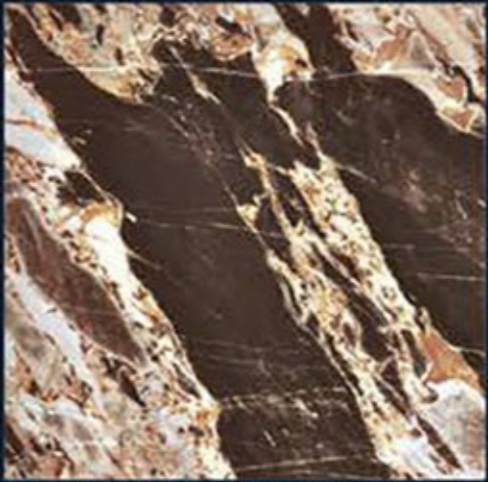

ZERO MAINTENANCE

LOW WATER ABSORPTION

RANDOM DESIGNS

ALBARA COFFEE

RANDOMS - (6)

HIGH GLOSS SERIES	ALBARA COFFEE	600x600MM
-------------------	---------------	-----------

- ECO-FRIENDLY
- 0% ZERO MAINTENANCE
- LOW WATER ABSORPTION
- RANDOM DESIGNS