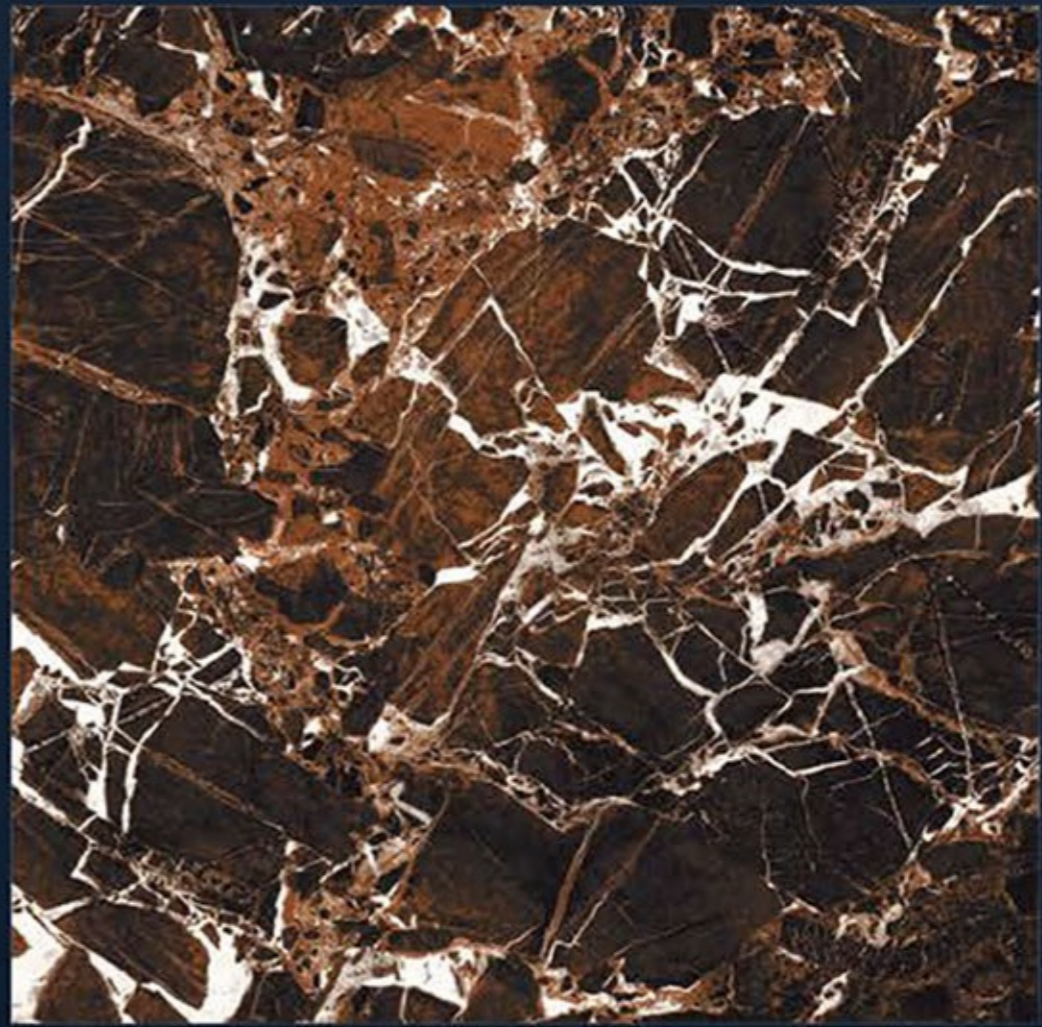

600x600MM

ECO-FRIENDLY

0% ZERO MAINTENANCE

LOW WATER ABSORPTION

RANDOM DESIGNS

LUCIDO BROWN

RENDOM - (6)

HIGH GLOSS SERIES	LUCIDO BROWN	600x600MM
-------------------	--------------	-----------