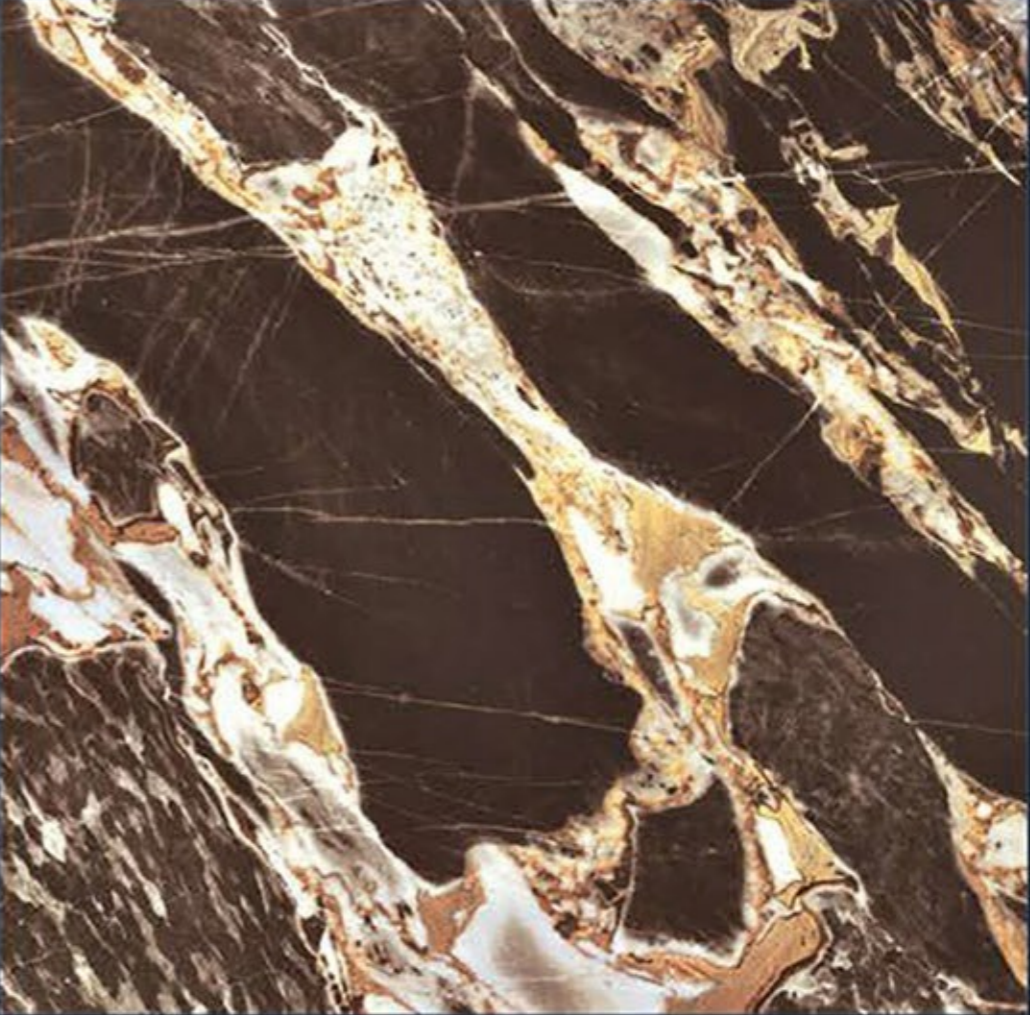

ALBARA COFFEE

RANDOMS - (6)