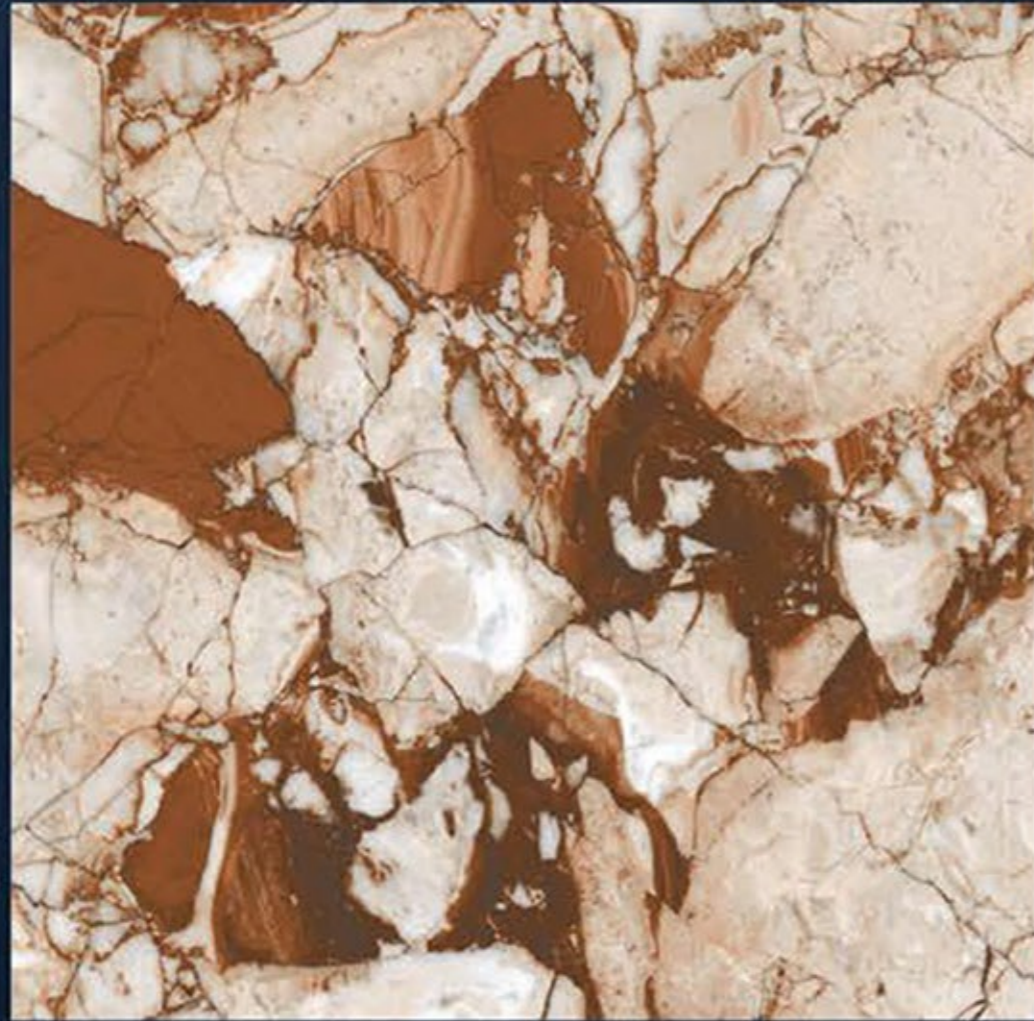

LOW WATER ABSORPTION

RANDOM DESIGNS

  
WIN-TEL  
DIGITAL VITRIFIED TILES

DENIM BROWN

RANDOMS - (8)

HIGH GLOSS SERIES

DENIM BROWN

600x600MM