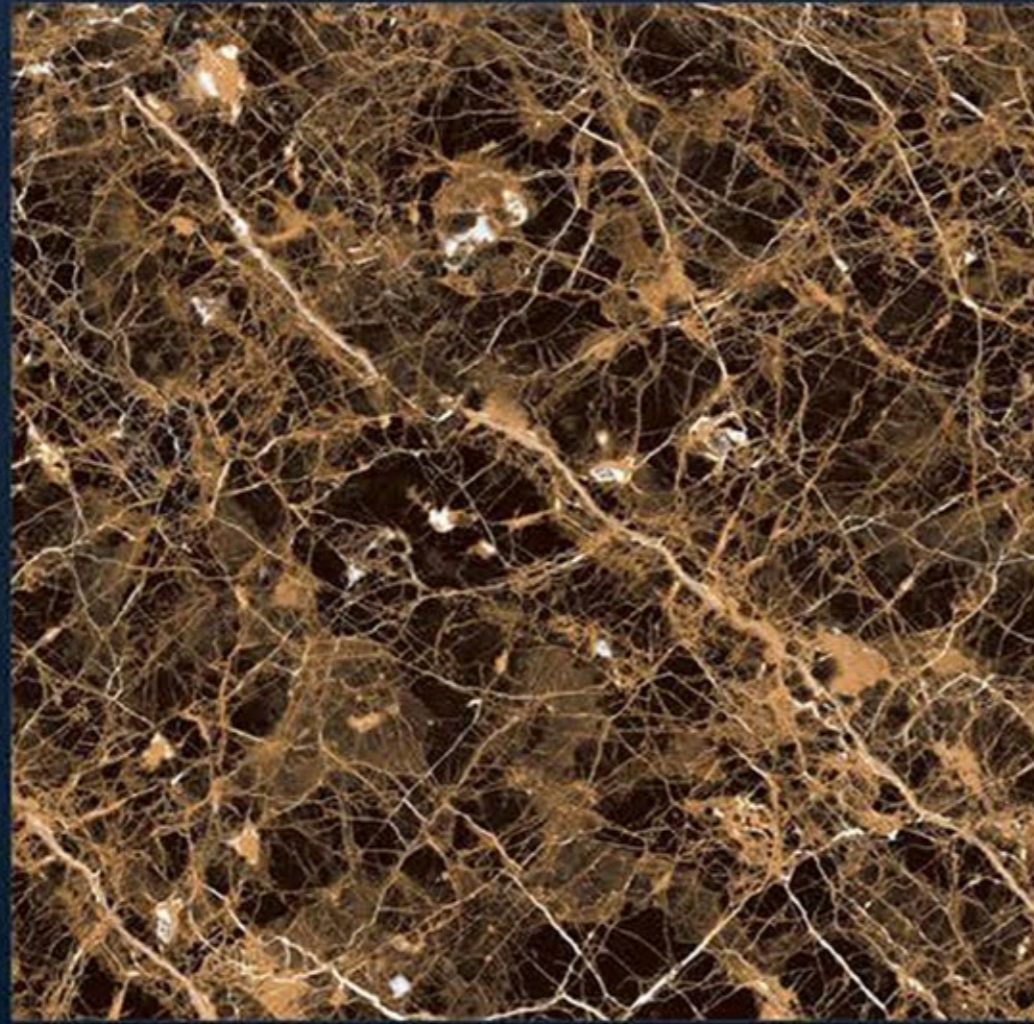

EMPERADOR BROSS

RENDOM - (2)

HIGH GLOSS SERIES

EMPERADOR BROSS

600x600MM

ECO-FRIENDLY

ZERO MAINTENANCE

LOW WATER ABSORPTION

RANDOM DESIGNS