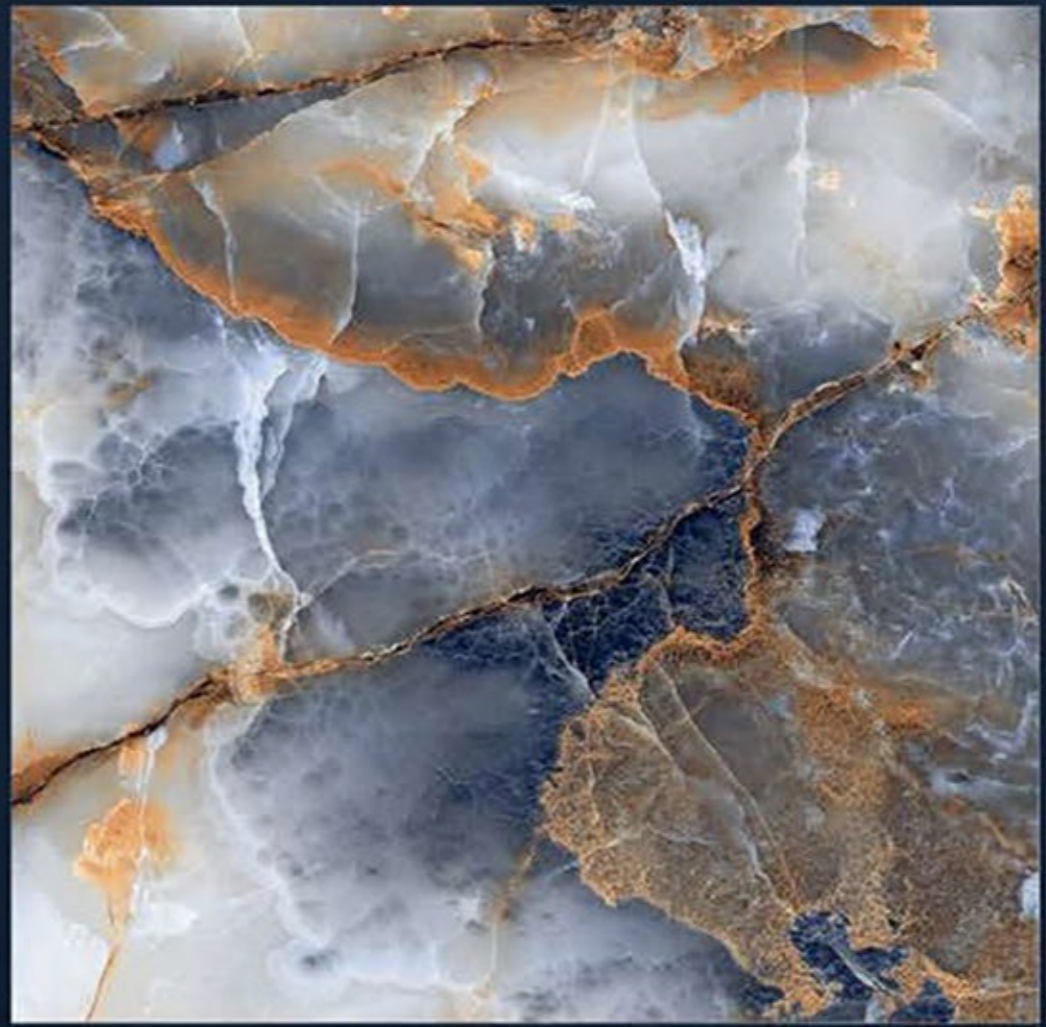

HERITAGE BLUE

RENDOM - (5)