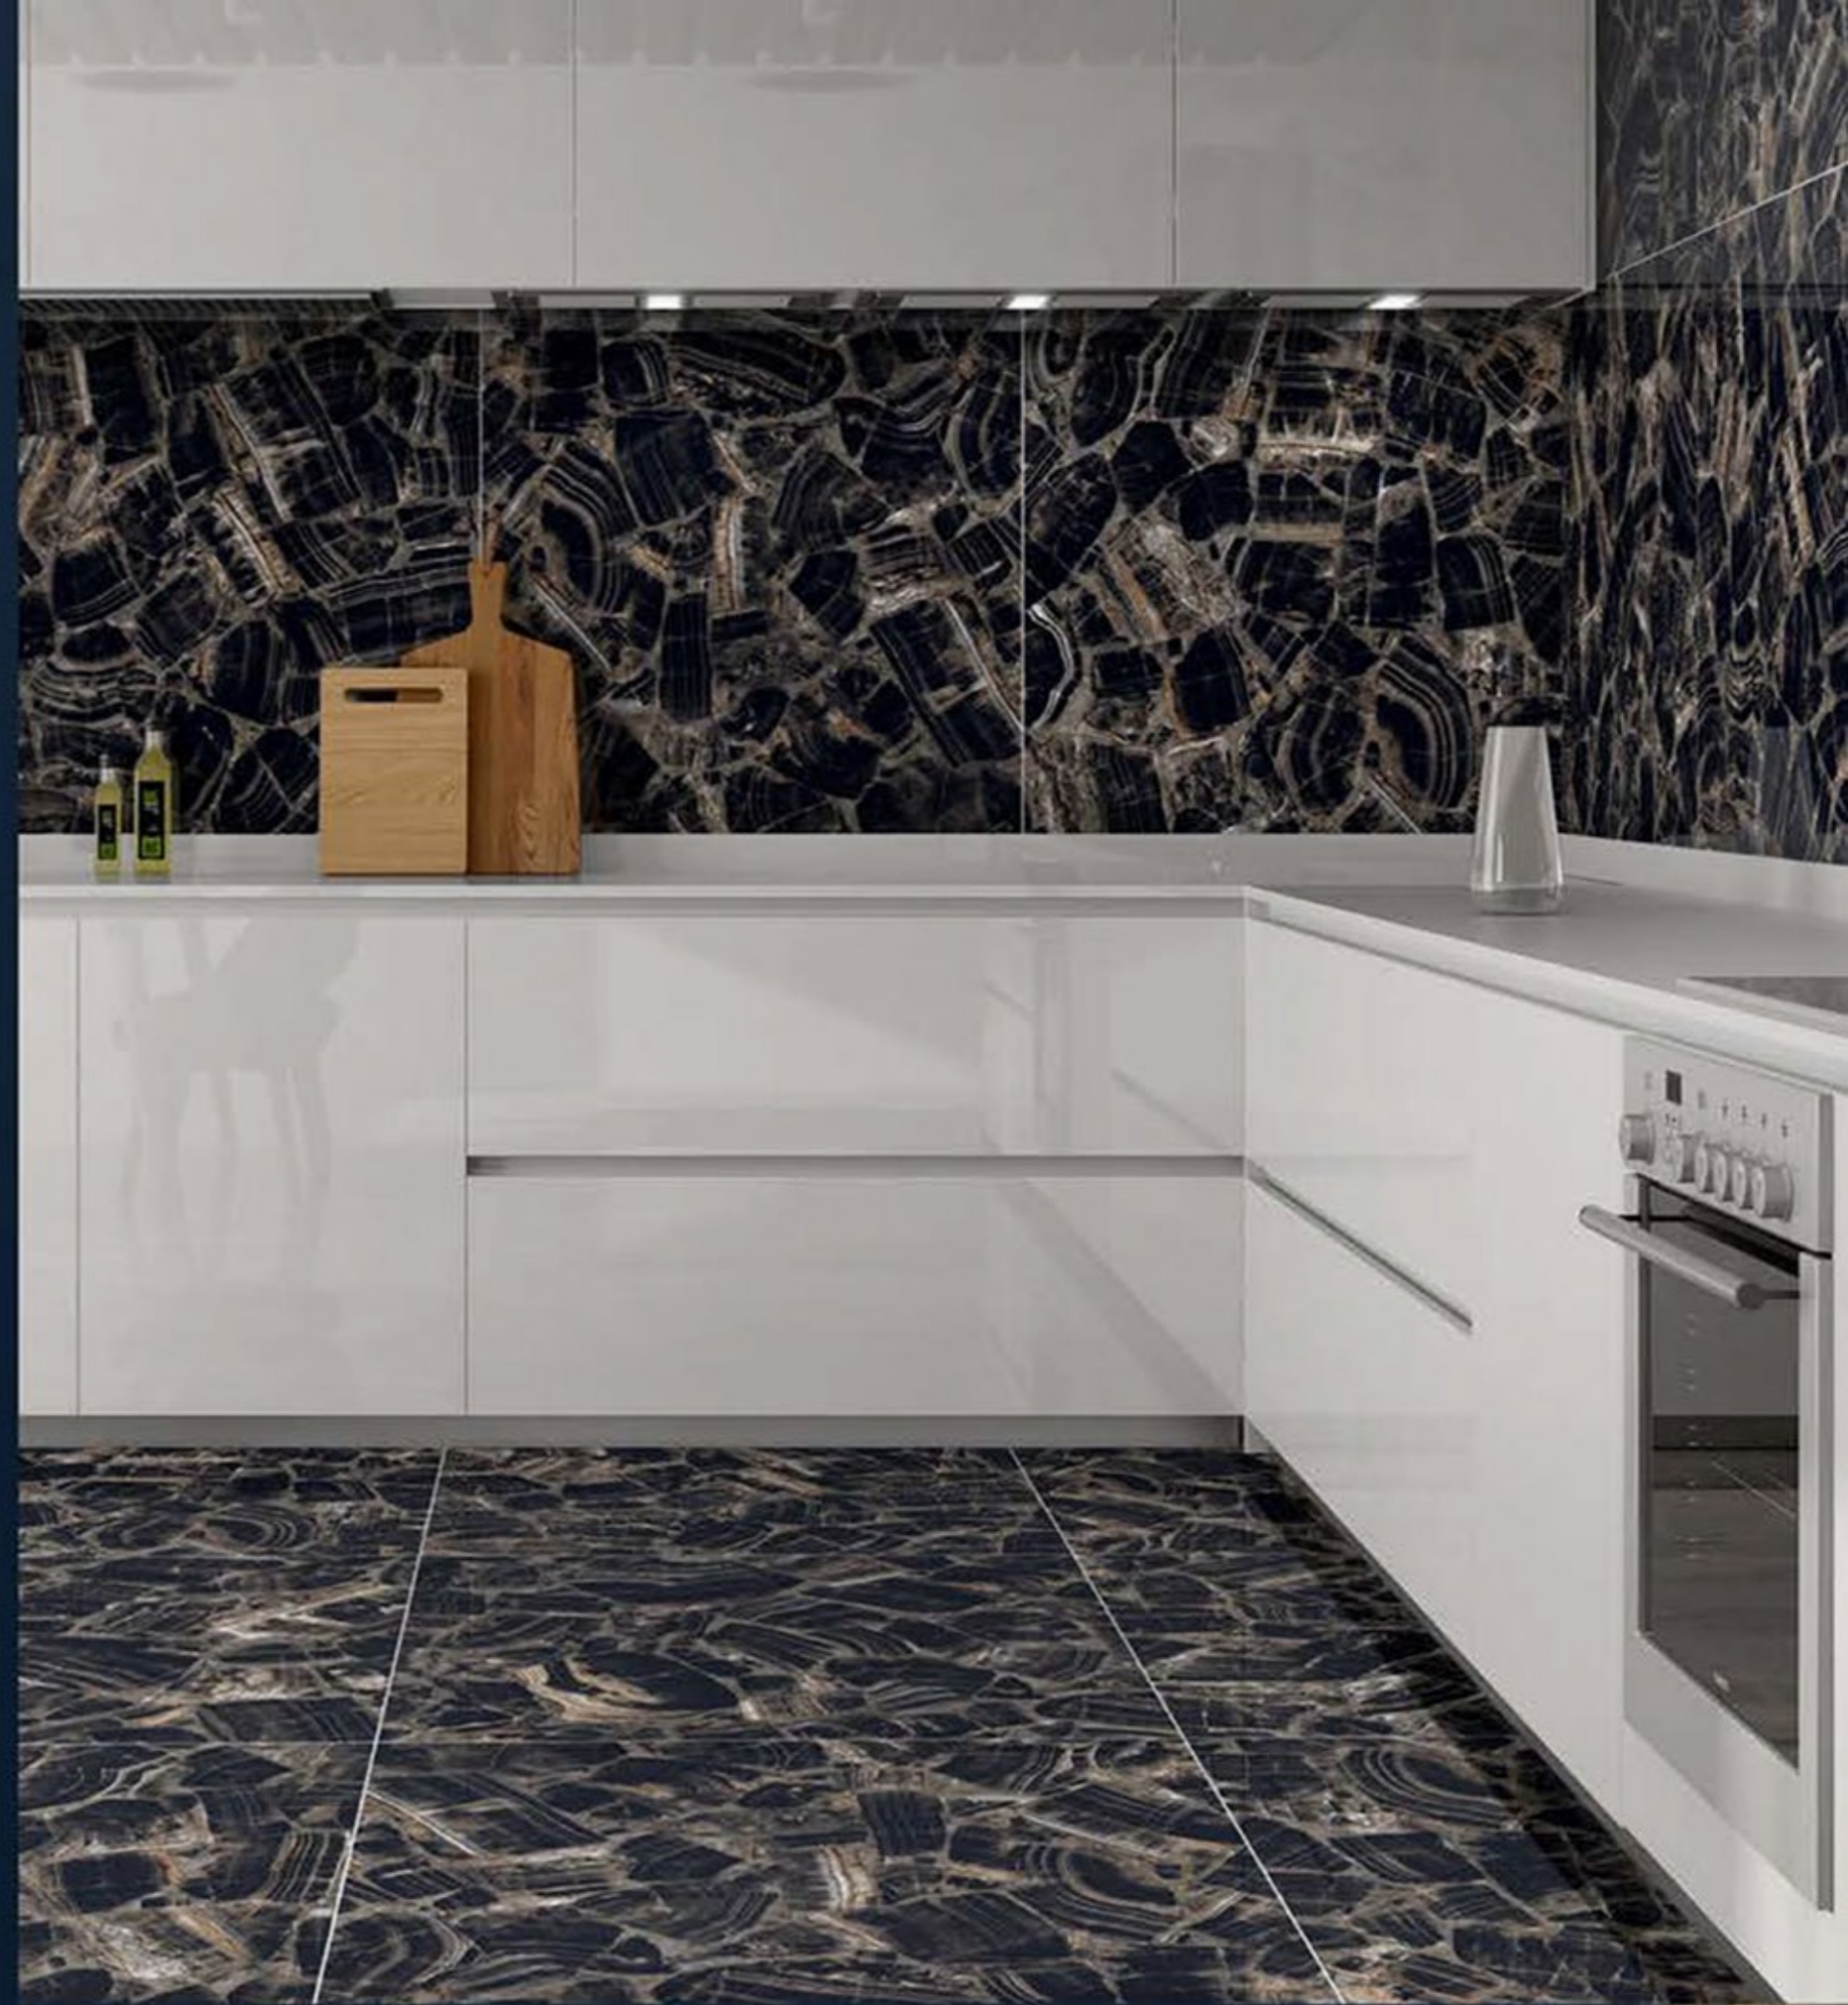

MAGMA BLACK

RENDOM - (8)

HIGH GLOSS SERIES

MAGMA BLACK

600x600MM

ECO-FRIENDLY

ZERO MAINTENANCE

LOW WATER ABSORPTION

RANDOM DESIGNS