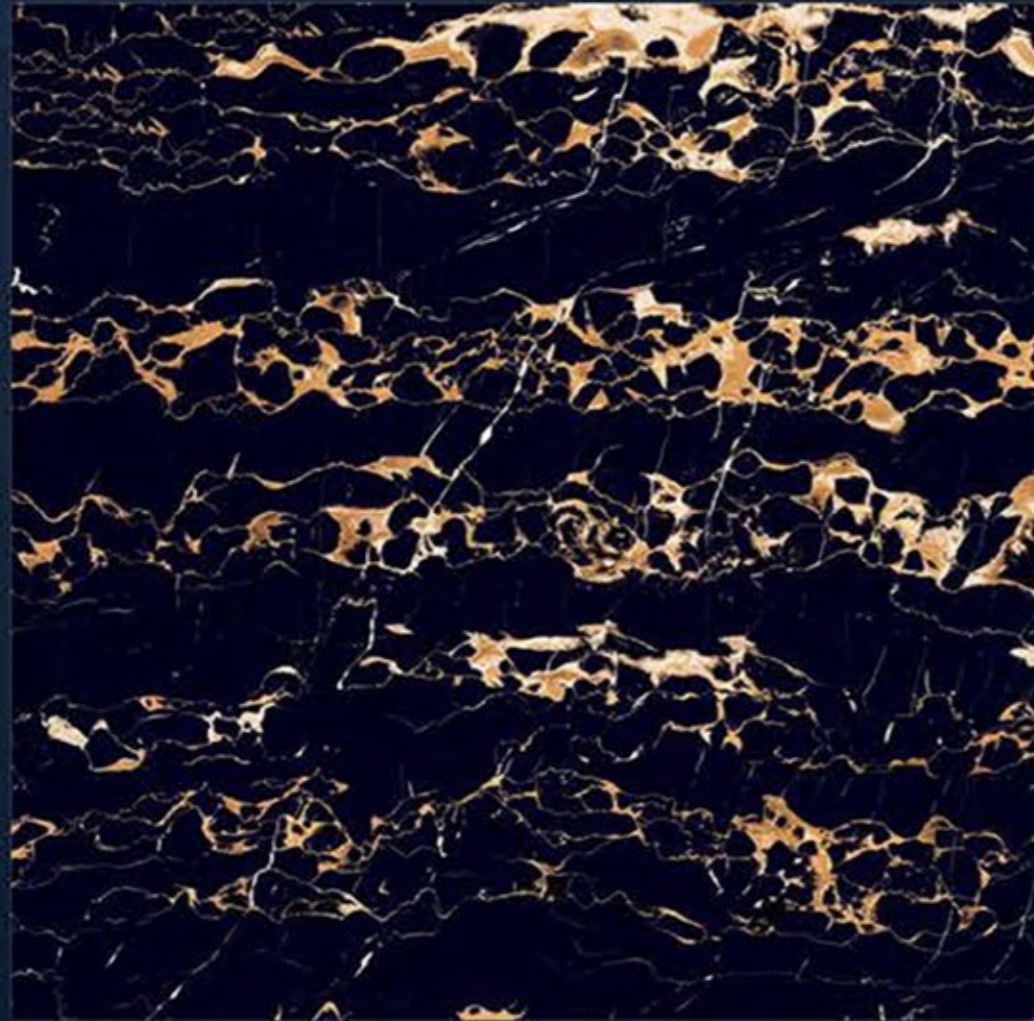

PORTRO BROWN

RANDOMS - (6)

HIGH GLOSS SERIES

PORTRO BROWN

600x600MM

ECO-FRIENDLY

ZERO MAINTENANCE

LOW WATER ABSORPTION

RANDOM DESIGNS