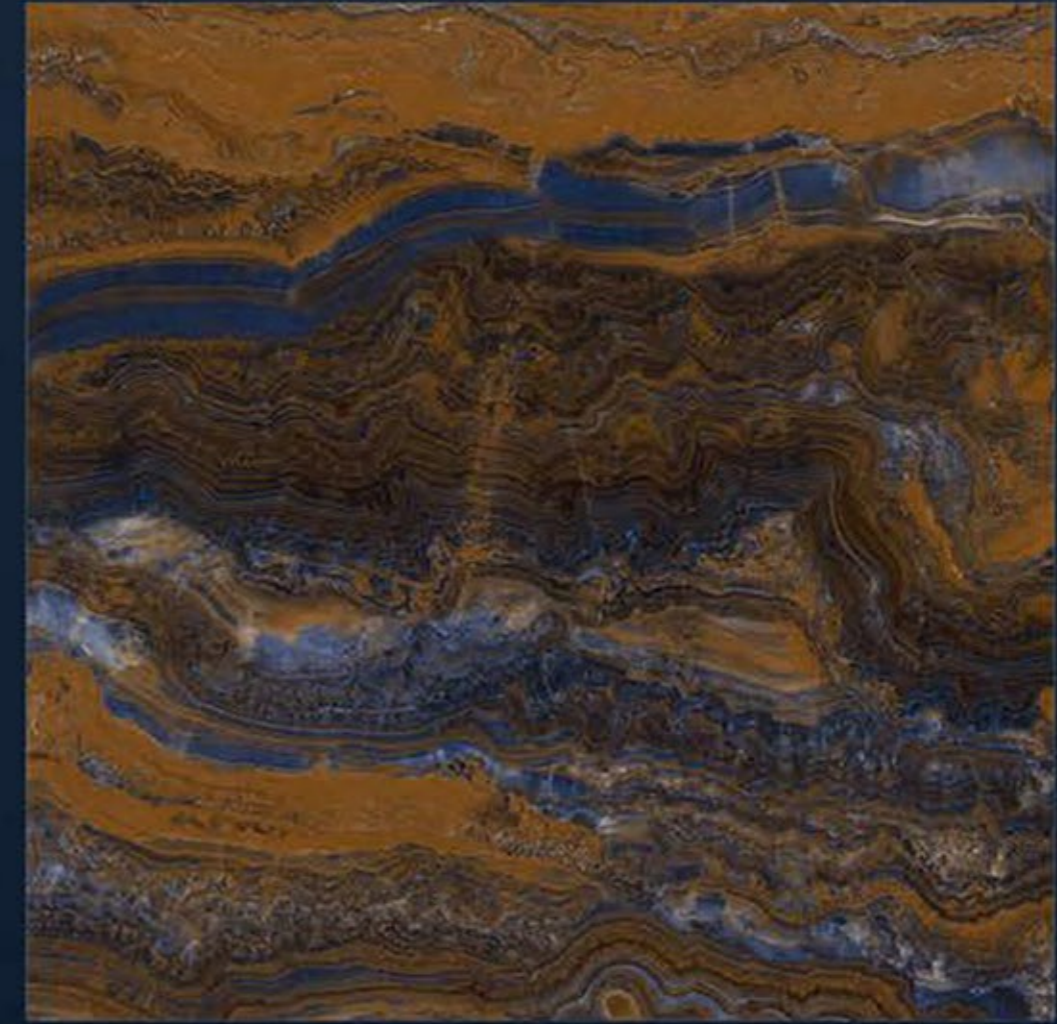

KHARTOUM BLUE

RENDOM - (8)