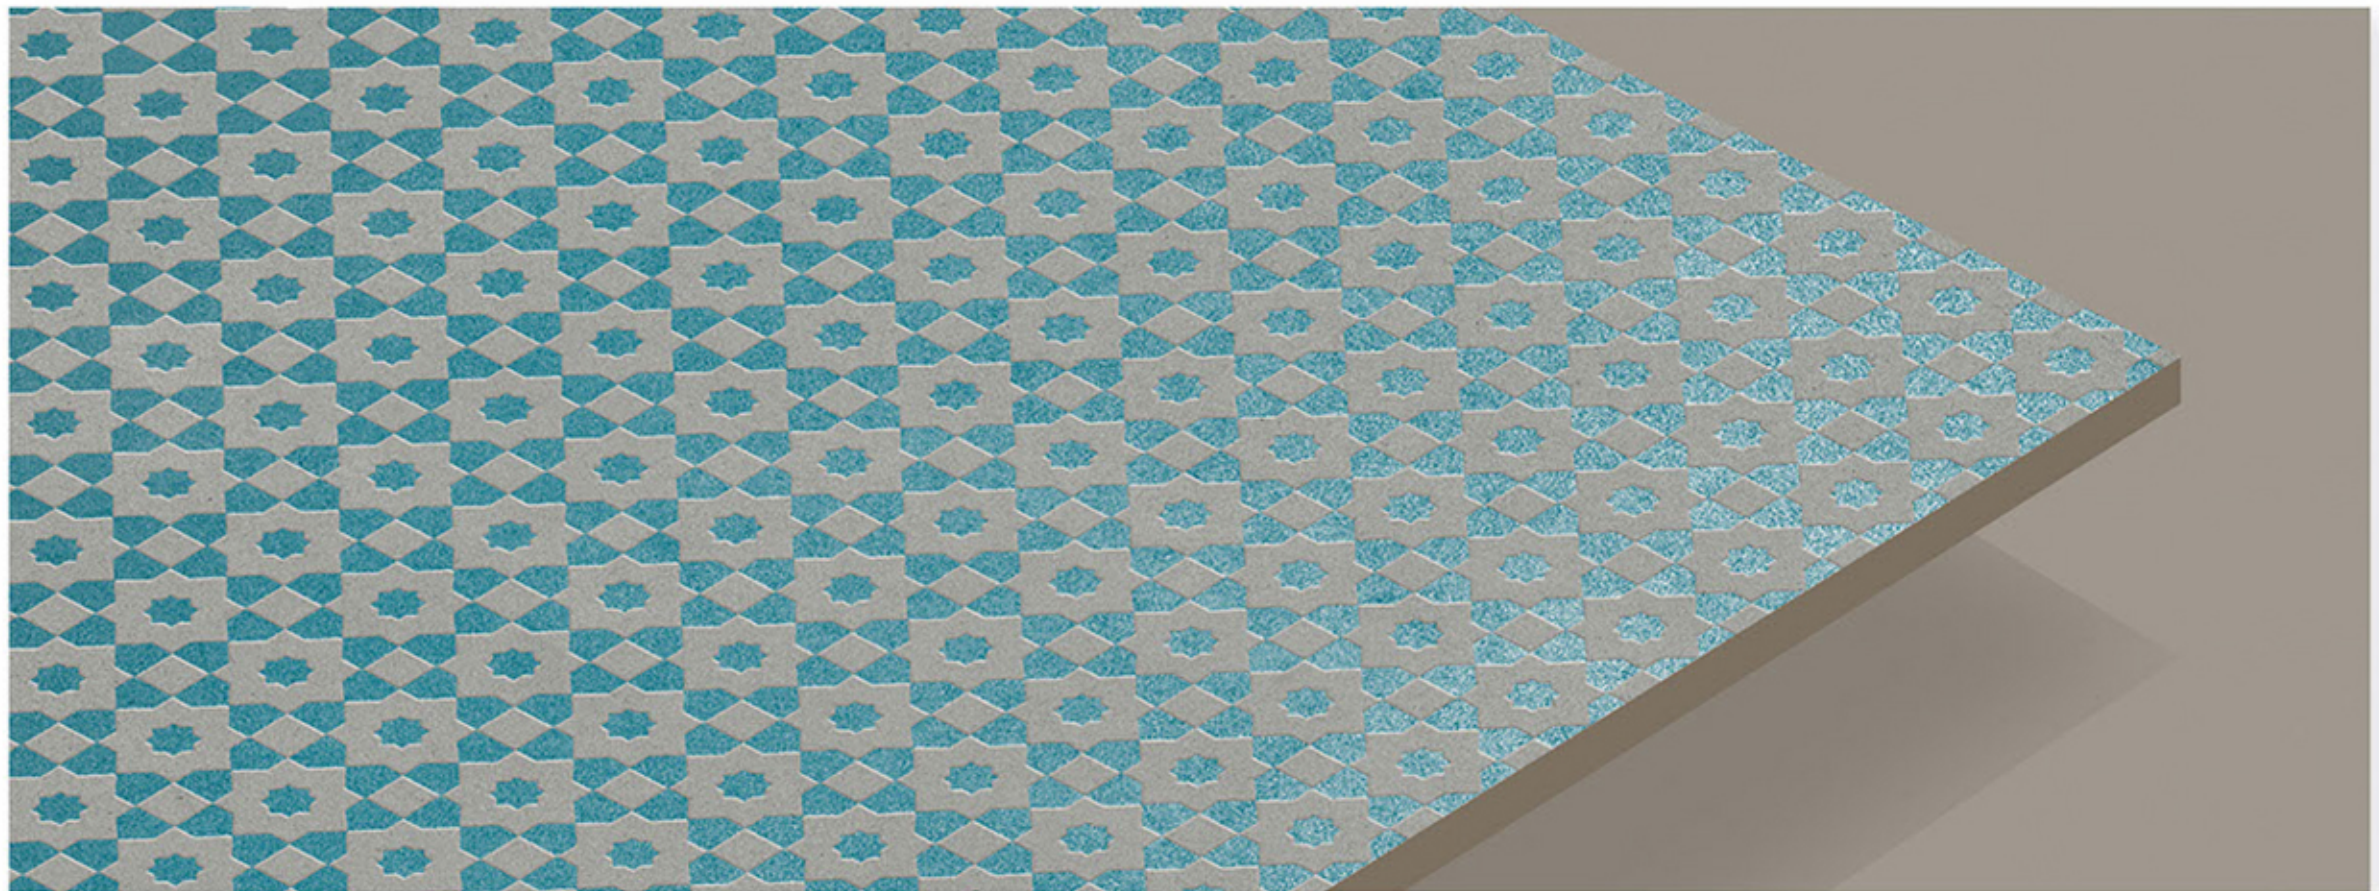

SIZE

600 x 600MM

FINISH

- MATT CARVING

4 - R