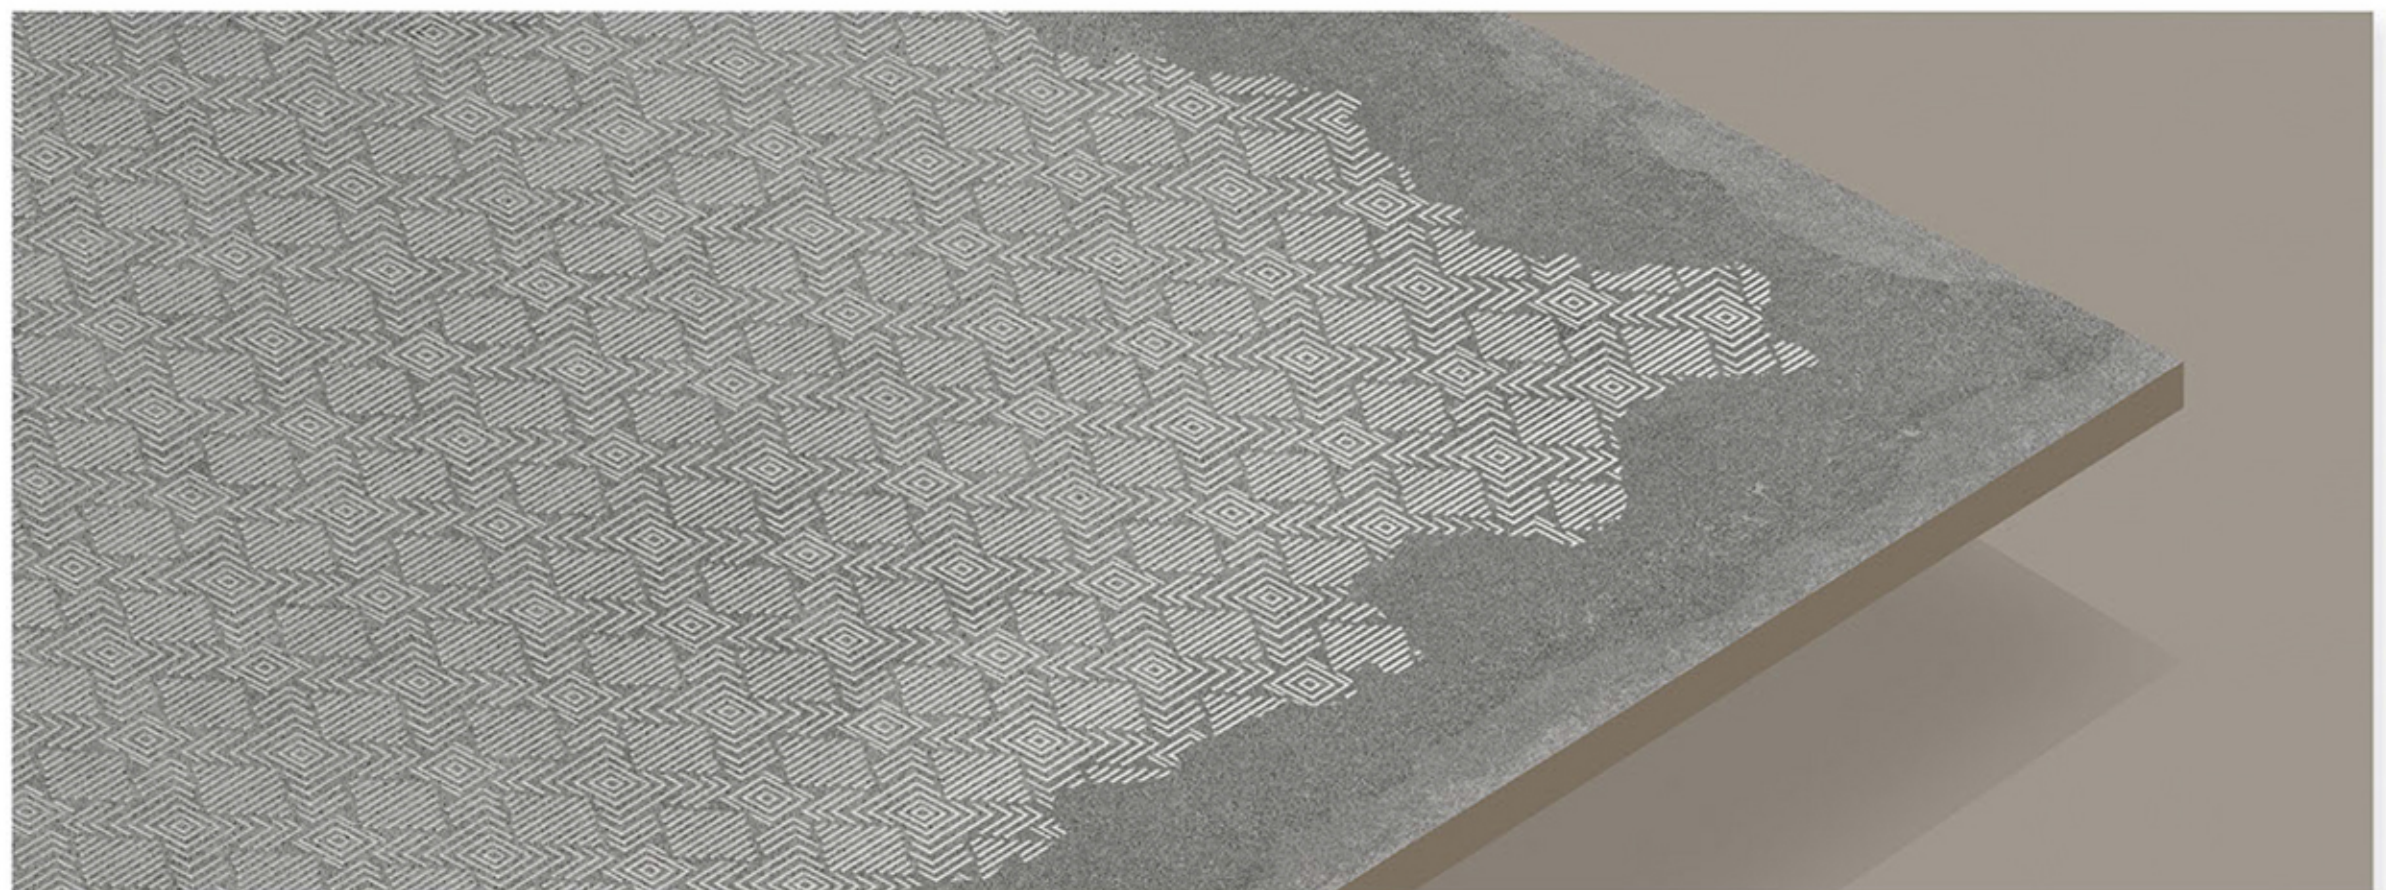

SIZE

600 x 600MM

FINISH

- MATT CARVING

8 - R

8 - R