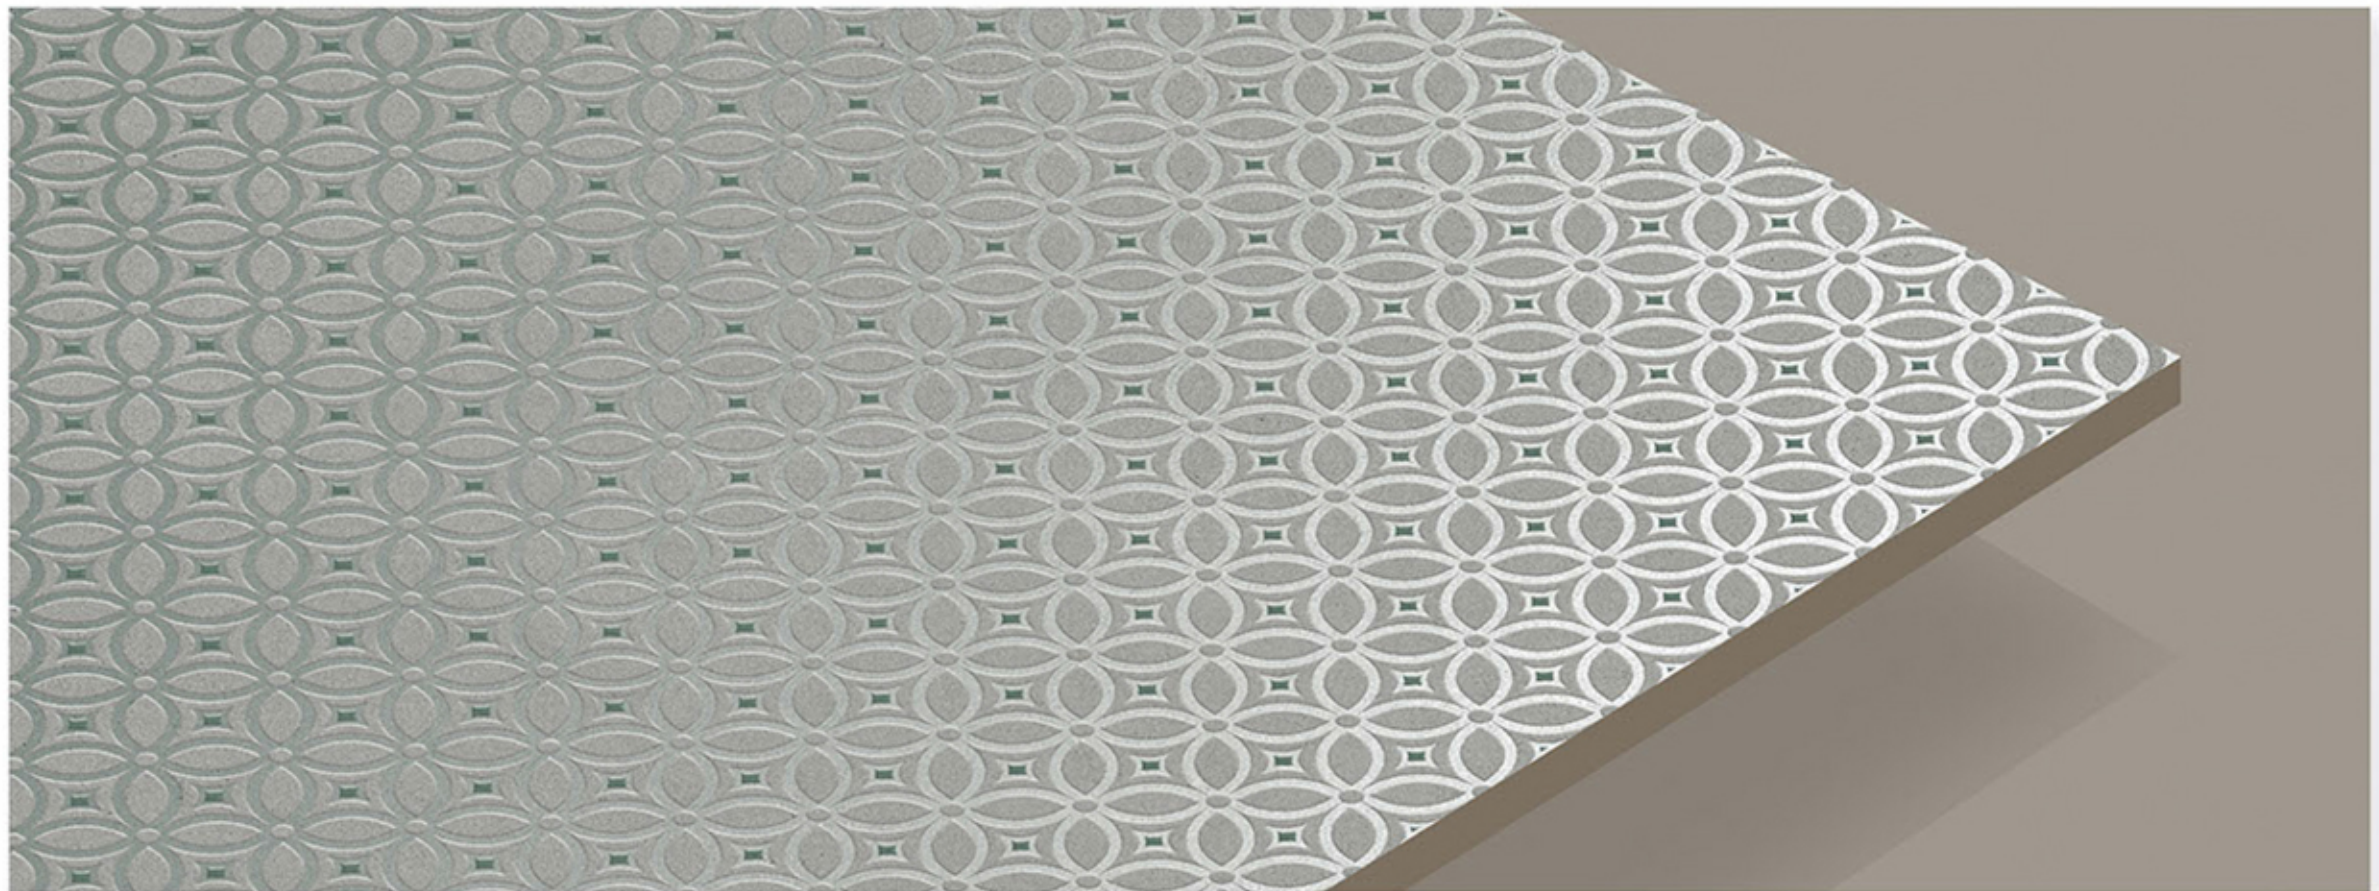

SIZE

600 x 600MM

FINISH

- MATT CARVING

4 - R