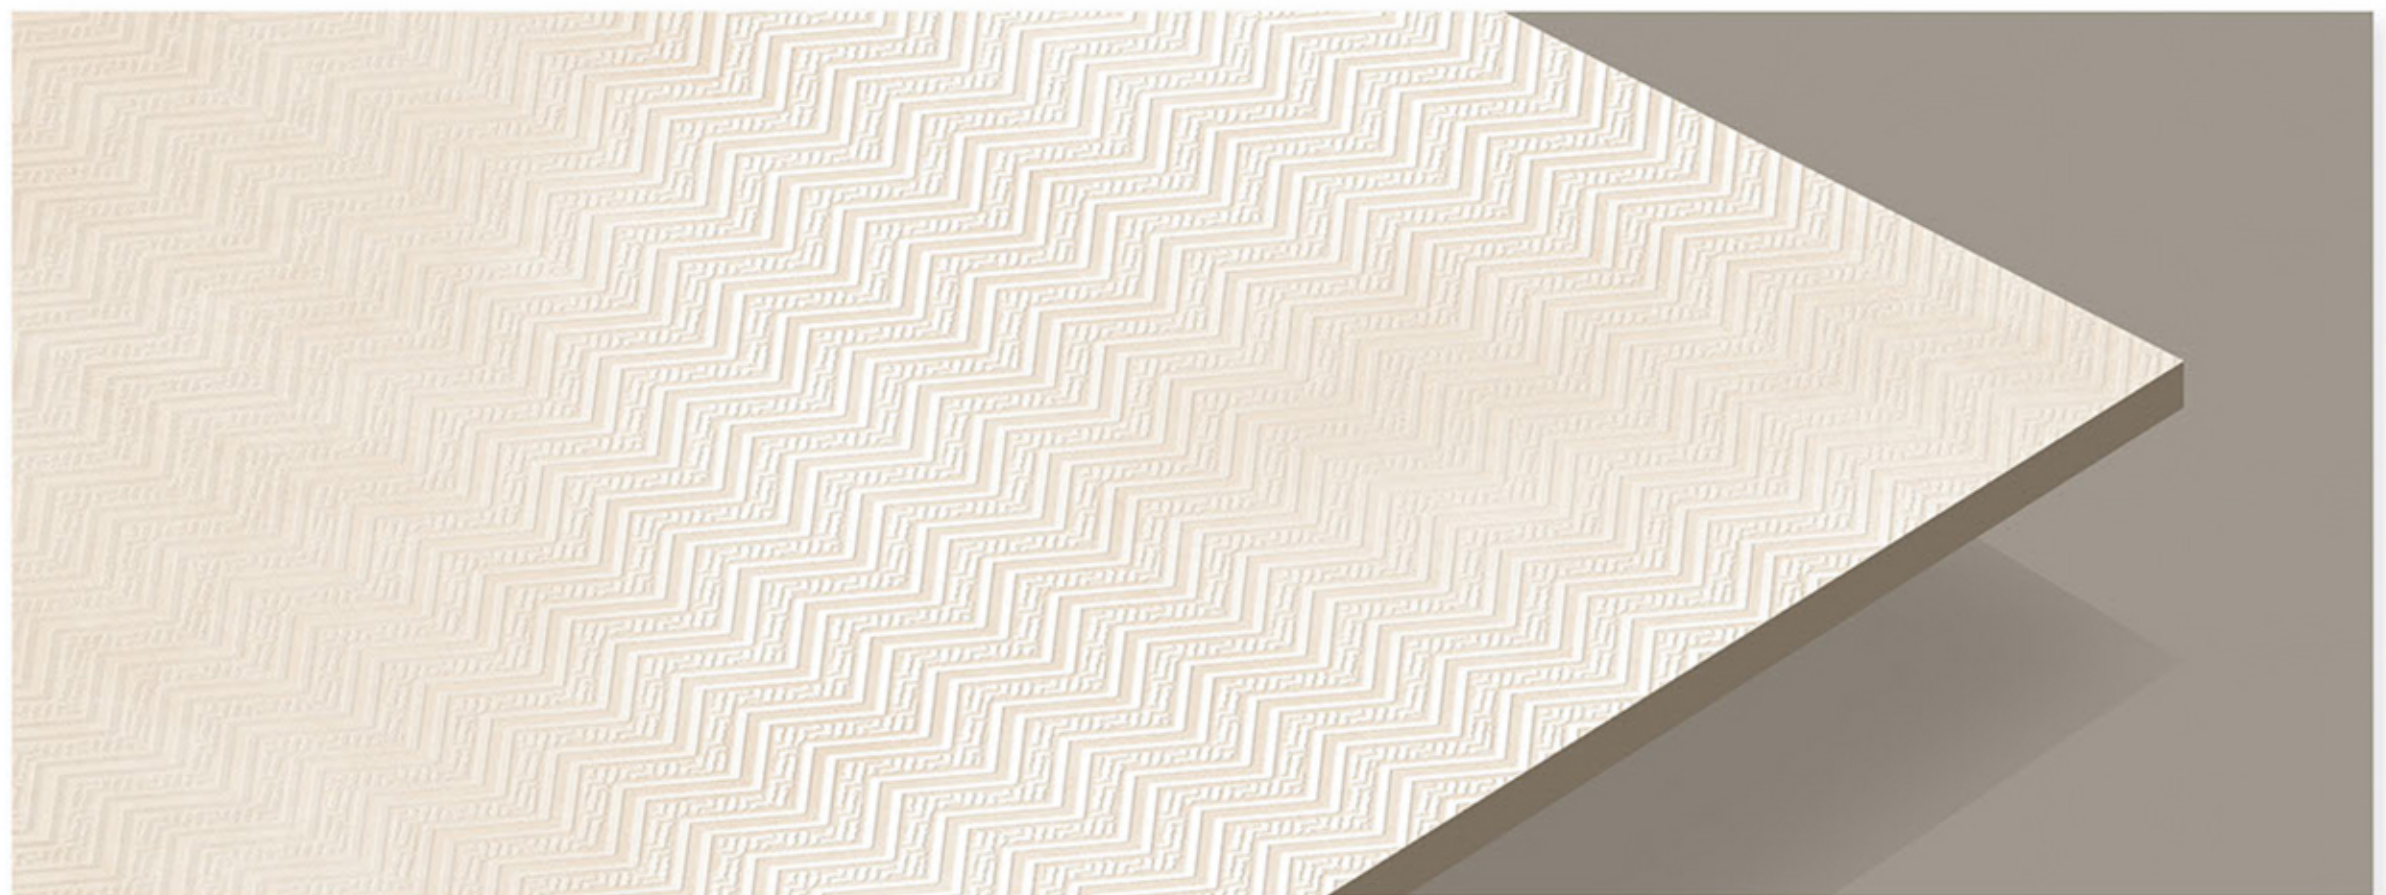

SIZE

600 x 600MM

FINISH

- MATT CARVING

8 - R