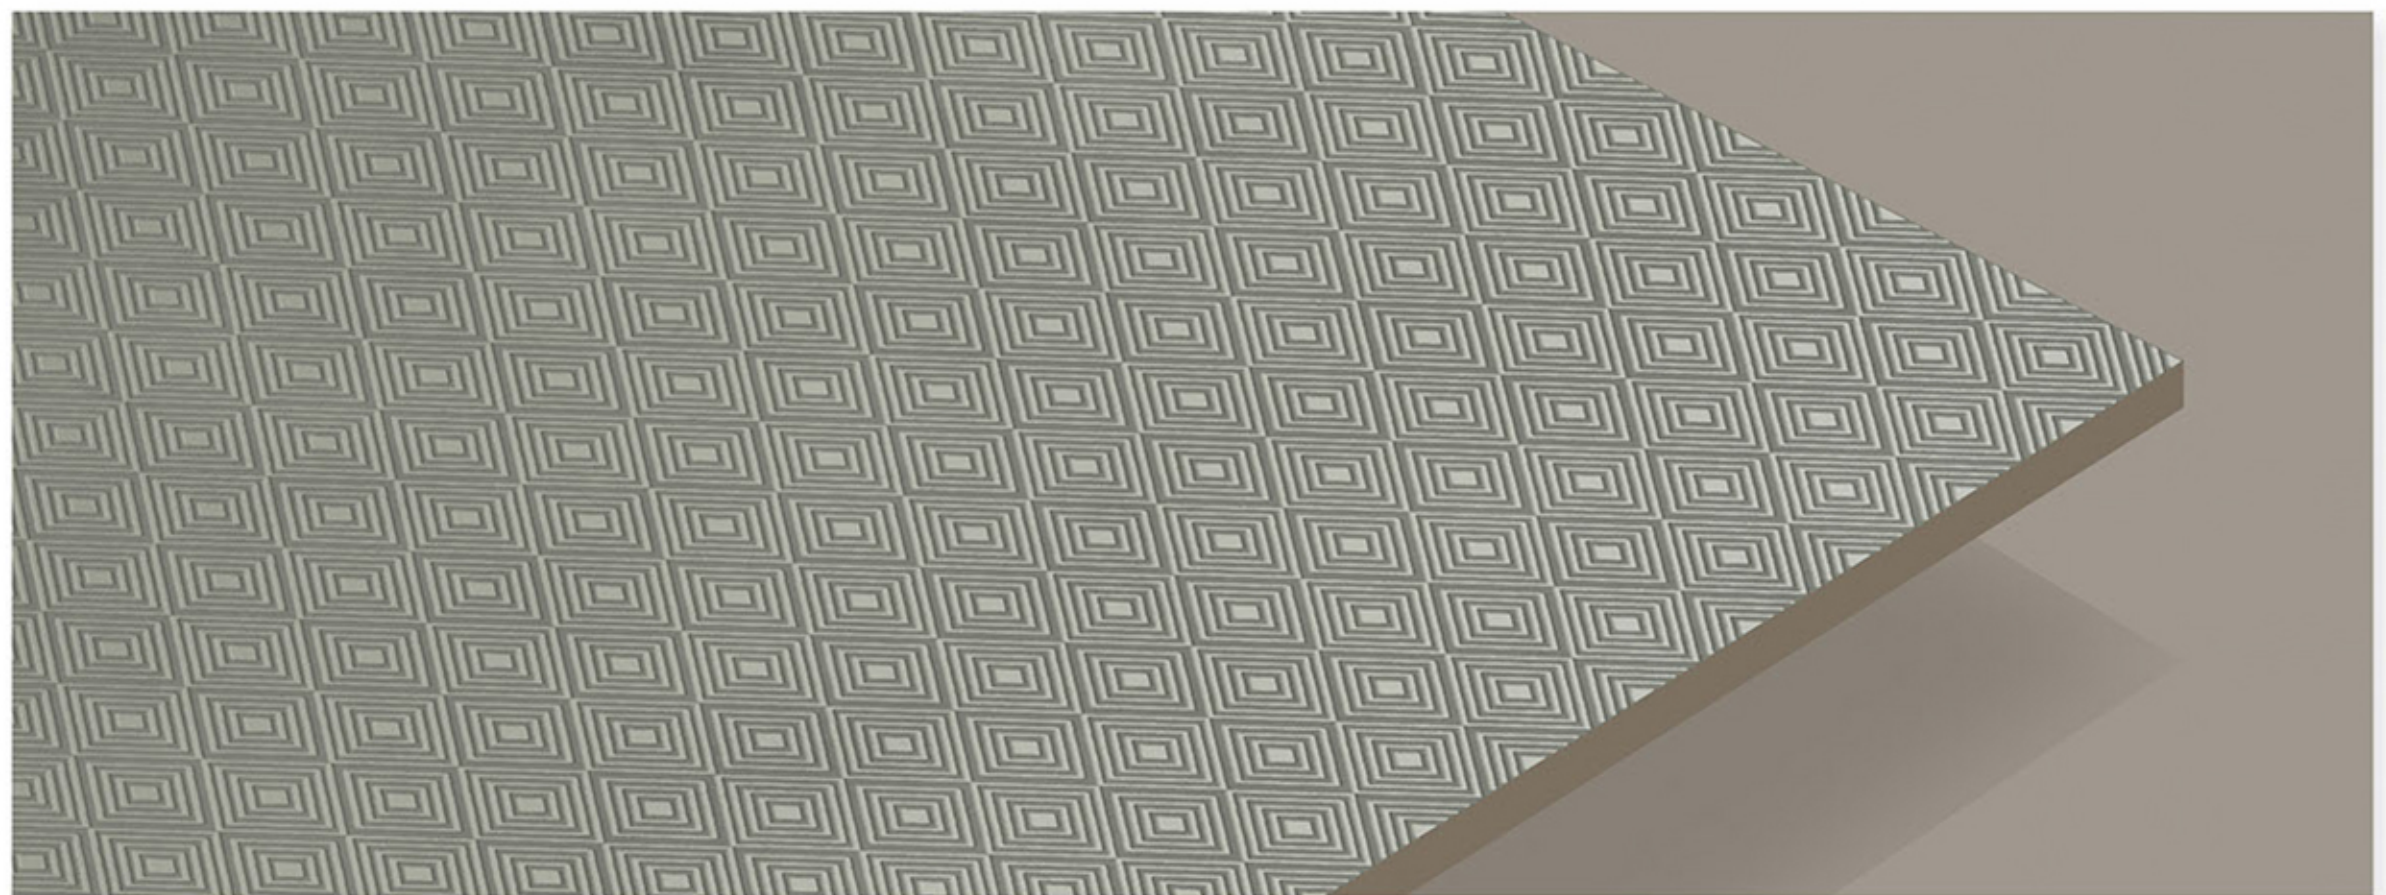

SIZE

600 x 600MM

FINISH

- MATT CARVING

8 - R