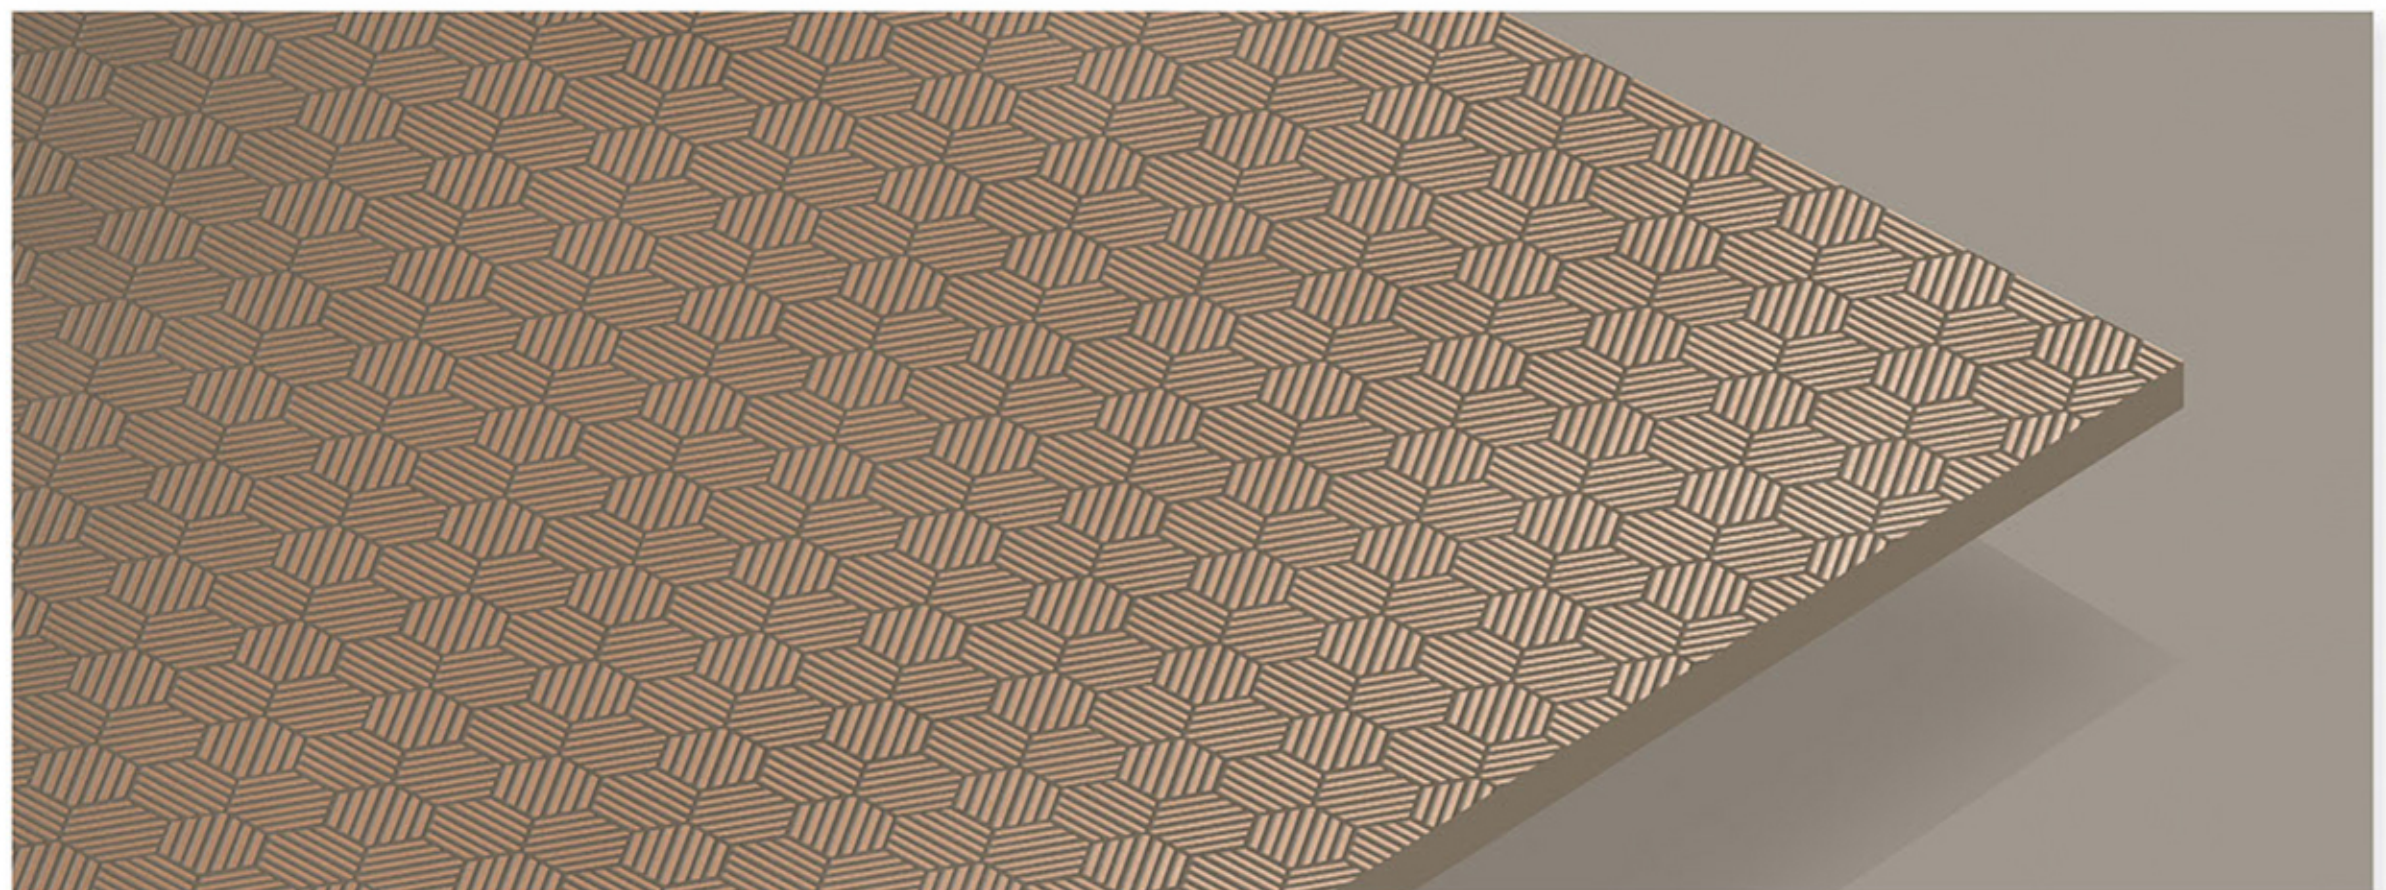

600 x 600MM

FINISH

- MATT CARVING

COBWEB CHOCO DECOR

8 - R

COBWEB CHOCO BASE

SIZE

600 x 600MM