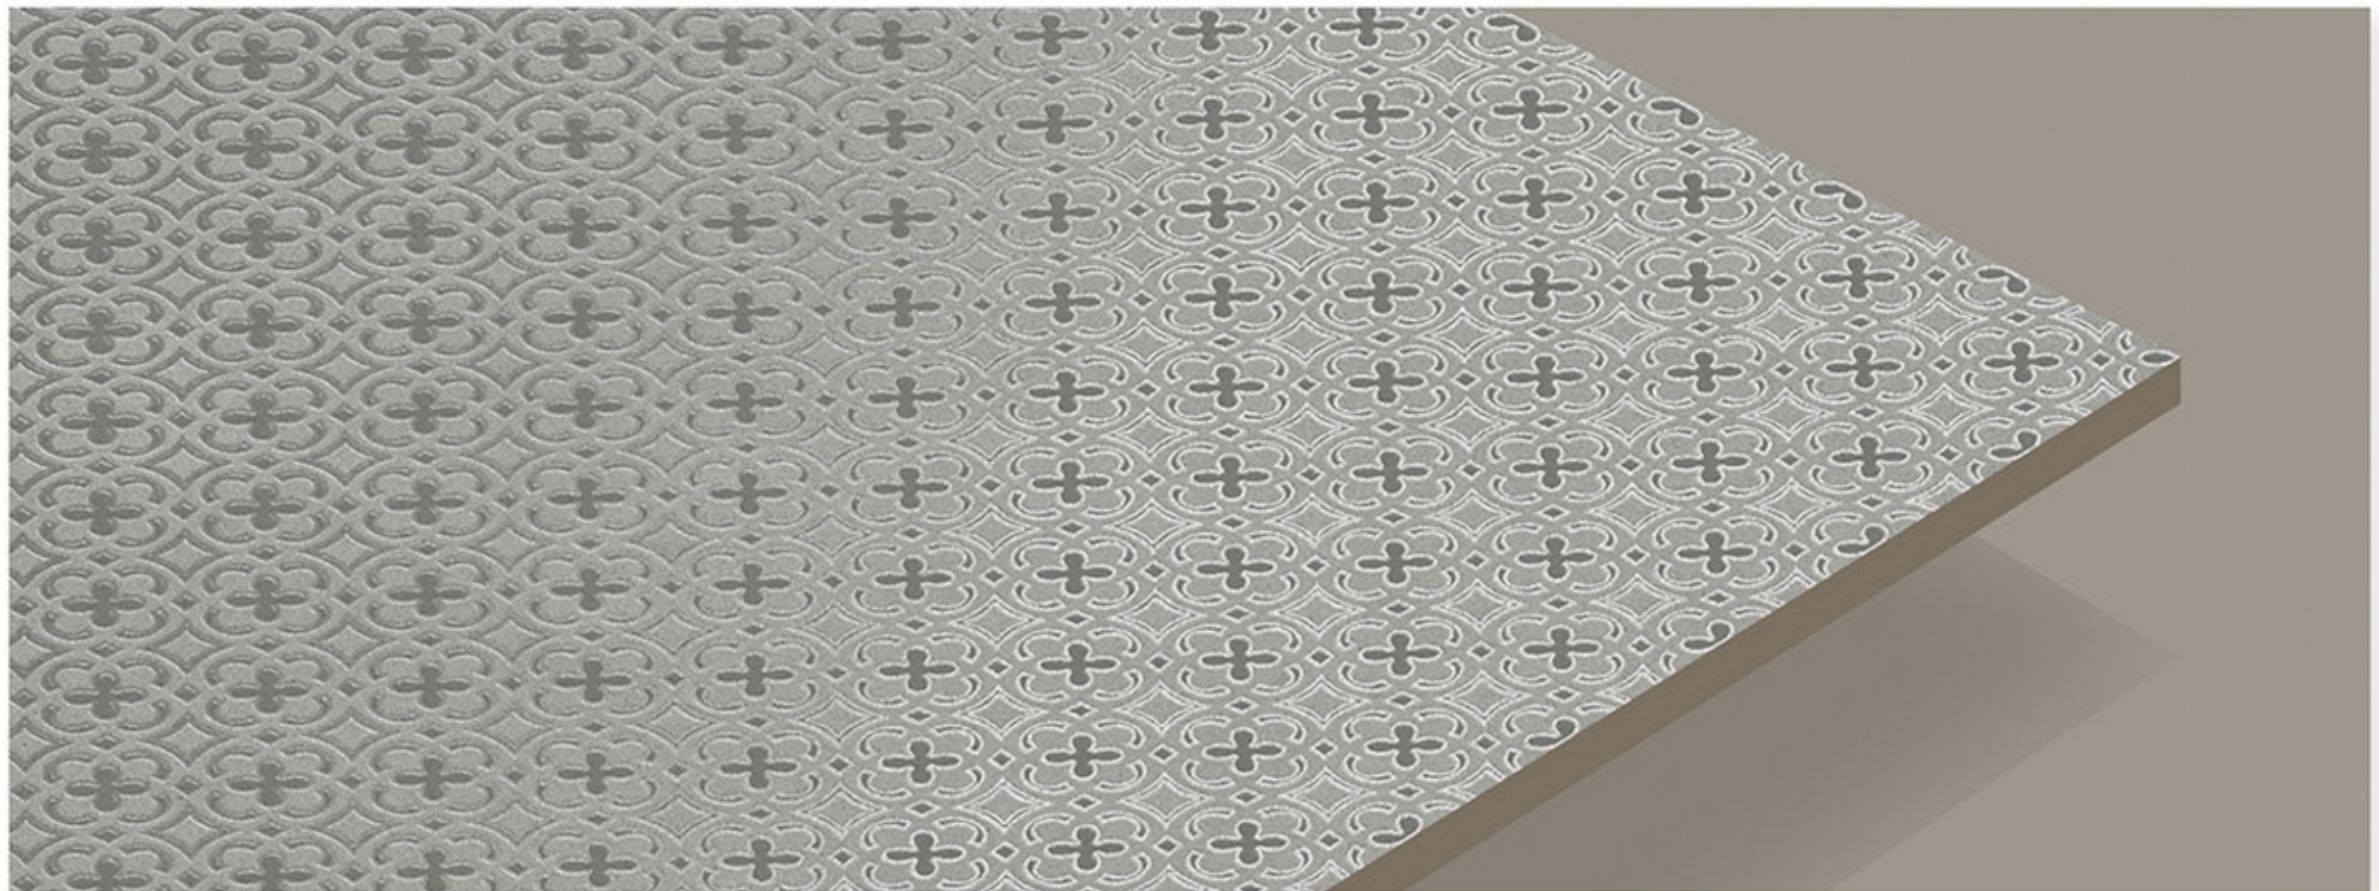

SIZE

600 x 600MM

FINISH

- MATT CARVING

4 - R