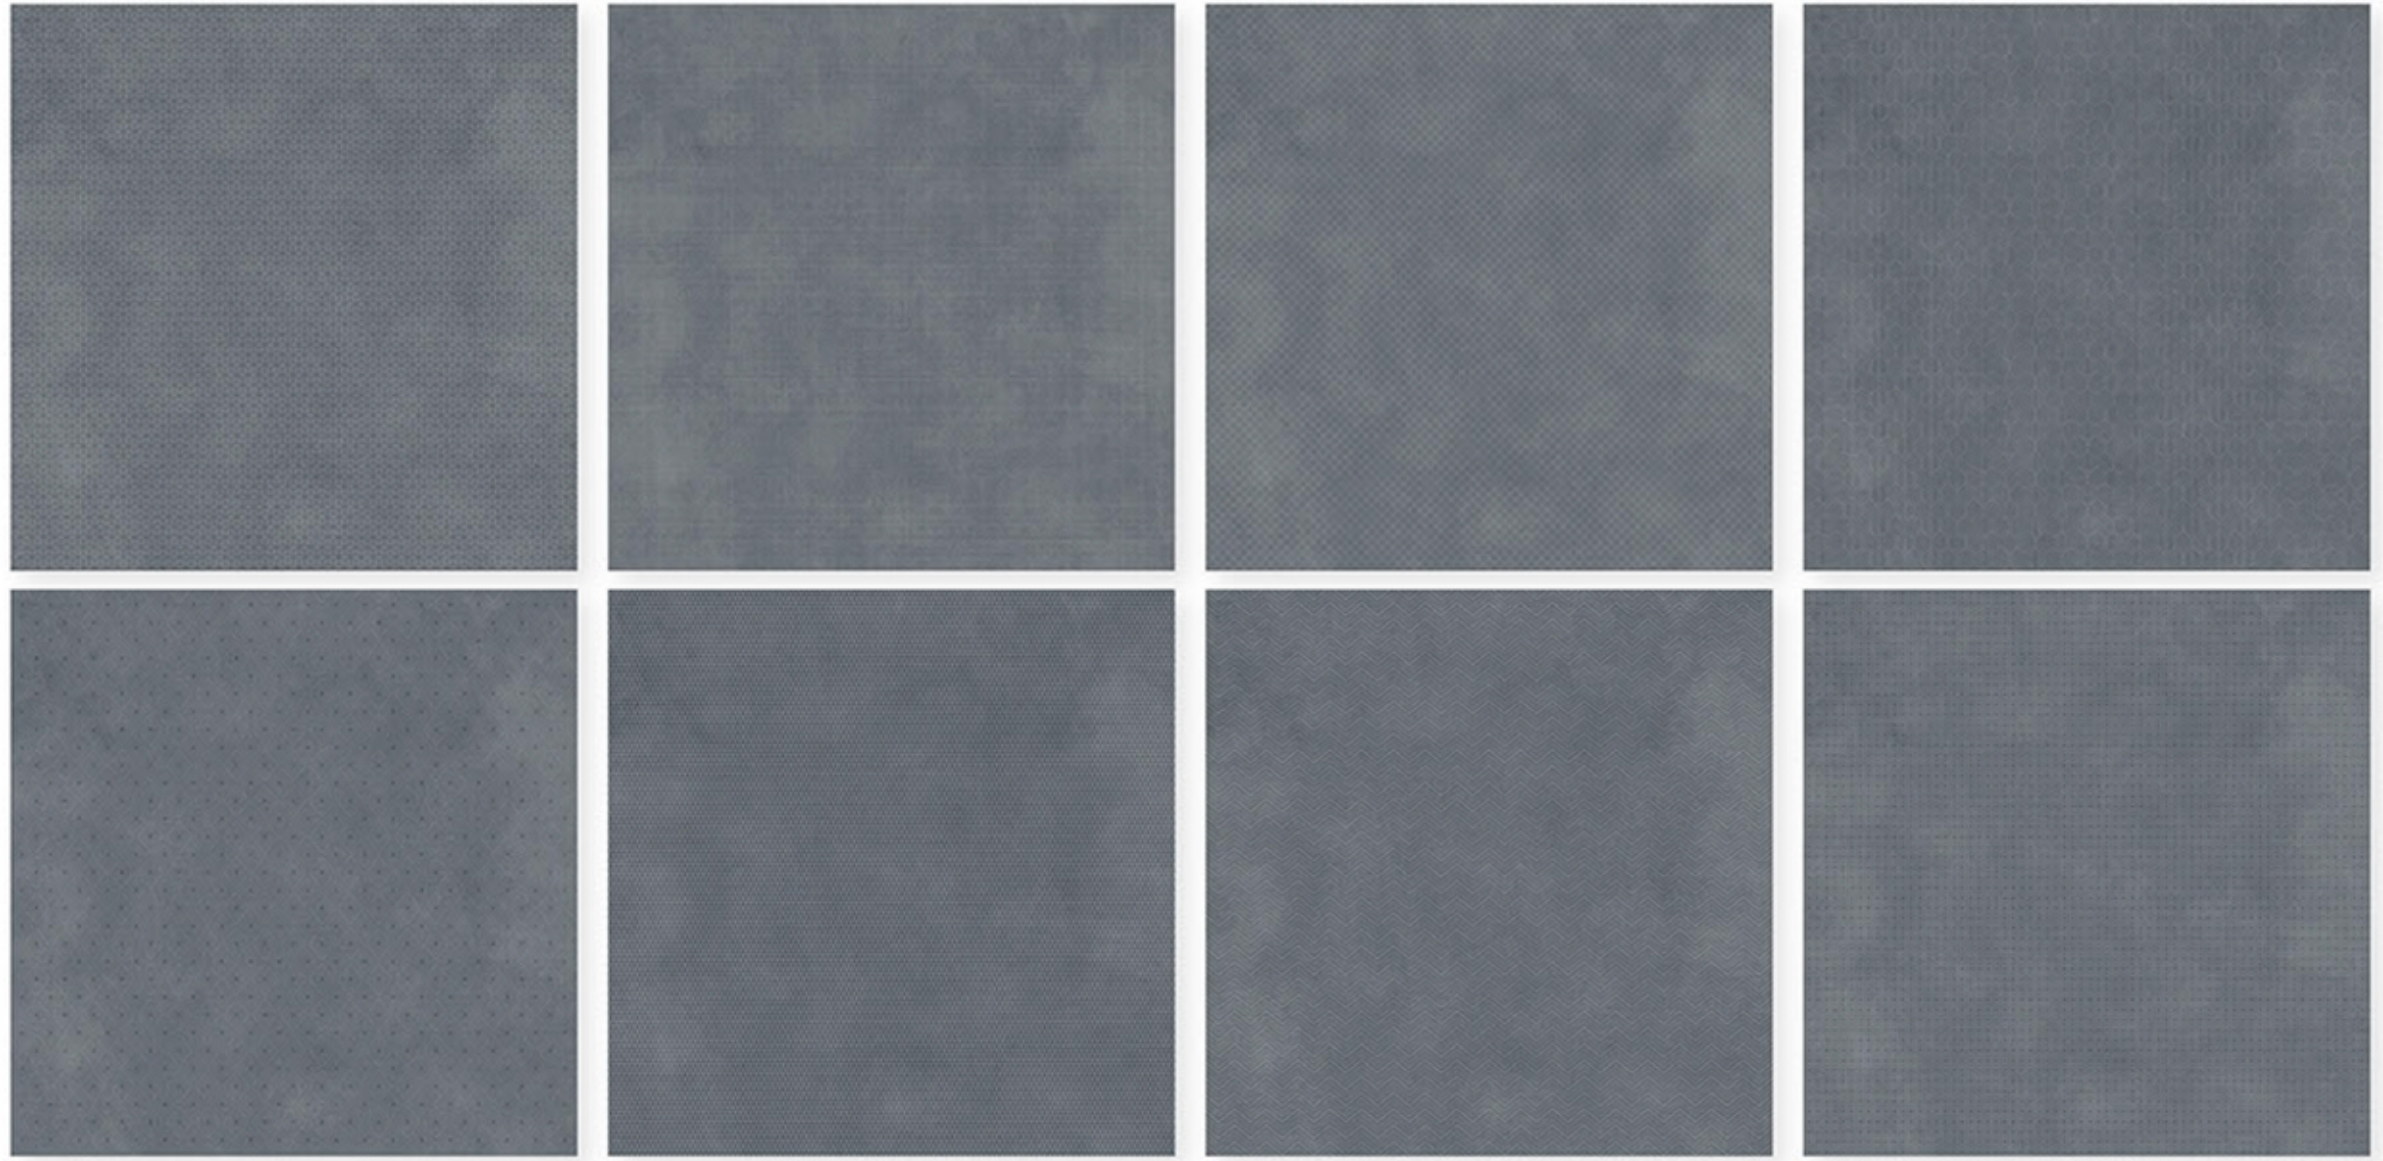

COBWEB BLUE DECOR

8 - R

COBWEB BLUE BASE

SIZE

600 x 600MM

FINISH

- MATT CARVING

COBWEB ROSATA DECOR