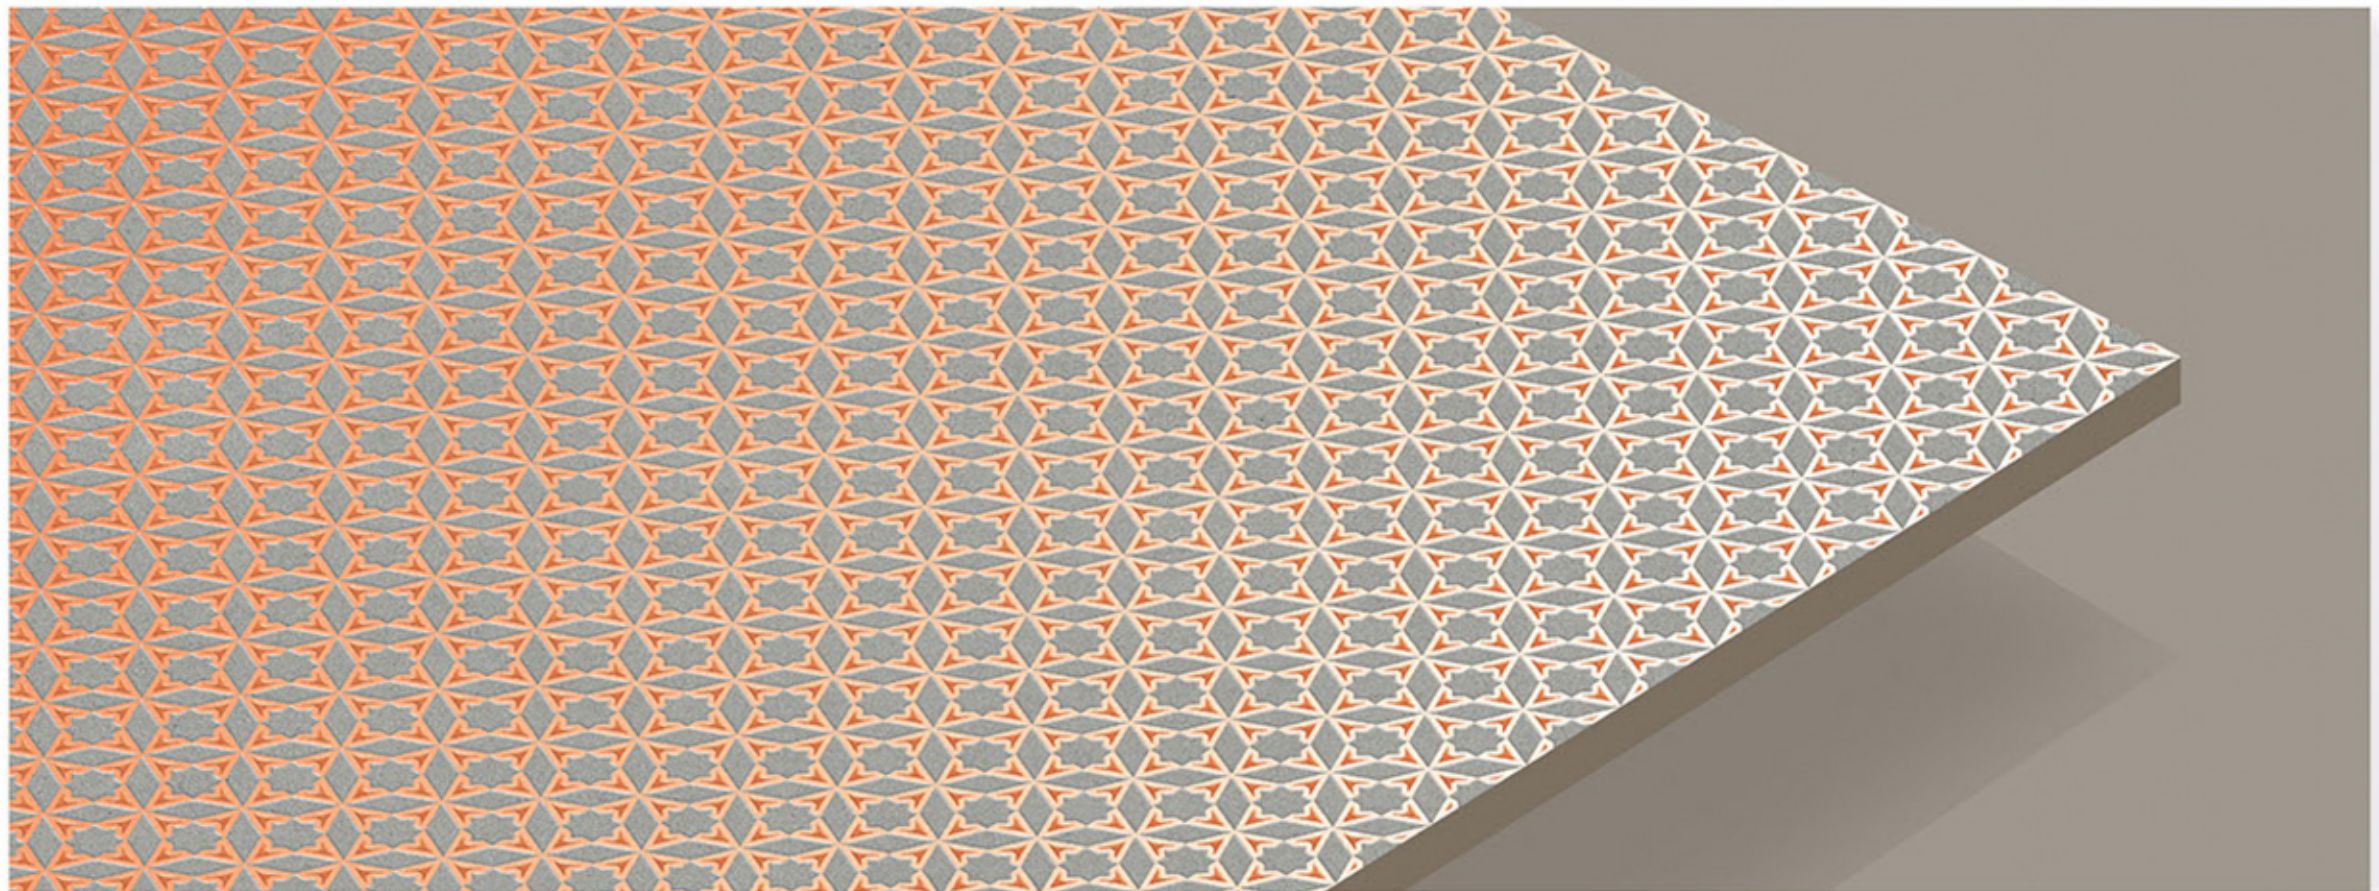

SIZE

600 x 600MM

FINISH

- MATT CARVING

4 - R