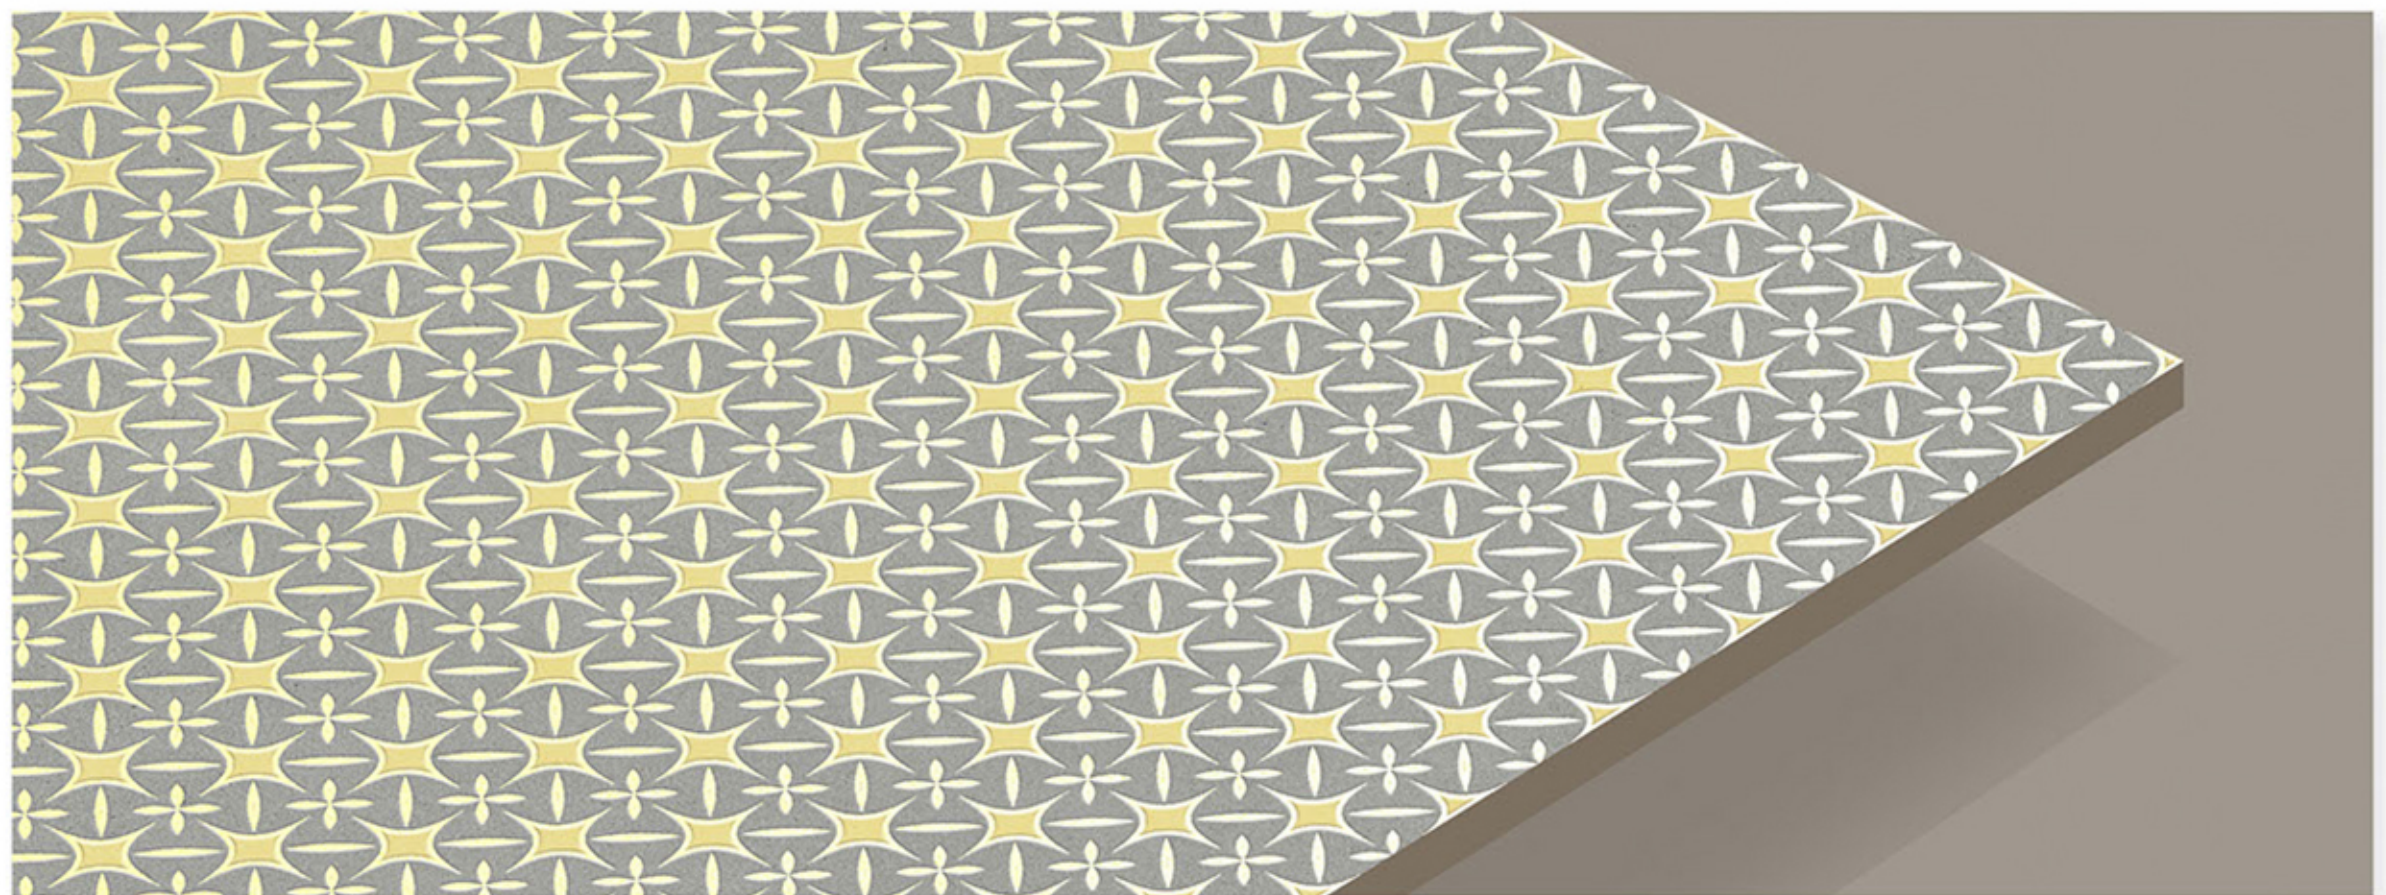

**ENAMEL GREY BASE**

**SIZE**

600 x 600MM

**FINISH**

- MATT CARVING

**ENAMEL YELLOW DECOR**

**4 - R**

**ENAMEL GREY BASE**