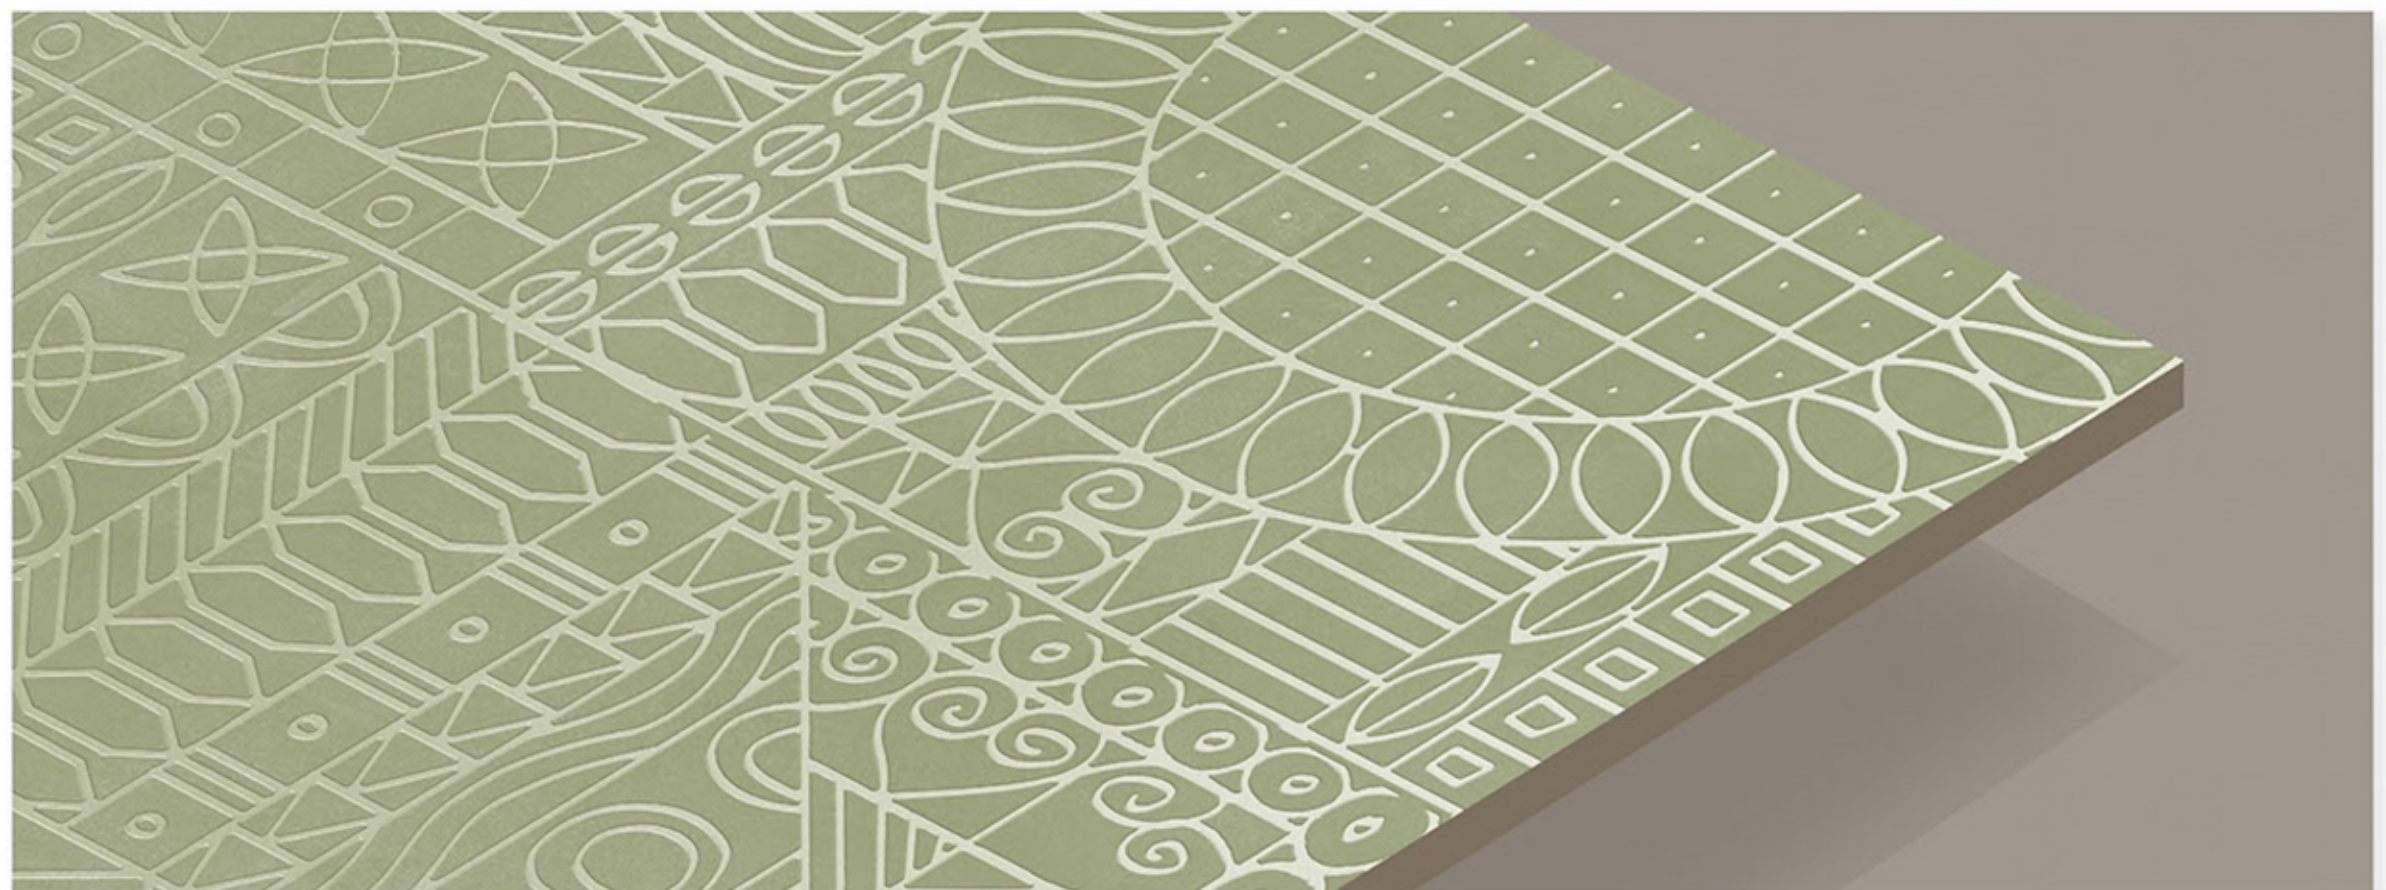

SIZE

600 x 600MM

FINISH

- MATT CARVING

2 - R

2 - R