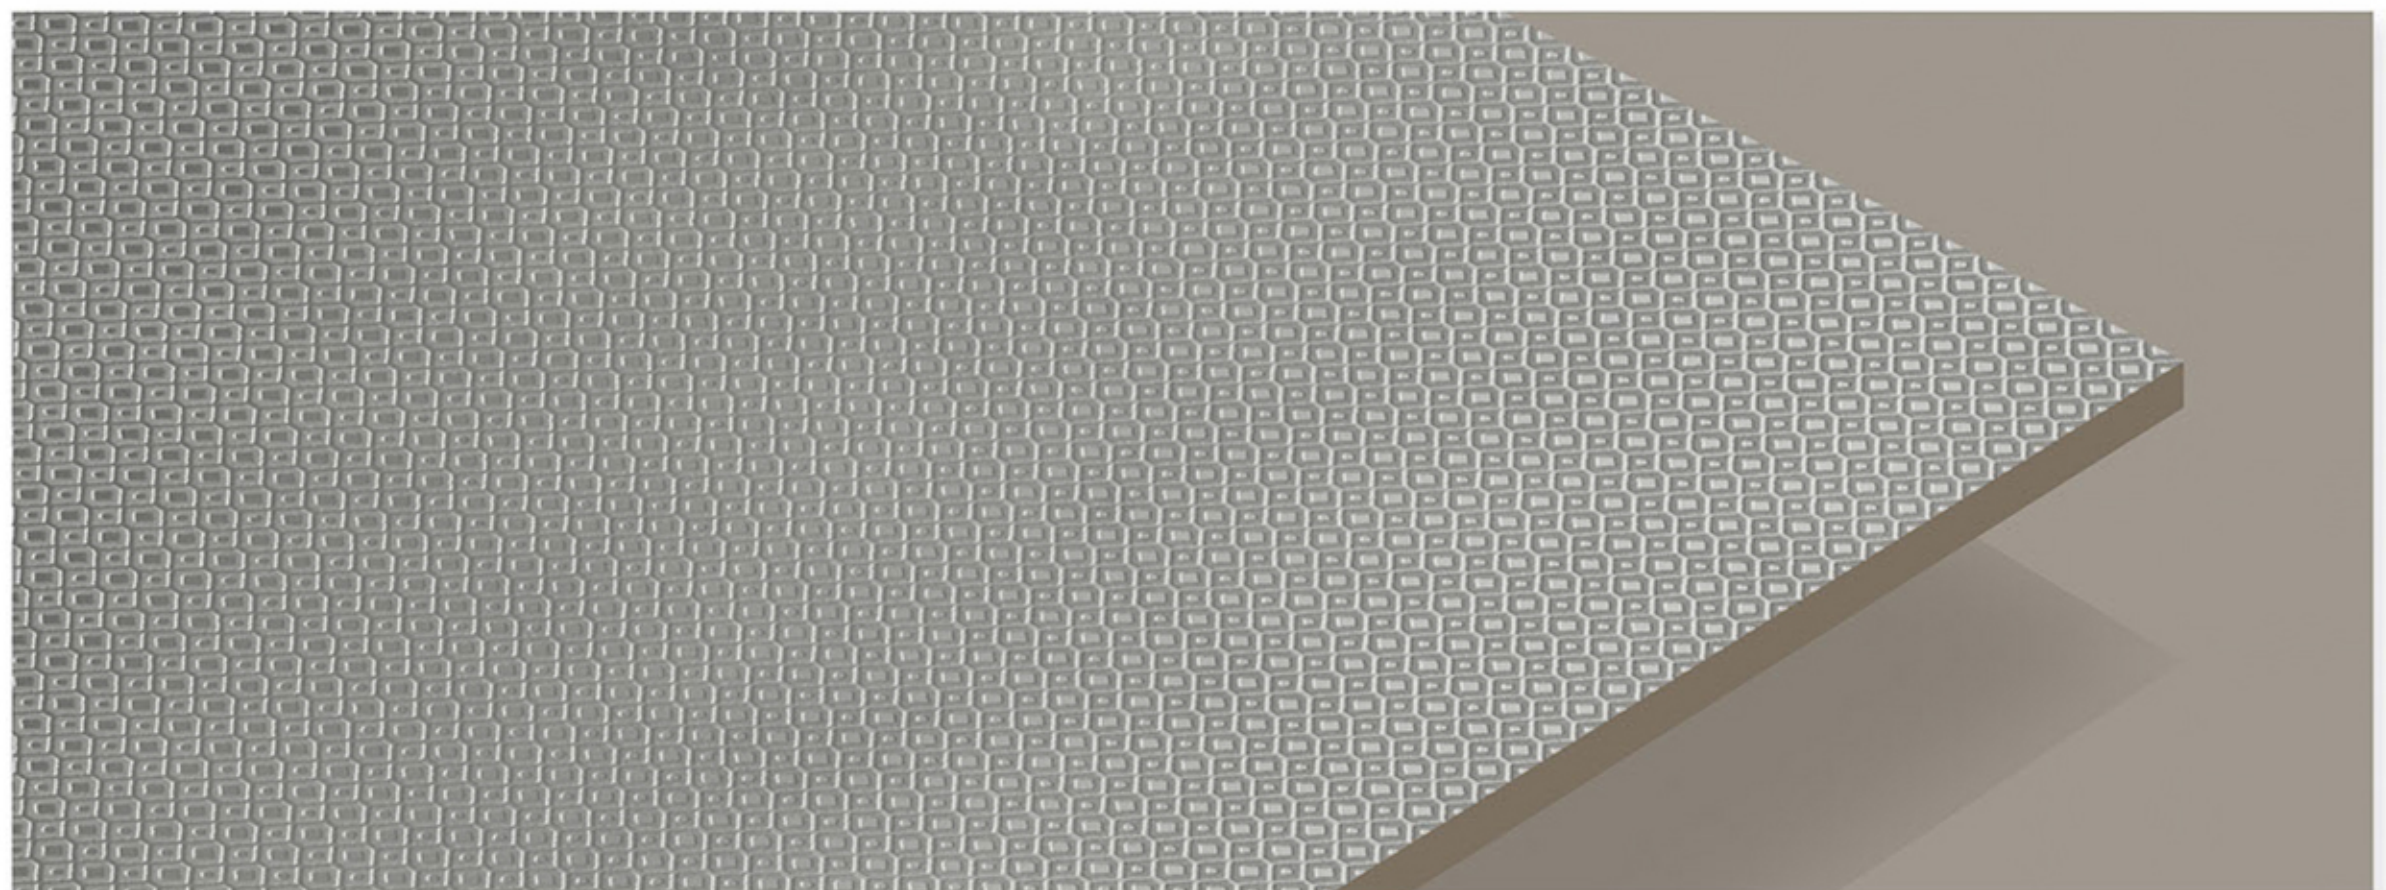

- MATT CARVING

**COBWEB GRIS DECOR**

**8 - R**

**COBWEB GRIS BASE**

**SIZE**

600 x 600MM

**FINISH**

- MATT CARVING

COBWEB BLUE DECOR

8 - R

COBWEB BLUE BASE

SIZE

600 x 600MM

FINISH

- MATT CARVING

COBWEB ROSATA DECOR