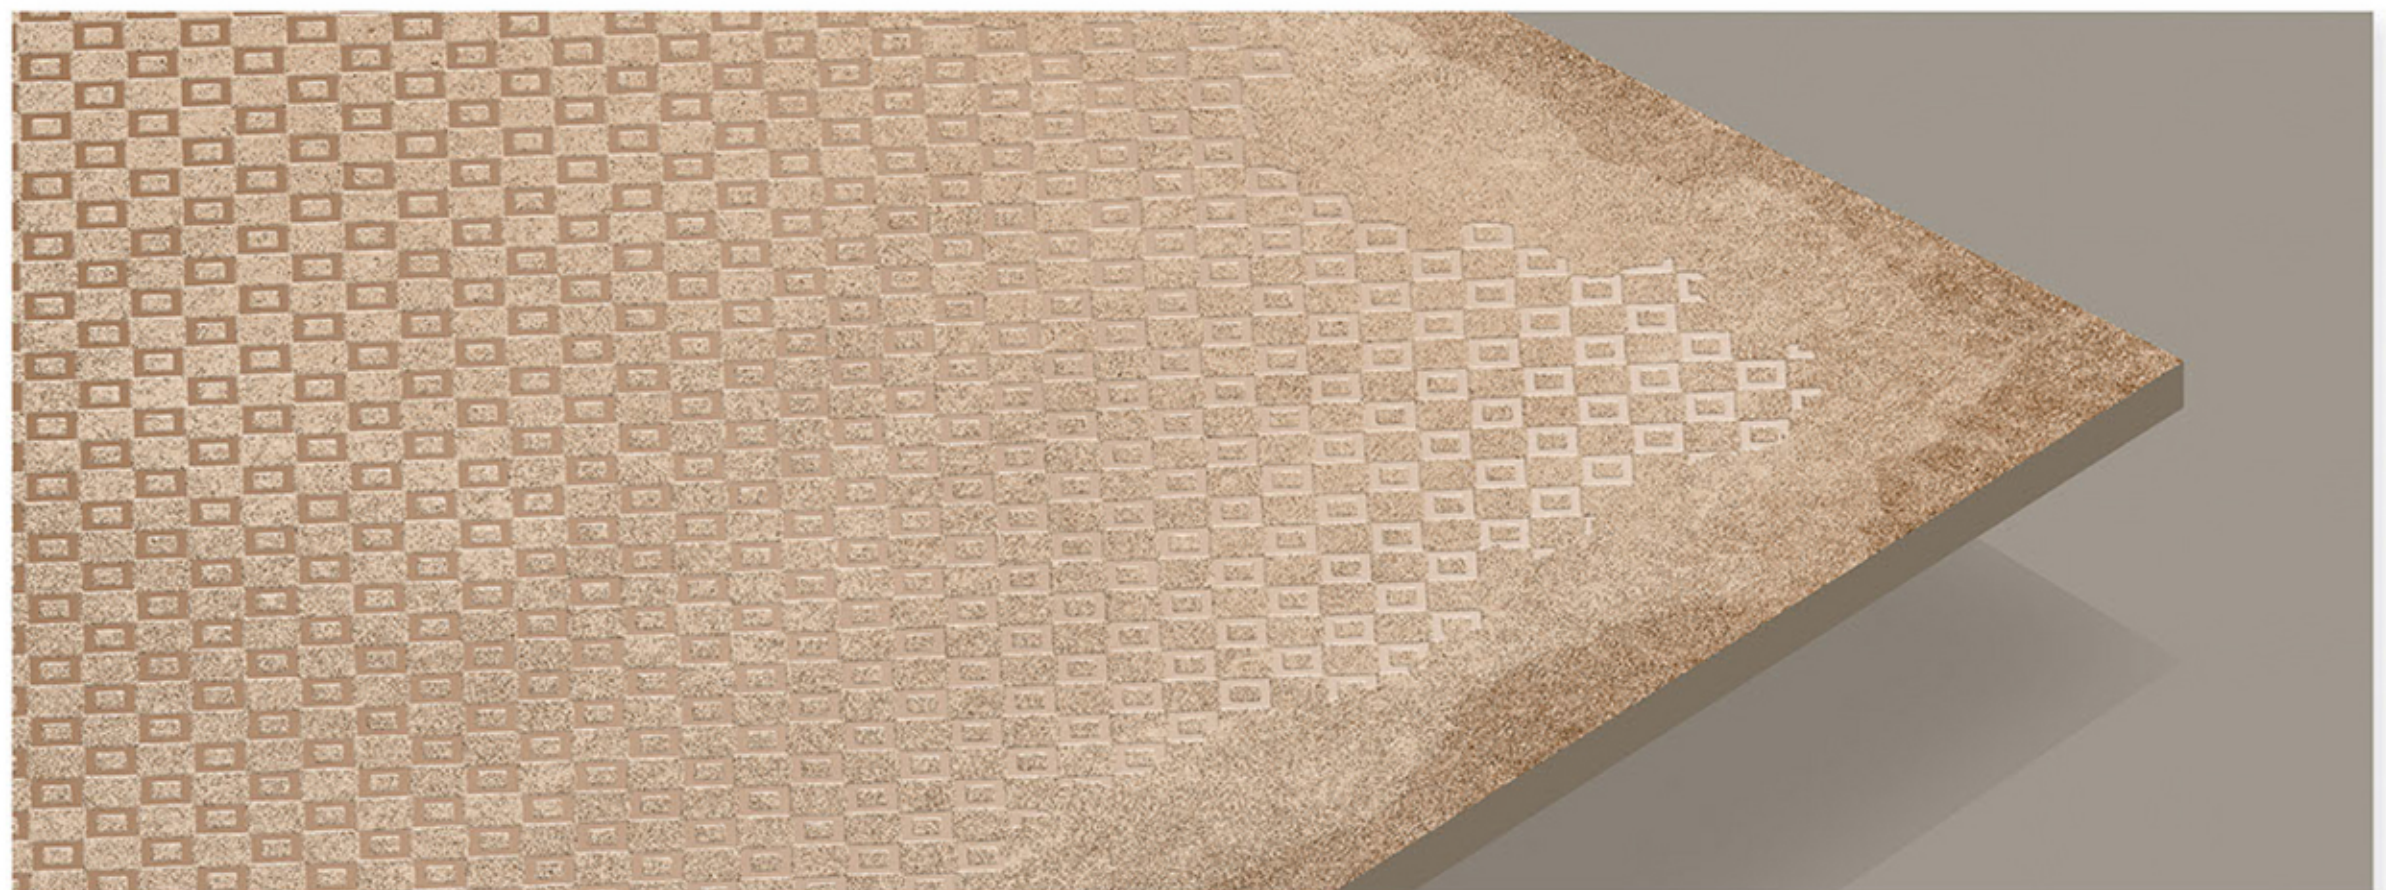

SIZE

600 x 600MM

FINISH

- MATT CARVING

PERLA BROWN DECOR 9

8 - R

PERLA BROWN

8 - R