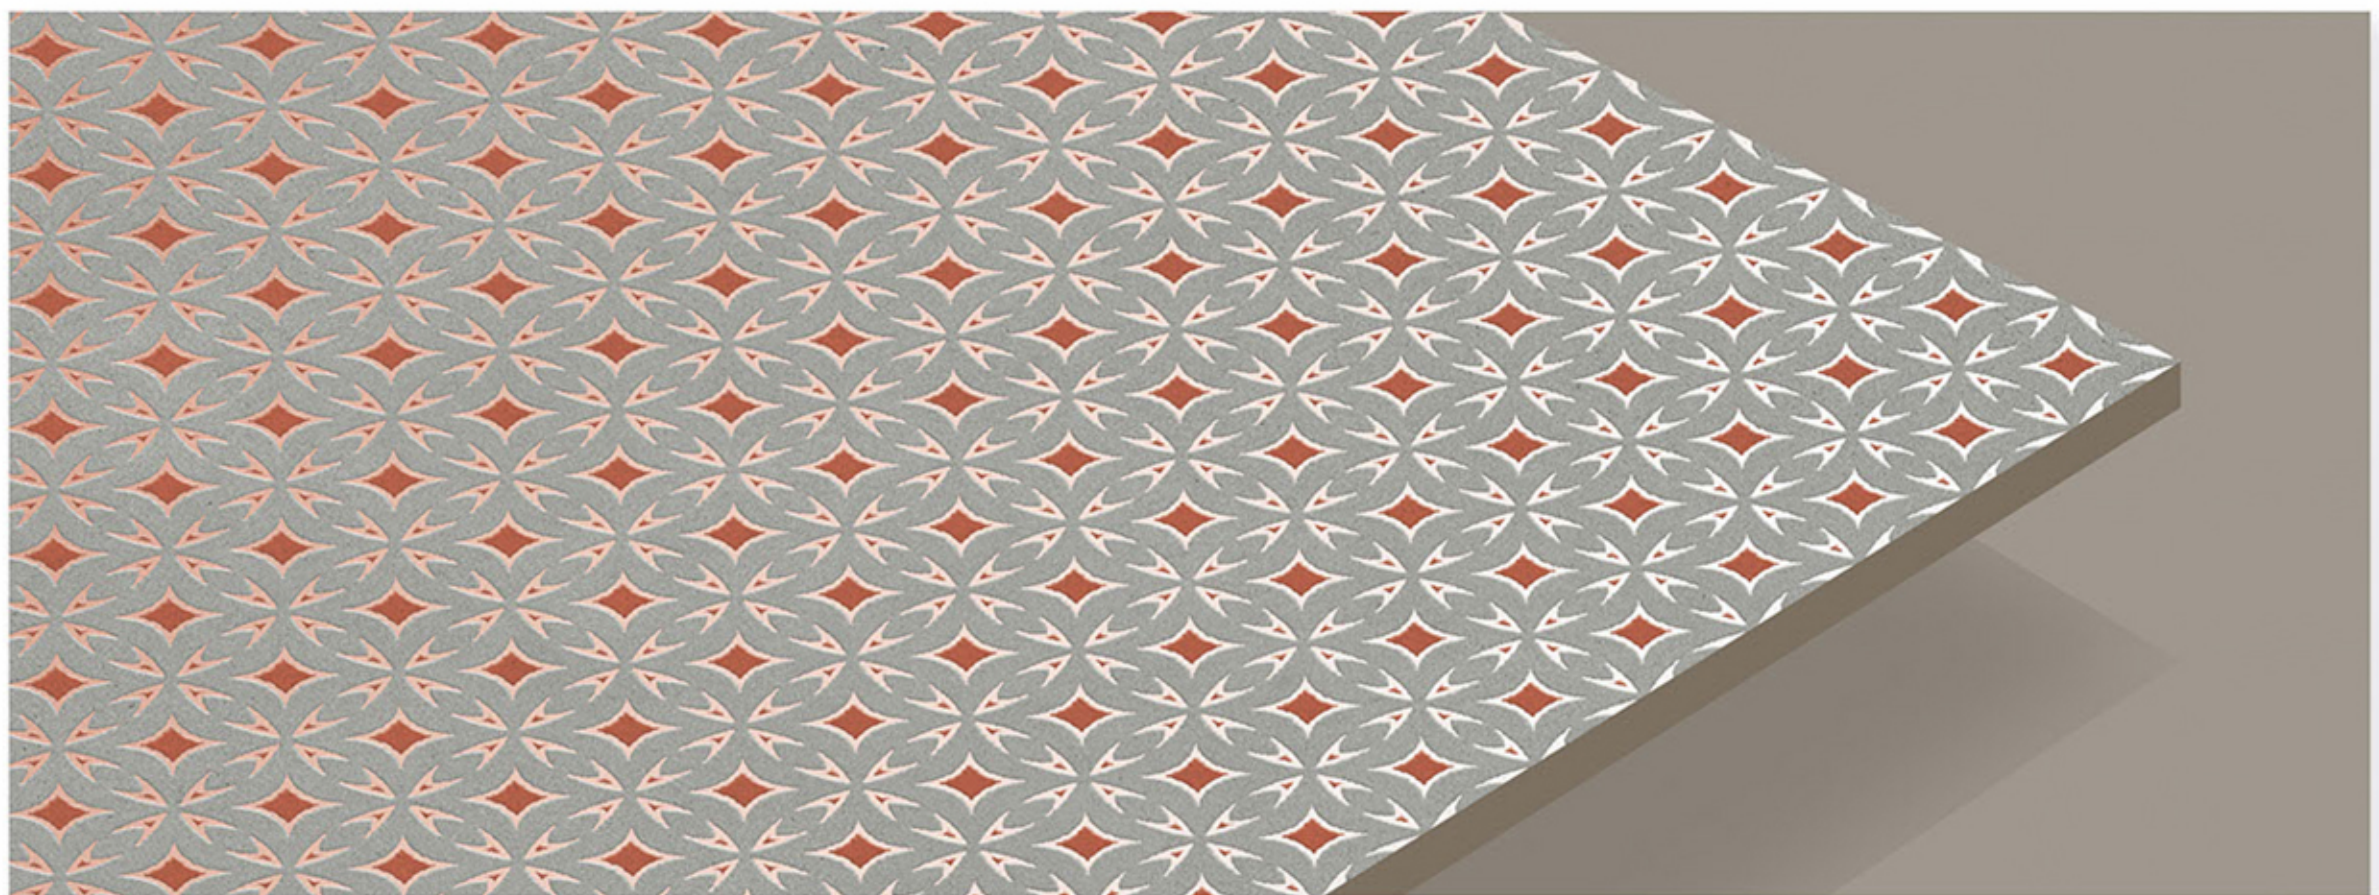

**ENAMEL GREY BASE**

**SIZE**

600 x 600MM

**FINISH**

- MATT CARVING

**ENAMEL YELLOW DECOR**

**4 - R**

**ENAMEL GREY BASE**