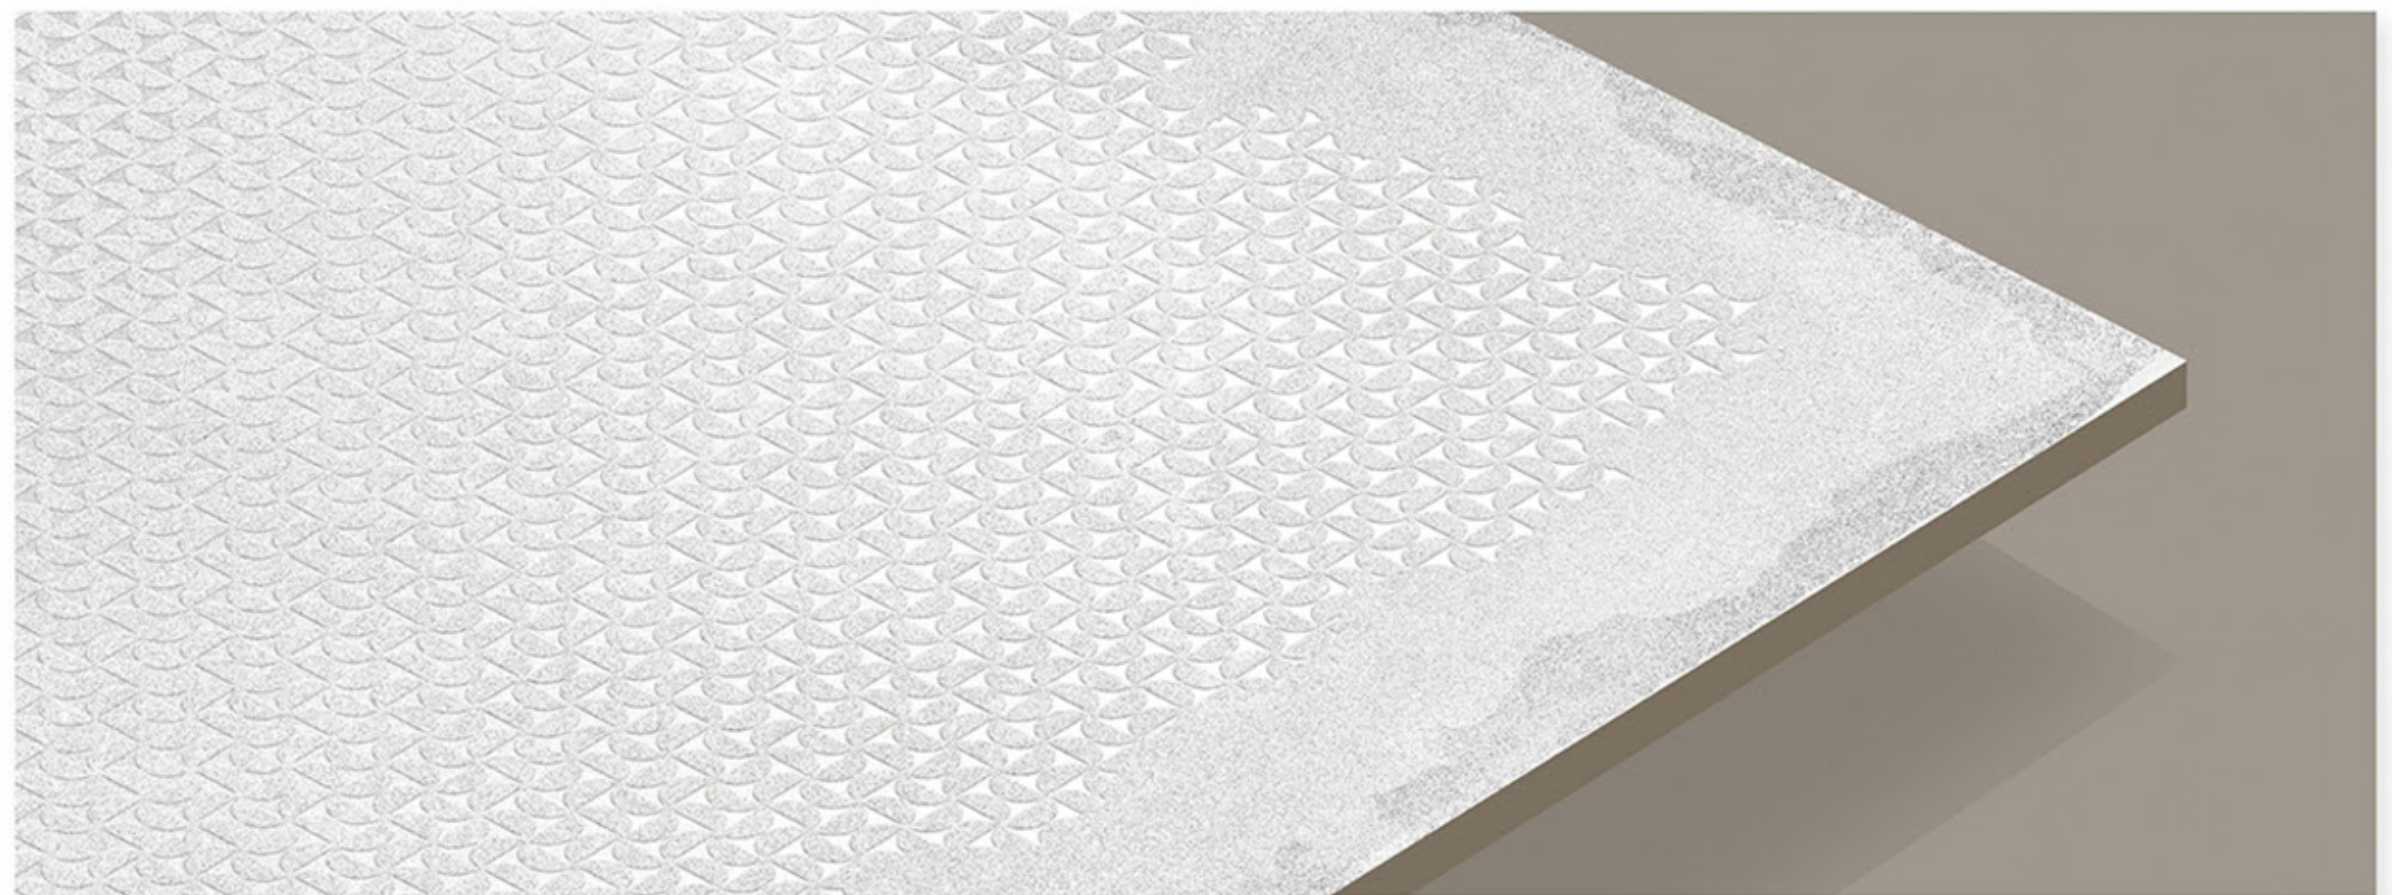

SIZE

600 x 600MM

FINISH

- MATT CARVING

PERLA BIANCO DECOR 5

8 - R

PERLA BIANCO

8 - R