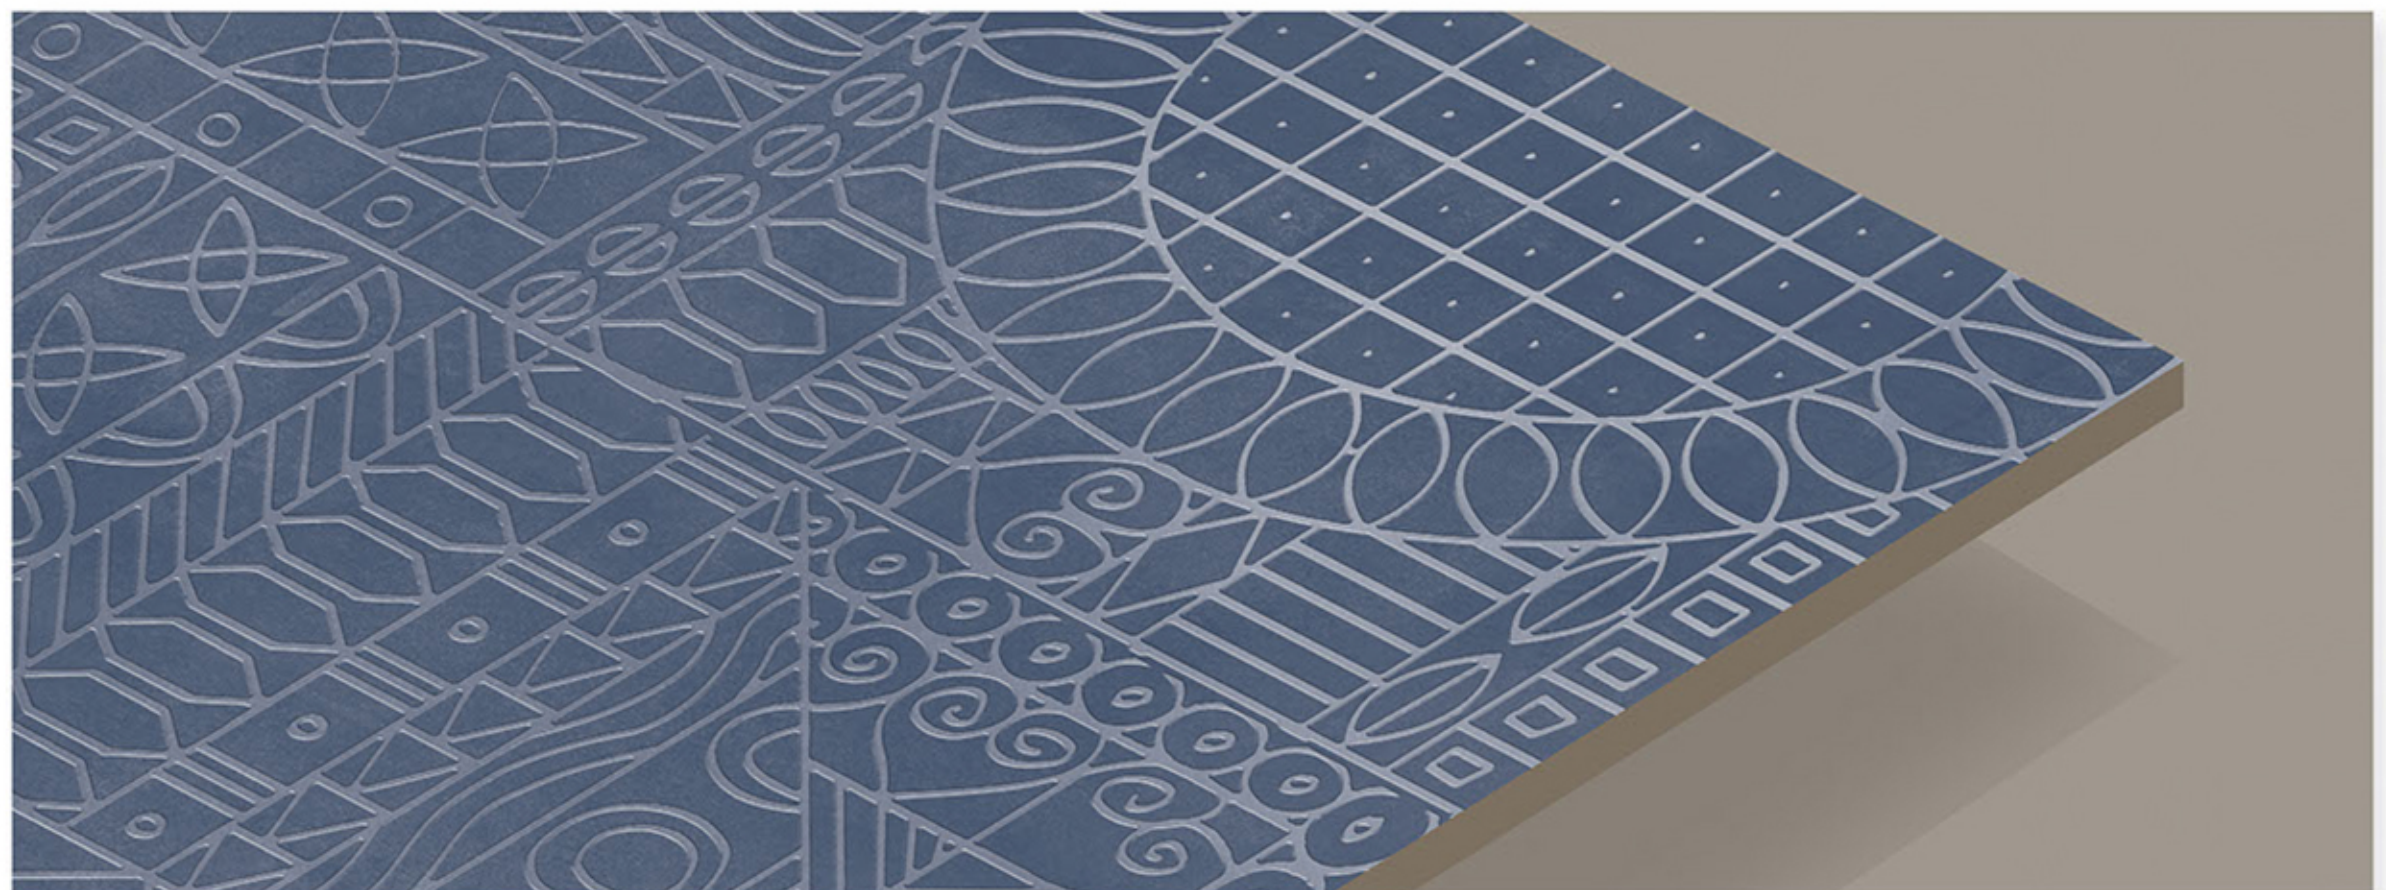

SIZE

600 x 600MM

FINISH

- MATT CARVING

2 - R

2 - R