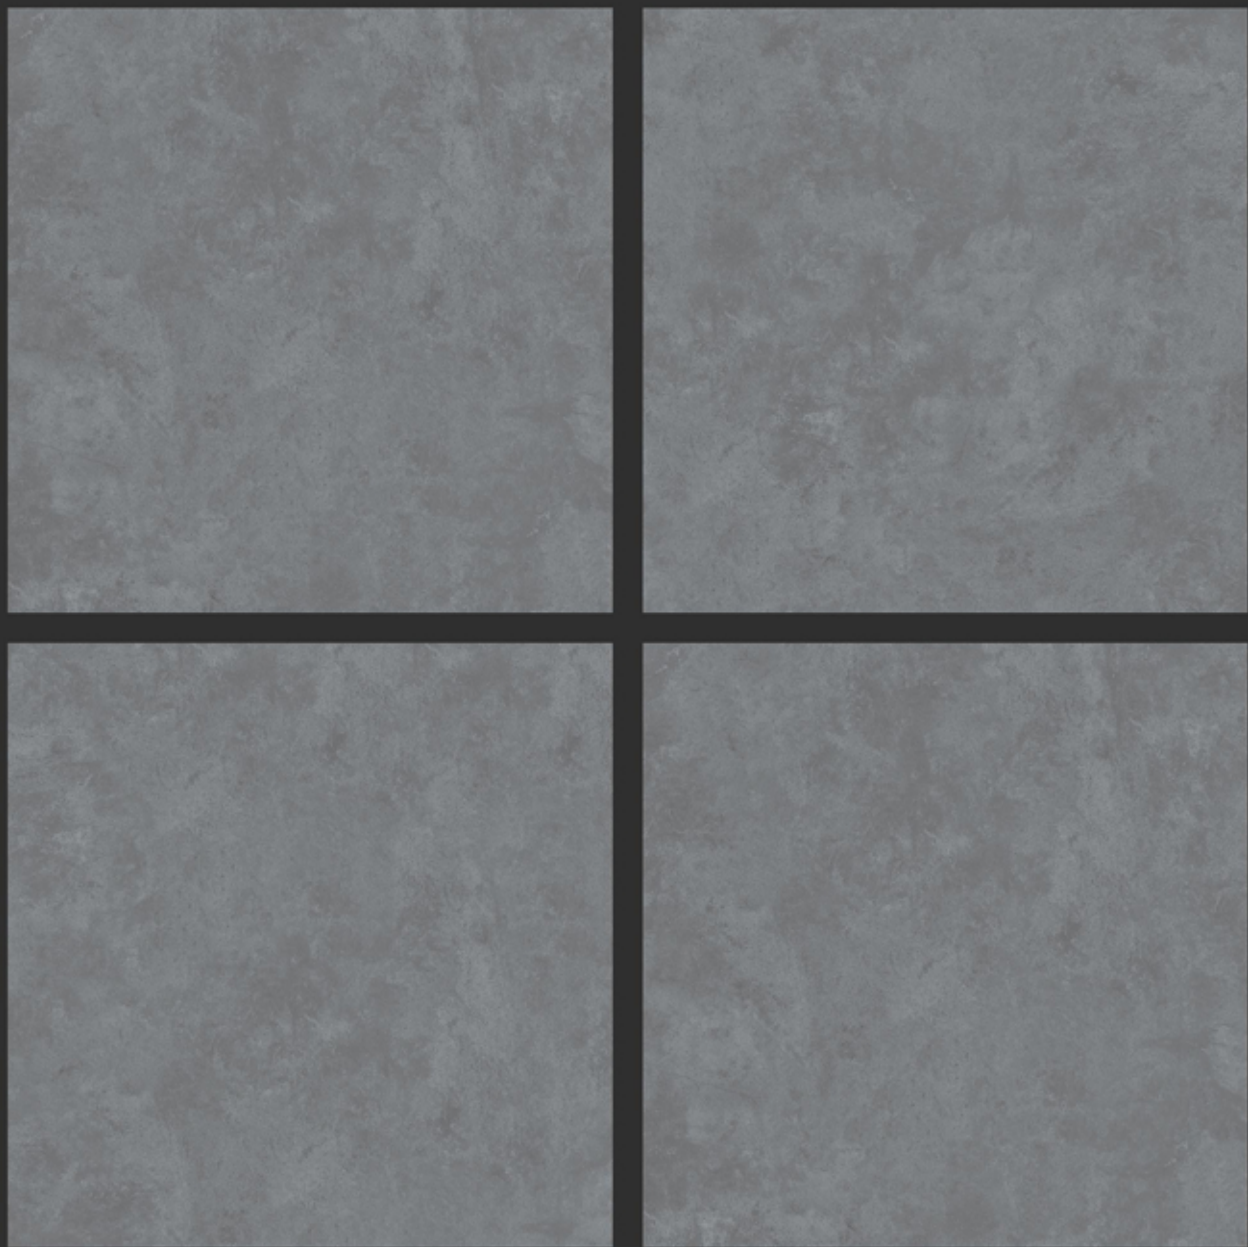

CEMENTO NERO

size
800X
800MM

FINISH
GLOSSY

RANDOMS
3