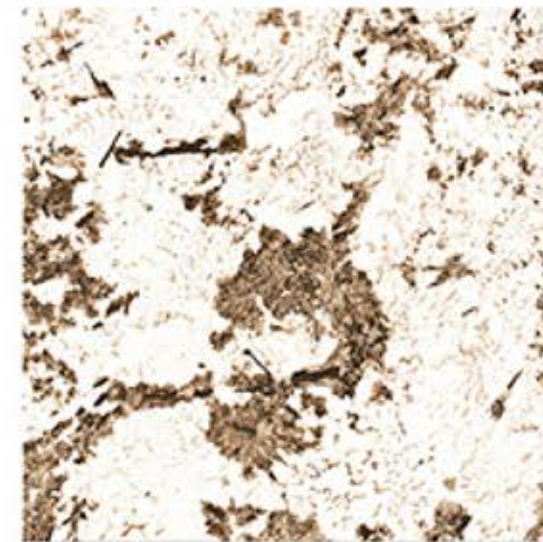

BEIJING BROWN

G L O S S Y ✦

Randoms

R3

Eco-Friendly

100% Replacement
for Italian Marble

Random Designs

0% Zero Maintenance

Low Water Absorption